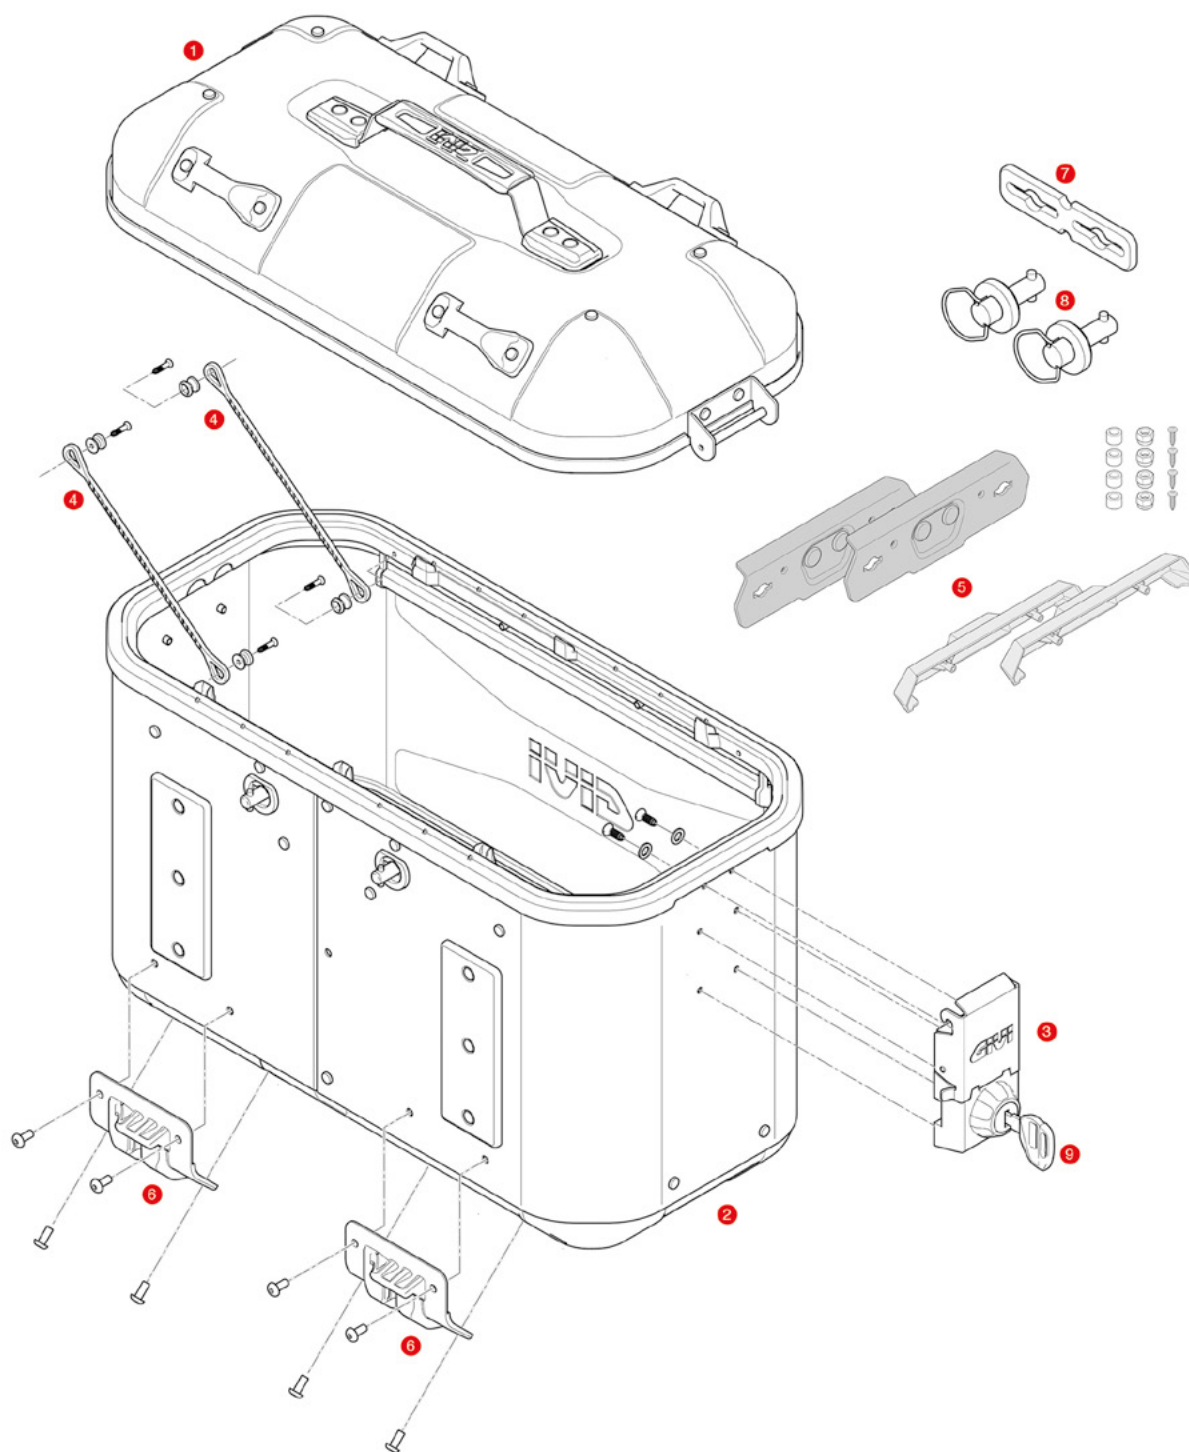

DLM36 TREKKER DOLOMITI (RETRO FIT)

1	ZDLM36ALCM	DLM36ASX assembled Top Shell in aluminium, left		
	ZDLM36ARCM	DLM36ADX assembled Top Shell in aluminium, right		
	ZDLM36BLCM	DLM36BSX black painted assembled Top Shell, left		
	ZDLM36BRCM	DLM36BDX black painted assembled Top Shell, right		
2	ZDLM36ALFM	DLM36ASX assembled bottom shell in aluminium, left		
	ZDLM36ARFM	DLM36ADX assembled bottom shell in aluminium, right		
	ZDLM36BLFM	DLM36BSX black painted assembled bottom shell, left		

	ZDLM36BRFM	DLM36BDX black painted assembled bottom shell, right		
3	Z9133SXMR	Left assembled hinge stop DLM36_SX		
	Z9133DXMR	Right assembled hinge stop DLM36_DX		
4	Z599	Nylon stop bag opening yarn		
5	DLM36KIT	Spare parts fitting kit to mount DLM36 on PL/PLR		
6	Z9509R	Fitting kit MONOKEY® DLM RETRO FIT		
7	ST9034KITR	Fitting screws DLM36		
8	Z9102R	Lock/unlock key DLM36		
9	SL101	Security lock set including cylinder, 2 keys, bush and under lock platelets