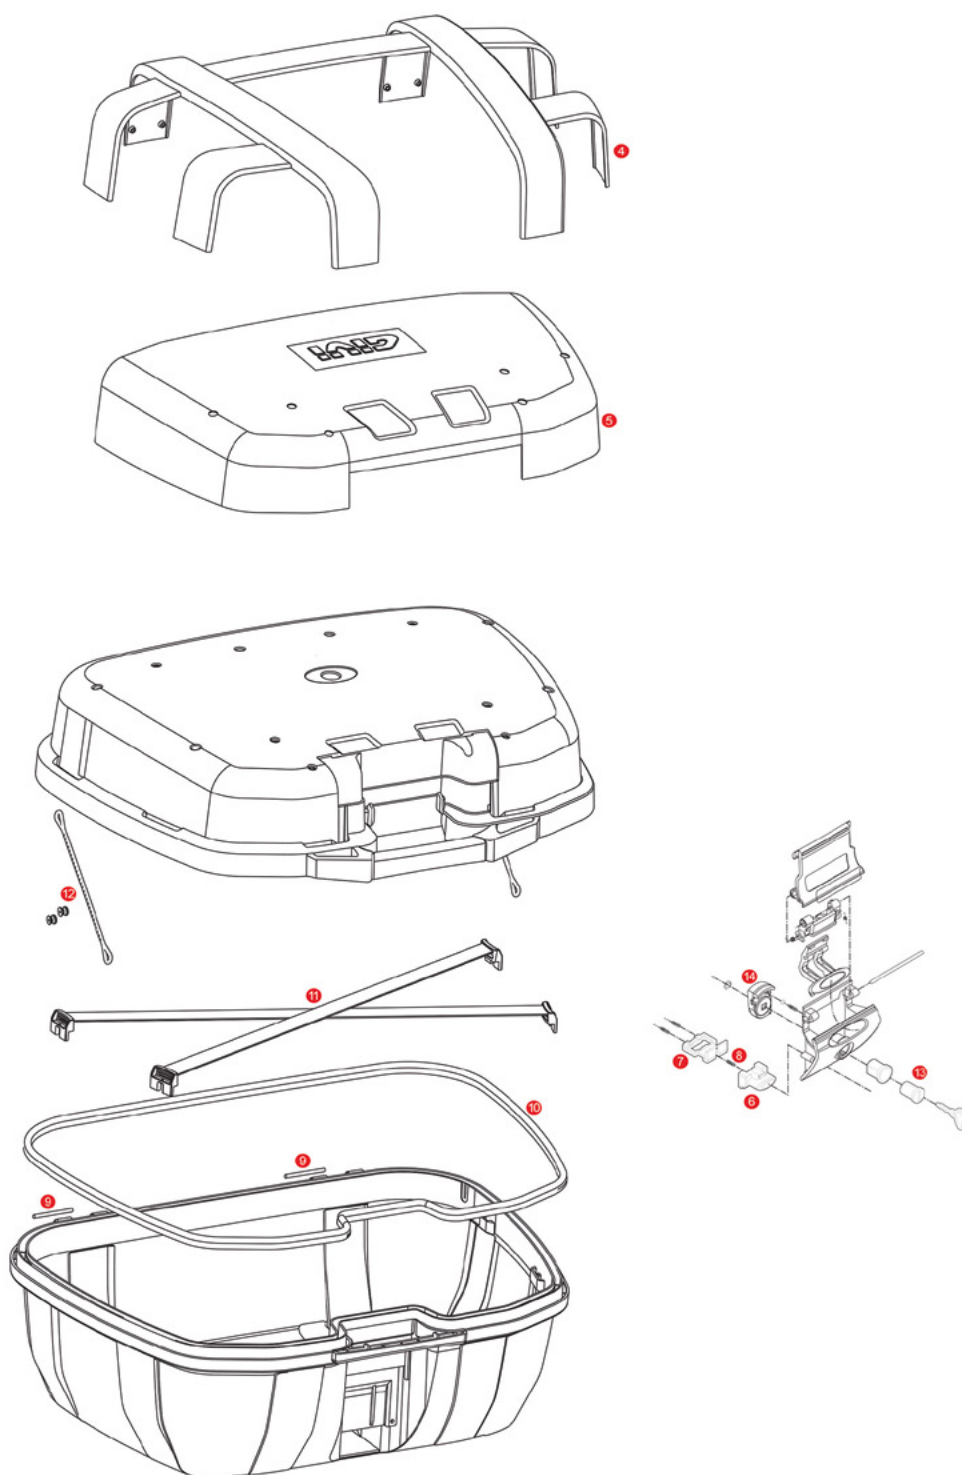

TRK52N / TRK52B TREKKER

	ZTRK52CNM	TRK52N assembled top-shell		
	ZTRK52CBM	TRK52B assembled Top Shell		
	ZTRK52FNM	TRK52N assembled bottom-shell black		
	Z641N52M	Hinge stop		
4	Z2202R	Black metal plate cover/cap		
5	Z2211OXCR	Aluminium cover with anodizing cover/cap for TRK52N		
	Z2211NR	Aluminium cover black painted for TRK52B Black Line		
6	Z645CR	Opening push button chromed		

7	Z1782CR	Bolt		
8	Z191R	Push button spring, 1 pcs.		
9	Z590R	Pin. Medium, 2 pcs.		
10	Z3220R	Trim		
11	Z2170R	Elastic belt		
12	Z599	Nylon stop bag opening yarn		
13	SL101	Security lock set including cylinder, 2 keys, bush and under lock platelets		
14	Z4513R	Plate below lock for Security Lock key