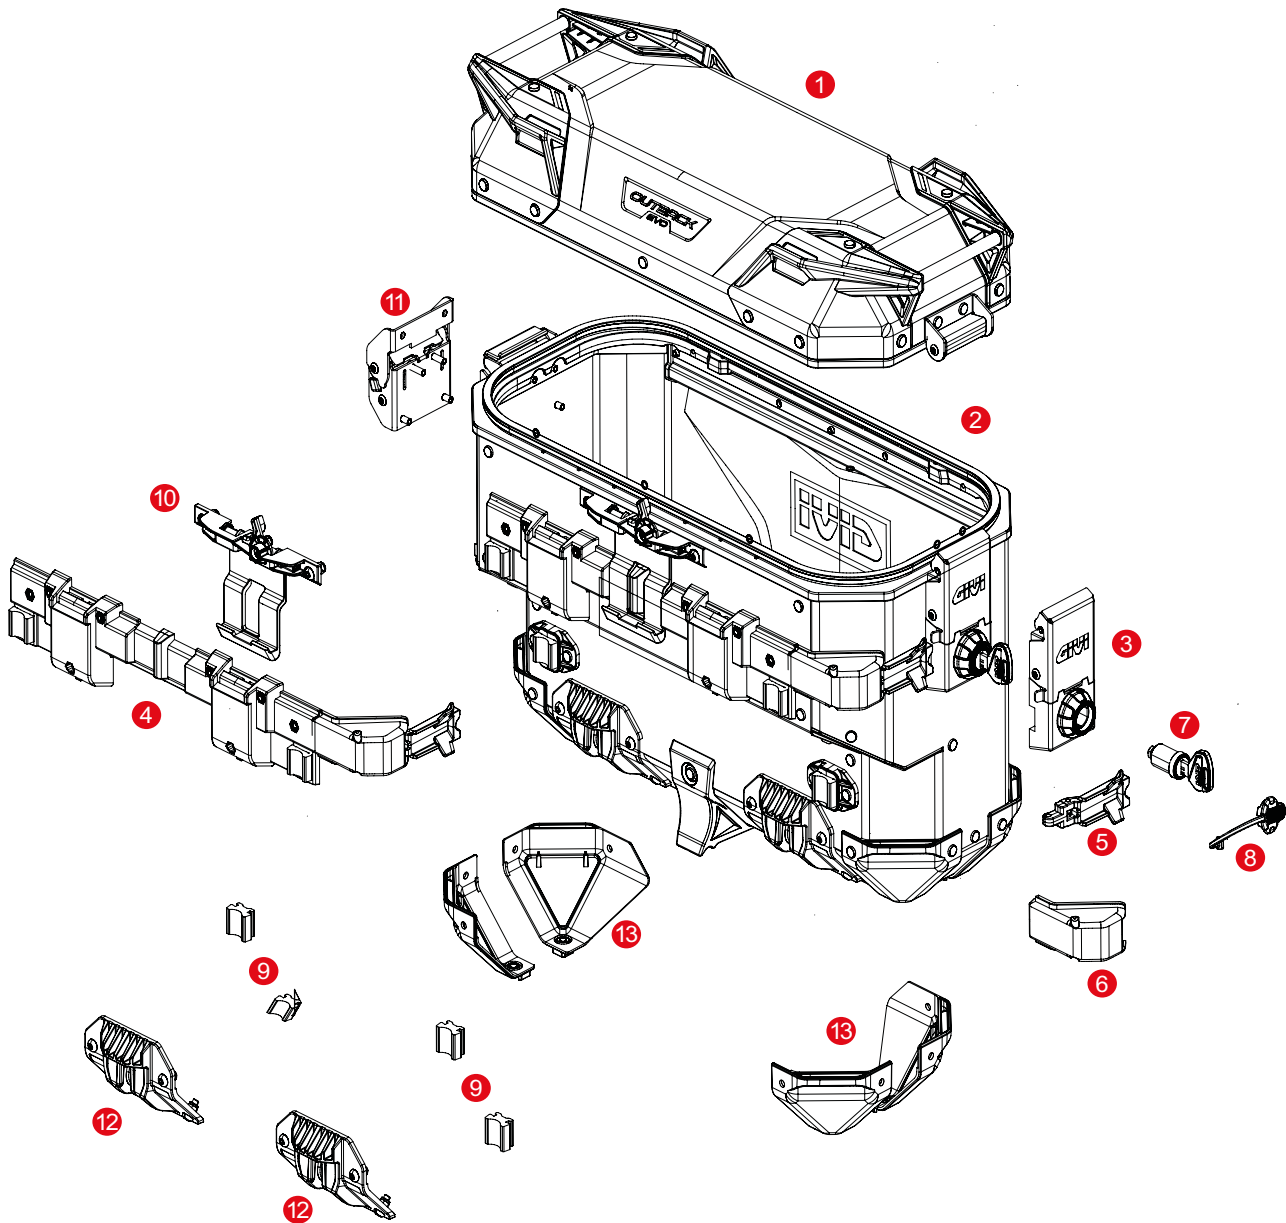

TREKKER OUTBACK EVO OBKE48A / OBKE48B / OBKE37A / OBKE37B / OBKES33A / OBKES33B - SIDE-CASE

1	ZOBKE48ACM	OBKE48AL-OBKE48AR assembled Top Shell silver aluminium		
	ZOBKE48BCM	OBKE48BL-OBKE48BR assembled Top Shell black aluminium		
	ZOBKE37ACM	OBKE37AL-OBKE37AR-OBKES33AR assembled Top Shell silver aluminium		
	ZOBKE37BCM	OBKE37BL-OBKE37BR-OBKES33BR assembled Top Shell black aluminium		
2	ZOBKE48ALFM	OBKE48AL assembled Bottom Shell silver aluminium, left		
	ZOBKE48ARFM	OBKE48AR assembled Bottom Shell silver aluminium, right		
	ZOBKE48BLFM	OBKE48BL assembled Bottom Shell black aluminium, left		
	ZOBKE48BRFM	OBKE48BR assembled Bottom Shell black aluminium, right		
	ZOBKE37ALFM	OBKE37AL assembled Bottom Shell silver aluminium, left		
	ZOBKE37ARFM	OBKE37AR assembled Bottom Shell silver aluminium, right		
	ZOBKE37BLFM	OBKE37BL assembled Bottom Shell black aluminium, left		
	ZOBKE37BRFM	OBKE37BR assembled Bottom Shell black aluminium, right		

	ZOBKES33ARFM	OBKES33AR assembled Bottom Shell silver aluminium, right		
	ZOBKES33BRFM	OBKES33BR assembled Bottom Shell black aluminium, right		
3	Z4822SXMR	Left hinge stop		
	Z4822DXMR	Right hinge stop		
4	Z8155SXMR	CAM-SIDE fitting system, left		
	Z8155DXMR	CAM-SIDE fitting system, right		
5	Z4831R	Aluminium release lever for Trekker Outback EVO 48 ltr		
	Z4830R	Aluminium release lever for Trekker Outback EVO 37 ltr, Trekker Outback EVO 33 ltr		
6	Z4812R	Angled cover		
7	SL101	Security lock set including cylinder, 2 keys and under lock platelets		
8	Z8032R	Dustproof cap		
9	Z4811R	Set of 4 rear rubber cushions		
10	Z8157MR	Top case inclined system		
11	Z8169R	Top-shell side rotation hinges		
12	Z9936MR	Pair of lower fitting spaces		
13	Z4997R	External bottom angled kit