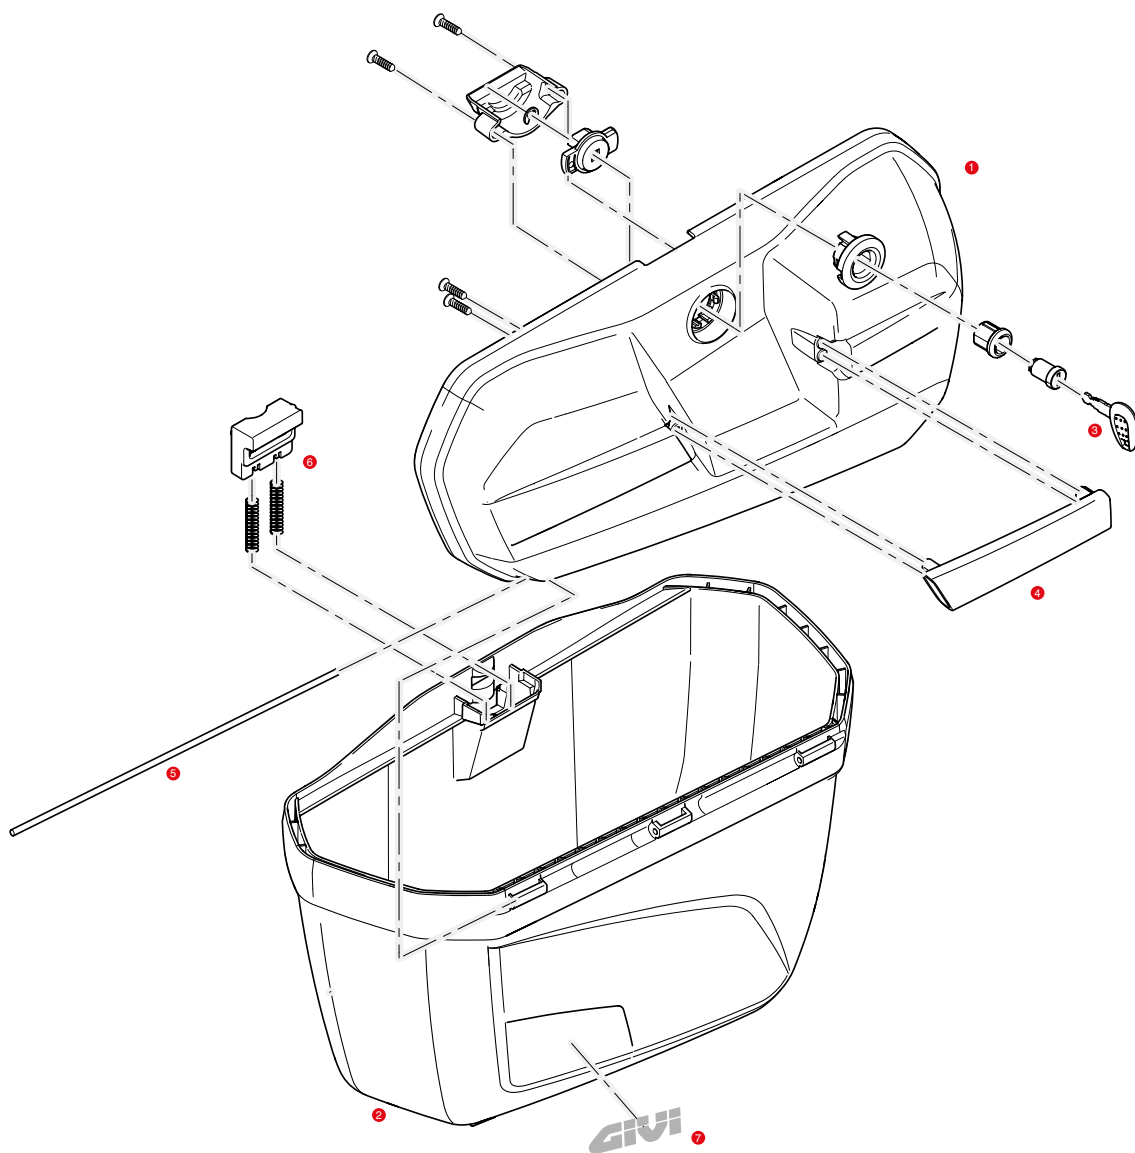

E22

1	Z22CNDXM	E22 assembled top-shell black (right)		
	Z22CNSXM	E22 assembled top-shell black (left)		
2	Z22FNDXM	E22 right bottom-shell (assembled)		
	Z22FNSXM	E22 left bottom-shell (assembled)		

3	Z4023R	Closing system (for E22)		
6	Z4025R	Bolt + Bolt Springs (for E22)		
7	Z33R	Adhesive Givi Logo