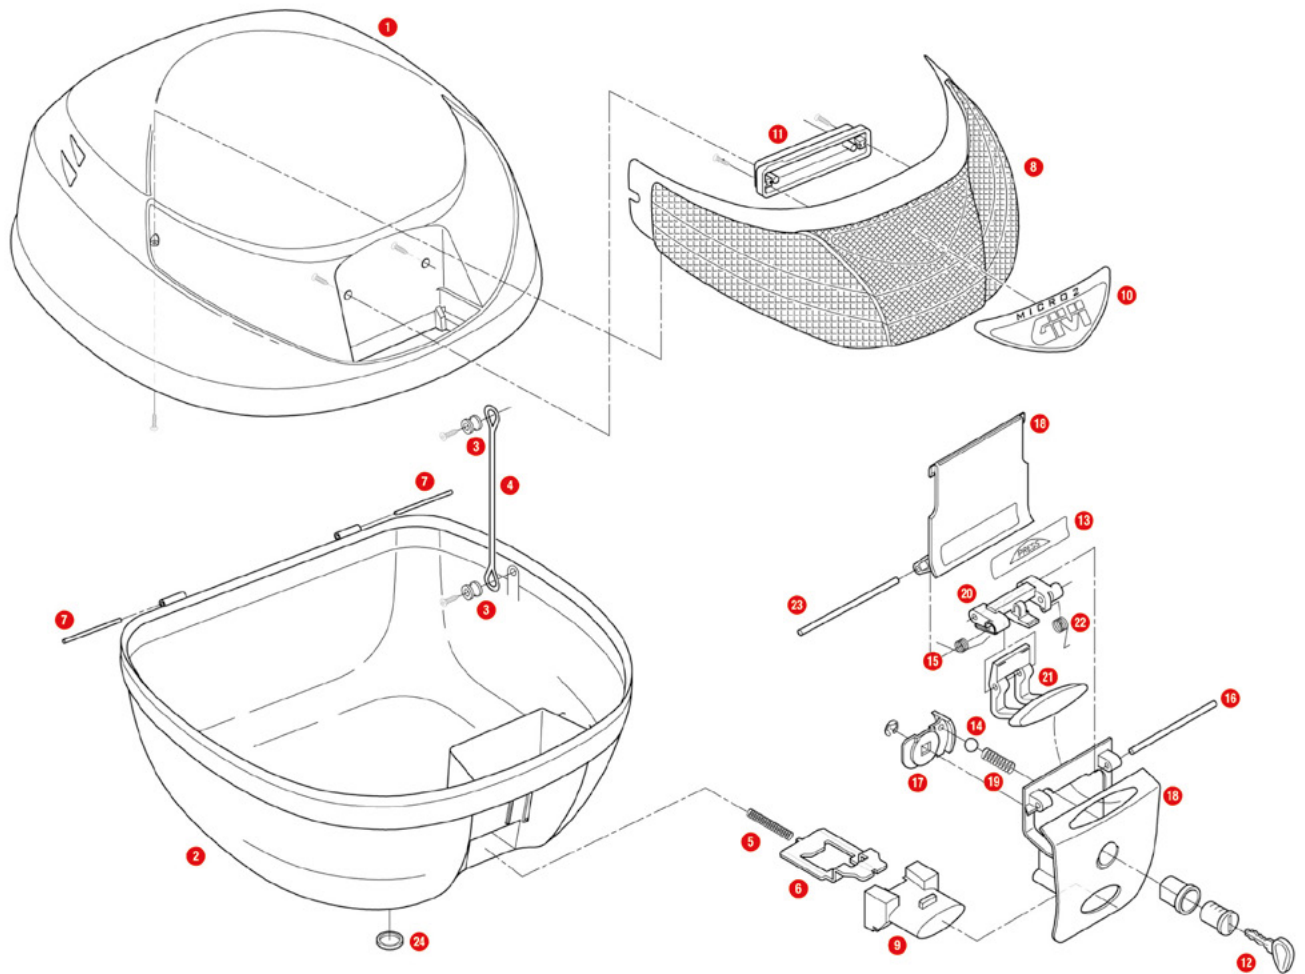

E260 MICRO II

3	Z112R	Red pulley, 4 pcs.		
4	Z115R	Stop bag opening yarn, 2 pcs.		
5	Z191R	Push button spring, 1 pcs.		
6	Z310	Bolt		
7	Z635R	Pin. D. 04x48 mm, 2 pcs.		
9	Z645R	Push button red		
10	Z649	Micro 2 GIVI mark		
11	Z846R	Circuit covering cap, 1 pc.		
	Z641NM	Lock set		
12	Z140R	Key locks with corresponding bush with red handle		
13	Z409R	Name holder, 1 pcs.		

14	Z630	Steel spheres D. 6		
15	Z632R	Steel torsion spring		
16	Z637R	Pin. D. 04x75 mm, (1 piece)		
17	Z640R	Plate below lock for standard key		
	Z4513R	Plate below lock for Security Lock key		
18	Z641NR	Hinge black		
20	Z643R	Lock set element red, 1 pcs.		
21	Z644R	Opening push button, red, 1 pcs. (for top-case V46)		
22	Z647R	Torsion spring, 1 pcs.		
23	Z721R	Pin. D. 04x85 mm		
24	Z1235	Injection covering cap