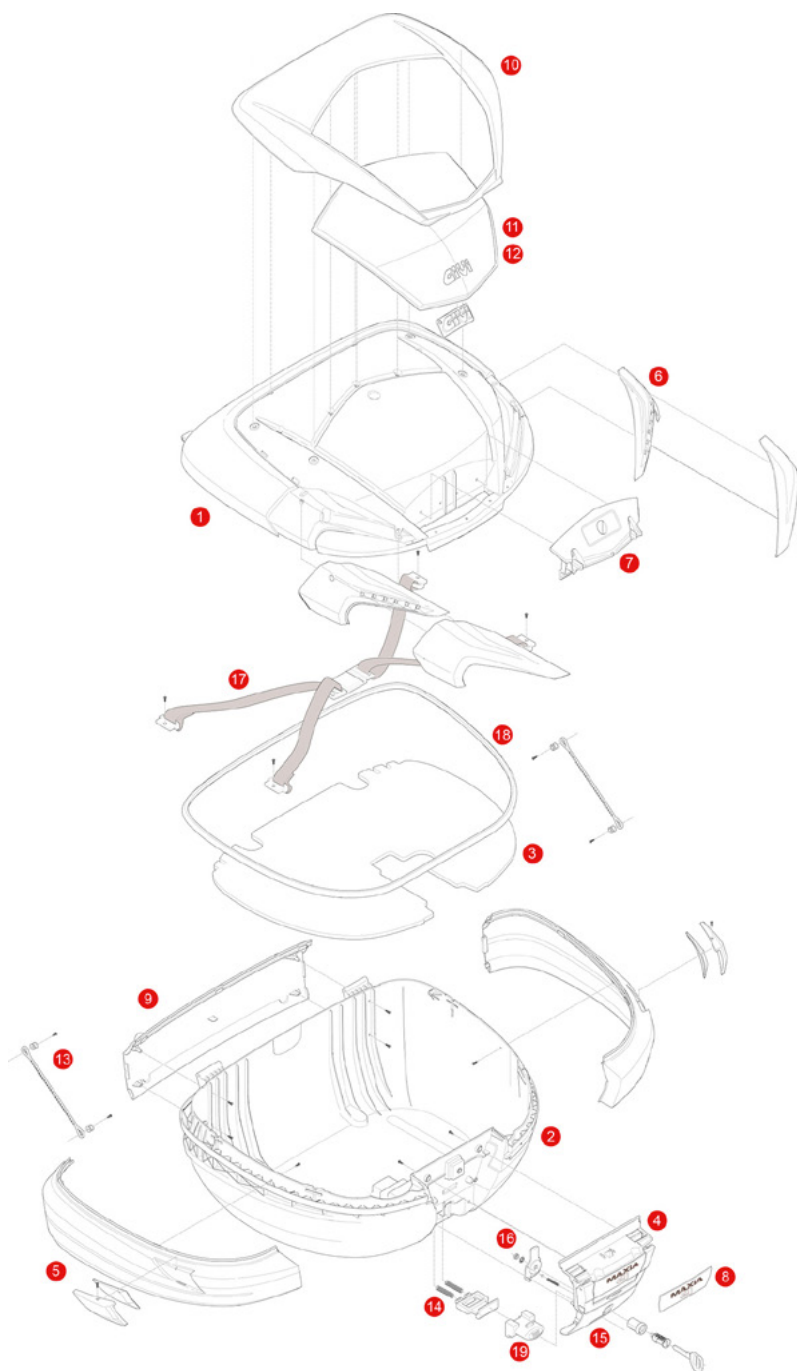

V56N / V56NN / V56NT / V56NNT MAXIA 4

1	ZV56CNM	V56N assembled Top Shell	
	ZV56CNTM	V56NT assembled Top Shell	
	ZV56CNNM	V56NN assembled Top Shell	
	ZV56CNNTM	V56NNT assembled Top Shell	
2	ZV56FNM	V56N-V56NN assembled Bottom Shell	
	ZV56FNTM	V56NT-V56NNT assembled Bottom Shell	
3	Z8900R	Inner mat	
4	Z398NMV56R	V56 mounted hinge	
5	Z564A900R	Side bands V56	
6	Z560KITR	Top-shell red reflectors with chromed stop lamp holder (for V56N / V56NN)	
	Z561KITR	Band red reflectors with chromed stop lamp holder (for V56N / V56NN)	
	Z560KITF	Top-shell smoked reflectors with chromed stop lamp holder (for V56NT / V56NNT)	
	Z561KITF	Band smoked reflectors with chromed stop lamp holder (for V56NT / V56NNT)	

7	Z562R	Top-shell coupling tooth, complete	
8	Z695A900V56R	Front plate V56	
9	Z692R	Replacement rear band	
10	CV47N	Black embossed cover	
11	Z4706OXCR	Aluminium cover with anodizing cover/cap	
12	Z4707R	Cover with carbon texture finishing (for V47NN / V47NNT / V56NN / V56NNT)	
13	Z599	Nylon stop bag opening yarn	
14	Z1782R	Bolt + Bolt Springs	
15	SL101	Security lock set including cylinder, 2 keys, bush and under lock platelets	
16	Z4514R	Plate below lock for Security Lock key	
17	Z285NEWR	Elastic belt	
18	Z1908R	Trim	
19	Z206R	Button + Button Spring (for E55 MAXIA 3 / V56N / V56NN)	
	Z206NR	Button + Button Spring (for TECH version)