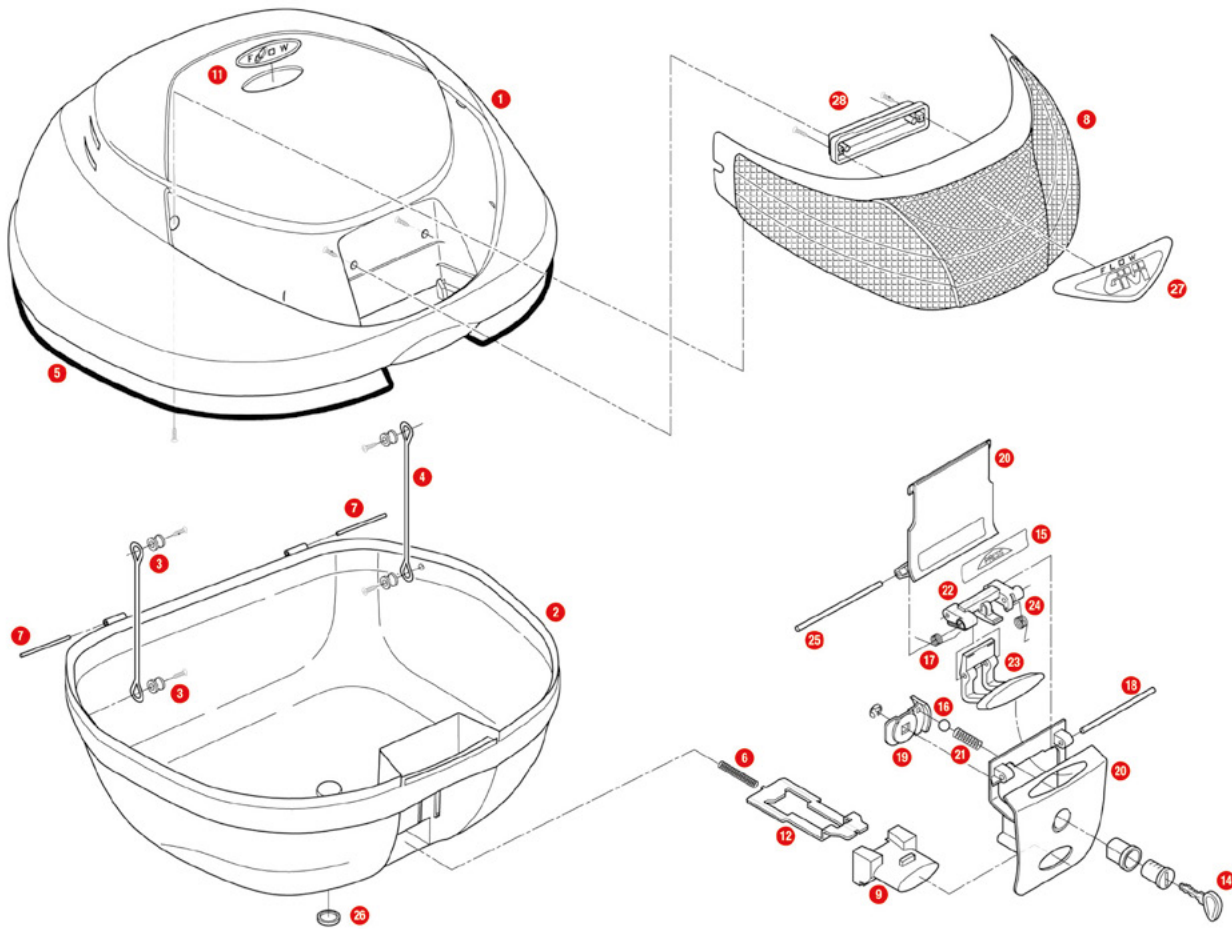

E350

2	Z350FNM	E350 - E340 - E370 bottom-shell black		
3	Z112R	Red pulley, 4 pcs.		
4	Z115R	Stop bag opening yarn, 2 pcs.		
5	Z159R	Bag lock lining, 1 pcs.		
6	Z191R	Push button spring, 1 pcs.		
7	Z635R	Pin. D. 04x48 mm, 2 pcs.		
9	Z645R	Push button red		
12	Z761NR	Bolt, 1 pcs.		
13	Z641NM	Lock set		
14	Z140R	Key locks with corresponding bush with red handle		
15	Z409R	Name holder, 1 pcs.		
16	Z630	Steel spheres D. 6		

17	Z632R	Steel torsion spring		
18	Z637R	Pin. D. 04x75 mm, (1 piece)		
19	Z640R	Plate below lock for standard key		
	Z4513R	Plate below lock for Security Lock key		
20	Z641NR	Hinge black		
22	Z643R	Lock set element red, 1 pcs.		
23	Z644R	Opening push button, red, 1 pcs. (for top-case V46)		
24	Z647R	Torsion spring, 1 pcs.		
25	Z721R	Pin. D. 04x85 mm		
26	Z1235	Injection covering cap		
28	Z846R	Circuit covering cap, 1 pc.