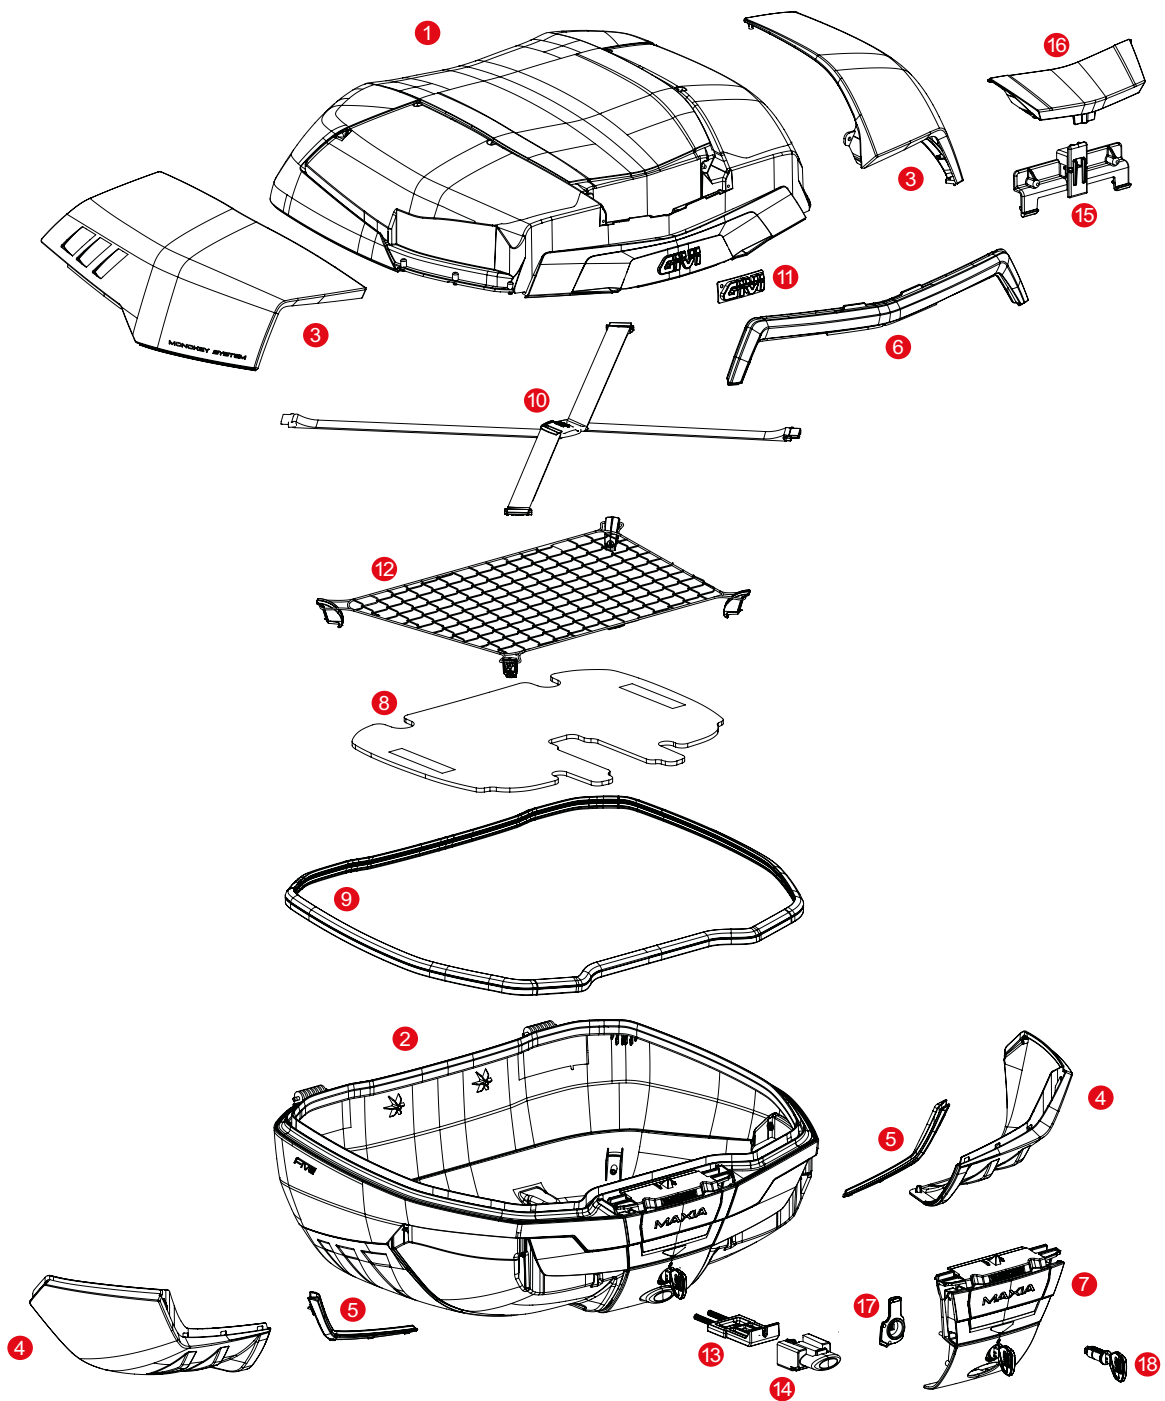

V58N / V58NN / V58NT / V58NNT MAXIA 5

1	ZV58CNM	V58N-V58NT-V58NN-V58NNT assembled Top Shell, without cover and reflector		
2	ZV58FNM	V58N-V58NT-V58NN-V58NNT assembled Bottom Shell, without cover and moulding		
	Z6592R	Pair of black Top Shell covers V58NN - V58NNT		
	Z6593R	Pair of black Bottom Shell covers V58NN - V58NNT		
6	Z6588R	Red reflector with subreflector and foam		
7	Z6586MR	Lock set		
8	Z6516R	Inner carpet		
9	Z795R180	Trim		

10	Z2170R	Elastic belt		
11	Z229	Chromed GIVI brand		
12	Z8247R	Inner elastic cargo net with hooks		
13	Z1782R	Bolt + Bolt Springs		
14	Z206NR	Button + Button Spring (for TECH version)		
15	Z6590R	Top-case tooth catch mechanism		
16	Z6585R	Black central top faceplate		
17	Z4514R	Plate below lock for Security Lock key		
	SL101	Security lock set including cylinder, 2 keys, bush and under lock platelets