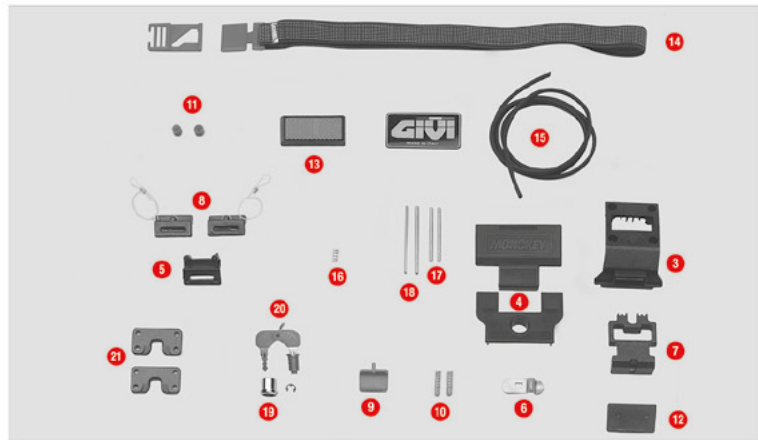

E34

7	Z106	Bolt		
10	Z109	Long bolt springs		
11	Z112R	Red pulley, 4 pcs.		
15	Z159R	Bag lock lining, 1 pcs.		
16	Z1237	Push button spring with washer		

17	Z193	Hinge pin 62 mm		
18	Z195	Pin D. 04x80 mm		
19	Z210	Chrome bushing for lock set		
20	Z140R	Key locks with corresponding bush with red handle