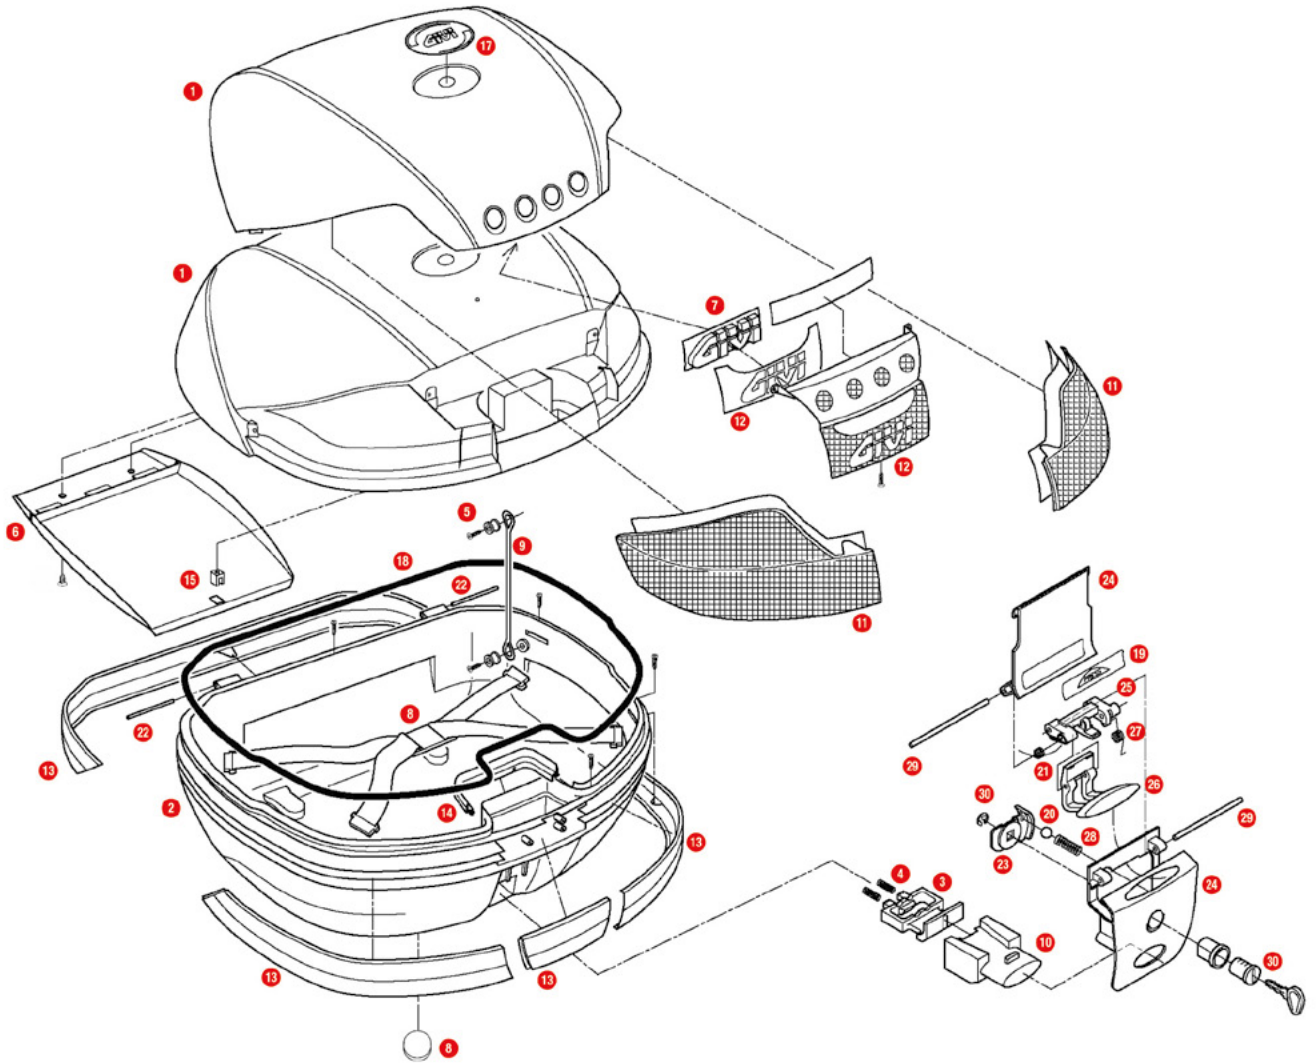

V46 / V46 TECH

1	Z46CNM	V46 top-shell with cover, black		
3	Z106	Bolt		
4	Z109	Long bolt springs		
5	Z112R	Red pulley, 4 pcs.		
7	Z229	Chromed GIVI brand		
8	Z285	Inner strap		
9	Z599	Nylon stop bag opening yarn		
10	Z645R	Push button red		
	Z645CR	Opening push button chromed		
11	Z731 [SIMBOL2:S]	Top-case reflector (right and left, for top-case MONOKEY® V46)		
	Z731TR	Top-case reflector (right and left, for top-case MONOKEY® V46NT TECH)		
12	Z732KIT [SIMBOL2:S]	Central top-case reflector (for top-case MONOKEY® V46)		
	Z732TR	Central top-case reflector (for top-case MONOKEY® V46NT TECH)		
13	Z734SET	Central band, rear band and band right and left, ABS silver A900		
15	Z741	Hook for fixing the document holder		

17	ZV45 [SIMBOL2:S]	V35/V46 logo		
18	Z769	Black lock lining		
	Z641NM2 [SIMBOL2:S]	Lock set		
	Z641NTM	Lock set (for TECH version)		
19	Z409R	Name holder, 1 pcs.		
20	Z630	Steel spheres D. 6		
21	Z632R	Steel torsion spring		
22	Z637R	Pin. D. 04x75 mm, (1 piece)		
23	Z640R	Plate below lock for standard key		
	Z4513R	Plate below lock for Security Lock key		
24	Z641NR	Hinge black		
25	Z643R	Lock set element red, 1 pcs.		
25	Z643NR	Lock set element black		
26	Z644R	Opening push button, red, 1 pcs. (for top-case V46)		
27	Z647R	Torsion spring, 1 pcs.		
29	Z721R	Pin. D. 04x85 mm		
30	SL101	Security lock set including cylinder, 2 keys, bush and under lock platelets		

WL900 / WL901 WEIGHTLESS

	Z9834M	Assembled main fixing plate		
	Z9842R	Fixing plastic components set		
	Z9840R	Aluminium bolt		

	Z109	Long bolt springs		
	SL101	Security lock set including cylinder, 2 keys, bush and under lock platelets