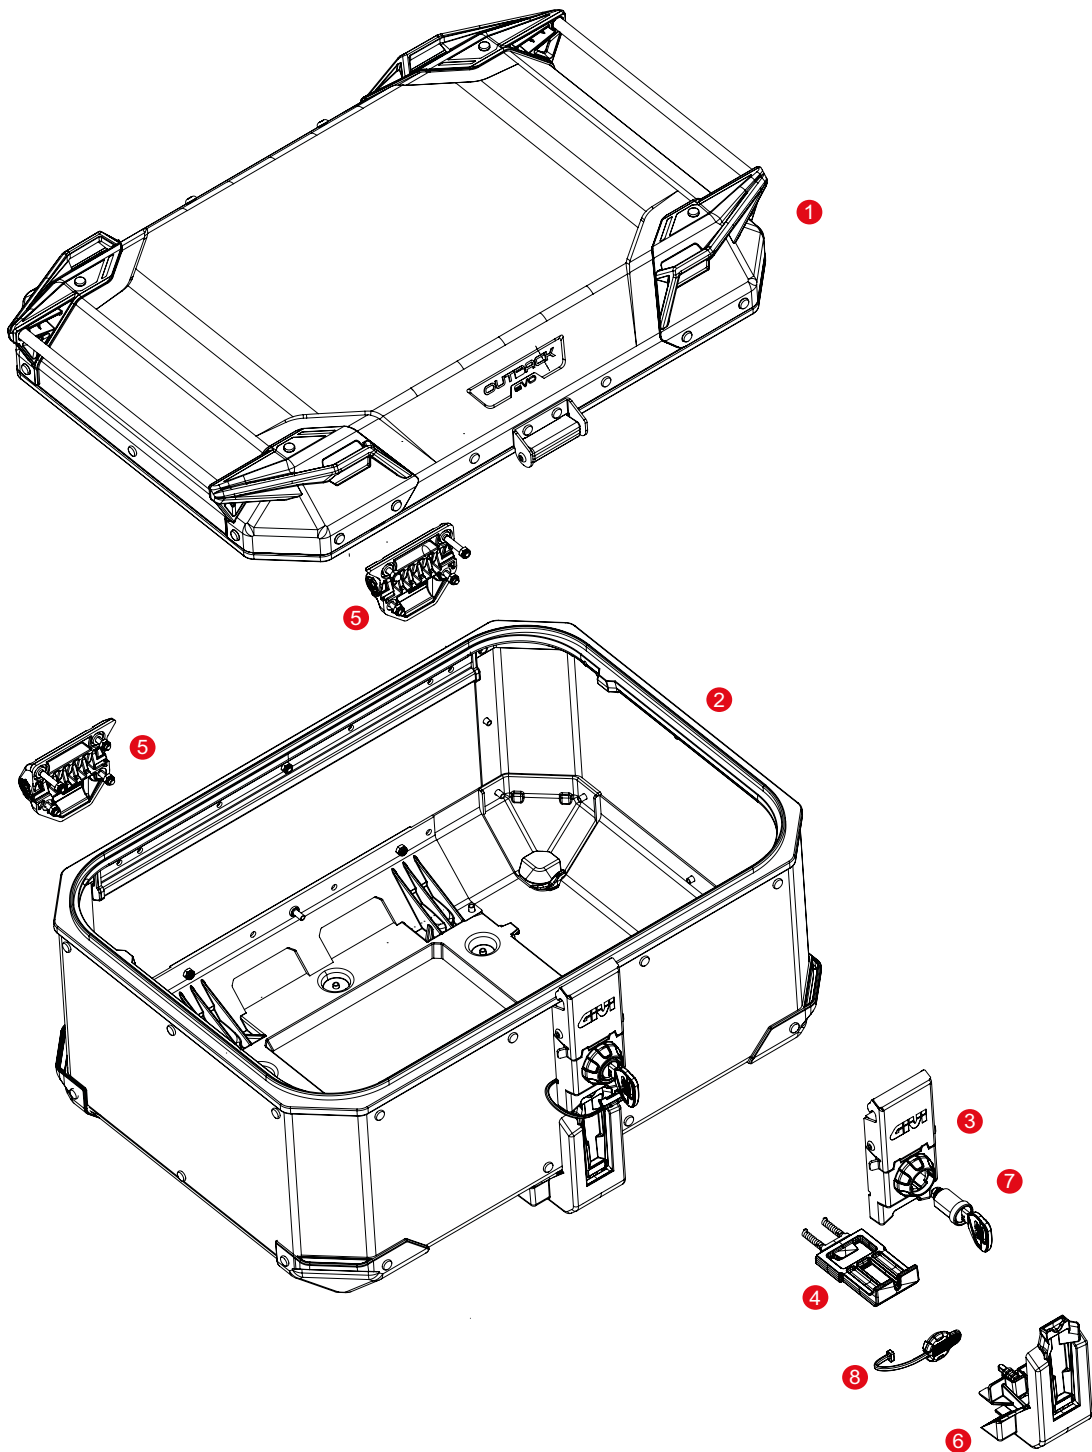

TREKKER OUTBACK EVO OBKE58A / OBKE58B / OBKE42A / OBKE42B TOP CASE

1	ZOBKE58ACM	OBKE58A assembled Top Shell silver aluminium		
	ZOBKE58BCM	OBKE58B assembled Top Shell black aluminium		
	ZOBKE42ACM	OBKE42A assembled Top Shell silver aluminium		
	ZOBKE42BCM	OBKE42B assembled Top Shell black aluminium		
2	ZOBKE58AFM	OBKE58A assembled Bottom Shell silver aluminium		
	ZOBKE58BFM	OBKE58B assembled Bottom Shell black aluminium		
	ZOBKE42AFM	OBKE42A assembled Bottom Shell silver aluminium		

	ZOBKE42BFM	OBKE42B assembled Bottom Shell black aluminium		
3	Z8024MR	Lock set		
4	Z1782CR	Bolt with springs		
5	Z8160R	Pair of top-shell rotation hinges		
6	Z8025R	Mounted release system		
7	SL101	Security lock set including cylinder, 2 keys, bush and under lock platelets		
8	Z8032R	Dustproof cap