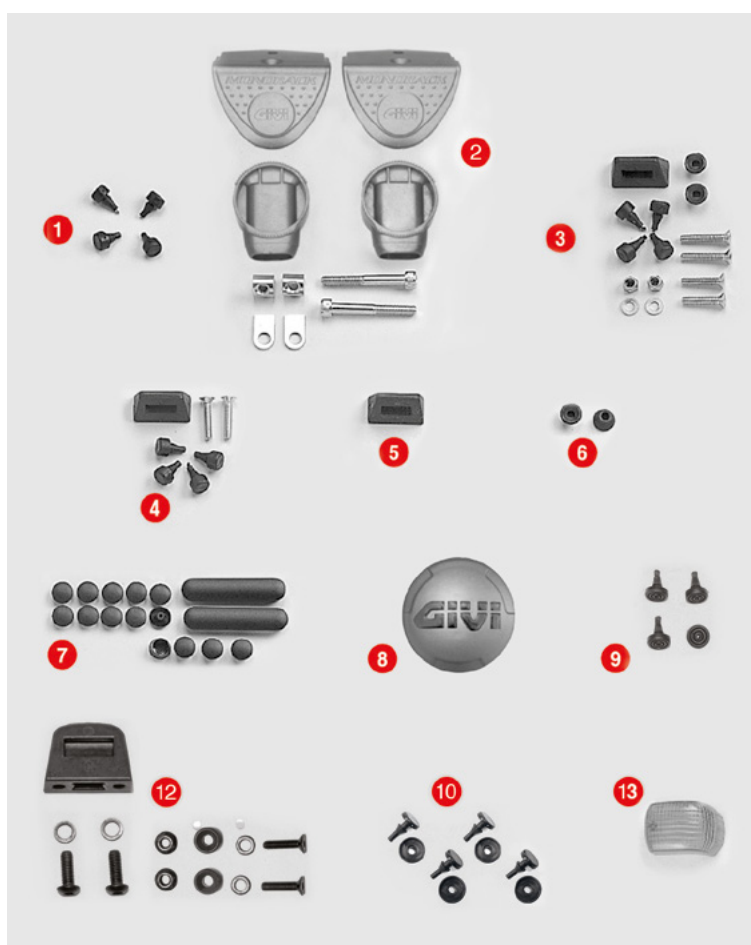

PLATES / WINGRACK / SRA / 1000F

1	Z126	Rubbers for plates M5, M5M, M6M, Z113, M3, M35		
1	Z126A	Rubbers (with increased height) for plates M5, M5M, M6M, Z113, M3, M35		
2	Z890	1 joint set for Monorack 2/3/MM		
3	E115F	Junction kit bag luggage for Monorack		
4	E115F2	Junction kit bag luggage for Monorack 2/4		
5	Z124	Bag case attachment clamps		
6	Z125	Bag case attachment support hooks spacer (2pcs)		
7	Z128	Complete kit for plastic boss for Wingrack		
8	Z1532	Round Logo for M5-M5M Plate		

9	Z2710	Set of 4 pcs rubber cushions (with concentric circles) for M7, E251, M8A, M8B, SRA (for M8A, M8B, SRA it is necessary to verify the type of rubber cushion installed)		
9	Z2710A	Set of 4 pcs rubber cushions (with concentric circles and increased height) for M7, E251, M8A, M8B, SRA (for M8A, M8B, SRA it is necessary to verify the type of rubber cushion installed)		
10	Z9571R	Set of 4 pcs flat rubber cushions with plastic base for plates M9A, M9B, SRA (for SRA it is necessary to verify the type of rubber cushion installed)		
12	Z2309R	Support hooks with screws for M8A, M8B, SRA		
13	Z231	Direction indicator lens for Z145