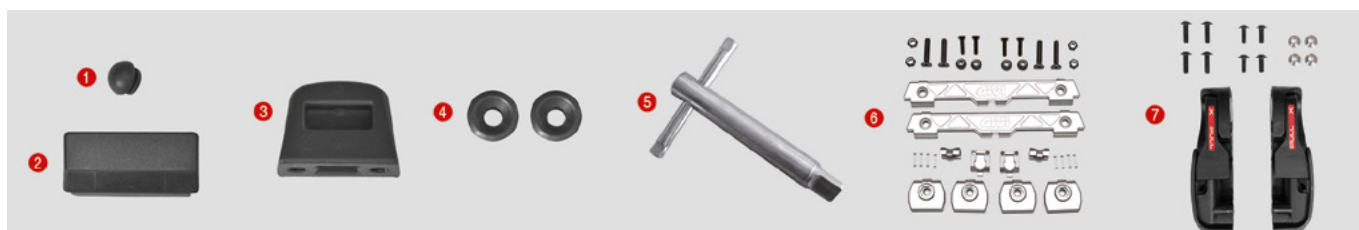

PL / PLX / PLR / PLXR / PL_CAM / PLR_CAM

1	Z221	Spare rubber cap for tubular side-case holder, 1 piece		
3	Z124	Bag case attachment clamps		
4	Z125	Bag case attachment support hooks spacer (2pcs)		
5	Z2711R	Key for PLXR and PLR		

6	Z2304R	Set of components for PL...CAM / PLR...CAM		
7	Z3135R	Replacement pair for nylon fixing system for REMOVE – frames		
	DLM36KIT	Spare parts fitting kit to mount DLM36 on PL/PLR		

	DLM36KIT	Spare parts fitting kit to mount DLM36 on PL/PLR