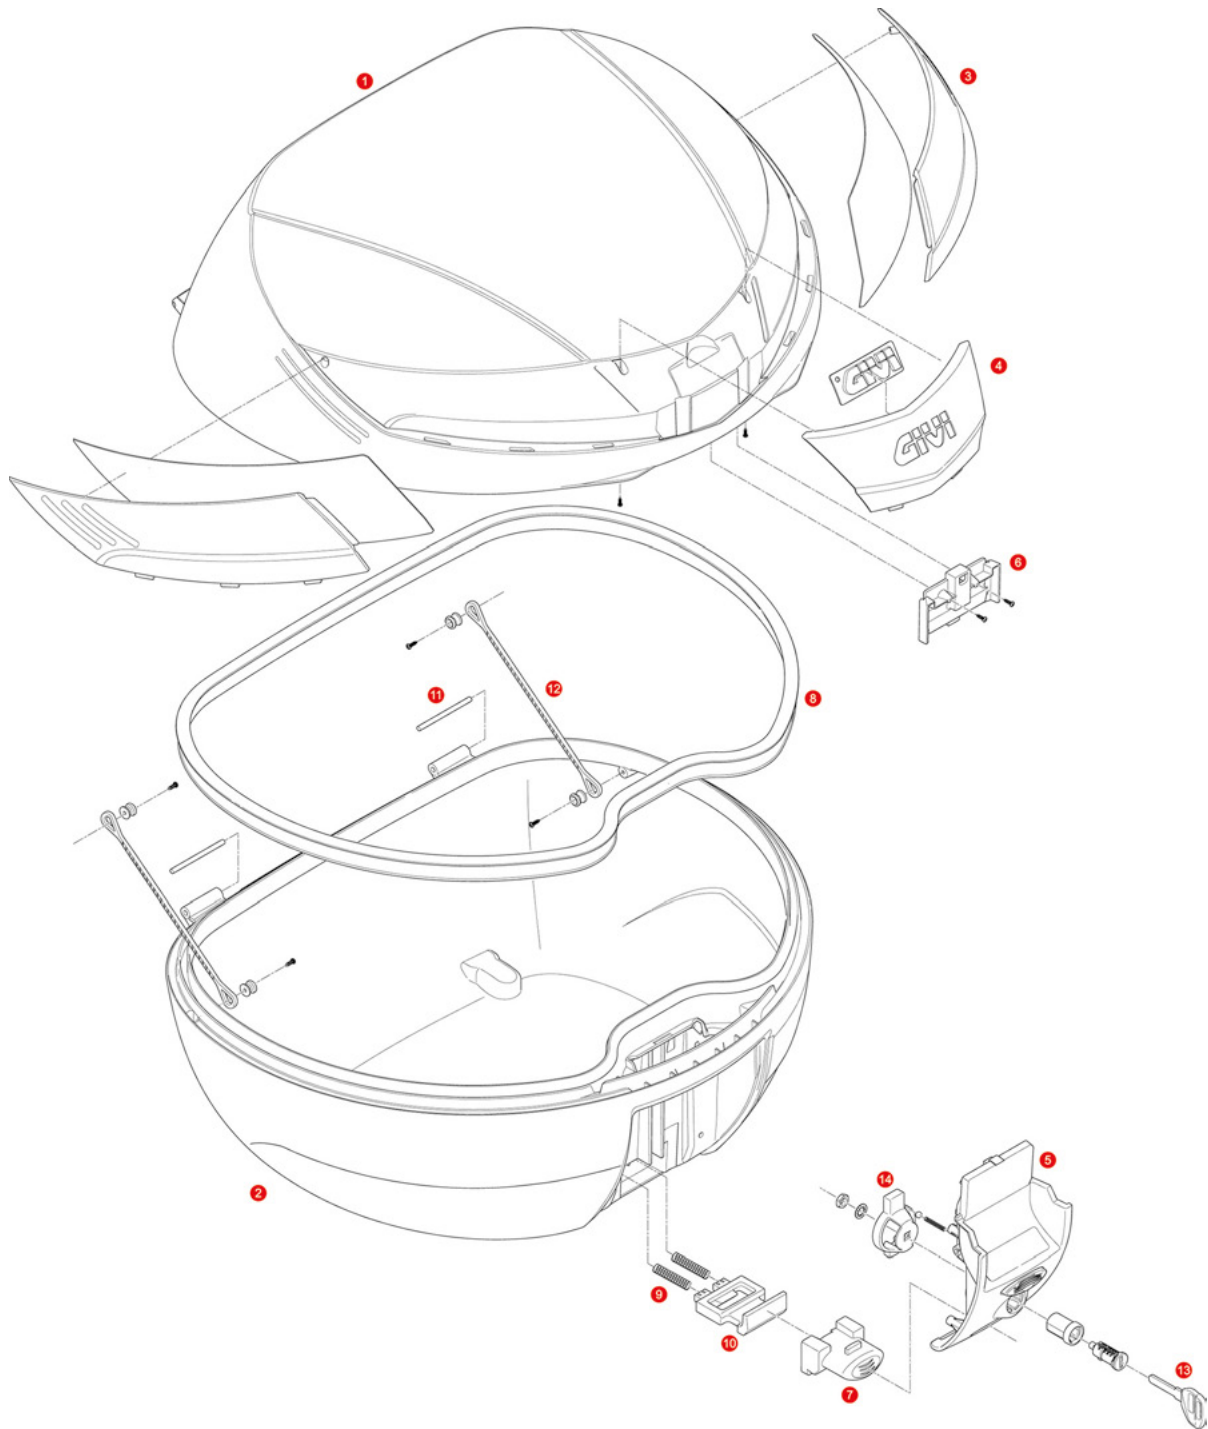

V40N / V40NT

1	Z420CNM	V40N assembled Top Shell		
	Z420CNTM	V40NT assembled Top Shell		
2	Z420FNM	V40 assembled bottom shell, black		
	Z420FNTM	V40NT assembled Bottom Shell		
3	Z4201R	Red reflectors (for V40N)		
	Z4201FR	Smoked reflectors (for V40NT)		
4	Z4200R	V40 central plate		
5	Z3007NV47M	Mounted lock set		
	Z3012R	Closure system mounted on the lid		
6	Z3012R	Closure system mounted on the lid		

7	Z1983R	Push button red		
	Z645CR	Opening push button chromed		
8	Z790R	Trim		
9	Z109	Long bolt springs		
10	Z106	Bolt		
11	Z590R	Pin. Medium, 2 pcs.		
12	Z115R	Stop bag opening yarn, 2 pcs.		
13	SL101	Security lock set including cylinder, 2 keys, bush and under lock platelets		
14	Z4512R	Plate below lock for Security Lock key