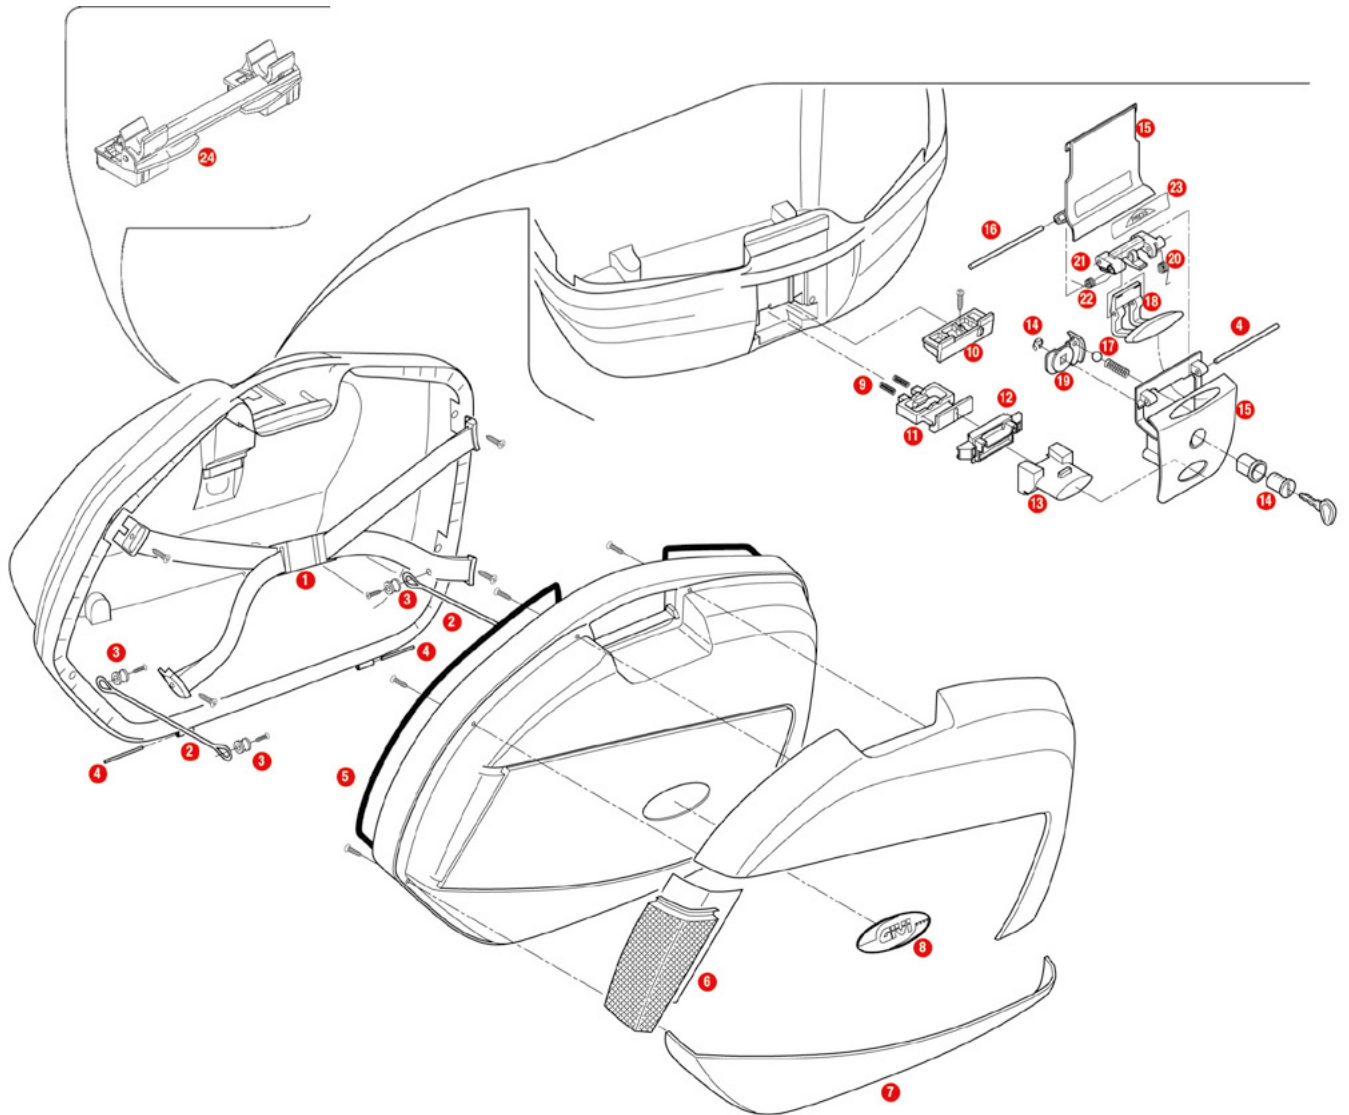

V35 / V35 TECH

	Z35FNMDX	Right bottom-shell (mounted)		
	Z35FNMSX	Left bottom-shell (mounted)		
	Z35CNMDX	Right top-shell (mounted)		
	Z35CNMSX	Left top-shell (mounted)		
	Z641NM2 [SIMBOLI2:S]	Lock set		
	Z641NTM	Lock set (for TECH version)		
1	Z1462R	Elastic belt		
2	Z115R	Stop bag opening yarn, 2 pcs.		
3	Z112R	Red pulley, 4 pcs.		
4	Z637R	Pin. D. 04x75 mm, (1 piece)		
5	Z769	Black lock lining		
6	Z1424R	Reflectors (right and left)		
	Z1424TR	Reflectors with silver bottom, right and left (for V35 TECH)		
7	Z1426R	Low cover (right and left)		
8	ZV45 [SIMBOLI2:S]	V35/V46 logo		

9	Z109	Long bolt springs		
10	Z1404R	Push button guide 1 pcs.		
11	Z106	Bolt		
12	Z1405R	Conical spacer, 1 pc.		
13	Z645R	Push button red		
14	SL101	Security lock set including cylinder, 2 keys, bush and under lock platelets		
15	Z641NR	Hinge black		
16	Z721R	Pin. D. 04x85 mm		
17	Z1384R	Cylinder spring and steel spheres, 1 kit		
18	Z644R	Opening push button, red, 1 pcs. (for top-case V46)		
19	Z640R	Plate below lock for standard key		
20	Z647R	Torsion spring, 1 pcs.		
21	Z643R	Lock set element red, 1 pcs.		
22	Z632R	Steel torsion spring		
23	Z409R	Name holder, 1 pcs.		
24	Z1387R	Pair of rotational rear clamps