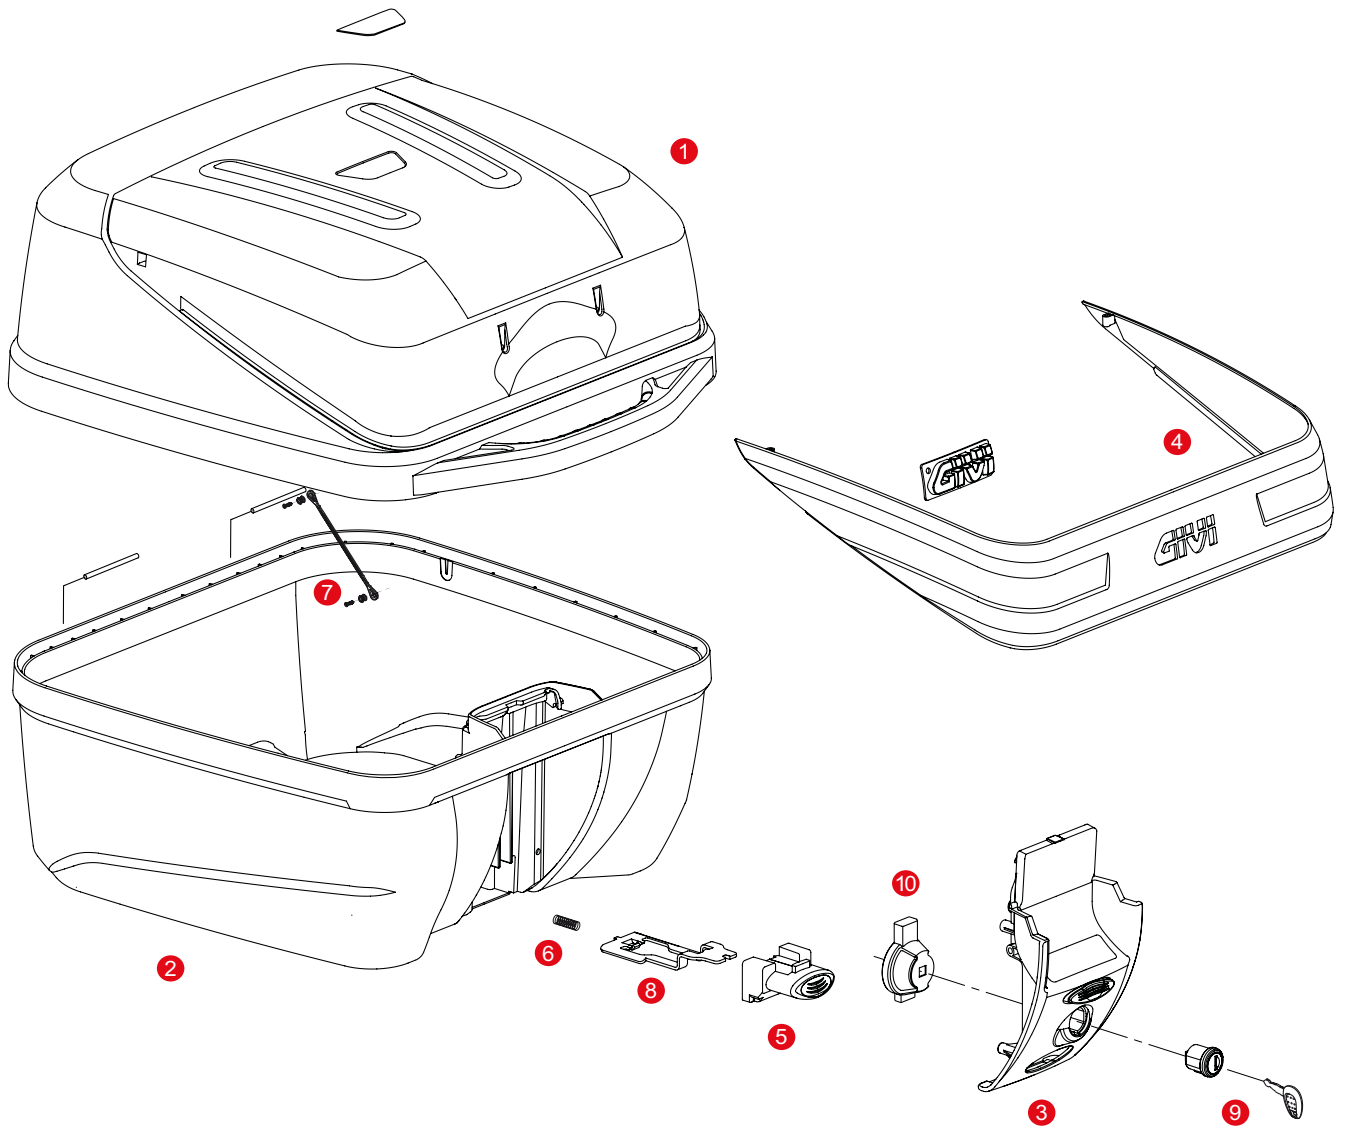

B32 BOLD

1	ZB32CNM	B32 assembled Top Shell		
2	ZB32FNM	B32 assembled Bottom Shell		
3	Z2751NM	Lock set		
4	ZB32PV	Painted plate with chromed GIVI logo		
5	Z645R	Push button red		
6	Z191R	Push button spring, 1 pcs.		

7	Z115R	Stop bag opening yarn, 2 pcs.		
8	Z762NR	Bolt, 1 pcs.		
9	Z140R	Key locks with corresponding bush with red handle		
10	Z3006R	Plate below lock, for standard key		
	Z4512R	Plate below lock for Security Lock key