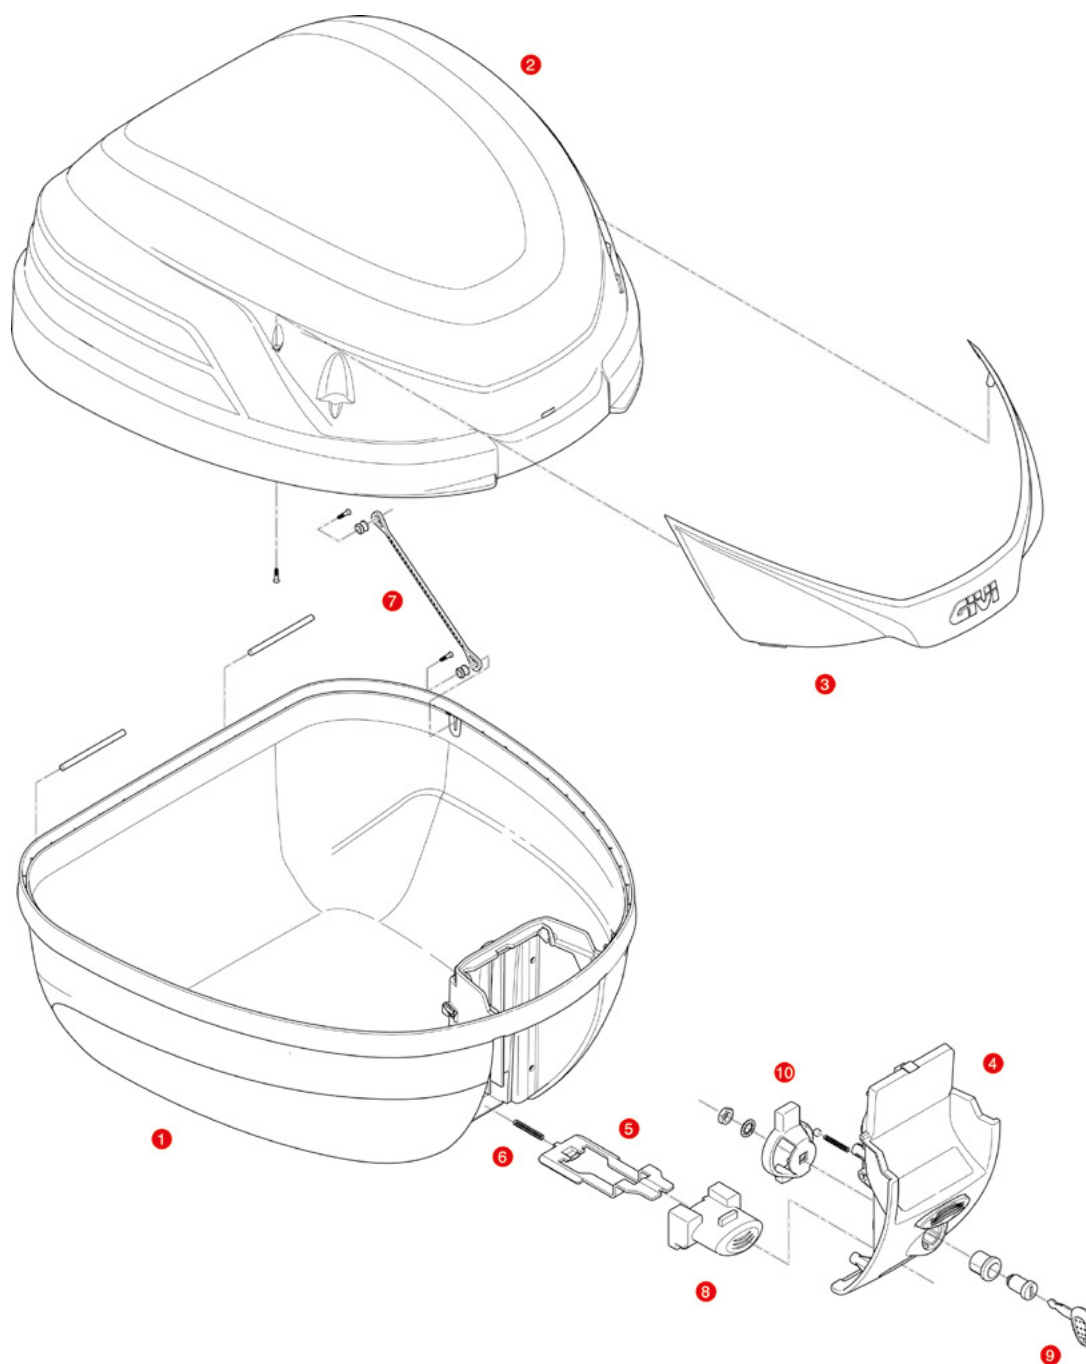

B27NMAL

1	ZB27FNM	B27N assembled Bottom-shell		
2	ZB27CNM	B27N assembled top-shell black		
3	Z2750R	Reflector + below reflector for B27N		
4	Z2751NM	Lock set		
5	Z762NR	Bolt, 1 pcs.		
6	Z191R	Push button spring, 1 pcs.		

7	Z115R	Stop bag opening yarn, 2 pcs.		
8	Z645R	Push button red		
9	Z140R	Key locks with corresponding bush with red handle		
10	Z3006R	Plate below lock, for standard key		
	Z4512R	Plate below lock for Security Lock key