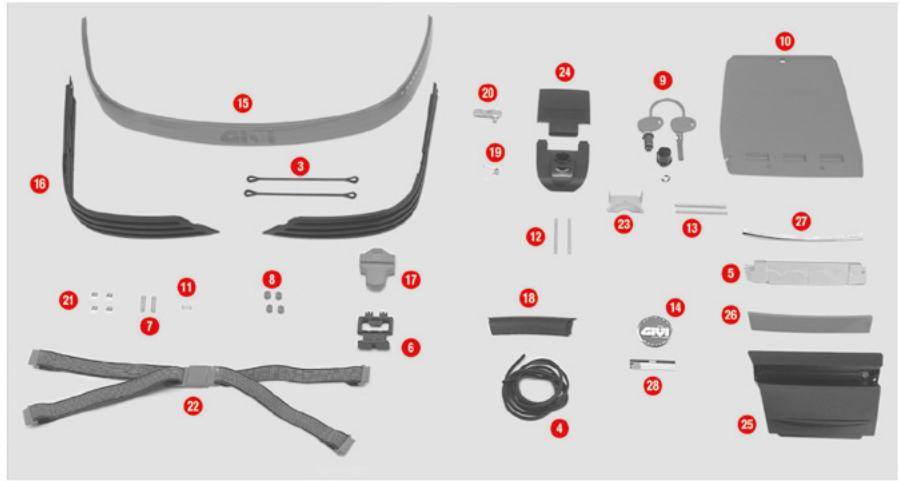

E460

1	Z460CNM	E460 top-shell black		
2	Z360FNM	E460-E360 bottom-shell black		
3	Z115R	Stop bag opening yarn, 2 pcs.		
4	Z159R	Bag lock lining, 1 pcs.		
5	Z828	Stop lamp holder		
6	Z106	Bolt		
7	Z109	Long bolt springs		
8	Z112R	Red pulley, 4 pcs.		
9	Z140R	Key locks with corresponding bush with red handle		
11	Z1237	Push button spring with washer		
13	Z195	Pin D. 04x80 mm		
15	Z214	Top-case reflector		

16	Z215N	Rear band black		
17	Z217	Push button		
19	Z236	Hinge spring		
20	Z277	Plate below lock		
22	Z285	Inner strap		
24	Z314N	Hinge black		
26	Z337	Top-case reflector		
27	Z362	Light seat chromed		
	Z358	Circuit with lamps for version with stop light already mounted		
	Z155	Straps holder clip		
	Z314NM	Hinge black, mounted