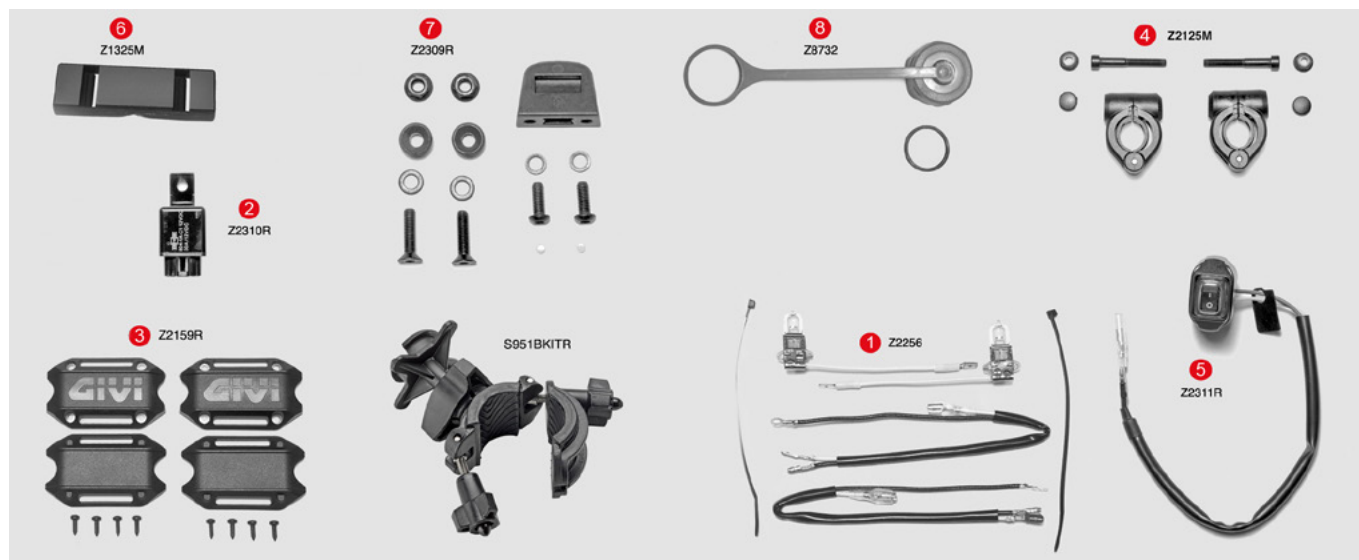

ACCESSORIES SPARE PARTS (TOLL PAYING DEVICES HOLDER, GPS-HOLDERS, SPOTLIGHTS, ENGINE GUARDS, CHILD'S SEAT BABY RIDE, JERRY CAN, SEATLOCK, REMOVE-X)

1 - S310	Z2256	Pair of halogen bulbs replacement 12V 55W H3 for spotlights S310		
1 - S310	Z2257	Pair of halogen bulbs replacement 12V 35W H3 for spotlights S310		
2 - S310	Z2310R	Relay for S310		
3 - TN_ _ _	Z2159R	Pair of crash pads with GIVI logo for TN_ _ _ engine guards		
4 - S310-S320	Z2125M	Pair of clamps to fix the S310 or S320		
5 - S310	Z2311R	Switch for S310		
6 - S602	Z1325M	Adhesive tap for the fitting of the motorway toll paying device holder S602 on the motorcycle (complete with biadhesive)		
S951B- S952B- S953B- S954B- S955B- S956B- S957B- S958B	S951BKITR	Replacement fitting system for S95_B		
7 - SRA_ _ _	Z2309R	Support hooks with screws for SRA...		

8 - TAN01	Z8732	Red cap with seal for cannister TAN01		
S410	Z9136-2R	Wheels		
S410	Z9135R	Handle		
S410	Z9144R	Plate release system		
S150	Z9520KITR	Caps for universal rack S150		
S250	Z9189R	Assembled top-shell		
S250	Z9186R	Assembled bottom-shell		
S250	Z726R	Lock lining		
S250	Z9191R	Inner removable divider		
	Z8920SXR	Left Slider spare part made in polymer reinforced		
	Z8920DXR	Right Slider spare part made in polymer reinforced		
	Z2454AR	Spare part of one pair of anodised aluminium frontal plates with Givi graphic		
	Z2454BR	Spare part of one pair of anodised black frontal plates with Givi graphic		
S430	Z9674R	Rubber base for S430		
S430	Z9675R	Pair of fixing belt for S430