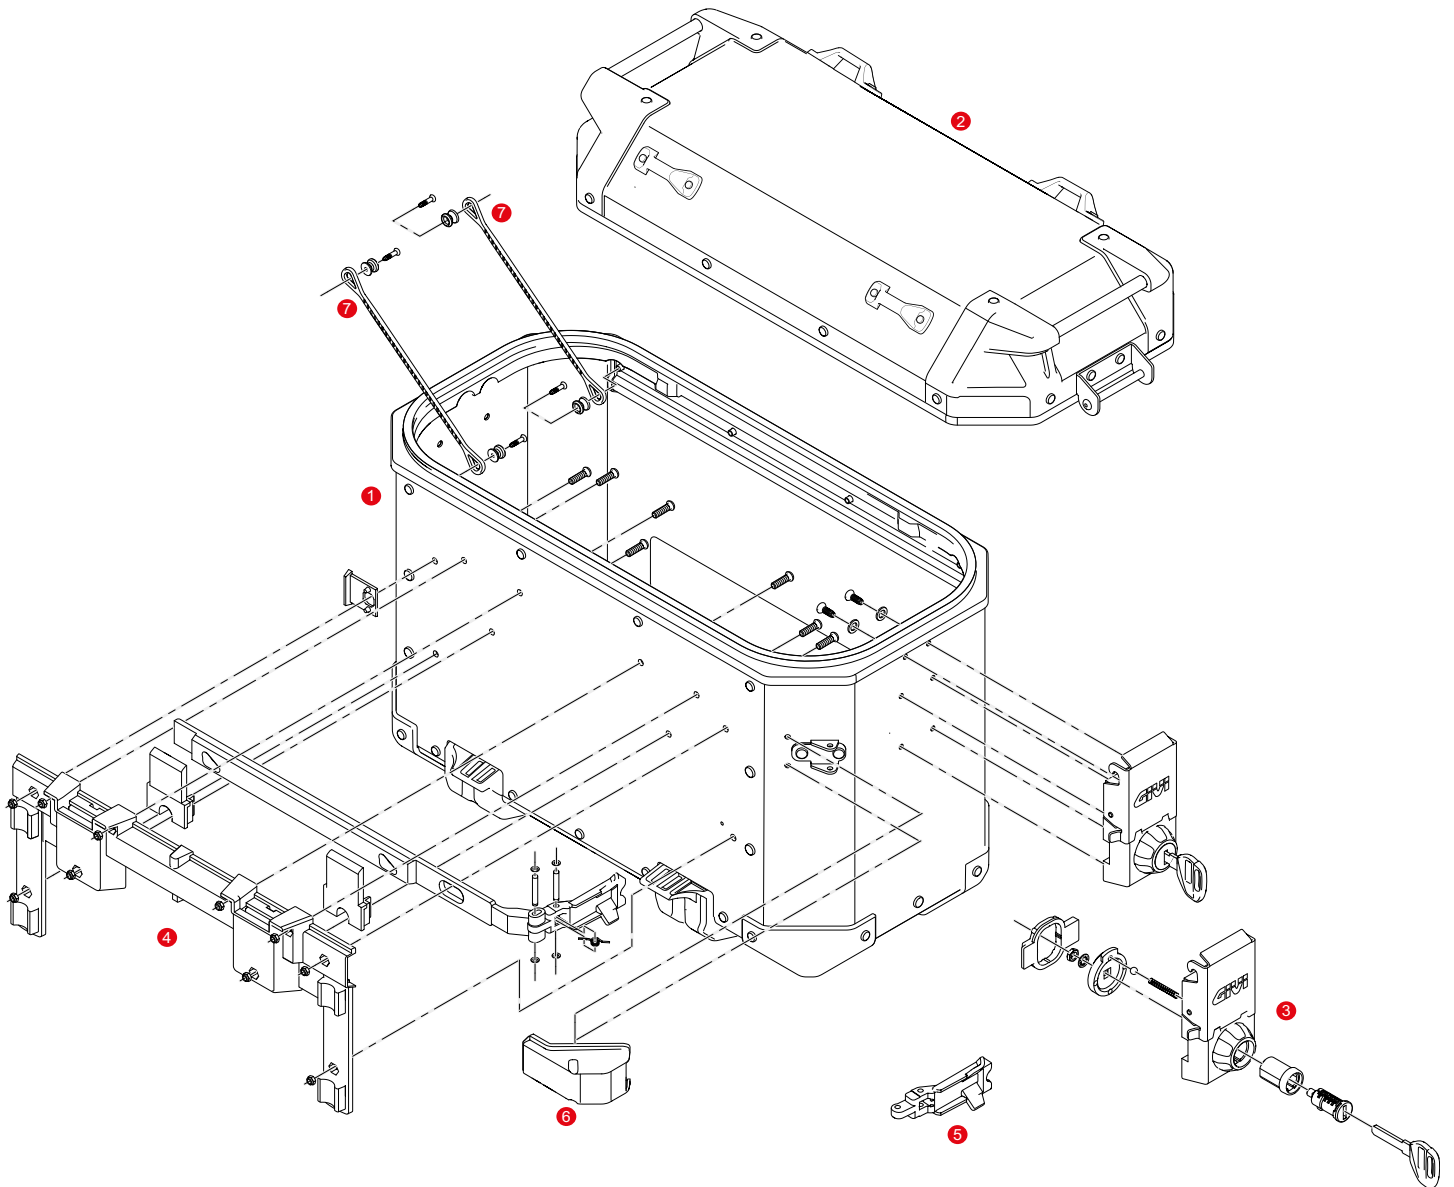

OBKN48A / OBKN48B / OBKN37A / OBKN37B TREKKER OUTBACK - SIDE-CASE

1	ZOBKN48ALFM	OBKN48AL assembled Bottom Shell silver, left side		
	ZOBKN48ARFM	OBKN48AR assembled Bottom Shell silver, right side		
	ZOBKN48BLFM	OBKN48BL assembled Bottom Shell black, left side		
	ZOBKN48BRFM	OBKN48BR assembled Bottom Shell black, right side		
	ZOBKN37ALFM	OBKN37AL assembled Bottom Shell silver, left side		
	ZOBKN37ARFM	OBKN37AR assembled Bottom Shell silver, right side		
	ZOBKN37BLFM	OBKN37BL assembled Bottom Shell black, left side		
	ZOBKN37BRFM	OBKN37BR assembled Bottom Shell black, right side		
2	ZOBKN48ALCM	OBKN48AL assembled Top Shell silver, left side		
	ZOBKN48ARCM	OBKN48AR assembled Top Shell silver, right side		
	ZOBKN48BLCM	OBKN48BL assembled Top Shell black, left side		
	ZOBKN48BRCM	OBKN48BR assembled Top Shell black, right side		
	ZOBKN37ALCM	OBKN37AL assembled Top Shell silver, left side		

	ZOBKN37ARCM	OBKN37AR assembled Top Shell silver, right side		
	ZOBKN37BLCM	OBKN37BL assembled Top Shell black, left side		
	ZOBKN37BRCM	OBKN37BR assembled Top Shell black, right side		
3	Z4822SXMR	Left hinge stop		
	Z4822DXMR	Right hinge stop		
4	Z4810SXMR	Rear fitting system, left side		
	Z4810DXMR	Rear fitting system, right side		
	Z4827DXR	Replacement lever and arm Outback, right side		
	Z4827SXR	Replacement lever and arm Outback, left side		
5	Z4831R	Aluminium release lever for Trekker Outback 48 lt		
	Z4830R	Aluminium release lever for Trekker Outback 37 lt		
6	Z4812R	Angled cover		
7	Z115R	Stop bag opening yarn, 2 pcs.		
	SL101	Security lock set including cylinder, 2 keys, bush and under lock platelets		
	Z4912R	Trim for aluminium cases, 180cm		

TREKKER OUTBACK ATV 110 LTRS

	ZOBK110ACM	OBK110A assembled Top Shell		
	ZOBK110AFM	OBK110A bottom shell		

	Z115R	Stop bag opening yarn, 2 pcs.		
	SL102	Security Lock key set for 2 cases, including bush and under lock platelets