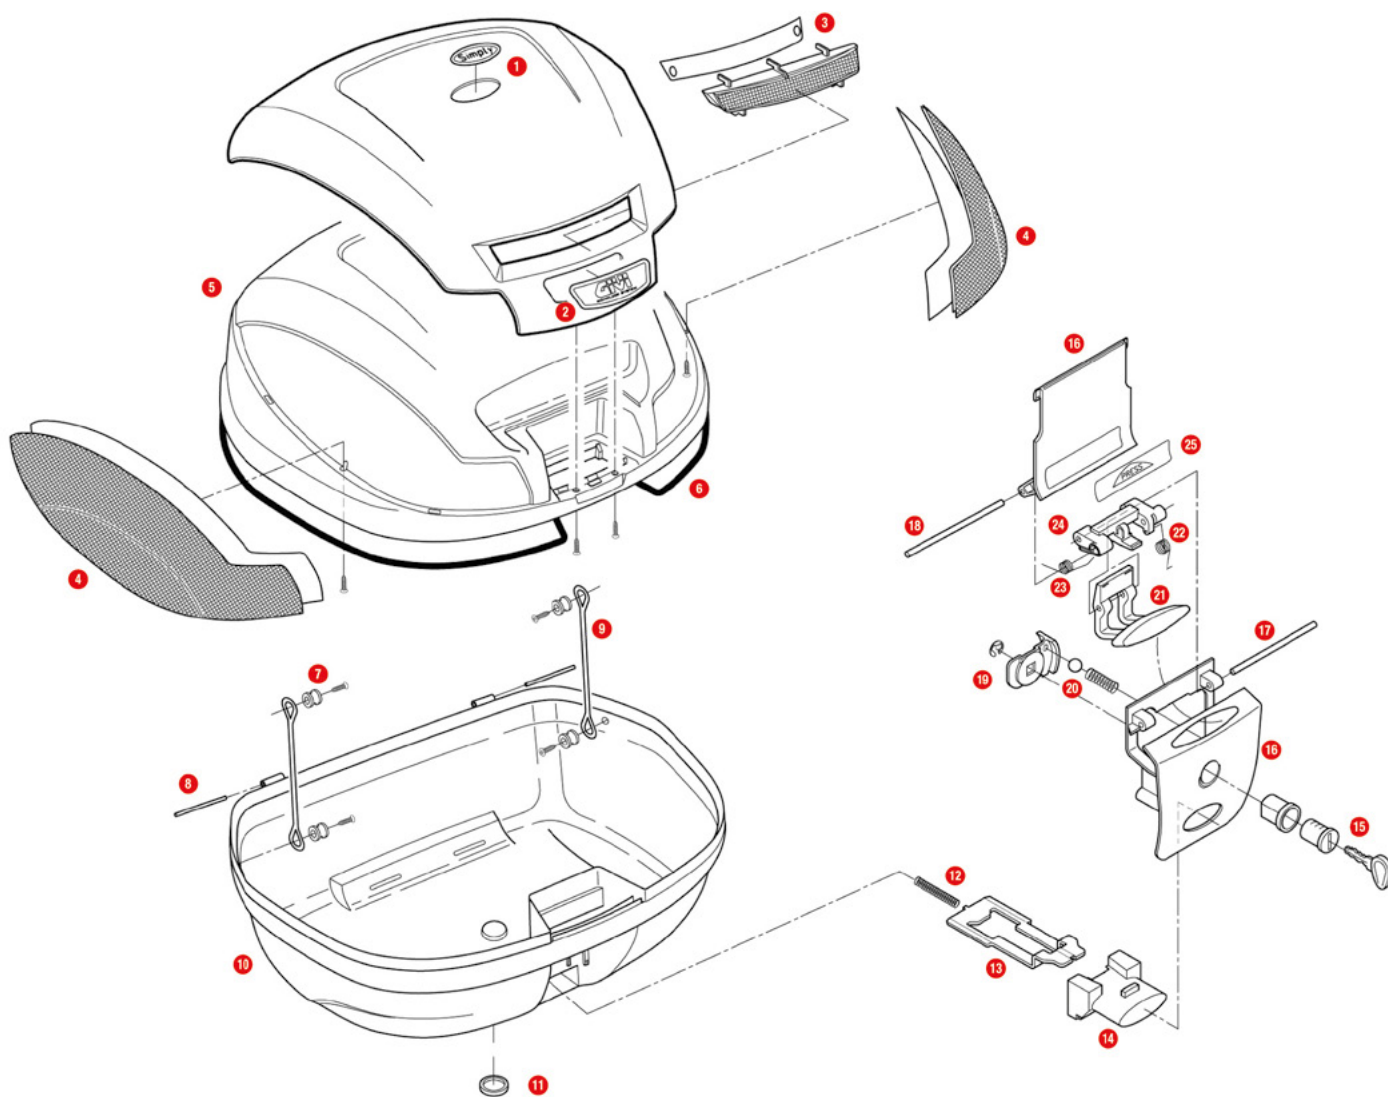

E470 SIMPLY III / E470 SIMPLY III TECH

1	Z458R	E470 oval logo, 1 pcs		
2	Z1294R	E470 GIVI logo, 1 pc.		
3	Z744R	Top-case reflector, red		
	Z744FR	Top-case smoked reflector, (for E470 Tech)		
4	Z1394	Top-case reflectors (right and left)		
	Z743TR	Smoked reflectors, right and left, (for E470 Tech)		
5	Z470CNR	E470 top-shell black, 1 pcs.		
	Z470CNTM	E470 Tech assembled top-shell		
	Z470CNMR	E470 assembled top-shell black		
	Z450FNM	E450 - E470 bottom-shell black		
6	Z159R	Bag lock lining, 1 pcs.		
7	Z112R	Red pulley, 4 pcs.		
8	Z635R	Pin. D. 04x48 mm, 2 pcs.		
9	Z115R	Stop bag opening yarn, 2 pcs.		
11	Z1235	Injection covering cap		
12	Z191R	Push button spring, 1 pcs.		
13	Z762NR	Bolt, 1 pcs.		

14	Z645R	Push button red		
	Z645CR	Opening push button chromed		
15	Z140R	Key locks with corresponding bush with red handle		
16	Z641NR	Hinge black		
17	Z637R	Pin. D. 04x75 mm, (1 piece)		
18	Z721R	Pin. D. 04x85 mm		
19	Z640R	Plate below lock for standard key		
	Z4513R	Plate below lock for Security Lock key		
20	Z1384R	Cylinder spring and steel spheres, 1 kit		
21	Z644R	Opening push button, red, 1 pcs. (for top-case V46)		
22	Z647R	Torsion spring, 1 pcs.		
23	Z632R	Steel torsion spring		
24	Z643R	Lock set element red, 1 pcs.		
25	Z409R	Name holder, 1 pcs.		
	Z641NM	Lock set		
	Z641NTM	Lock set (for TECH version)