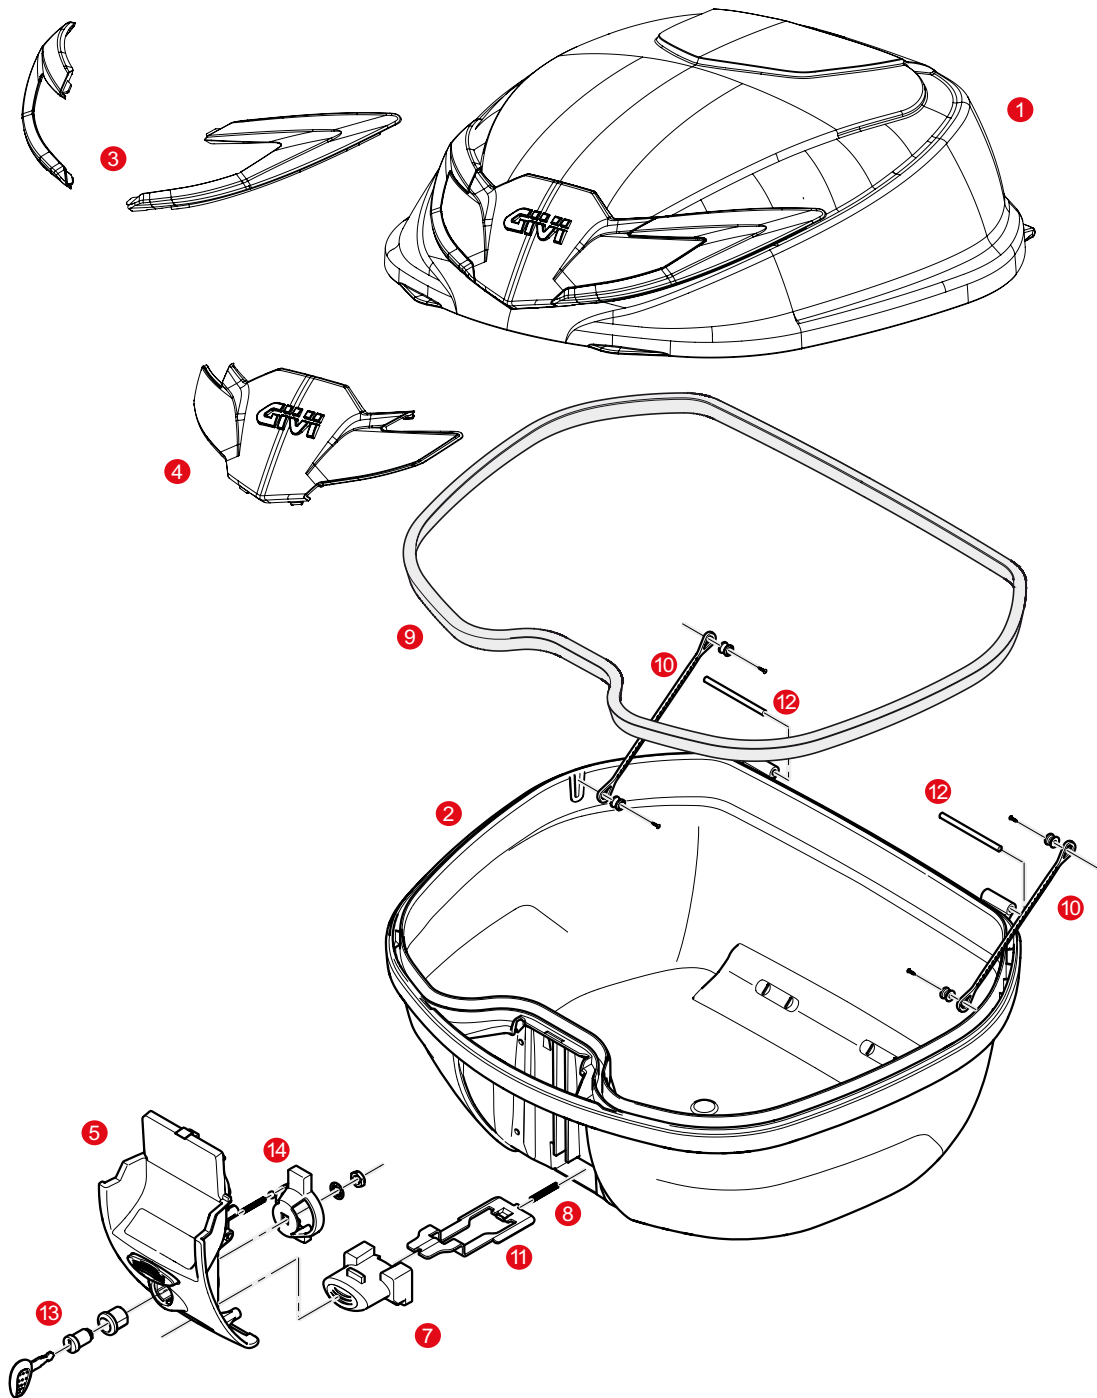

B360N / B360NT / B360N2 / B360NT2

1	ZB360CNM	B360N assembled Top Shell		
	ZB360CNTM	B360NT assembled Top Shell		
	ZB360CN2MR	B360N2 assembled Top Shell		
	ZB360CNT2MR	B360NT2 assembled Top Shell		
2	ZB37FNM	B37 Blade / B360 assembled bottom-shell black		
	ZB37FNMTM	B37 Blade Tech / B360 Tech assembled bottom-shell black		
3	Z2514R	Red reflectors (for B360N)		
	Z2514FR	Smoked reflectors (for B360NT)		
	Z2254VGR	Red reflectors (for B360N2)		
	Z2254FVGR	Smoked reflectors (for B360NT2)		
4	Z2513R	Central plate		
	Z2255R	Black upper central plate, including chromed GIVI Logo		
5	Z3007NM	Mounted lock set		

	Z3007NTM	Mounted lock set NT		
6	Z3012R	Closure system mounted on the lid		
7	Z645R	Push button red		
8	Z191R	Push button spring, 1 pcs.		
9	Z790R	Trim		
10	Z599	Nylon stop bag opening yarn		
11	Z761NR	Bolt, 1 pcs.		
12	Z590R	Pin. Medium, 2 pcs.		
13	Z140R	Key locks with corresponding bush with red handle		
	Z661A	Key locks with corresponding bush with silver handle		
14	Z3006R	Plate below lock, for standard key		
	Z4512R	Plate below lock for Security Lock key		
15	SL101	Security lock set including cylinder, 2 keys, bush and under lock platelets