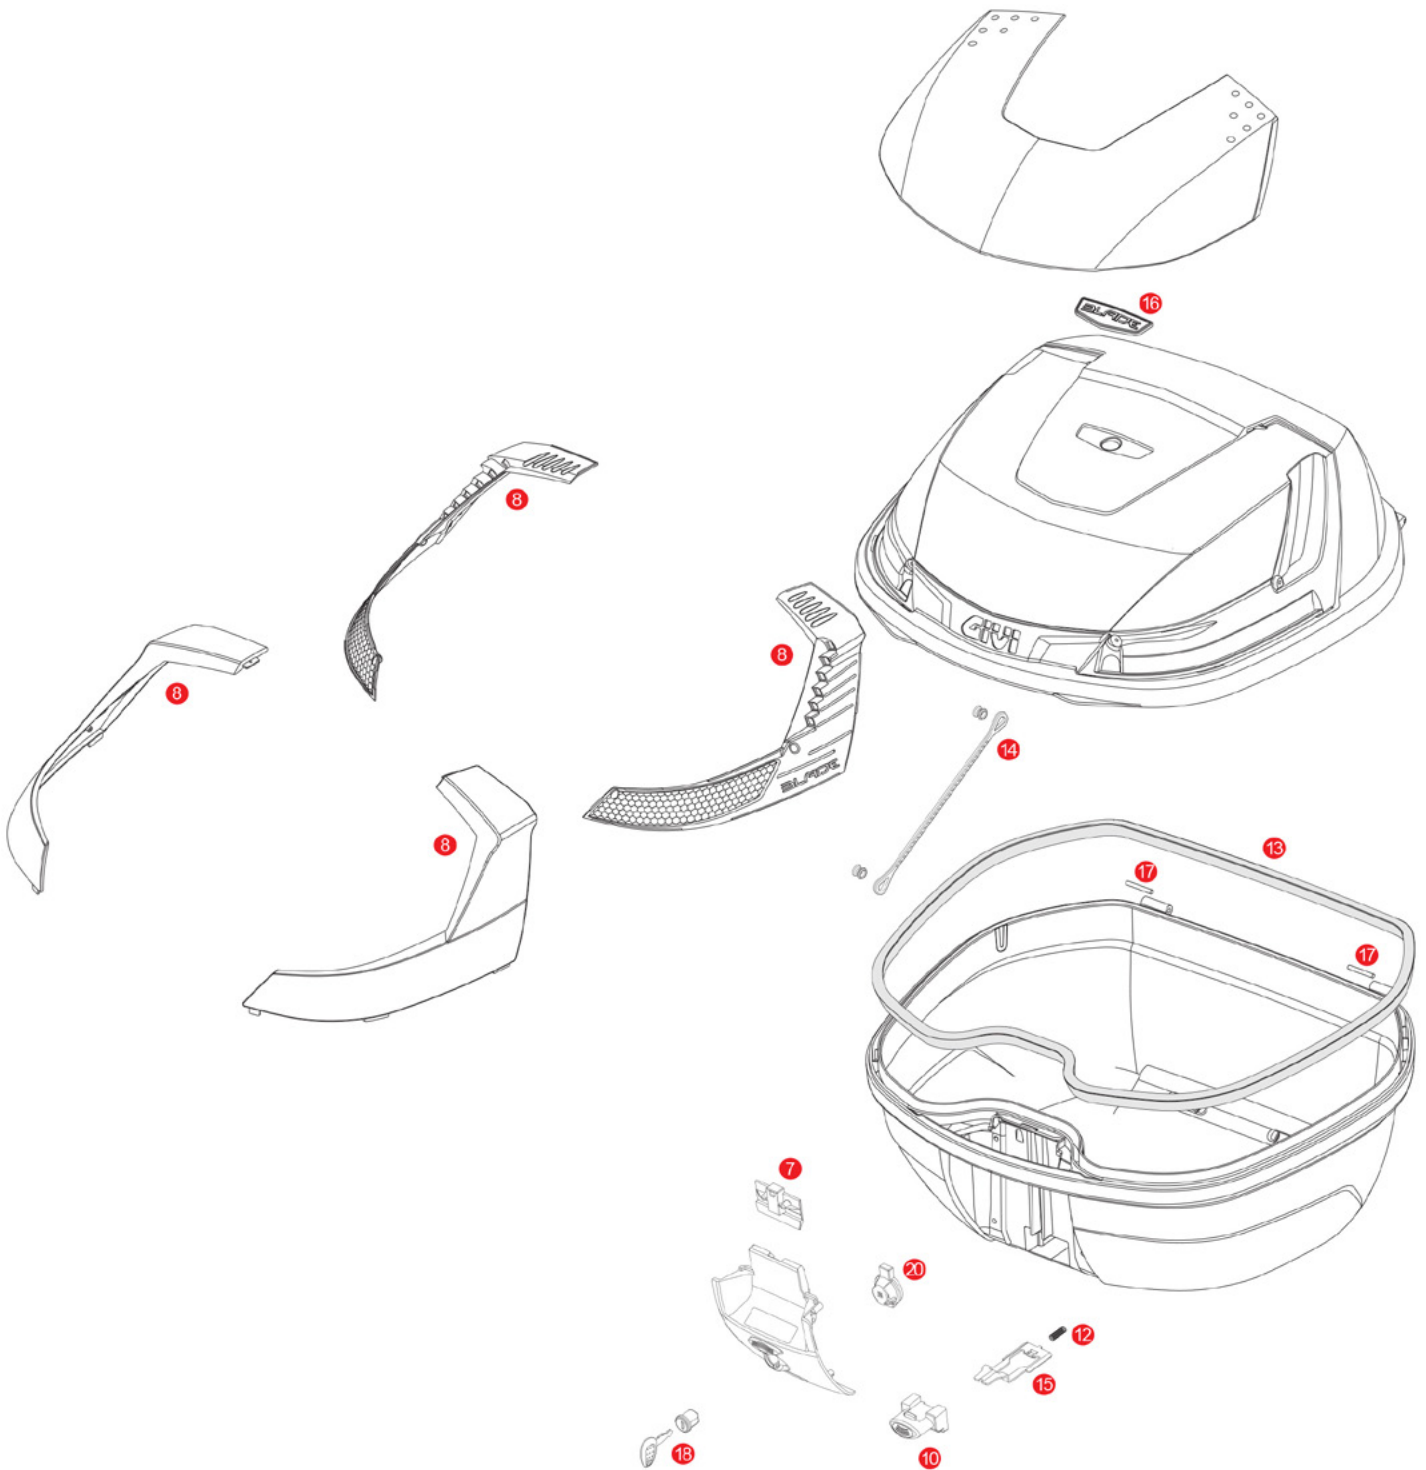

B37 BLADE / B37 BLADE TECH

	ZB37CNM	B37 Blade assembled top-shell black		
	ZB37CNTM	B37 Blade Tech assembled top-shell black		
	ZB37FNM	B37 Blade / B360 assembled bottom-shell black		
	ZB37FNMTM	B37 Blade Tech / B360 Tech assembled bottom-shell black		
	Z3007NM	Mounted lock set		
	Z3007NTM	Mounted lock set NT		
7	Z3012R	Closure system mounted on the lid		
8	Z4506R	Red reflectors with stop lamp holder (for B47 Blade)		
	Z4506FR	Smoked reflectors with stop lamp holder (for B47 Blade Tech)		
10	Z645R	Push button red		

	Z645CR	Opening push button chromed		
12	Z191R	Push button spring, 1 pcs.		
13	Z790R	Trim		
14	Z599	Nylon stop bag opening yarn		
15	Z761NR	Bolt, 1 pcs.		
16	Z4504AR	Chromed Blade logo		
17	Z590R	Pin. Medium, 2 pcs.		
18	Z140R	Key locks with corresponding bush with red handle		
	Z661A	Key locks with corresponding bush with silver handle		
20	Z3006R	Plate below lock, for standard key		
	Z4512R	Plate below lock for Security Lock key