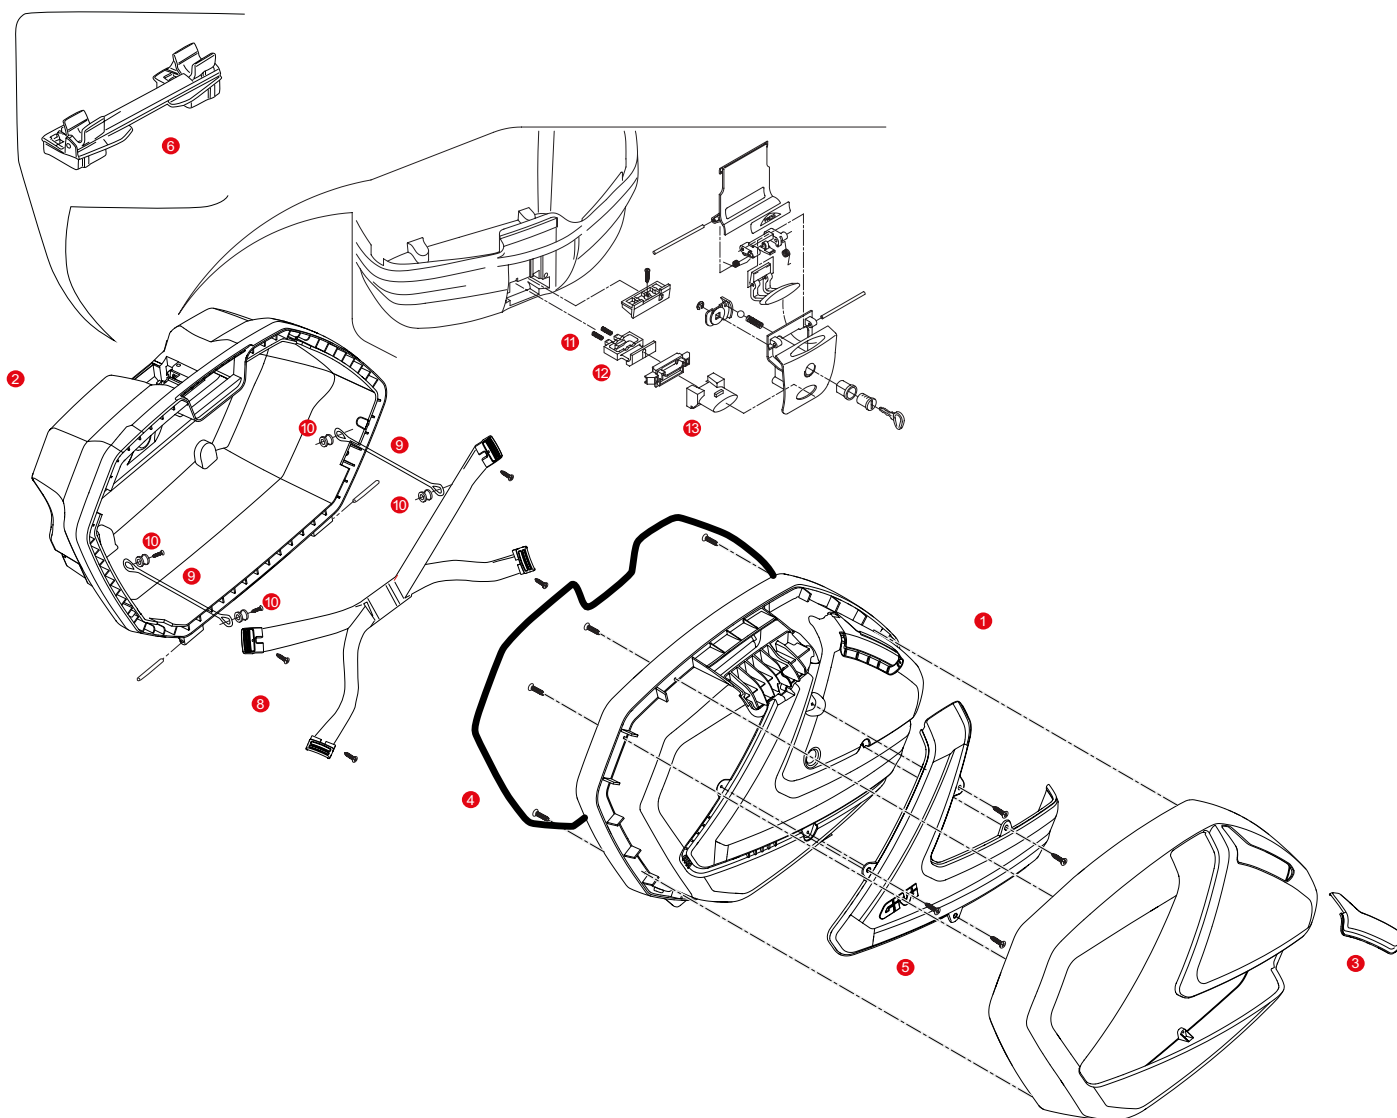

V37N / V37NT / V37NN / V37NNT

1	ZV37CNMDX	V37 assembled Top Shell, right side		
	ZV37CNMSX	V37 assembled Top Shell, left side		
	ZV37CNTMDX	V37 TECH assembled Top Shell, right side		
	ZV37CNTMSX	V37 TECH assembled Top Shell, left side		
	ZV37CNMDX	V37NN assembled Top Shell, right side		
	ZV37CNMSX	V37NN assembled Top Shell, left side		
	ZV37CNNTMDX	V37NNT assembled Top Shell, right side		
	ZV37CNNTMSX	V37NNT assembled Top Shell, left side		
2	ZV37FNMDX	V37N-V37NN assembled Bottom Shell, right side		
	ZV37FNMSX	V37N-V37NN assembled Bottom Shell, left side		
	ZV37FNTMDX	V37NT-V37NNT assembled Bottom Shell, right side		
	ZV37FNTMSX	V37NT-V37NNT assembled Bottom Shell, left side		
3	Z3703R	Red reflectors with silver bottom		
	Z3703FR	Smoked reflectors with silver bottom		
4	Z795R	Trim (1 pc)		
5	Z3701MATDXR	Black cover, right side		
	Z3701MATTSXR	Black cover, left side		
	Z3702A900DXR	Silver painted cover, right side		

	Z3702A900SXR	Silver painted cover, left side		
	Z3702NDXR	Black embossed cover, right side		
	Z3702NSXR	Black embossed cover, left side		
6	Z9590R	Rear fitting kit		
	Z641NM2 [SIMBOL2:S]	Lock set		
8	Z1462R	Elastic belt		
9	Z115R	Stop bag opening yarn, 2 pcs.		
10	Z112R	Red pulley, 4 pcs.		
	Z637R	Pin. D. 04x75 mm, (1 piece)		
11	Z109	Long bolt springs		
12	Z106	Bolt		
13	Z645R	Push button red		
	Z645CR	Opening push button chromed		
	Z1404R	Push button guide 1pcs.		
	Z1405R	Conical spacer, 1 pc.		
	SL101	Security lock set including cylinder, 2 keys, bush and under lock platelets