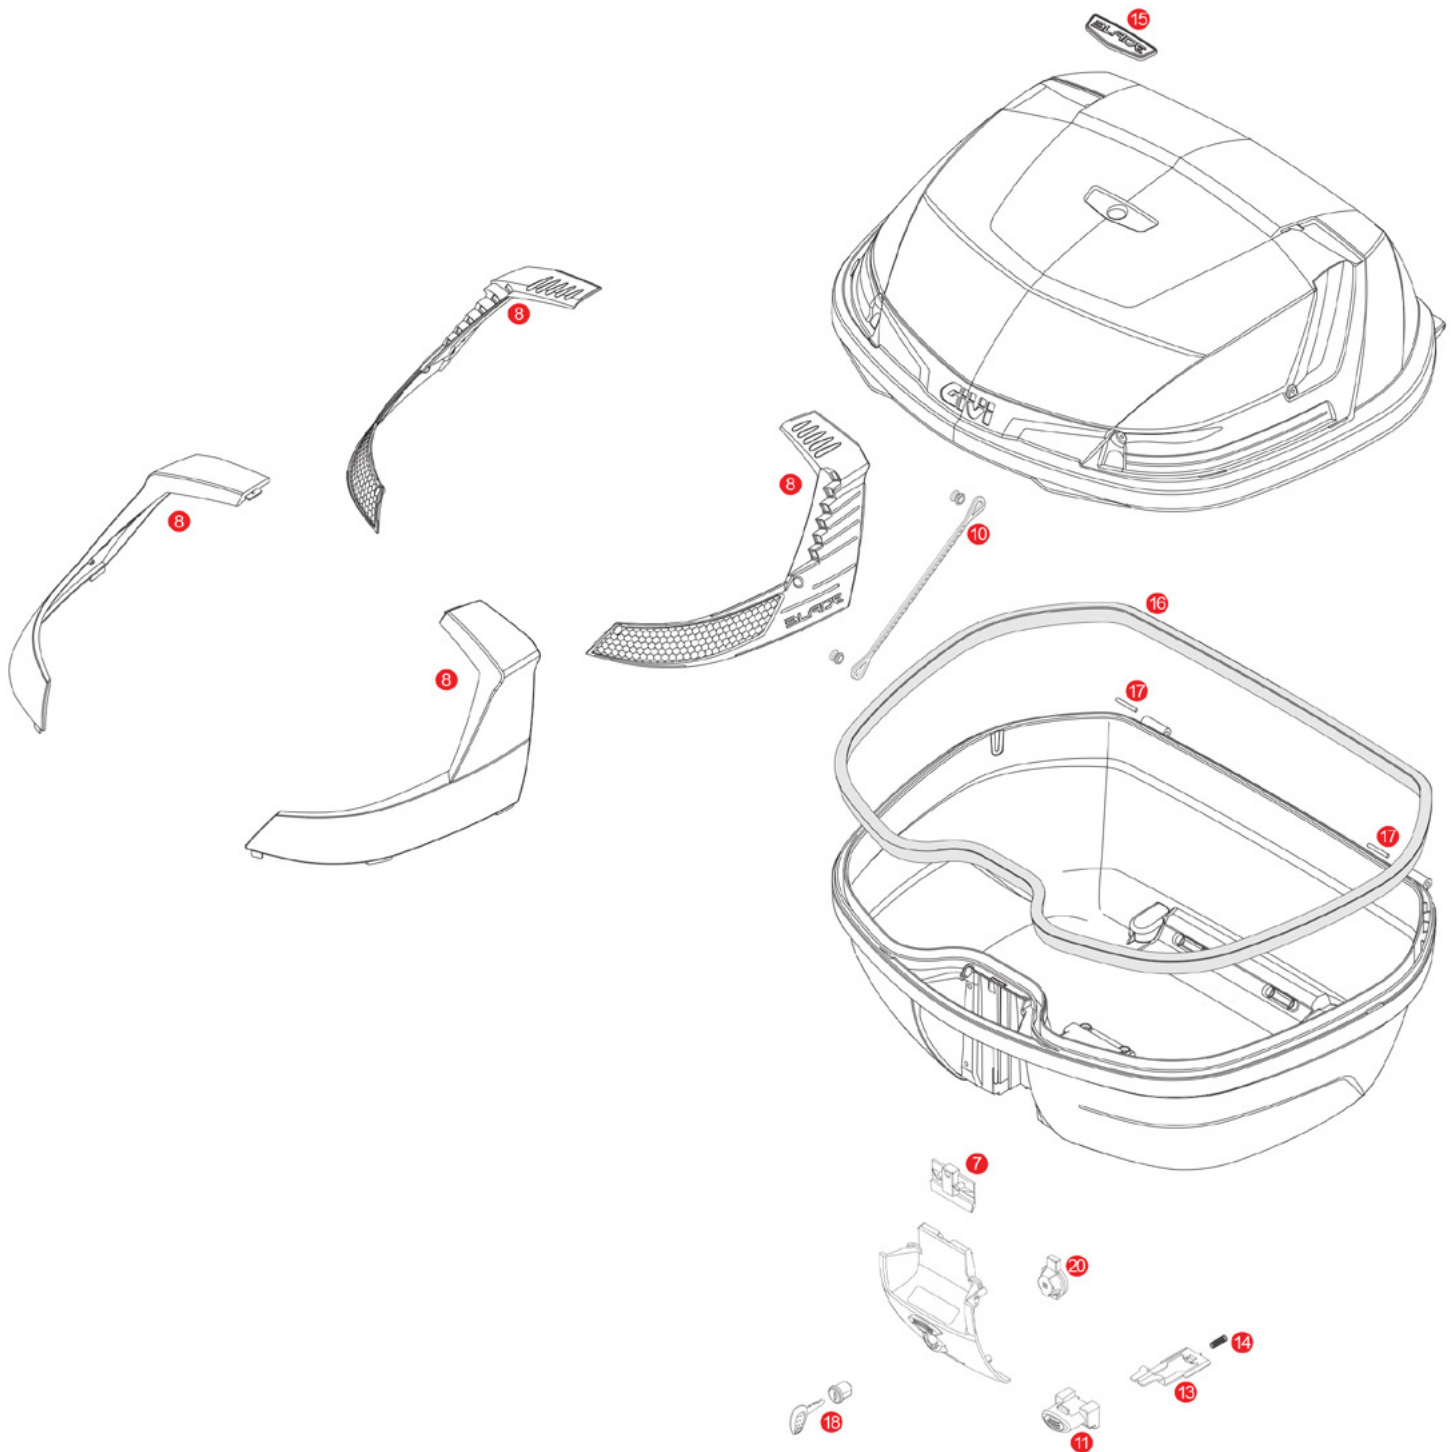

B47 BLADE / B47 BLADE TECH

	ZB47CNM	B47 Blade assembled top-shell black		
	ZB47CNTM	B47 Blade Tech assembled top-shell black		
	ZB47FNM	B47 Blade assembled bottom-shell black		
	ZB47FNTM	B47 Blade Tech assembled bottom-shell black		
	Z3007NM	Mounted lock set		
	Z3007NTM	Mounted lock set NT		
7	Z3012R	Closure system mounted on the lid		
8	Z4506R	Red reflectors with stop lamp holder (for B47 Blade)		
	Z4506FR	Smoked reflectors with stop lamp holder (for B47 Blade Tech)		
10	Z599	Nylon stop bag opening yarn		

11	Z1983R	Push button red		
	Z645CR	Opening push button chromed		
13	Z761NR	Bolt, 1 pcs.		
14	Z191R	Push button spring, 1 pcs.		
15	Z4504AR	Chromed Blade logo		
16	Z790R	Trim		
17	Z590R	Pin, Medium, 2 pcs.		
18	Z140R	Key locks with corresponding bush with red handle		
	Z661A	Key locks with corresponding bush with silver handle		
20	Z3006R	Plate below lock, for standard key		
	Z4512R	Plate below lock for Security Lock key