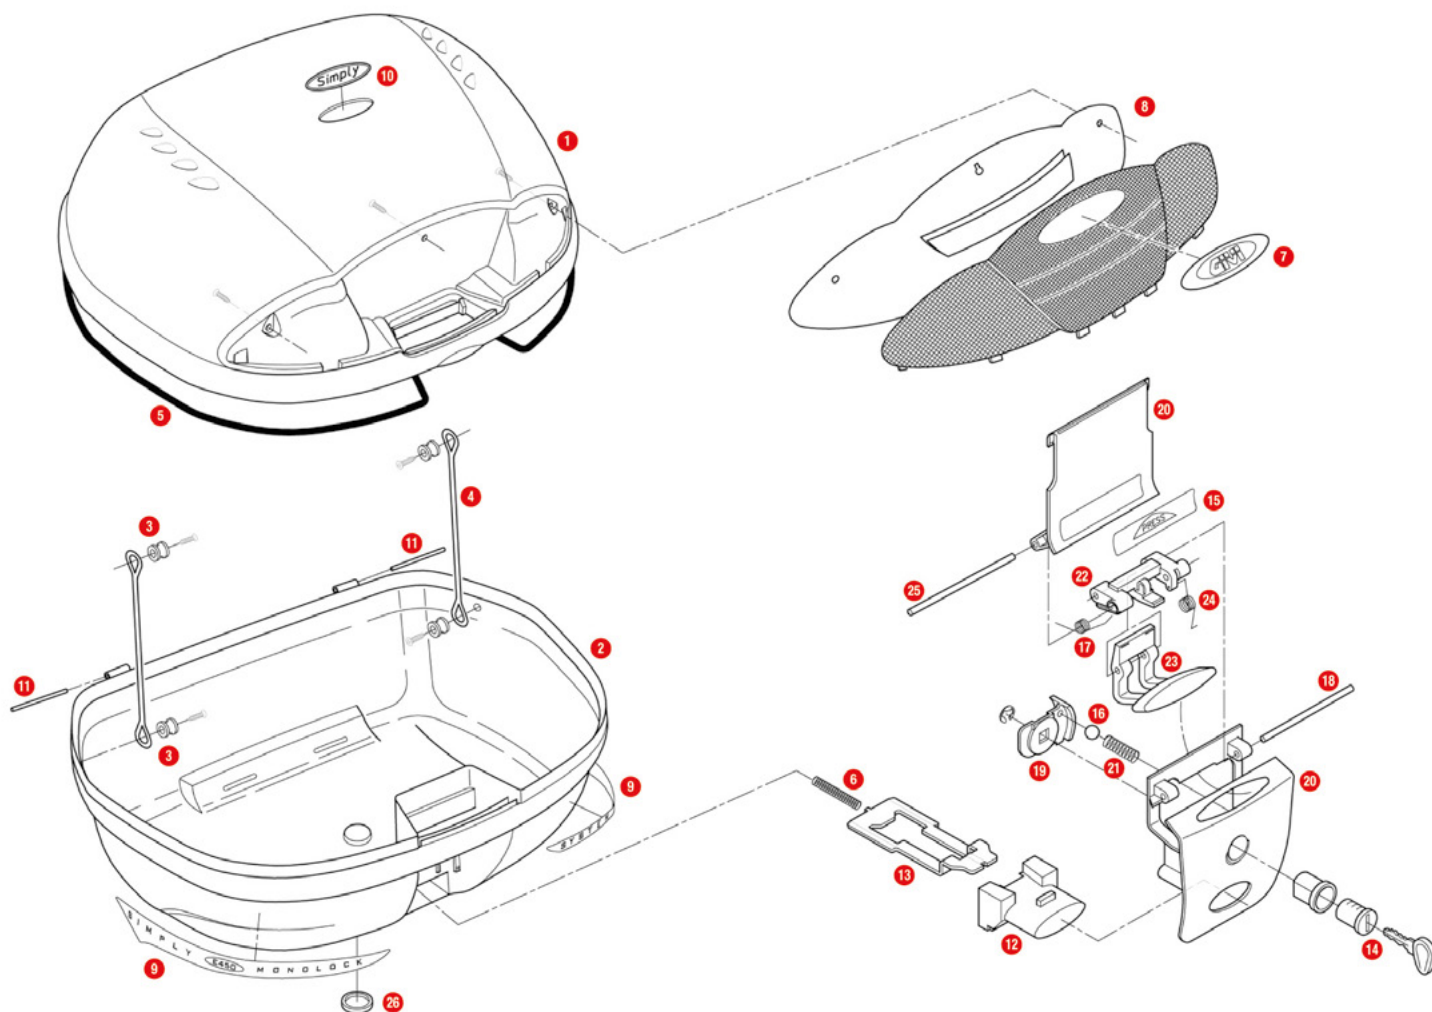

E450 SIMPLY II

1	Z450CNM	E450 top-shell black		
2	Z450FNM	E450 - E470 bottom-shell black		
3	Z112R	Red pulley, 4 pcs.		
4	Z115R	Stop bag opening yarn, 2 pcs.		
5	Z159R	Bag lock lining, 1 pcs.		
6	Z191R	Push button spring, 1 pcs.		
7	Z451	Oval GIVI mark (reflector)		
8	Z1234	Reflector with white background		
9	Z457 [SIMBOLI2:S]	Pair of SIMPLY stickers DX/SX		
10	Z458R	E470 oval logo, 1 pcs		
11	Z590R	Pin. Medium, 2 pcs.		
12	Z645R	Push button red		
13	Z762NR	Bolt, 1 pcs.		
	Z358	Circuit with lamps for version with stop light already mounted		

	Z641NM	Lock set		
14	Z140R	Key locks with corresponding bush with red handle		
15	Z409R	Name holder, 1 pcs.		
16	Z630	Steel spheres D. 6		
17	Z632R	Steel torsion spring		
18	Z637R	Pin. D. 04x75 mm, (1 piece)		
19	Z640R	Plate below lock for standard key		
	Z4513R	Plate below lock for Security Lock key		
20	Z641NR	Hinge black		
22	Z643R	Lock set element red, 1 pcs.		
23	Z644R	Opening push button, red, 1 pcs. (for top-case V46)		
24	Z647R	Torsion spring, 1 pcs.		
25	Z721R	Pin. D. 04x85 mm		
26	Z1235	Injection covering cap