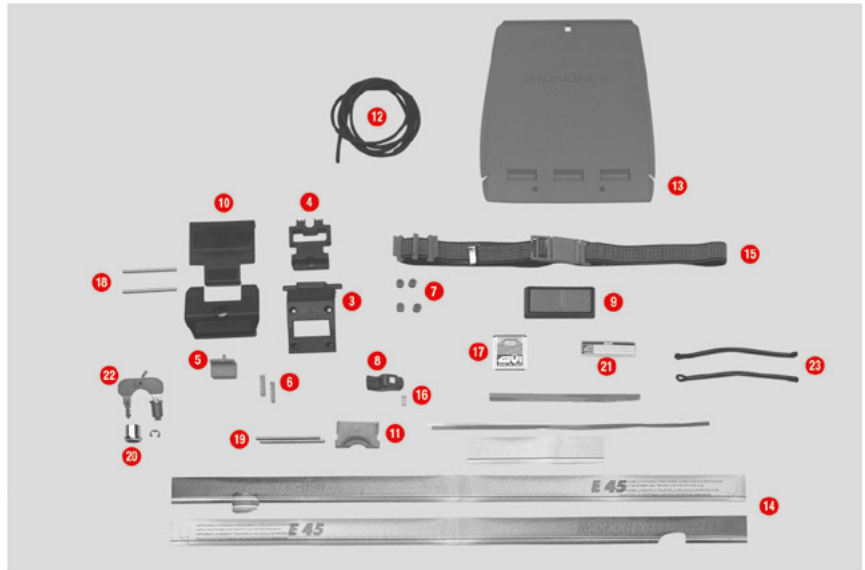

E45

4	Z106	Bolt		
6	Z109	Long bolt springs		
7	Z112R	Red pulley, 4 pcs.		
8	Z153	Key lock plate		
12	Z159R	Bag lock lining, 1 pcs.		
16	Z1237	Push button spring with washer		

18	Z590R	Pin. Medium, 2 pcs.		
19	Z195	Pin D. 04x80 mm		
20	Z210	Chrome bushing for lock set		
22	Z156	Key for case lock		
23	Z664	Stop bag opening yarn with plastic sleeve		
	Z155	Straps holder clip