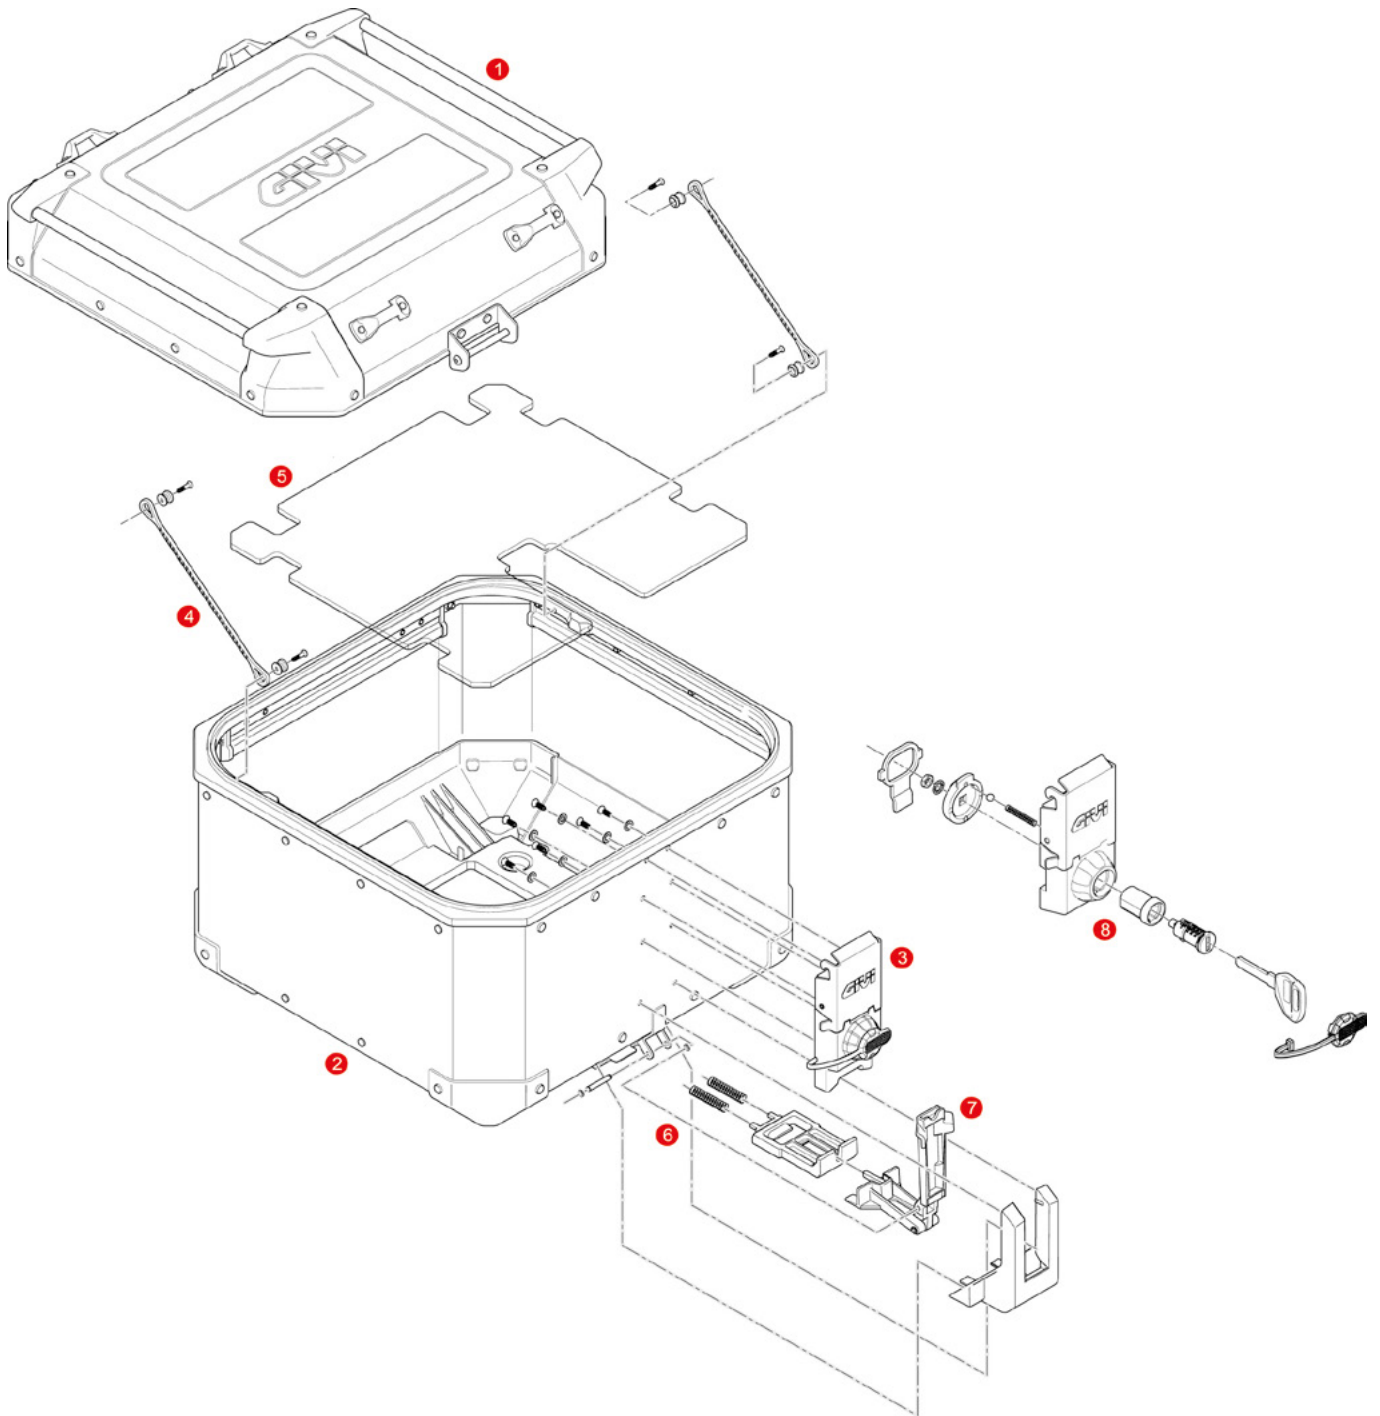

OBKN58A / OBKN58B / OBKN42A / OBKN42B TREKKER OUTBACK TOP CASE

1	ZOBKN58ACM	OBKN58A assembled Top Shell silver aluminium		
	ZOBKN58BCM	OBKN58B assembled Top Shell black aluminium		
	ZOBKN42ACM	OBKN42A assembled Top Shell silver aluminium		
	ZOBKN42BCM	OBKN42B assembled Top Shell black aluminium		
2	ZOBKN58AFM	OBKN58A assembled Bottom Shell aluminium		
	ZOBKN58BFM	OBKN58B assembled Bottom Shell black aluminium		
	ZOBKN42AFM	OBKN42A assembled Bottom Shell aluminium		
	ZOBKN42BFM	OBKN42B assembled Bottom Shell black aluminium		
3	Z8024MR	Lock set		

4	Z115R	Stop bag opening yarn, 2 pcs.		
5	Z8098R	Soft inner mat for OBK58		
	Z8099R	Soft inner mat for OBK42		
6	Z1782CR	Bolt with springs		
7	Z8025R	Mounted release system		
8	SL101	Security lock set including cylinder, 2 keys, bush and under lock platelets		
	Z8032R	Dustproof cap		
	Z4912R	Trim for aluminium cases, 180cm