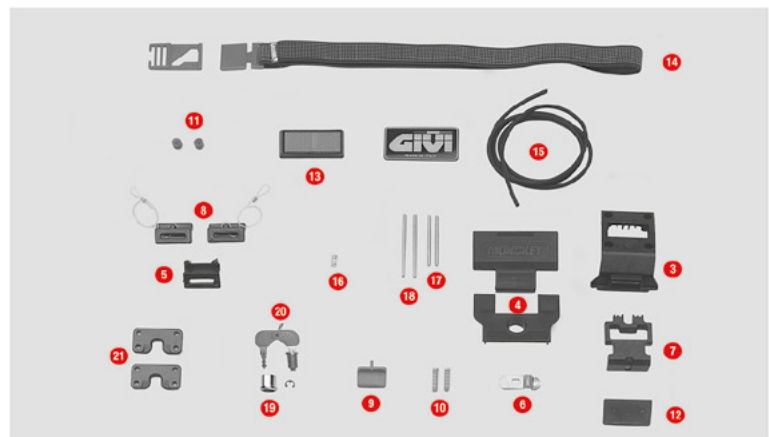

E38

7	Z106	Bolt		
10	Z109	Long bolt springs		
11	Z112R	Red pulley, 4 pcs.		
15	Z159R	Bag lock lining, 1 pcs.		
16	Z1237	Push button spring with washer		

17	Z193	Hinge pin 62 mm		
18	Z195	Pin D. 04x80 mm		
19	Z210	Chrome bushing for lock set		
20	Z140R	Key locks with corresponding bush with red handle