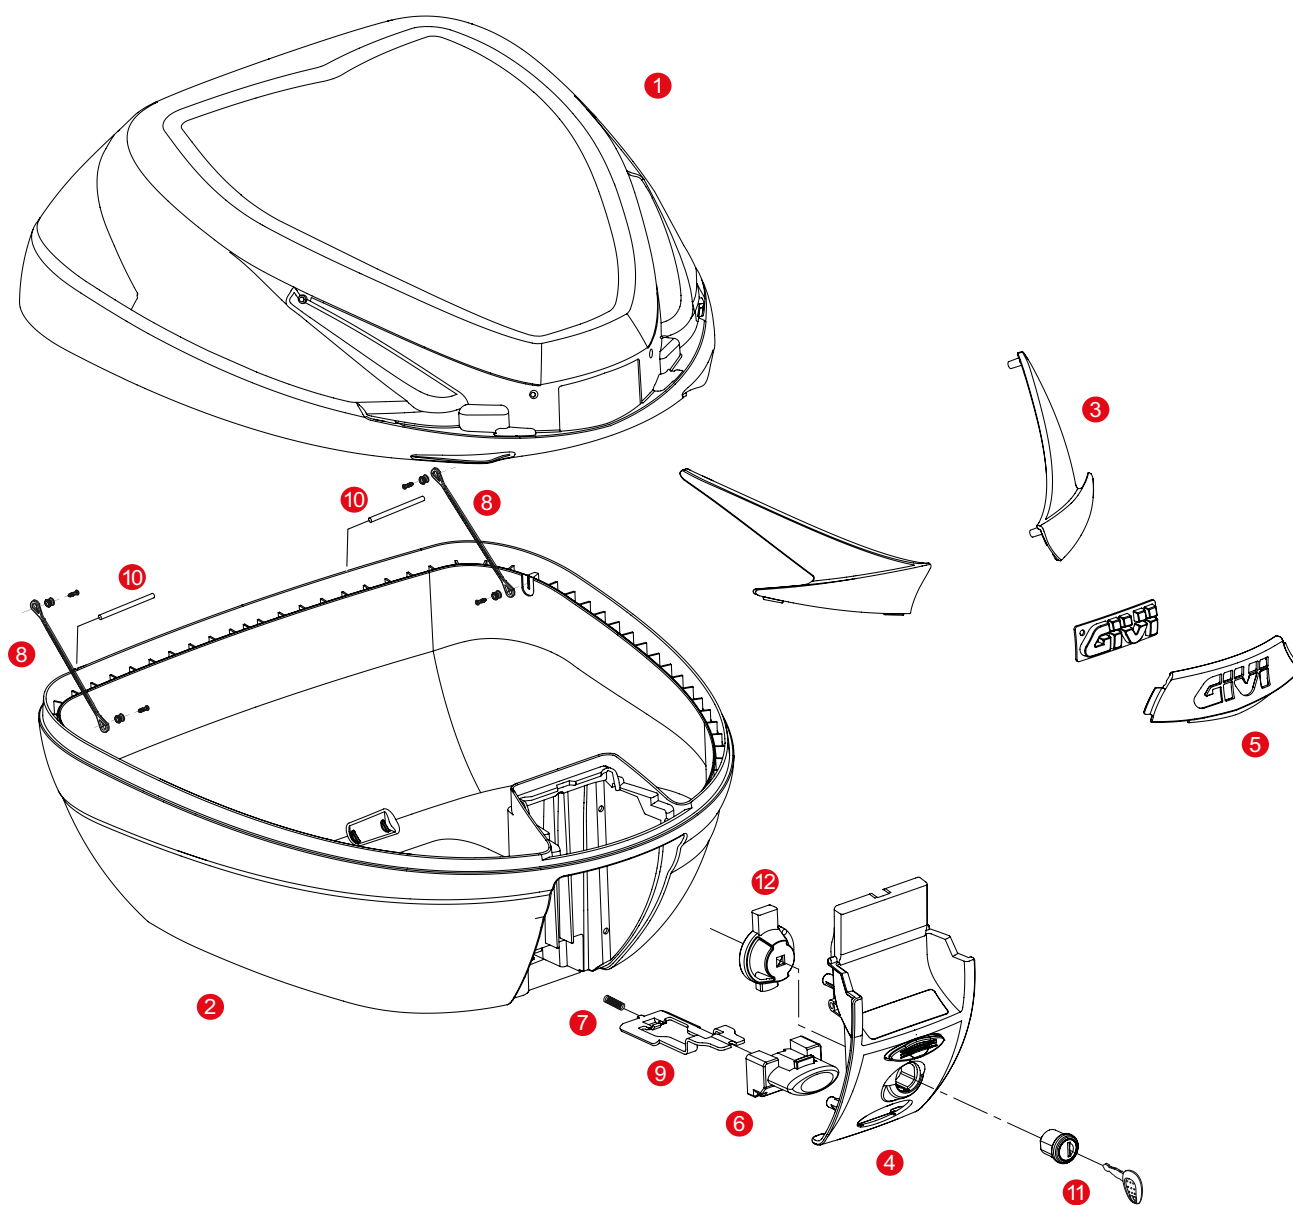

B330 / B330 TECH

1	Z3420CNM	B330 assembled Top Shell		
	Z3420CNTM	B330 TECH assembled Top Shell		
2	Z3420FNM	Fondo B330 assembled Bottom Shell		
	Z3420FNMTM	Fondo B330 TECH assembled Bottom Shell		
3	Z3421R	Red reflectors (for B330)		
	Z3421FR	Smoked reflectors (for B330 TECH)		
4	Z2751NM	Lock set		
	Z2751NTM	Lock set for Tech version		
5	Z3422R	Central plate B330		
6	Z645R	Push button red		

	Z645CR	Opening push button chromed		
7	Z191R	Push button spring, 1 pcs.		
8	Z115R	Stop bag opening yarn, 2 pcs.		
9	Z762NR	Bolt, 1 pcs.		
10	Z590R	Pin. Medium, 2 pcs.		
11	Z140R	Key locks with corresponding bush with red handle		
	Z661A	Key locks with corresponding bush with silver handle		
12	Z3006R	Plate below lock, for standard key		
	Z4512R	Plate below lock for Security Lock key