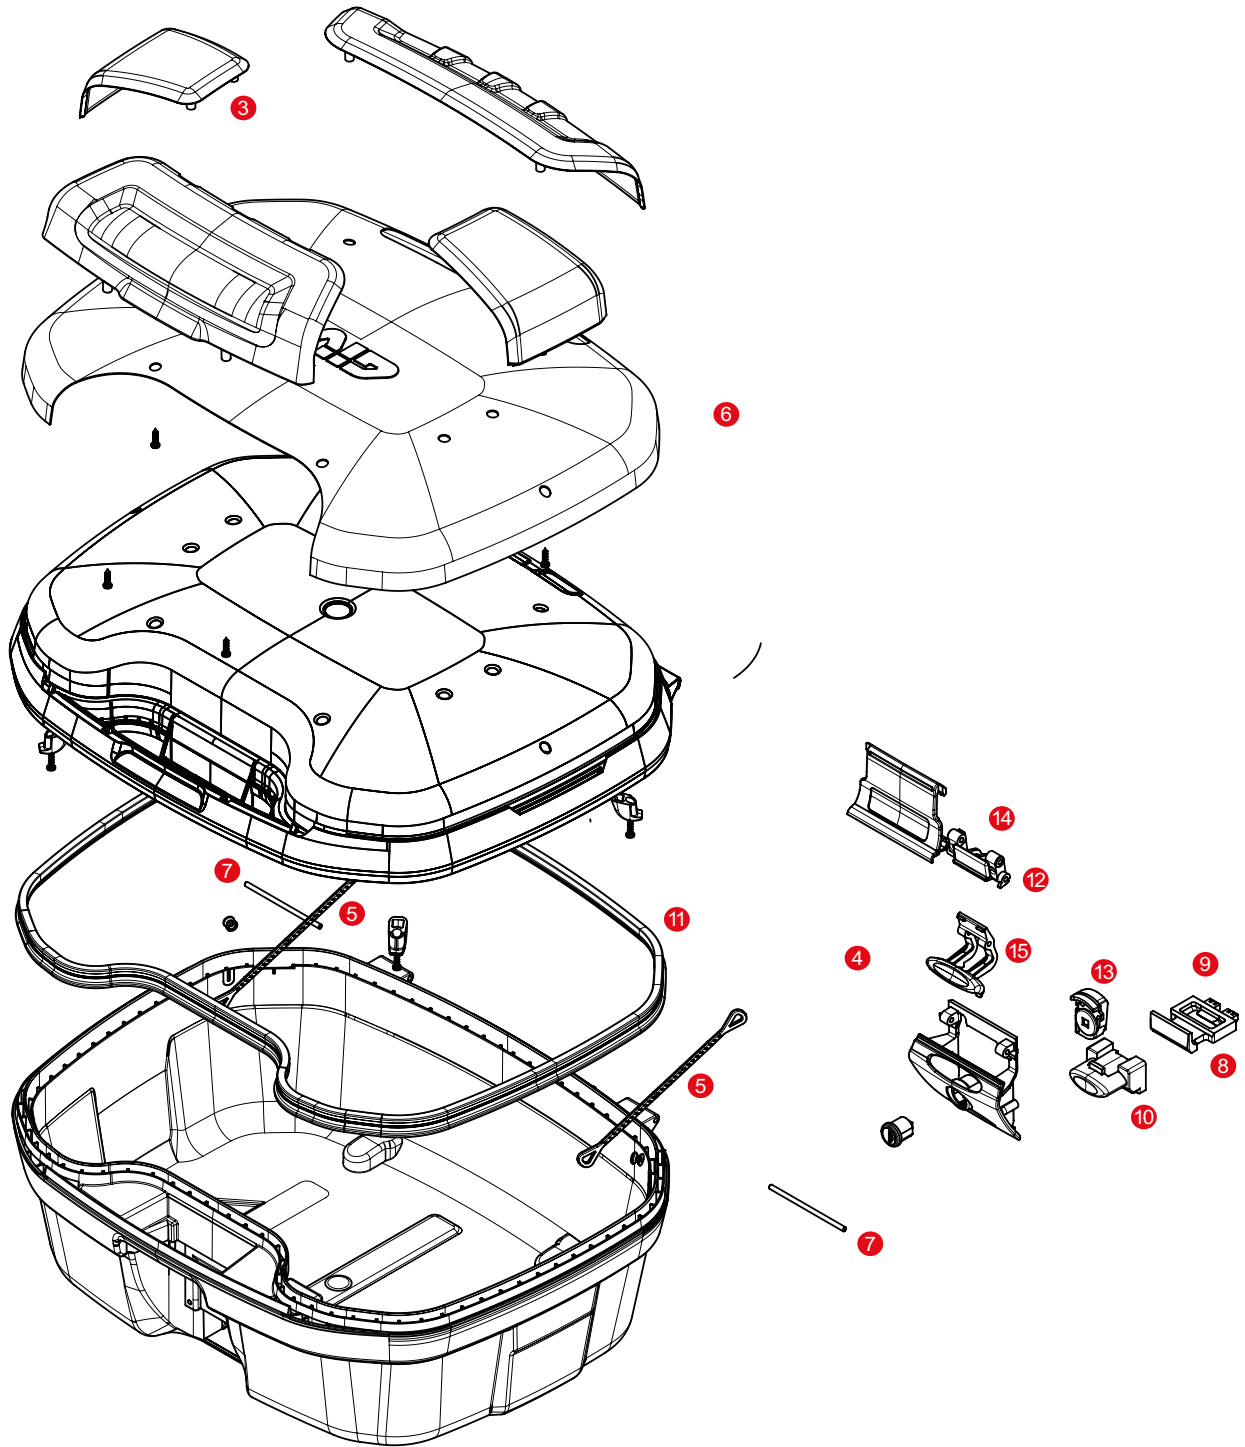

TRK35N / TRK35B TREKKER II 35

	Z2282CNM	TRK35N assembled Top Shell		
	Z2282CBM	TRK35B assembled Top Shell black		
	Z2282FNM [SIMBOLIZ: S]	TRK35N-TRK35B assembled Bottom Shell		
3	Z9681R	Top Shell plates set		
4	Z641N33M	Hinge stop		
5	Z599	Nylon stop bag opening yarn		
6	Z7813OXR	TRK35N aluminium cover		
	Z7813NR	TRK35B black painted aluminium cover		
7	Z721R	Pin. D. 04x85 mm		
8	Z106	Bolt		
9	Z109	Long bolt springs		

10	Z645CR	Opening push button chromed		
	Z2106R	Elastic belt		
11	Z795R	Trim (1 pc)		
	Z409R	Name holder, 1 pcs.		
	Z630	Steel spheres D. 6		
12	Z632R	Steel torsion spring		
13	Z4513R	Plate below lock for Security Lock key		
14	Z643NR	Lock set element black		
15	Z644NR	Opening push button black		
	Z647R	Torsion spring, 1 pcs.		
	SL101	Security lock set including cylinder, 2 keys, bush and under lock platelets