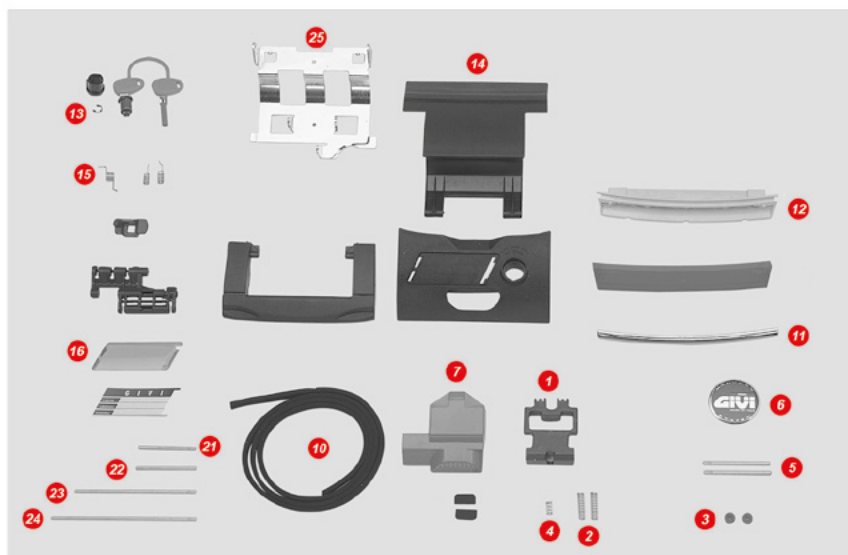

E35

1	Z106	Bolt		
2	Z109	Long bolt springs		
3	Z112R	Red pulley, 4 pcs.		
4	Z1237	Push button spring with washer		
5	Z193	Hinge pin 62 mm		
11	Z362	Light seat chromed		

12	Z828	Stop lamp holder		
	Z358	Circuit with lamps for version with stop light already mounted		
13	Z140R	Key locks with corresponding bush with red handle		
16	Z286	Glass for small name plate		
24	Z297 [SIMBOL2:S]	Pin 140 mm