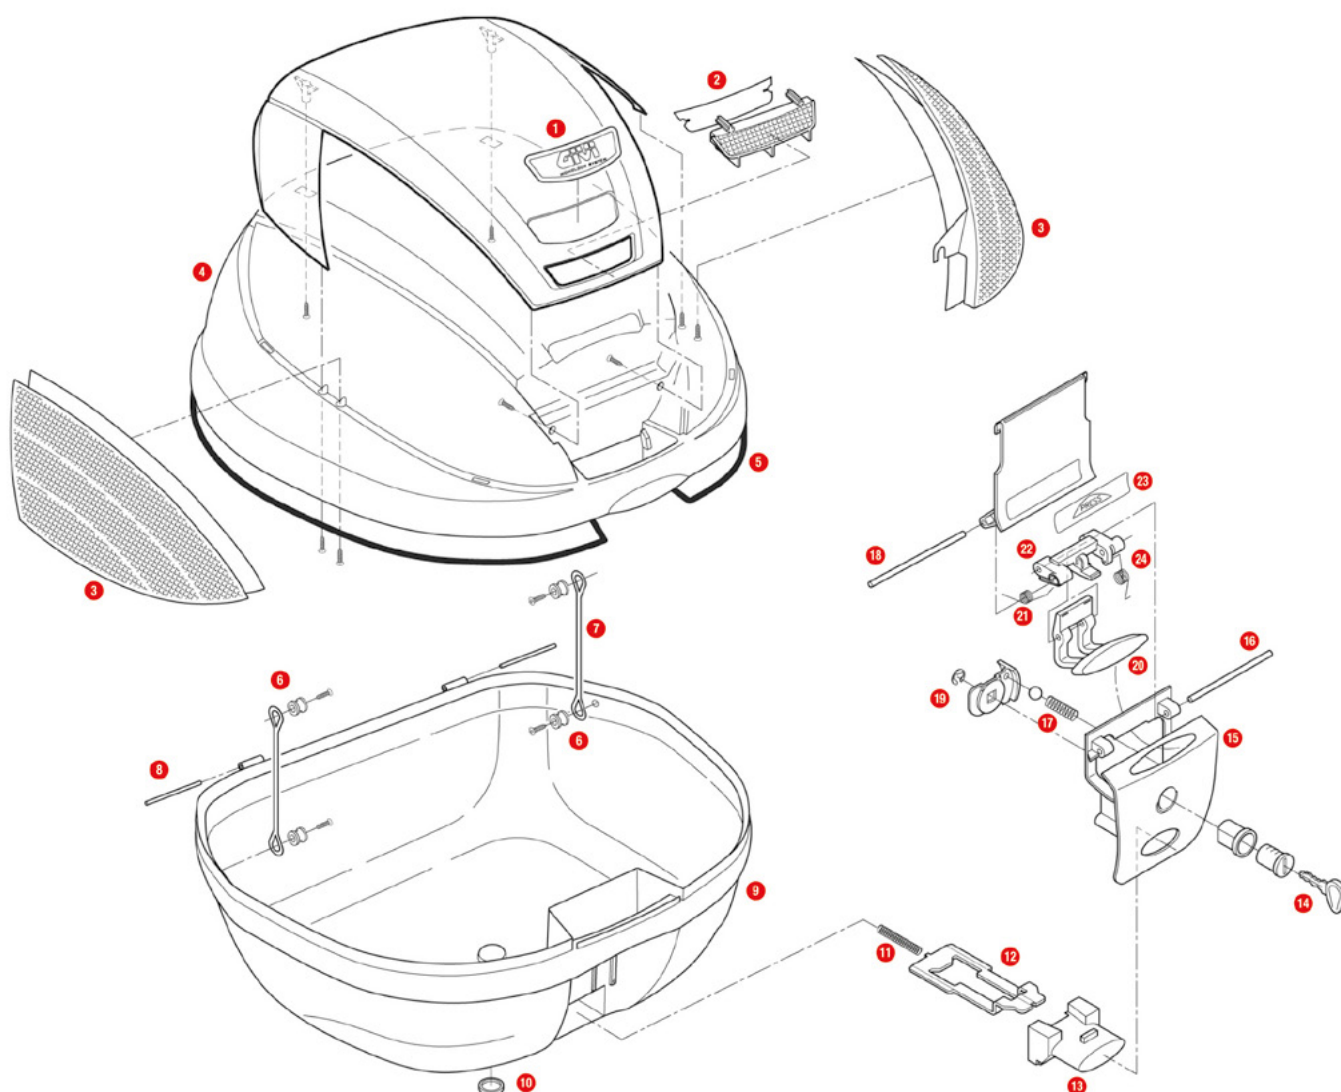

E370 / E370 TECH

1	Z1294R	E470 GIVI logo, 1 pcs		
2	Z750R	Top-case reflector, red		
	Z750TR	Top-case smoked reflector, (for E370 Tech)		
3	Z1383R	Top-case reflectors, right and left (only for E370)		
	Z1383TR	Smoked reflectors (right and left), 1 kit (only for E370 Tech)		
4	Z370CNR	E370 top-shell black, 1 pcs.		
	Z370CNTM	E370 Tech assembled top-shell		
	Z846R	Circuit covering cap, 1 pc.		
	Z350FNM	E350 - E340 - E370 bottom-shell black		
	Z370CNMR	E370 assembled top-shell black		
	Z641NM	Lock set		
	Z641NTM	Lock set (for TECH version)		
5	Z159R	Bag lock lining, 1 pcs.		
6	Z112R	Red pulley, 4 pcs.		
7	Z115R	Stop bag opening yarn, 2 pcs.		
8	Z635R	Pin. D. 04x48 mm, 2 pcs.		
10	Z1235	Injection covering cap		

11	Z191R	Push button spring, 1 pcs.		
12	Z761NR	Bolt, 1 pcs.		
13	Z645R	Push button red		
	Z645CR	Opening push button chromed		
14	Z140R	Key locks with corresponding bush with red handle		
	Z661A	Key locks with corresponding bush with silver handle		
15	Z641NR	Hinge black		
16	Z637R	Pin. D. 04x75 mm, (1 piece)		
17	Z1384R	Cylinder spring and steel spheres, 1 kit		
18	Z721R	Pin. D. 04x85 mm		
19	Z640R	Plate below lock for standard key		
	Z4513R	Plate below lock for Security Lock key		
20	Z644R	Opening push button, red, 1 pcs. (for top-case V46)		
21	Z632R	Steel torsion spring		
22	Z643R	Lock set element red, 1 pcs.		
	Z643NR	Lock set element black		
23	Z409R	Name holder, 1 pcs.		
24	Z647R	Torsion spring, 1 pcs.