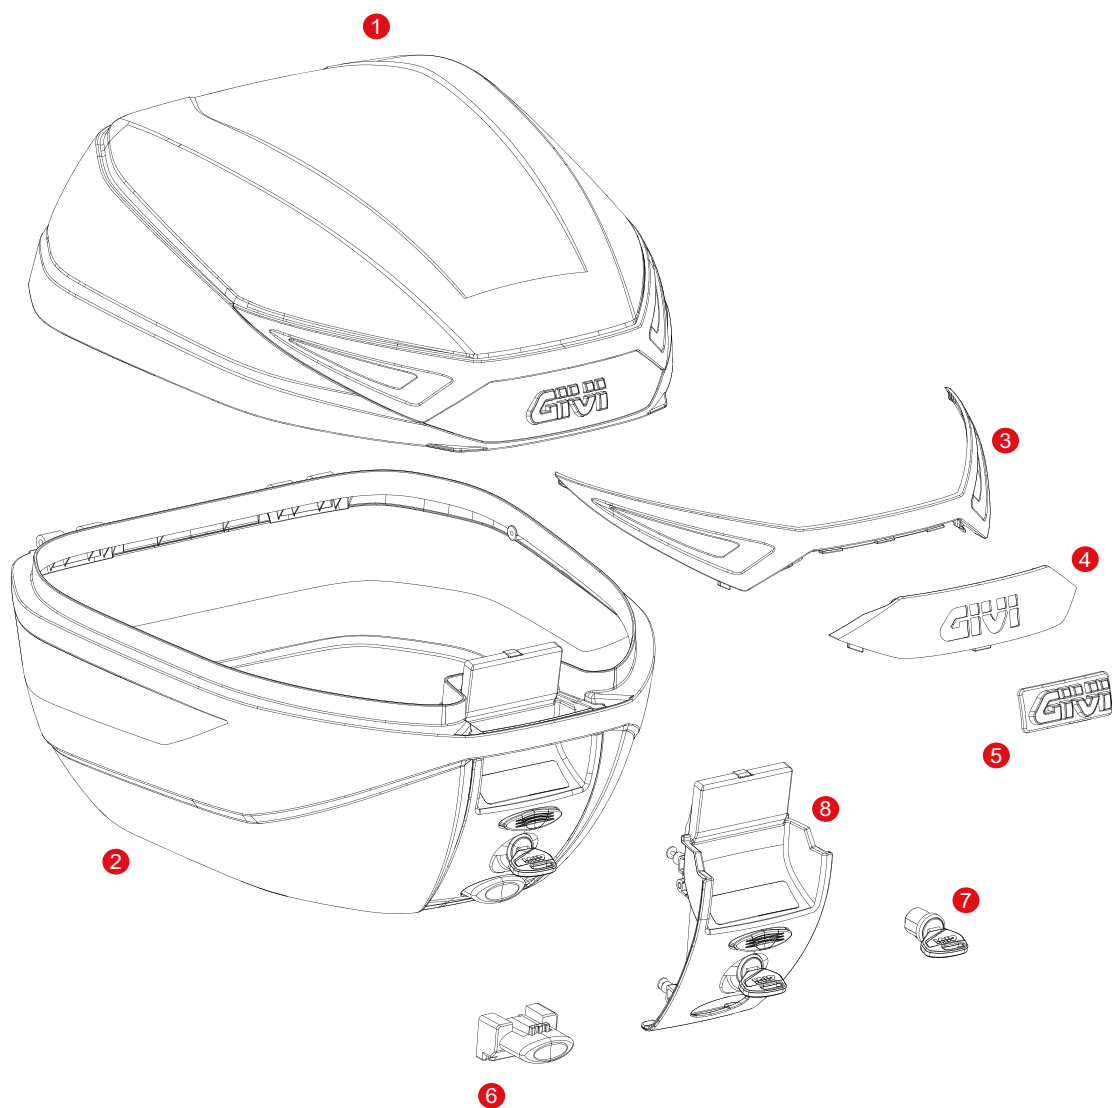

C30N / C30NT

1	ZC30CNMR	C30N assembled Top Shell		
	ZC30CNTMR	C30NT assembled Top Shell		
2	ZC30FNMR	C30 assembled Bottom Shell		
3	Z2663NR	Red reflectors (for C30N)		
	Z2663NTR	Smoked reflectors (for C30NT)		

4	Z2670-LR	Painted central plate		
5	Z229	Chromed GIVI brand		
6	Z645NR	Push button black		
7	Z140R	Key locks with corresponding bush with red handle		
8	Z2751M-C30R	Lock set