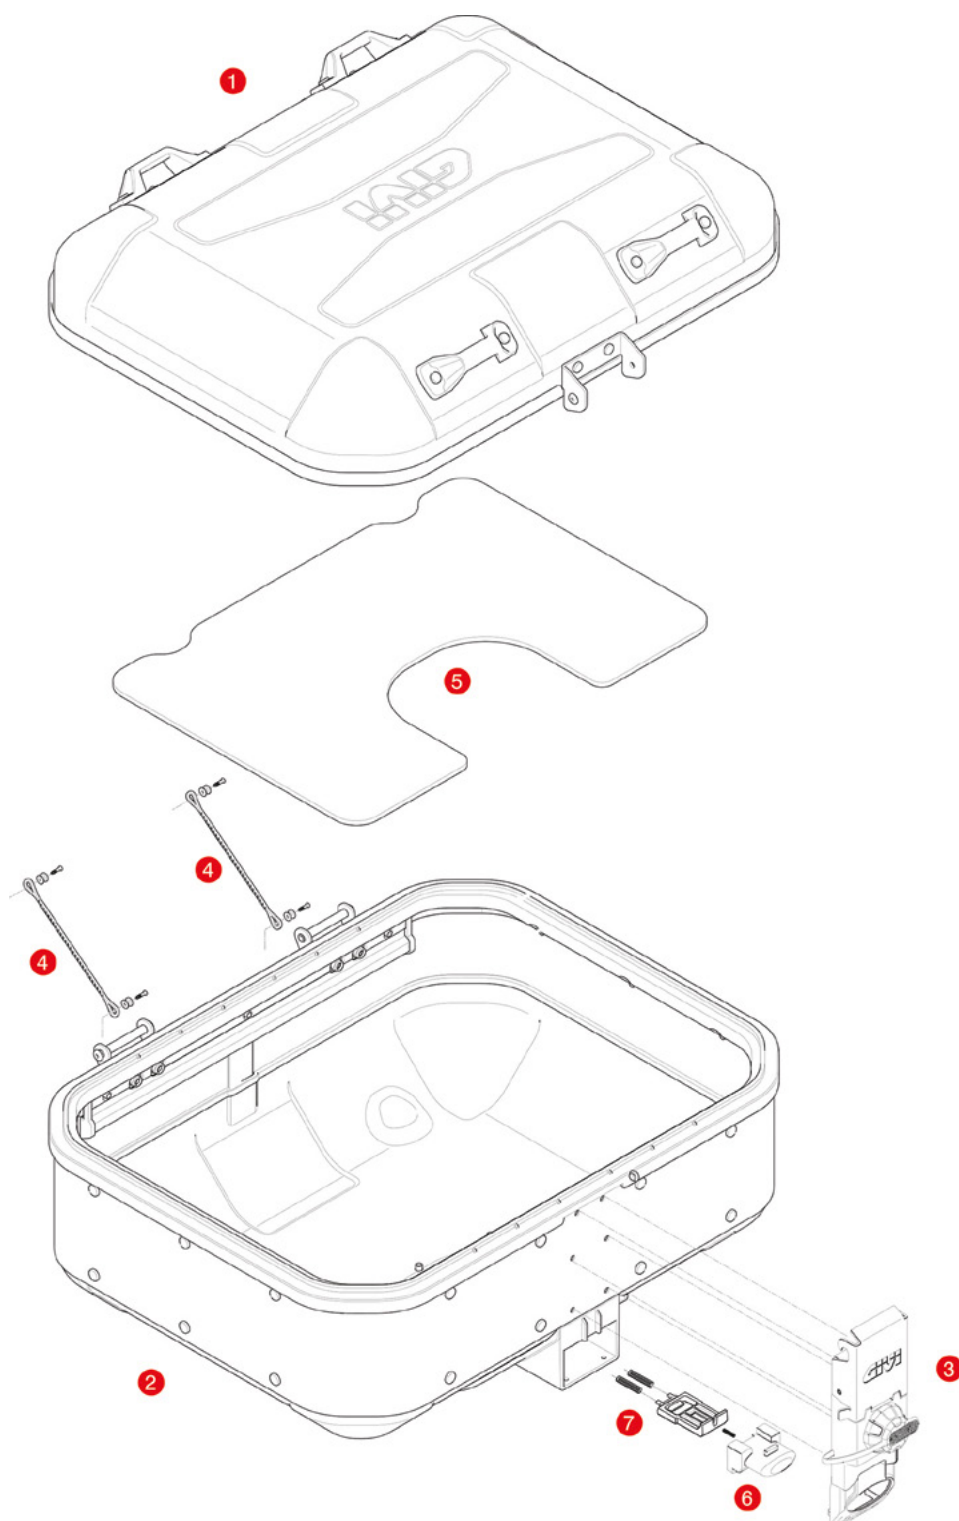

DLM46 / DLM30 TREKKER DOLOMITI

1	Z7710R	DLM46A - DLM30A top-shell		
	Z7710BR	DLM46B - DLM30B black painted top-shell		
2	Z7716-46R	DLM46A bottom shell		
	Z7716-46BR	DLM46B painted black bottom shell		
	Z7716-30R	DLM30A bottom shell		
	Z7716-30BR	DLM30B painted black bottom shell		
3	Z8024M46R	DLM46 lock set		

	Z8024M30R	DLM30 lock set		
4	Z115R	Stop bag opening yarn, 2 pcs.		
5	Z8103R	Inner mat		
6	Z645CR	Opening push button chromed		
7	Z1782CR	Bolt with springs		
	SL101	Security lock set including cylinder, 2 keys, bush and under lock platelets