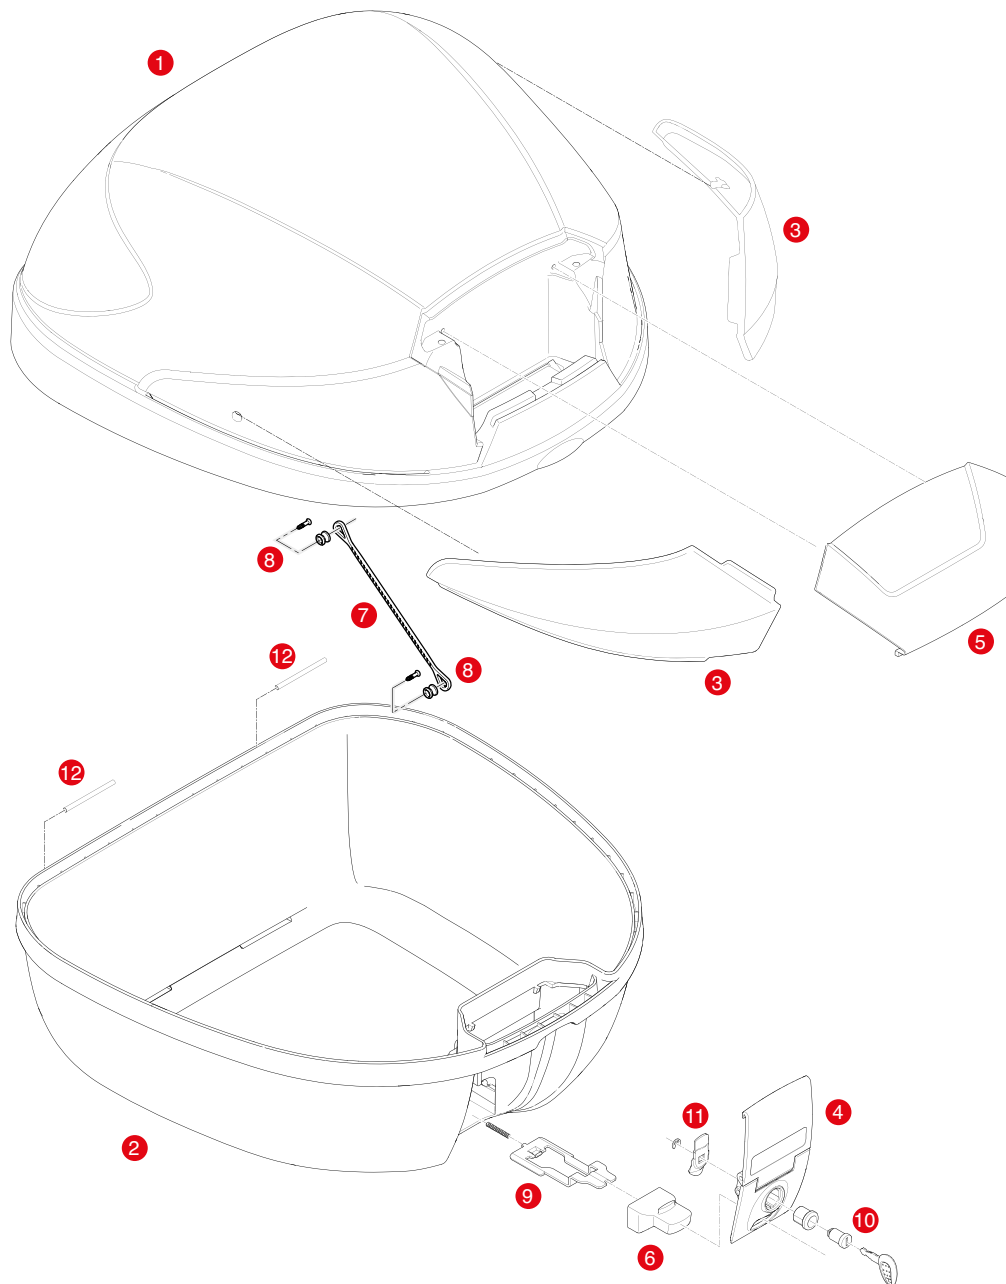

B29N / B29NT

3	Z2911R	Red reflectors (for B29N)		
	Z2911FR	Smoked reflectors (for B29NT)		
4	Z314NM	Hinge black, mounted		
	Z314NTM	B29NT hinge		
5	Z2910R	B29 central plate		
6	Z315	Red push button		
	Z315NR	Black push button		

7	Z115R	Stop bag opening yarn, 2 pcs.		
8	Z112R	Red pulley, 4 pcs.		
9	Z310	Bolt		
10	Z140R	Key locks with corresponding bush with red handle		
	Z140NR	Key locks with corresponding bush with black handle		
12	Z193	Hinge pin 62 mm