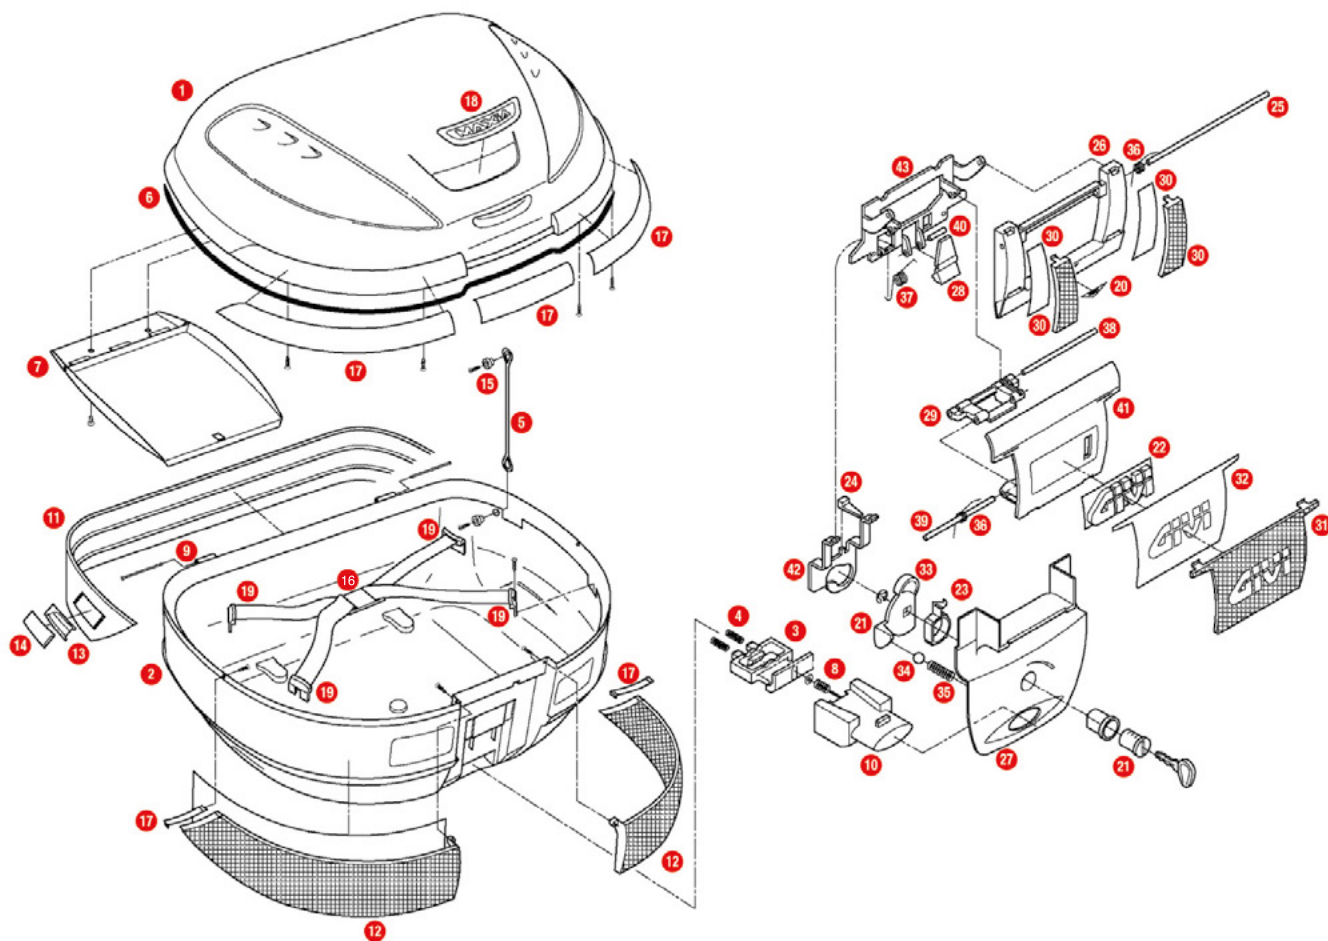

E52 MAXIA / E52 MAXIA TECH

2	Z52FNM	E52 bottom-shell, black		
	Z52FNTM	E52 Tech assembled bottom-shell black		
3	Z106	Bolt		
4	Z109	Long bolt springs		
5	Z115R	Stop bag opening yarn, 2 pcs.		
6	Z159R	Bag lock lining, 1 pcs.		
	Z1237	Push button spring with washer		
9	Z590R	Pin. Medium, 2 pcs.		
10	Z206	Push button red		
	Z206NR	Button + Button Spring (for TECH version)		
11	Z218N	Black rear band		
12	Z223	Red reflector		
	Z223TR	Smoked reflectors (for E52 Tech)		
14	Z286	Glass for small name plate		
15	Z339	Red pulley		
16	Z633	Spare elastic belt		
	Z682N	Lock set		
	Z682NTM	Hinge stop (for E52Tech)		

21	Z661	Key locks with corresponding bush with red handle		
22	Z229	Chromed GIVI brand		
23	Z234A	Acetalic latch (A)		
24	Z234B	Acetalic latch (B)		
25	Z297 [SIMBOLIZ:S]	Pin 140 mm		
26	Z367N	Black handle		
27	Z368N	Bottom black hinge with serigraphy		
31	Z617	Upper reflecting red plate		
	Z617NR	Upper reflecting silver plate (for E52 Tech)		
32	Z626	White screen for central handle		
33	Z628	Black lock plate		
34	Z630	Steel spheres D. 6		
35	Z631	Zinc-plated cylindric steel spring		
36	Z632R	Steel torsion spring		
37	Z634	Steel spring for rod		
38	Z721R	Pin. D. 04x85 mm		
39	Z195	Pin D. 04x80 mm