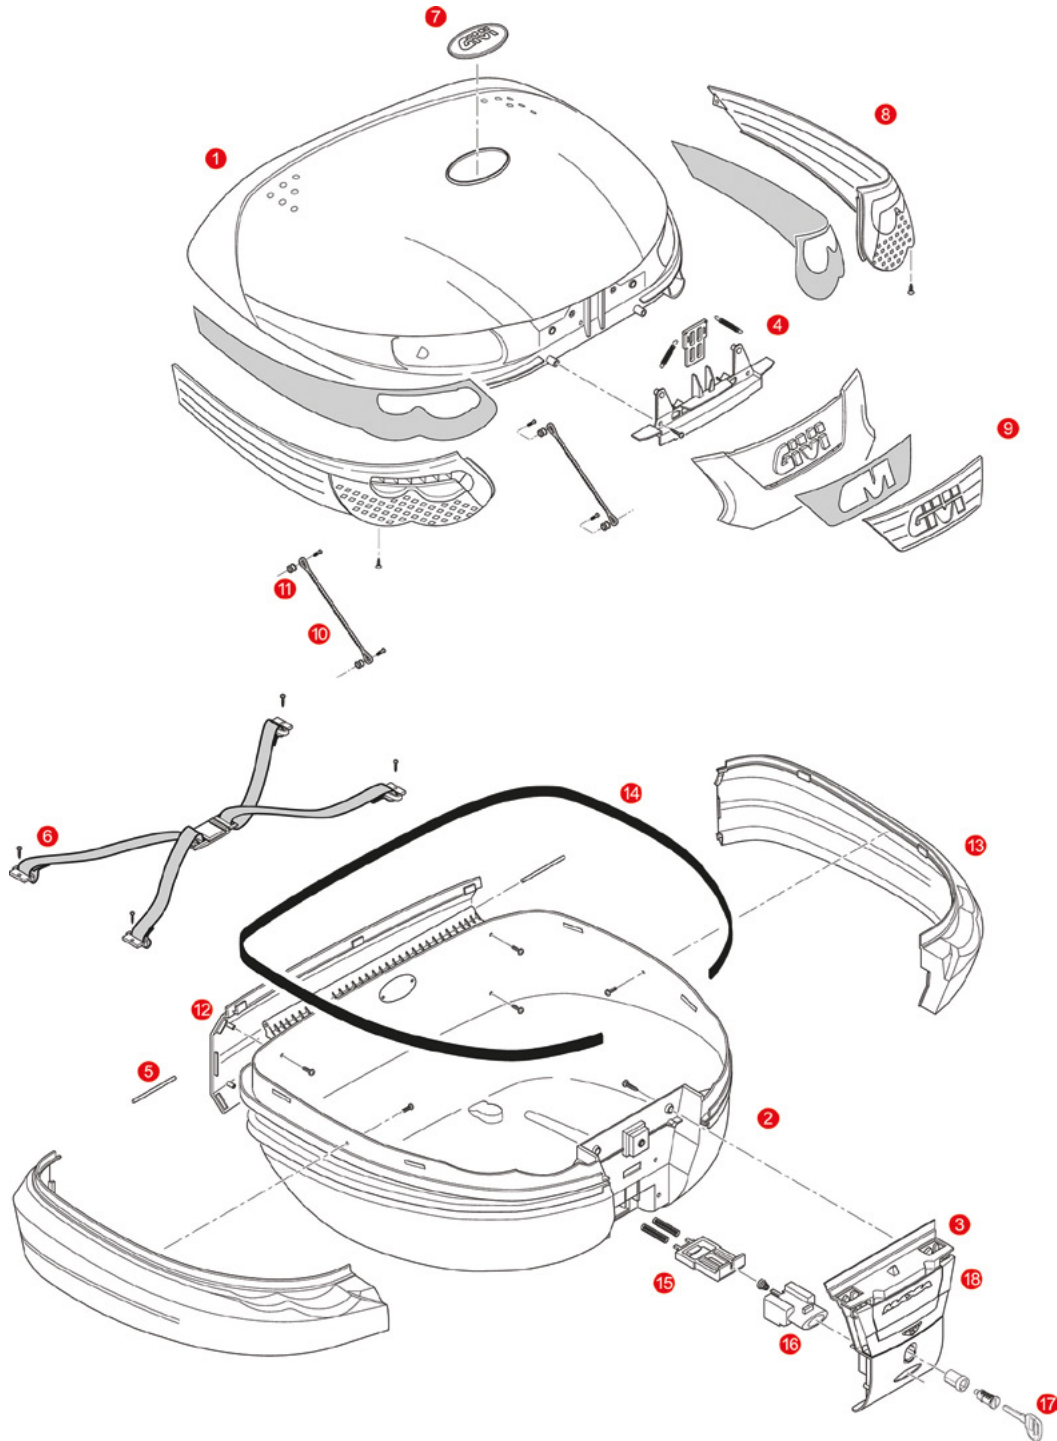

E55 MAXIA 3 / E55 MAXIA 3 TECH

2	Z55FNM	E55 assembled Bottom Shell Black		
	Z55FNTM	E55 TECH assembled Bottom Shell Black		
	Z398NTMR	Hinge stop (for top-case E55NT TECH)		
4	Z677R	Latch System Cover		
5	Z590R	Pin. Medium, 2 pcs.		
6	Z285	Inner strap		
7	ZV55R	Adhesive Givi Logo		
8	Z696R	Pair of side reflectors (for top-case E55 MAXIA 3)		
10	Z1684R	Pair of opening hinges		
12	Z692R	Replacement rear band		
	Z692N902R	Replacement back band (for top-case E55NT TECH)		

14	Z1908R	Trim		
15	Z1782R	Bolt + Bolt Springs		
16	Z206R	Button + Button Spring (for E55 MAXIA 3 / V56N / V56NN)		
	Z206NR	Button + Button Spring (for TECH version)		
17	Z661	Key locks with corresponding bush with red handle		
	Z661A	Key locks with corresponding bush with silver handle		
	Z4514R	Plate below lock for Security Lock key		
18	Z695A900SR	Front handle panel, matt silver with GIVI logo		
	Z695N902SR	Front handle panel, black with GIVI logo		
	Z2276R	Pair of stop bag opening yarn