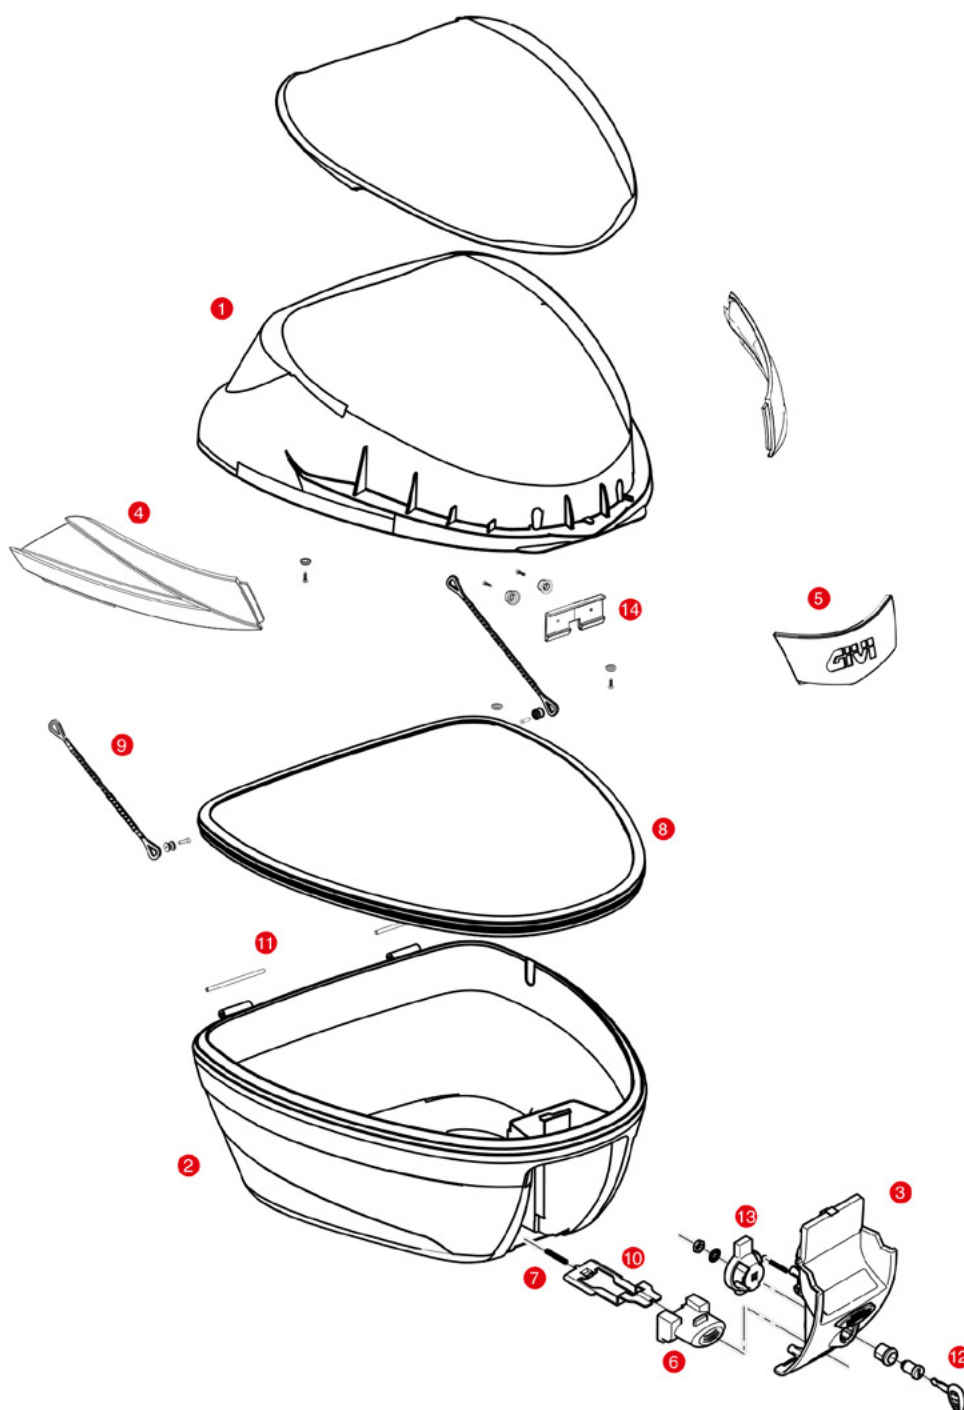

B34NMAL / B34NTMAL

1	Z3400CNM	B34NMAL assembled Top Shell Black		
	Z3400CNTM	B34NTMAL assembled Top Shell		
2	Z3400FNM	B34NMAL assembled bottom shell, black		
	Z3400FNTM	B34NTMAL assembled bottom shell		
3	Z2751NM	Lock set		
	Z2751NTM	Lock set for Tech version		
4	Z3402R	Red reflectors (for B34NMAL)		
	Z3402FR	Smoked reflectors (for B34NTMAL)		
6	Z3012R	Closure system mounted on the lid		
	Z645CR	Opening push button chromed		

7	Z645R	Push button red		
8	Z3411R	Trim		
9	Z115R	Stop bag opening yarn, 2 pcs.		
10	Z761NR	Bolt, 1 pcs.		
11	Z590R	Pin. Medium, 2 pcs.		
12	Z140R	Key locks with corresponding bush with red handle		
	Z661A	Key locks with corresponding bush with silver handle		
13	Z3006R	Plate below lock, for standard key		
14	Z4512R	Plate below lock for Security Lock key		
15	Z3405R	Top-shell coupling tooth, complete