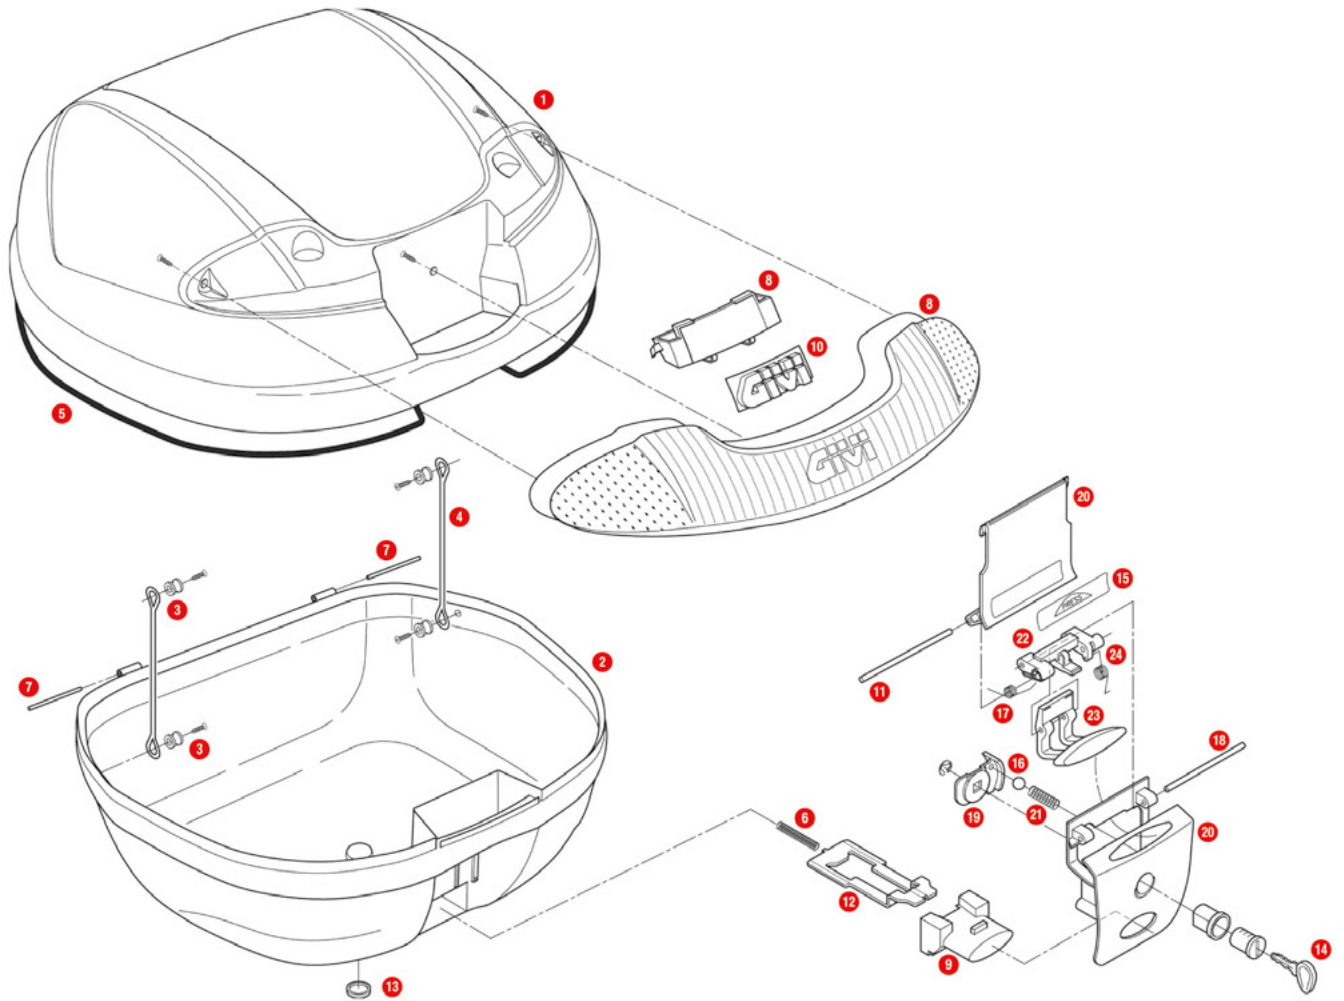

E340 VISION / E340 VISION TECH

1	Z340CNM	E340 top-shell black		
	Z340CNTM	E340 Tech assembled top-shell		
2	Z350FNM	E350 - E340 - E370 bottom-shell black		
3	Z112R	Red pulley, 4 pcs.		
4	Z115R	Stop bag opening yarn, 2 pcs.		
5	Z159R	Bag lock lining, 1 pcs.		
6	Z191R	Push button spring, 1 pcs.		
7	Z635R	Pin. D. 04x48 mm, 2 pcs.		
8	Z1648R	Red reflector with silver Bottom-shell		
	Z1648FR	Smoked reflector with silver bottom (for E340 Tech)		
9	Z645R	Push button red		
	Z645CR	Opening push button chromed		
10	Z229	Chromed GIVI brand		
11	Z721R	Pin. D. 04x85 mm		
12	Z761NR	Bolt, 1 pcs.		

13	Z1235	Injection covering cap		
	Z641NM	Lock set		
	Z641NTM	Lock set (for TECH version)		
14	Z140R	Key locks with corresponding bush with red handle		
15	Z409R	Name holder, 1 pcs.		
16	Z630	Steel spheres D. 6		
17	Z632R	Steel torsion spring		
18	Z637R	Pin. D. 04x75 mm, (1 piece)		
19	Z640R	Plate below lock for standard key		
	Z4513R	Plate below lock for Security Lock key		
20	Z641NR	Hinge black		
22	Z643R	Lock set element red, 1 pcs.		
23	Z644R	Opening push button, red, 1 pcs. (for top-case V46)		
24	Z647R	Torsion spring, 1 pcs.