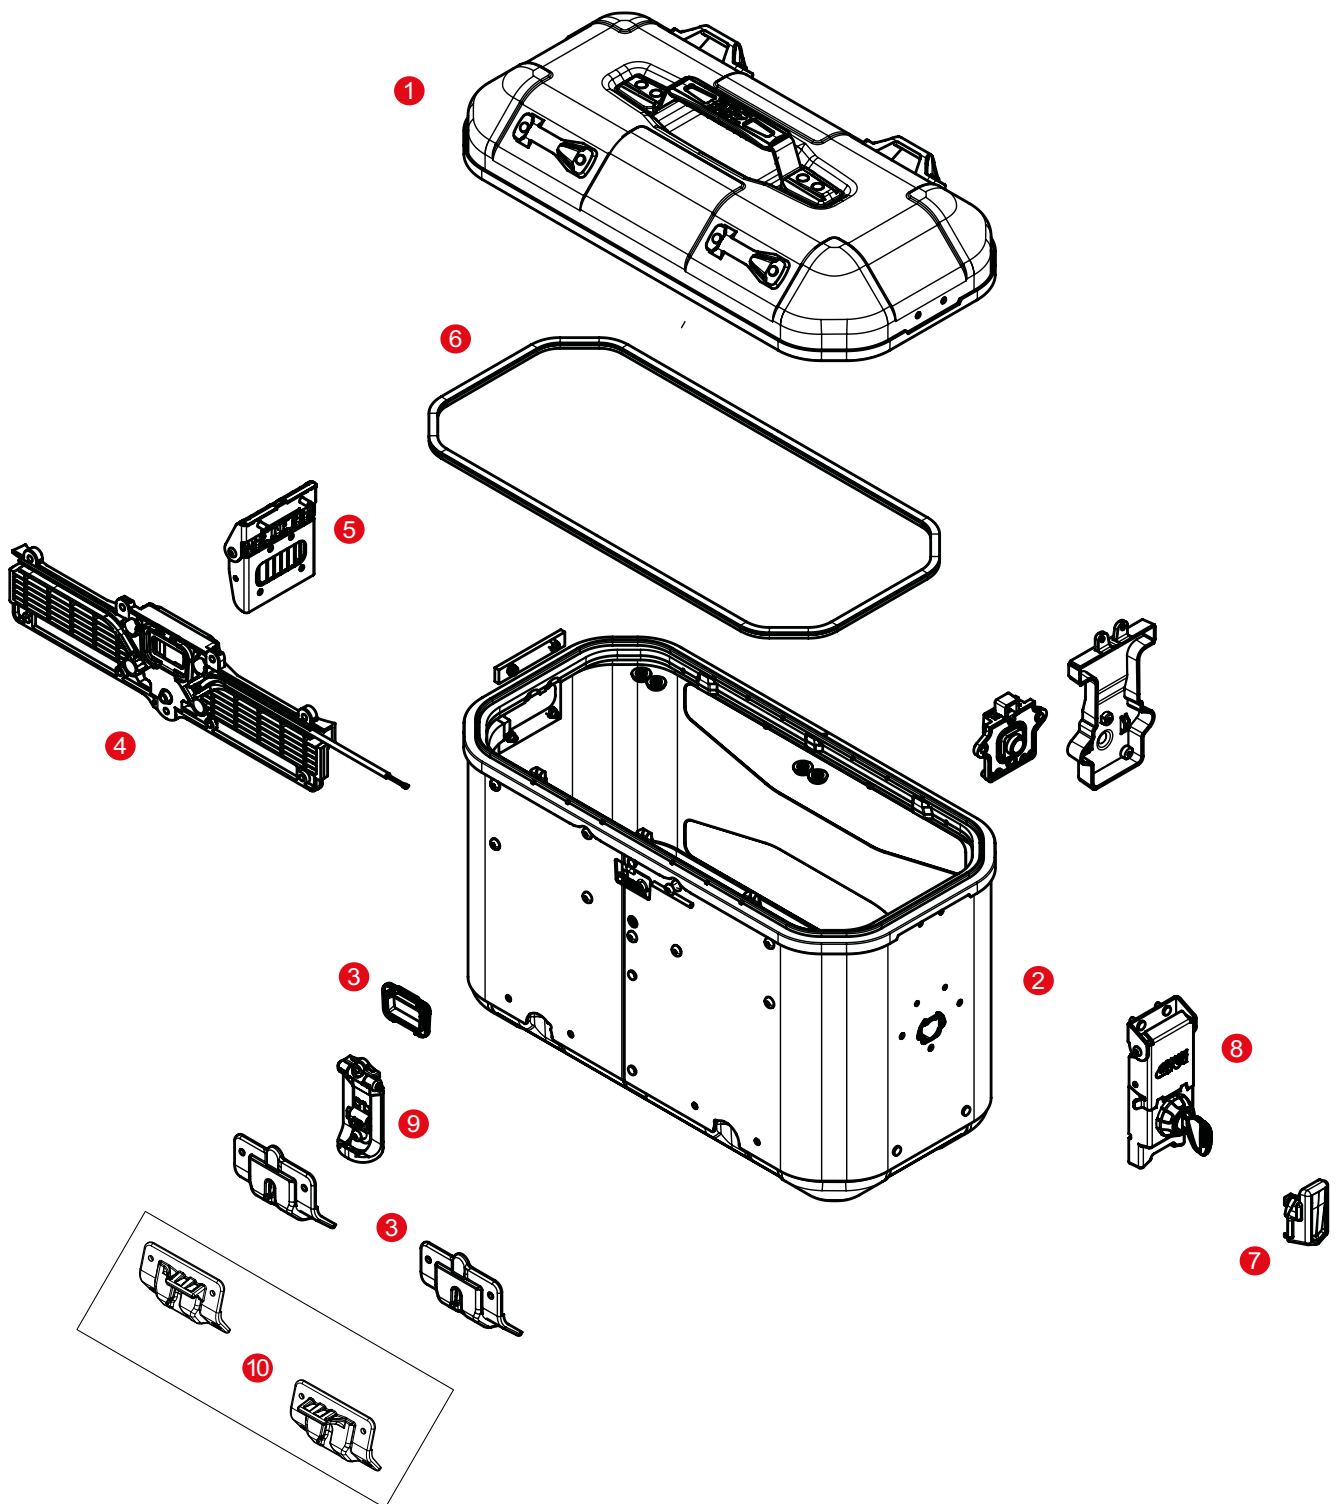

DLMK36A / DLMK36B TREKKER DOLOMITI (MONOKEY®)

1	ZDLMK36ARCM	DLMK36A assembled Top Shell in aluminium, right		
	ZDLMK36ALCM	DLMK36A assembled Top Shell in aluminium, left		
	ZDLMK36BRCM	DLMK36B black painted assembled Top Shell, right		
	ZDLMK36BLCM	DLMK36B black painted assembled Top Shell, left		
2	ZDLMK36ARFM	DLMK36A assembled Bottom Shell in aluminium, right		
	ZDLMK36ALFM	DLMK36A assembled Bottom Shell in aluminium, left		
	ZDLMK36BRFM	DLMK36B black painted assembled Bottom Shell, right		
	ZDLMK36BLFM	DLMK36B black painted assembled Bottom Shell, left		

3	Z9864MR	MONOKEY® DLMK fitting system		
4	Z9861MDXR	Reinforcement-right internal release mechanism		
	Z9861MSXR	Reinforcement - left internal release mechanism		
5	Z1233MR	Hinge cover top-bottom shell		
6	Z4912R	Trim for aluminium cases, 180cm		
7	Z9799R	Release lever		
8	Z8024MR-ALA	Hinge stop		
9	Z9837R	Hook system (Right / Left)		
10	Z9509R	Fitting kit MONOKEY® DLM RETRO FIT		
	SL101	Security lock set including cylinder, 2 keys, bush and under lock platelets