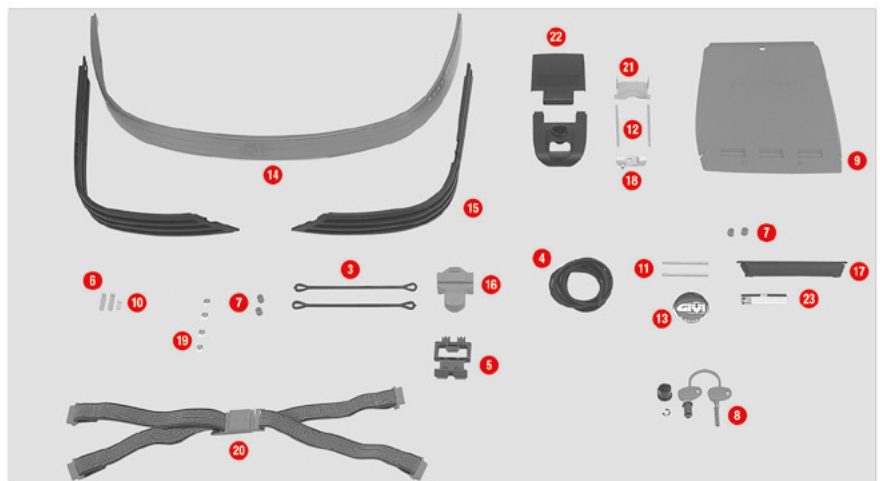

E360

1	Z360CNM	E360 top-shell black		
2	Z360FNM	E460-E360 bottom-shell black		
3	Z115R	Stop bag opening yarn, 2 pcs.		
4	Z159R	Bag lock lining, 1 pcs.		
5	Z106	Bolt		
6	Z109	Long bolt springs		
7	Z112R	Red pulley, 4 pcs.		
8	Z140R	Key locks with corresponding bush with red handle		
10	Z1237	Push button spring with washer		

12	Z195	Pin D. 04x80 mm		
14	Z214	Top-case reflector		
15	Z215N	Rear band black		
16	Z217	Push button		
18	Z277	Plate below lock		
20	Z285	Inner strap		
22	Z314N	Hinge black		
	Z155	Straps holder clip