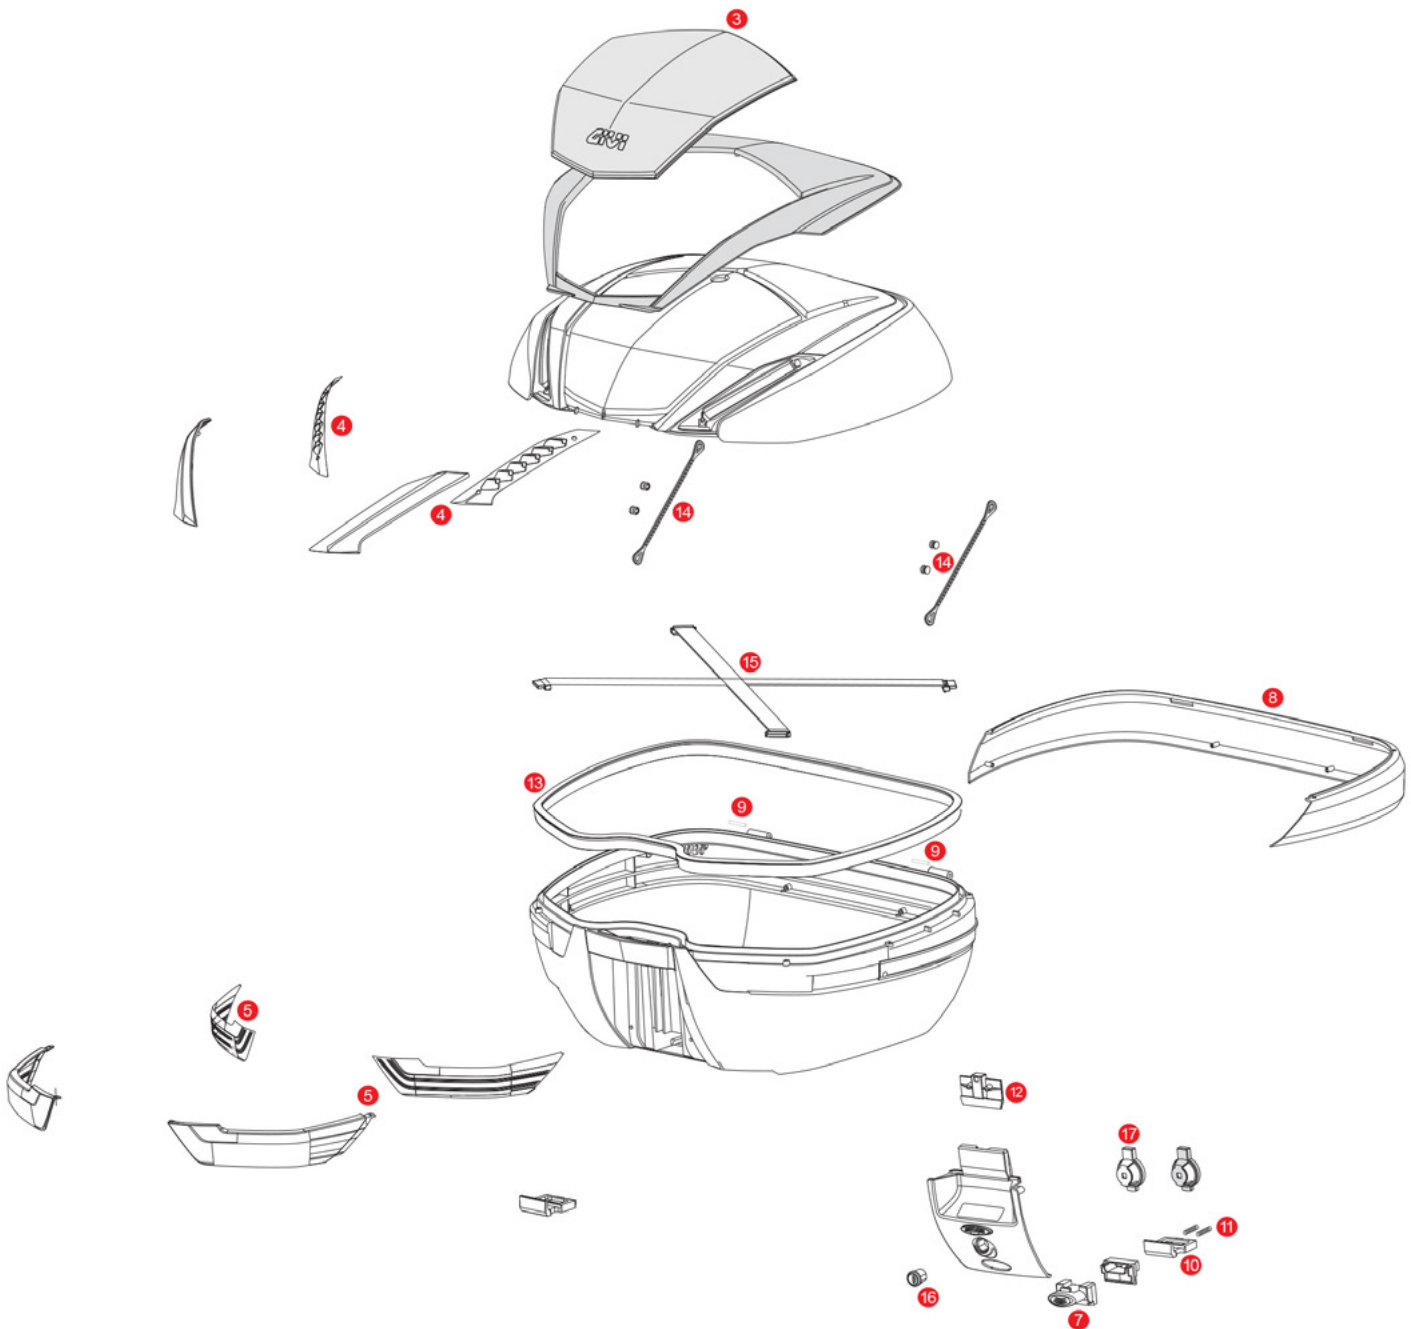

V47 / V47 TECH / V47NN / V47NN TECH / V47NNTFL

	ZV47CNM	V47 assembled top-shell		
	ZV47CNTM	V47 Tech assembled top-shell		
	ZV47FNM	V47 assembled bottom-shell black		
	ZV47FNTM	V47 Tech assembled bottom-shell black		
3	Z4706OXCR	Aluminium cover with anodizing cover/cap		
	Z4707R	Cover with carbon texture finishing (for V47NN / V47NNT / V56NN / V56NNT)		
4	Z4703R	Red reflectors with stop lamp holder (for V47)		
	Z4703FR	Smoked reflectors with stop lamp holder (for V47 Tech)		
5	Z4702R	Red bottom frame with stop lamp holder (for V47)		
	Z4702FR	Smoked bottom frame with stop lamp holder (for V47 Tech)		
	Z3007NV47M	Mounted lock set		

	Z3007NTV47M	Mounted lock set (for V47 Tech)		
7	Z1983R	Push button red		
	Z645CR	Opening push button chromed		
8	Z4701A900R	Silver rear band		
9	Z590R	Pin. Medium, 2 pcs.		
10	Z106	Bolt		
11	Z109	Long bolt springs		
12	Z3012R	Closure system mounted on the lid		
13	Z790R	Trim		
14	Z115R	Stop bag opening yarn, 2 pcs.		
15	Z285NEWR	Elastic belt		
16	SL101	Security lock set including cylinder, 2 keys, bush and under lock platelets		
17	Z4512R	Plate below lock for Security Lock key