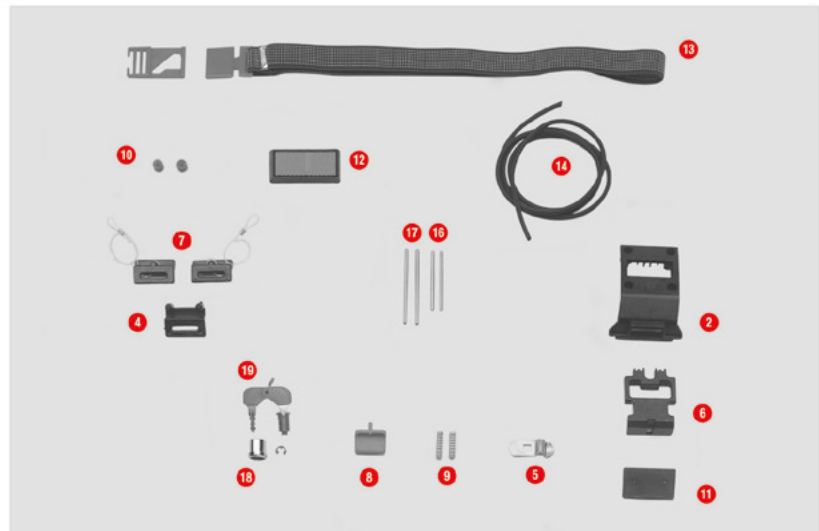

E28

6	Z106	Bolt		
9	Z109	Long bolt springs		
10	Z112R	Red pulley, 4 pcs.		
14	Z159R	Bag lock lining, 1 pcs.		
15	Z1237	Push button spring with washer		

16	Z193	Hinge pin 62 mm		
17	Z195	Pin D. 04x80 mm		
18	Z210	Chrome bushing for lock set		
19	Z140R	Key locks with corresponding bush with red handle