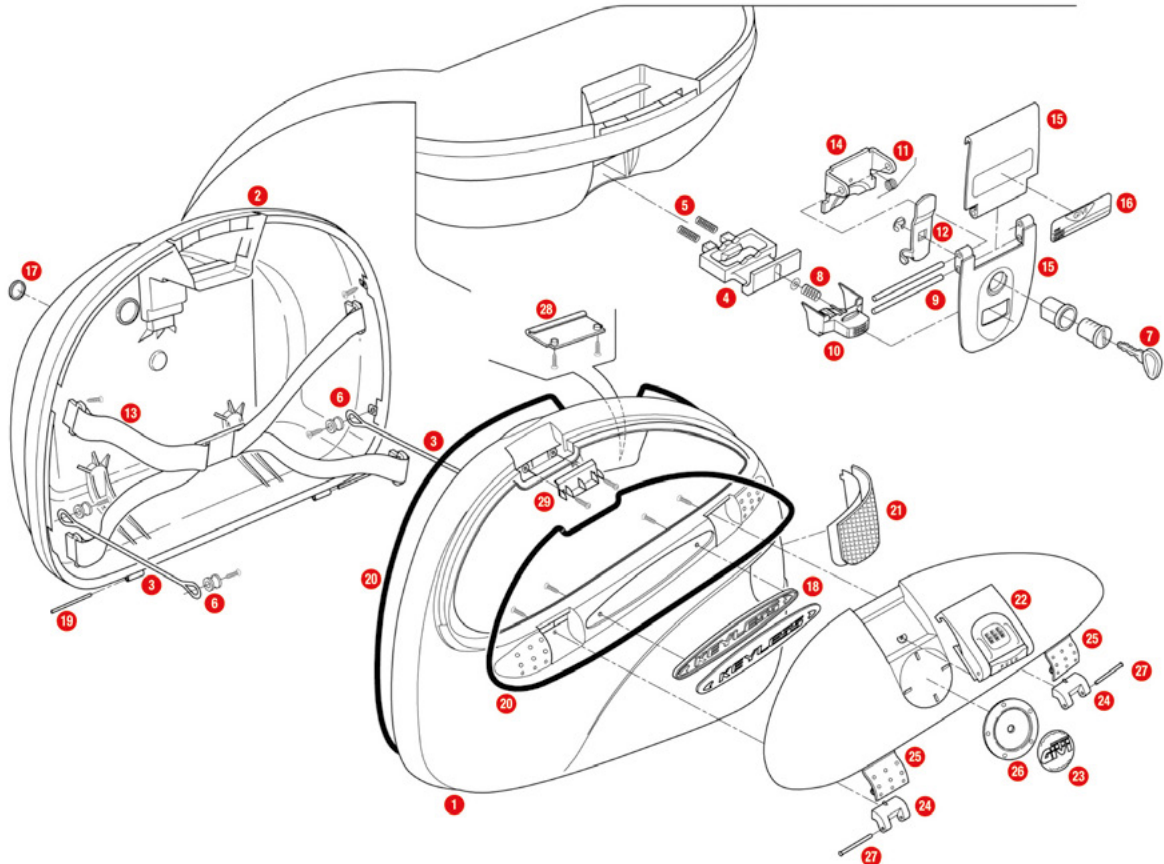

E41 KEYLESS

2	Z41FNM	E41 bottom shell, black		
3	Z599	Nylon stop bag opening yarn		
4	Z106	Bolt		
5	Z109	Long bolt springs		
6	Z112R	Red pulley, 4 pcs.		
7	Z140R	Key locks with corresponding bush with red handle		
8	Z1237	Push button spring with washer		
9	Z195	Pin D. 04x80 mm		
10	Z217	Push button		
11	Z236	Hinge spring		

12	Z277	Plate below lock		
13	Z285	Inner strap		
15	Z314N	Hinge black		
17	Z1235	Injection covering cap		
19	Z590R	Pin. Medium, 2 pcs.		
20	Z726	Black lock lining		
21	Z533	Reflectors with white bottom (pair)		
25	Z544	Caps (4 pcs.§)		
28	Z1239	Hinge plate in nylon		
29	Z1238	Nylon coupling tooth