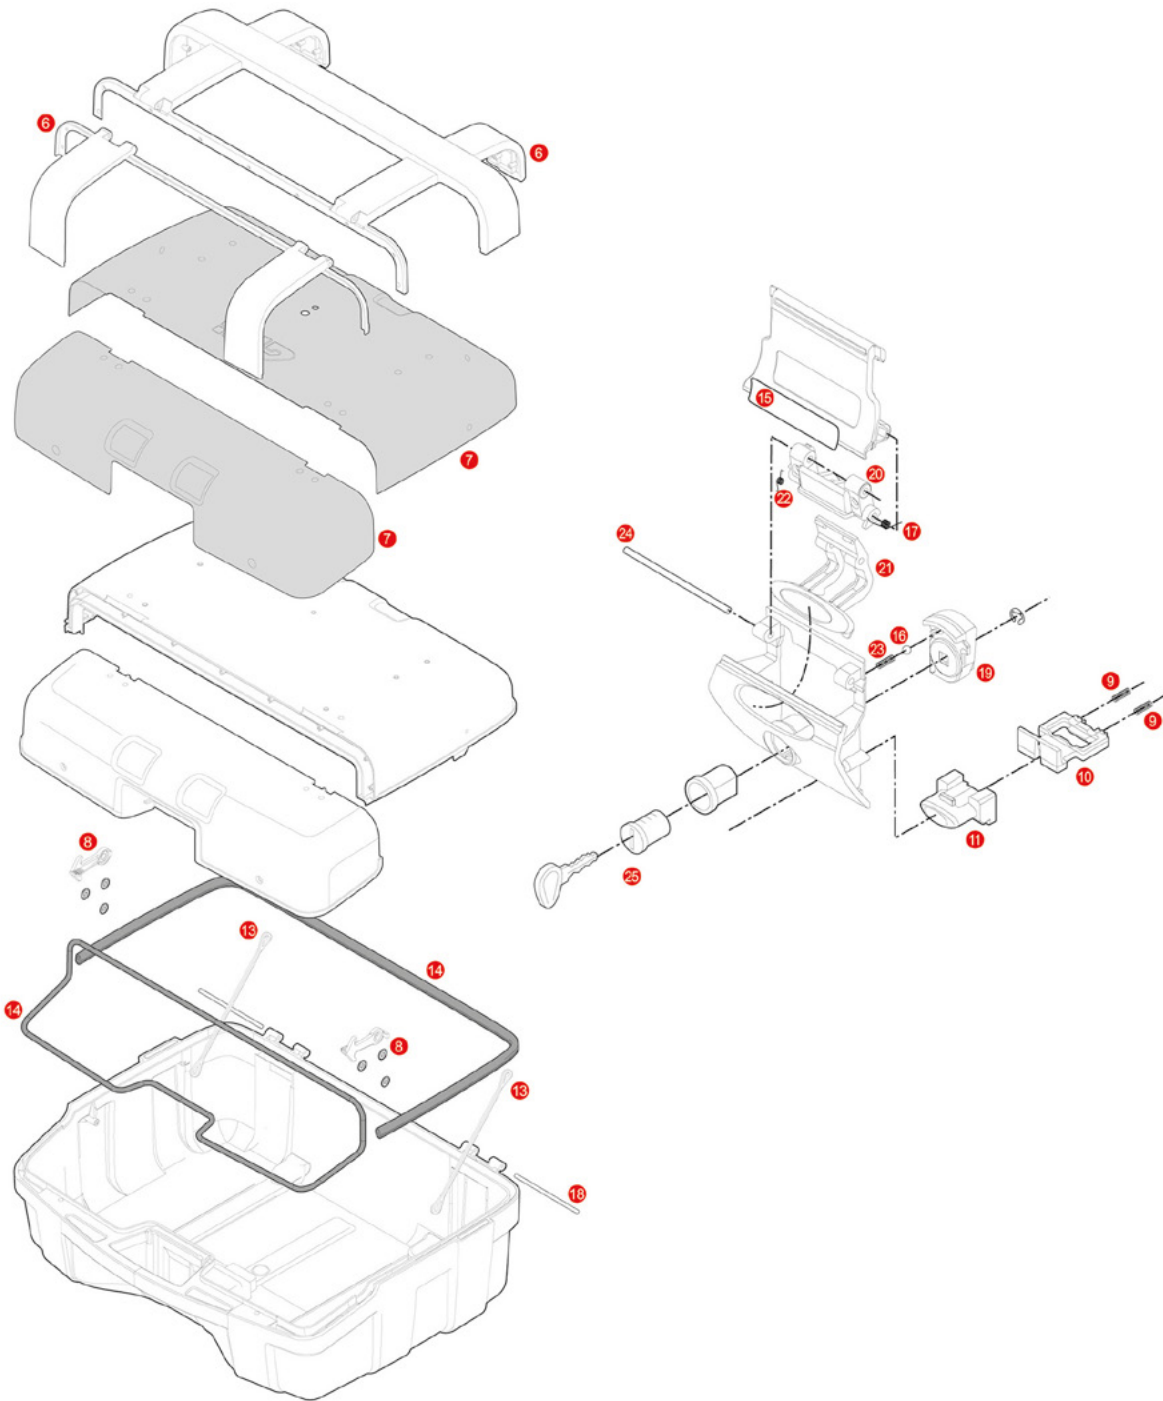

TRK46N / TRK33N / TRK46B / TRK33B TREKKER

	Z2073CNM	TRK33N / TRK46N top-shell		
	Z2073CBM	TRK33B / TRK46B Trekker Black Line assembled Top Shell		
	Z2061FNM	TRK46N bottom-shell black		
	Z2062FNM	TRK33N bottom-shell black		
	Z641N46M	Hinge stop (for top-case TRK46N)		
	Z641N33M	Hinge stop (for top-case TRK33N)		
	Z2701KITR	Additional zipper kit, side and external		
6	Z2063R	Black metal plate cover/cap and open lids		
7	Z2070OXR	Aluminium cover with anodizing cover/cap and open lids		
	Z2070NR	Aluminium cover black painted, with cover/cap and open lids, for TRK33B / TRK46B Black Line		
8	Z2067R	Double anchor with black washer		
9	Z109	Long bolt springs		
10	Z106	Bolt		

11	Z645CR	Opening push button chromed		
	Z2106R	Elastic belt		
13	Z115R	Stop bag opening yarn, 2 pcs.		
14	Z2072R	Trim		
15	Z409R	Name holder, 1 pcs.		
16	Z630	Steel spheres D. 6		
17	Z632R	Steel torsion spring		
	Z590R	Pin. Medium, 2 pcs.		
19	Z640R	Plate below lock for standard key		
	Z4513R	Plate below lock for Security Lock key		
20	Z643NR	Lock set element black		
21	Z644NR	Opening push button black		
	Z647R	Torsion spring, 1 pcs.		
24	Z721R	Pin. D. 04x85 mm		
25	SL101	Security lock set including cylinder, 2 keys, bush and under lock platelets