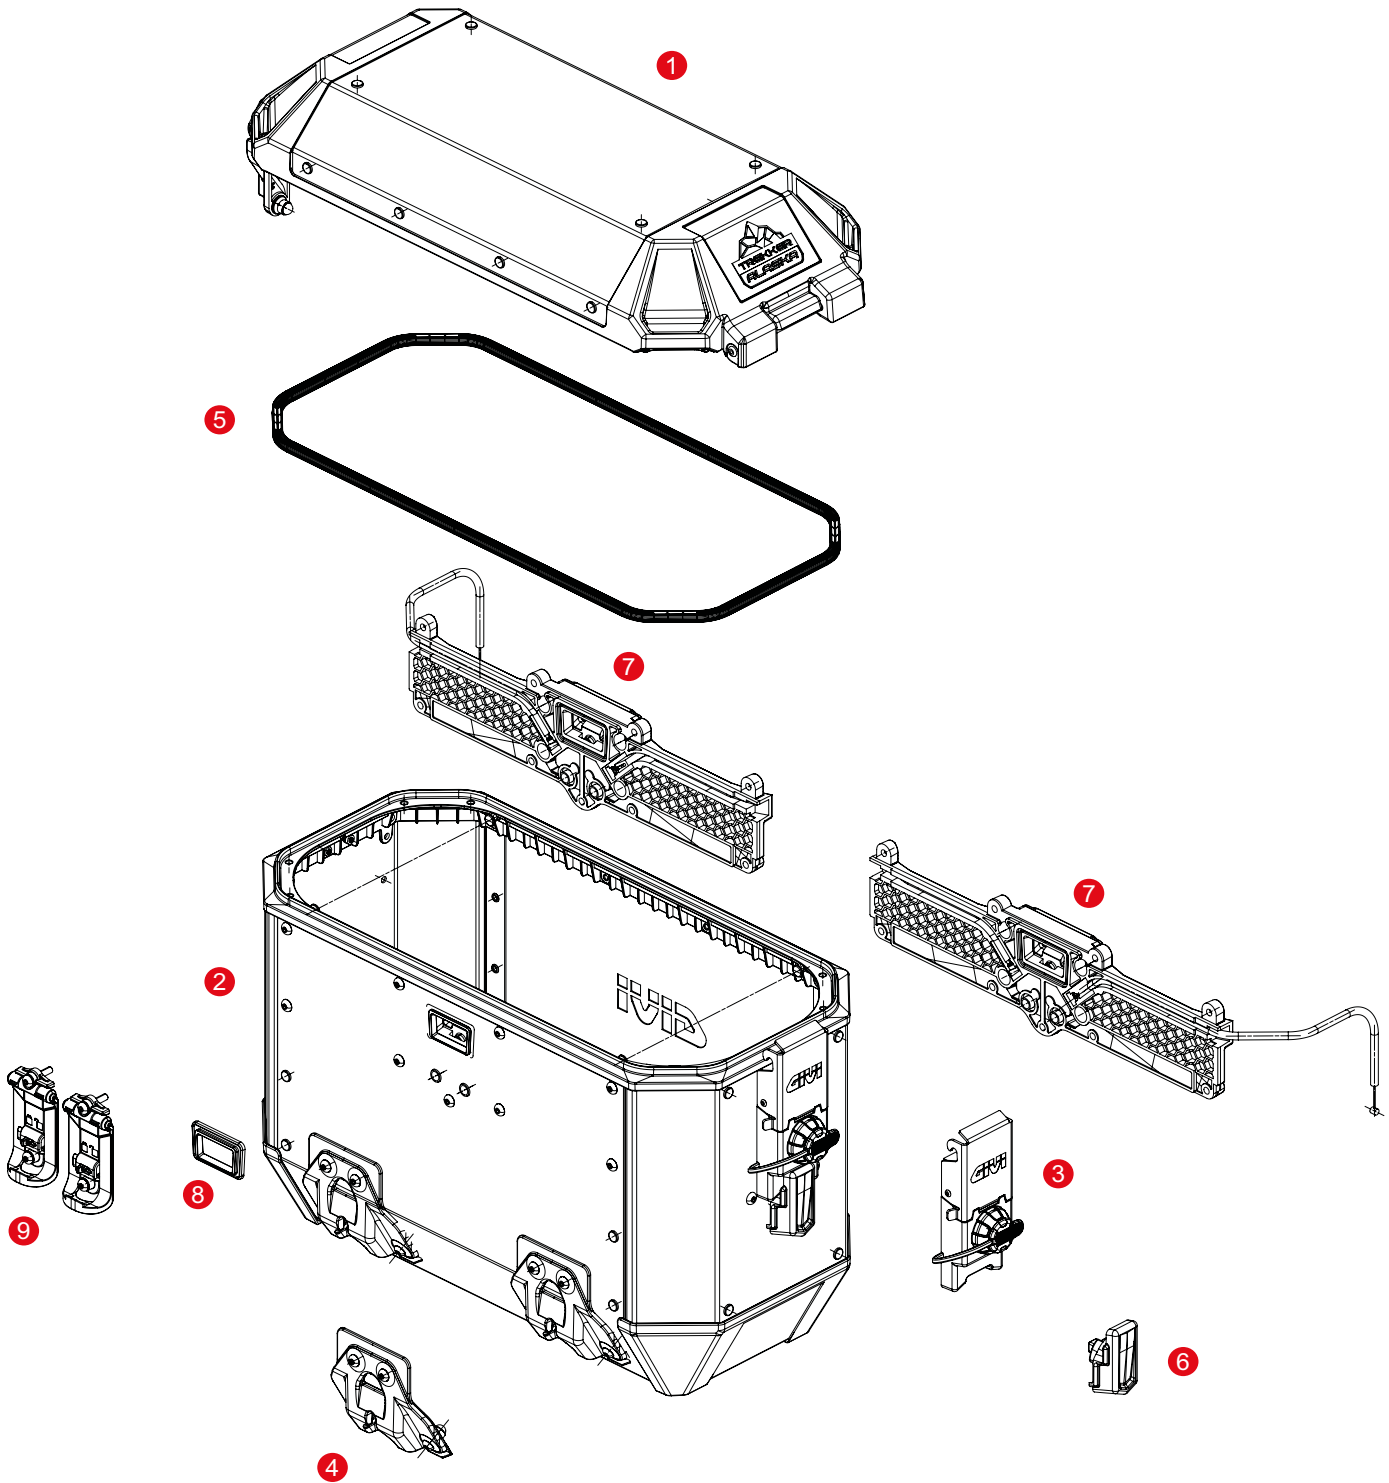

SPARE PARTS AND KIT_R

APPLICATION CHART_MARCH 2023

GIVI[®]

EXPLORE. ENJOY.

ALA36APACK2 / ALA36BPACK2 TREKKER ALASKA

1	ZALA36ACM	ALA36A assembled Top Shell, with handle		
	ZALA36BCM	ALA36B assembled Top Shell black, with handle		
2	ZALA36ARFM	ALA36A assembled Bottom Shell, right side		
	ZALA36ALFM	ALA36A assembled Bottom Shell, left side		
	ZALA36BRFM	ALA36B assembled Bottom Shell black, right side		
	ZALA36BLFM	ALA36B assembled Bottom Shell black, left side		
3	Z8024MR-ALA	Hinge stop		
4	Z9790MR	MONOKEY® fitting system with O-rings		
5	Z4943R	Trim		