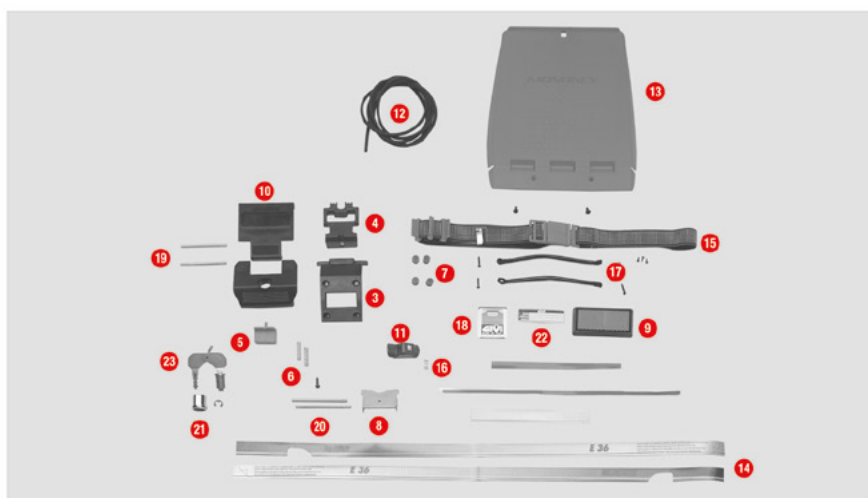

E36

4	Z106	Bolt		
6	Z109	Long bolt springs		
7	Z112R	Red pulley, 4 pcs.		
11	Z153	Key lock plate		
12	Z159R	Bag lock lining, 1 pcs.		
16	Z1237	Push button spring with washer		

17	Z664	Stop bag opening yarn with plastic sleeve		
19	Z590R	Pin, Medium, 2 pcs.		
20	Z195	Pin D. 04x80 mm		
23	Z140R	Key locks with corresponding bush with red handle		
	Z155	Straps holder clip