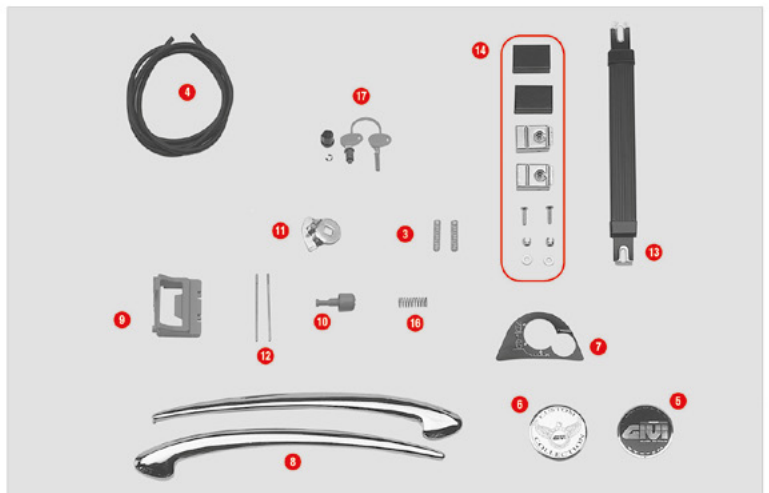

E21 CRUISER

3	Z109	Long bolt springs		
4	Z159R	Bag lock lining, 1 pcs.		
12	Z390	Pin D. 02x60 mm E21		

14	Z606	Handle mounting set black		
17	Z140R	Key locks with corresponding bush with red handle