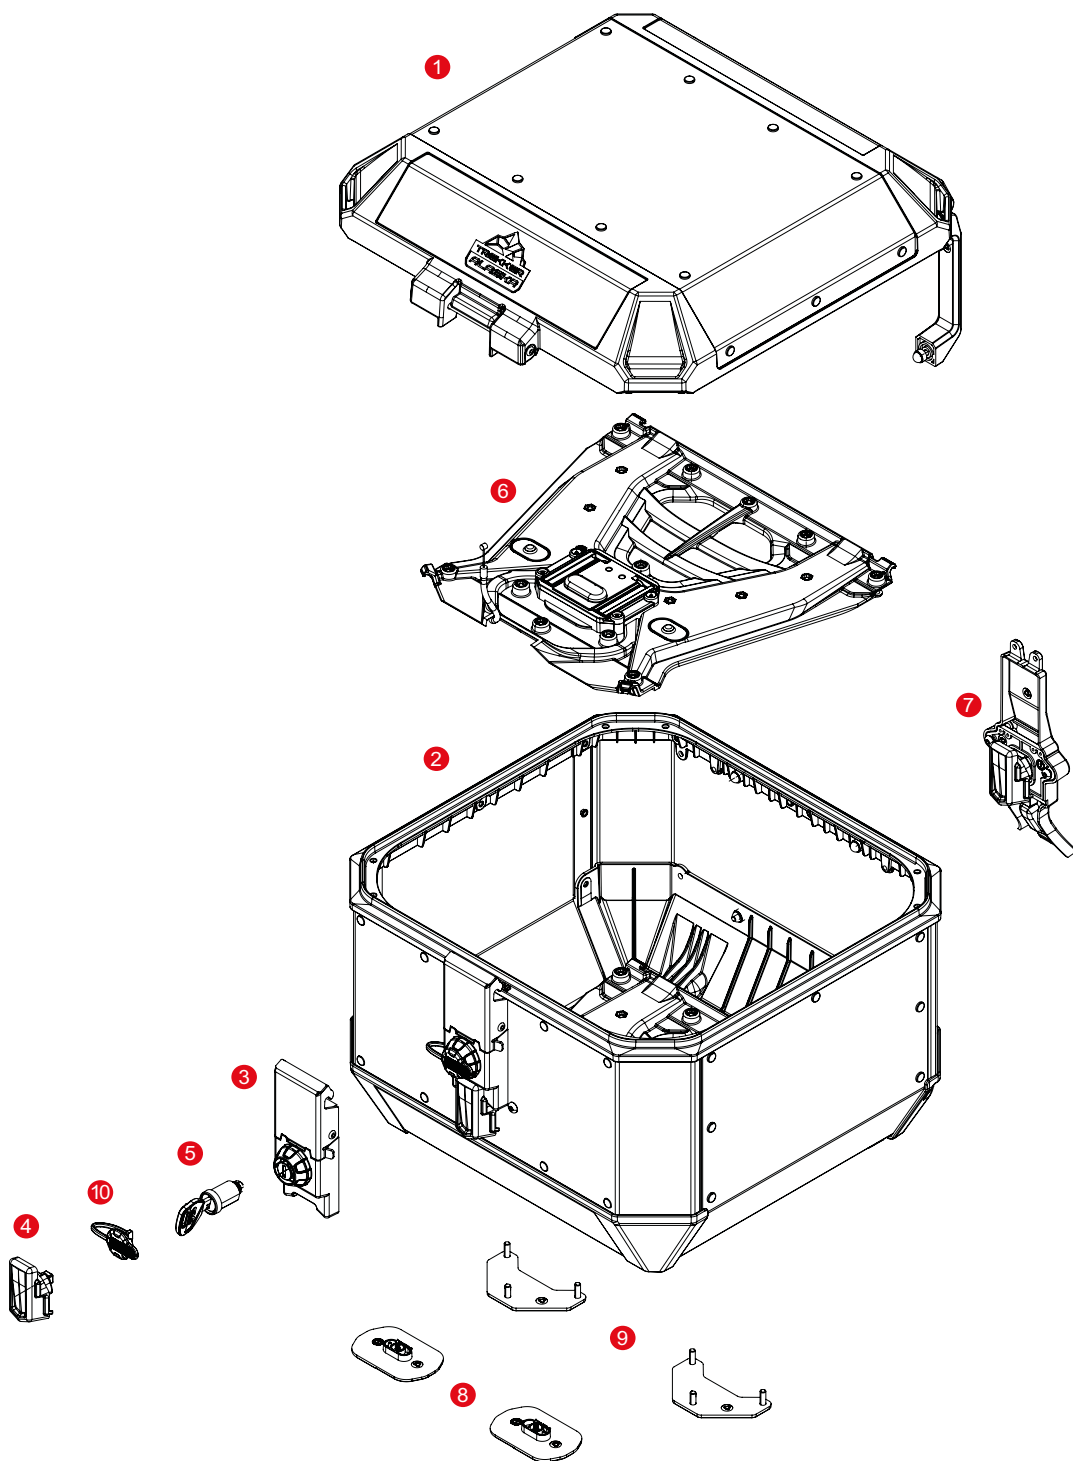

ALA56A / ALA56B / ALA44A / ALA44B TREKKER ALASKA

1	ZALA56ACM	ALA56A assembled Top Shell silver aluminium		
	ZALA56BCM	ALA56B assembled Top Shell black aluminium		
	ZALA44ACM	ALA44A assembled Top Shell silver aluminium		
	ZALA44BCM	ALA44B assembled Top Shell black aluminium		
2	ZALA56AFNM	ALA56A assembled Bottom Shell silver aluminium		
	ZALA56BFNM	ALA56B assembled Bottom Shell black aluminium		
	ZALA44AFNM	ALA44A assembled Bottom Shell silver aluminium		
	ZALA44BFNM	ALA44B assembled Bottom Shell black aluminium		
3	Z8024MR-ALA	Hinge stop		

4	Z9799R	Release lever		
5	SL101	Security lock set including cylinder, 2 keys, bush and under lock platelets		
6	Z3592MR	Assembled inner bottom plate with lock mechanism		
7	Z3594R	Inner release lock system with cam and exterior lever		
8	Z3596R	Front lower stabiliser kit 2		
9	Z3597R	Rear lower stabiliser kit 2		
10	Z8032R	Dustproof cap