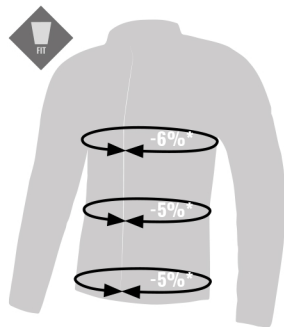

JACKETS

MEN										MEN C-SIZING						
SIZE	XS	S	M	L	XL	2XL	3XL	4XL	5XL	C-2XL	C-3XL	C-4XL	C-5XL	C-6XL	C-7XL	C-8XL
A CHEST SIZE (cm)	88	92	96	100	104	108	112	116	120	119	125	130	136	141	147	152
B WAIST SIZE (cm)	75	79	83	87	91	95	99	103	107	116	122	127	133	138	144	149
C HIP SIZE (cm)	90	94	97	100	104	108	111	115	118	119	123	127	131	135	139	143

WOMEN									WOMEN C-SIZING						
SIZE	XS	S	M	L	XL	2XL	3XL	4XL	C-2XL	C-3XL	C-4XL	C-5XL	C-6XL	C-7XL	C-8XL
A CHEST SIZE (cm)	84	88	92	96	100	104	110	116	113	119	125	130	135	140	145
B WAIST SIZE (cm)	69	73	77	81	85	89	95	101	94	99	105	110	115	121	126
C HIP SIZE (cm)	94	98	102	106	110	114	120	125	112	117	122	127	132	137	142

CHILDREN					
SIZE / BUILD (cm)	6 years	8 years	10 years	12 years	14 years
	110/120	120/130	130/140	140/150	150/162
A CHEST SIZE (cm)	58/68	63/78	69/80	76/83	81/87
B WAIST SIZE (cm)	53/63	57/66	61/69	66/72	74/83
C HIP SIZE (cm)	56/66	62/71	68/77	74/83	78/85

STANDARD
Regular fit

*compared to size L

FIT
Slim fit

**compared to size 2XL

MEN'S C-SIZING
For larger motorcyclists

WOMEN'S C-SIZING
For larger motorcyclists