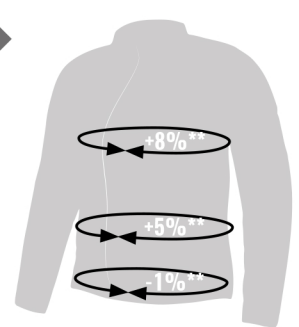

WOMEN									WOMEN C-SIZING						
SIZE	XS	S	M	L	XL	2XL	3XL	4XL	C-2XL	C-3XL	C-4XL	C-5XL	C-6XL	C-7XL	C-8XL
A CHEST SIZE (cm)	84	88	92	96	100	104	110	116	113	119	125	130	135	140	145
B WAIST SIZE (cm)	69	73	77	81	85	89	95	101	94	99	105	110	115	121	126
C HIP SIZE (cm)	94	98	102	106	110	114	120	125	112	117	122	127	132	137	142

CHILDREN					
SIZE / BUILD (cm)	6 years	8 years	10 years	12 years	14 years
	110/120	120/130	130/140	140/150	150/162
A CHEST SIZE (cm)	58/68	63/78	69/80	76/83	81/87
B WAIST SIZE (cm)	53/63	57/66	61/69	66/72	74/83
C HIP SIZE (cm)	56/66	62/71	68/77	74/83	78/85

STANDARD
Regular fit

*compared to size L

FIT
Slim fit

**compared to size 2XL

MEN'S C-SIZING
For larger motorcyclists

WOMEN'S C-SIZING
For larger motorcyclists