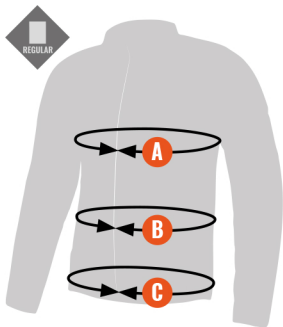

JACKETS

MEN										MEN C-SIZING						
SIZE	XS	S	M	L	XL	2XL	3XL	4XL	5XL	C-2XL	C-3XL	C-4XL	C-5XL	C-6XL	C-7XL	C-8XL
A CHEST SIZE (cm)	88	92	96	100	104	108	112	116	120	119	125	130	136	141	147	152
B WAIST SIZE (cm)	75	79	83	87	91	95	99	103	107	116	122	127	133	138	144	149
C HIP SIZE (cm)	90	94	97	100	104	108	111	115	118	119	123	127	131	135	139	143

WOMEN									WOMEN C-SIZING						
SIZE	XS	S	M	L	XL	2XL	3XL	4XL	C-2XL	C-3XL	C-4XL	C-5XL	C-6XL	C-7XL	C-8XL
A CHEST SIZE (cm)	84	88	92	96	100	104	110	116	113	119	125	130	135	140	145
B WAIST SIZE (cm)	69	73	77	81	85	89	95	101	94	99	105	110	115	121	126
C HIP SIZE (cm)	94	98	102	106	110	114	120	125	112	117	122	127	132	137	142

CHILDREN					
SIZE / BUILD (cm)	6 years	8 years	10 years	12 years	14 years
	110/120	120/130	130/140	140/150	150/162
A CHEST SIZE (cm)	58/68	63/78	69/80	76/83	81/87
B WAIST SIZE (cm)	53/63	57/66	61/69	66/72	74/83
C HIP SIZE (cm)	56/66	62/71	68/77	74/83	78/85

STANDARD
Regular fit

*compared to size L

FIT
Slim fit

**compared to size 2XL

MEN'S C-SIZING
For larger motorcyclists

WOMEN'S C-SIZING
For larger motorcyclists