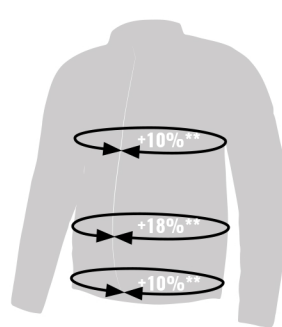

JACKETS

MEN										MEN C-SIZING						
SIZE	XS	S	M	L	XL	2XL	3XL	4XL	5XL	C-2XL	C-3XL	C-4XL	C-5XL	C-6XL	C-7XL	C-8XL
A CHEST SIZE (cm)	88	92	96	100	104	108	112	116	120	119	125	130	136	141	147	152
B WAIST SIZE (cm)	75	79	83	87	91	95	99	103	107	116	122	127	133	138	144	149
C HIP SIZE (cm)	90	94	97	100	104	108	111	115	118	119	123	127	131	135	139	143

WOMEN									WOMEN C-SIZING						
SIZE	XS	S	M	L	XL	2XL	3XL	4XL	C-2XL	C-3XL	C-4XL	C-5XL	C-6XL	C-7XL	C-8XL
A CHEST SIZE (cm)	84	88	92	96	100	104	110	116	113	119	125	130	135	140	145
B WAIST SIZE (cm)	69	73	77	81	85	89	95	101	94	99	105	110	115	121	126
C HIP SIZE (cm)	94	98	102	106	110	114	120	125	112	117	122	127	132	137	142

CHILDREN					
SIZE / BUILD (cm)	6 years	8 years	10 years	12 years	14 years
	110/120	120/130	130/140	140/150	150/162
A CHEST SIZE (cm)	58/68	63/78	69/80	76/83	81/87
B WAIST SIZE (cm)	53/63	57/66	61/69	66/72	74/83
C HIP SIZE (cm)	56/66	62/71	68/77	74/83	78/85

STANDARD
Regular fit

*compared to size L

FIT
Slim fit

**compared to size 2XL

MEN'S C-SIZING
For larger motorcyclists

WOMEN'S C-SIZING
For larger motorcyclists