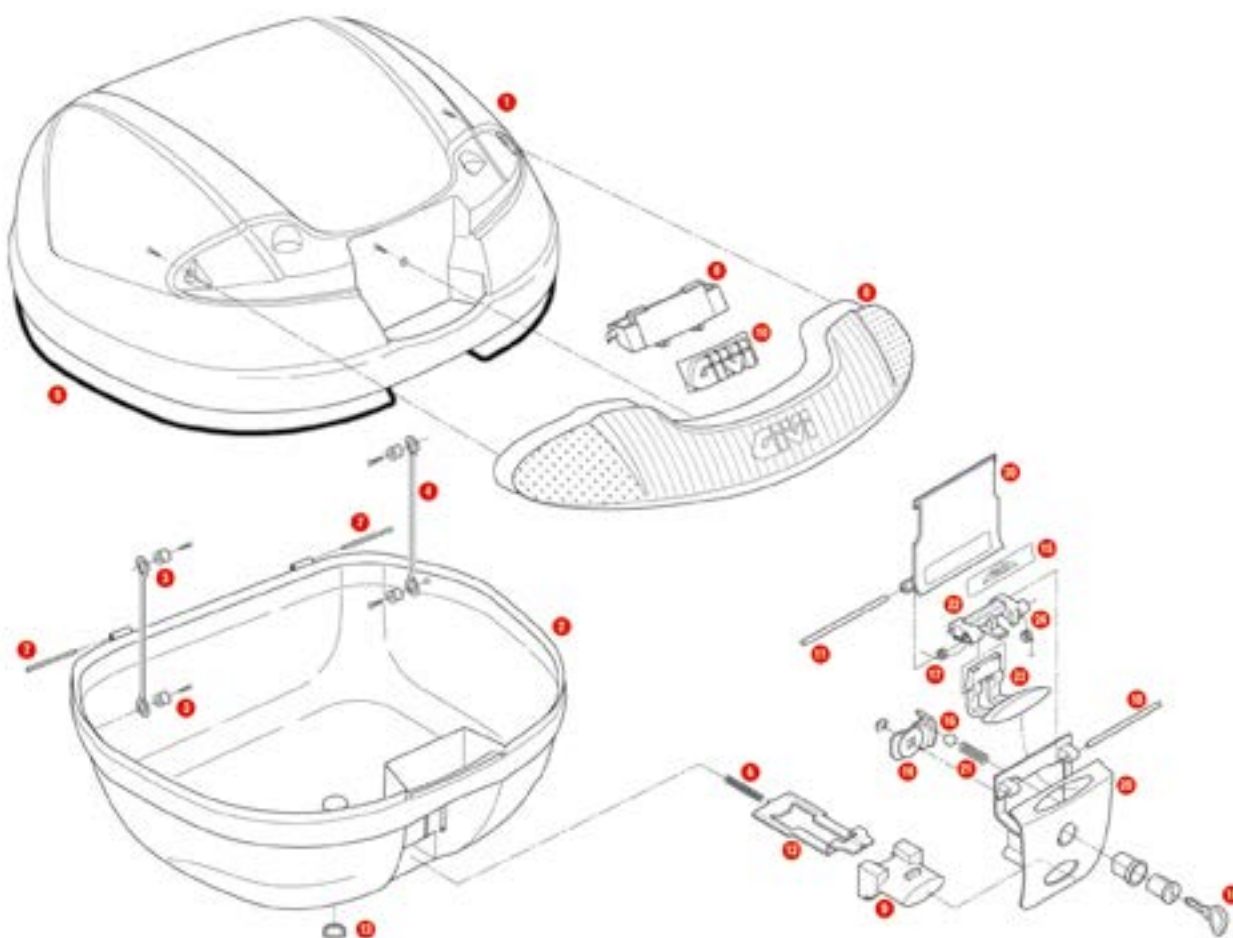

E340 VISION / E340 VISION TECH

1	Z340CNM	E340 top-shell black		
	Z340CNTM	E340 Tech assembled top-shell		
2	Z350FNM	E350 - E340 - E370 bottom-shell black		
3	Z112R	Red pulley, 4 pcs.		
4	Z115R	Stop bag opening yarn, 2 pcs.		
5	Z159R	Bag lock lining, 1 pcs.		
6	Z191R	Push button spring, 1 pcs.		
7	Z635R	Pin. D. 04x48 mm, 2 pcs.		
8	Z1648R	Red reflector with silver Bottom-shell		
	Z1648FR	Smoked reflector with silver bottom (for E340 Tech)		
9	Z645R	Push button red		
	Z645CR	Opening push button chromed		
10	Z229	Chromed GIVI brand		
11	Z721R	Pin. D. 04x85 mm		
12	Z761NR	Bolt, 1 pcs.		

13	Z1235	Injection covering cap		
	Z641NM	Lock set		
	Z641NTM	Lock set (for TECH version)		
14	Z140R	Key locks with corresponding bush with red handle		
15	Z409R	Name holder, 1 pcs.		
16	Z630	Steel spheres D. 6		
17	Z632R	Steel torsion spring		
18	Z637R	Pin. D. 04x75 mm, (1 piece)		
19	Z640R	Plate below lock for standard key		
	Z4513R	Plate below lock for Security Lock key		
20	Z641NR	Hinge black		
22	Z643R	Lock set element red, 1 pcs.		
23	Z644R	Opening push button, red, 1 pcs. (for top-case V46)		
24	Z647R	Torsion spring, 1 pcs.