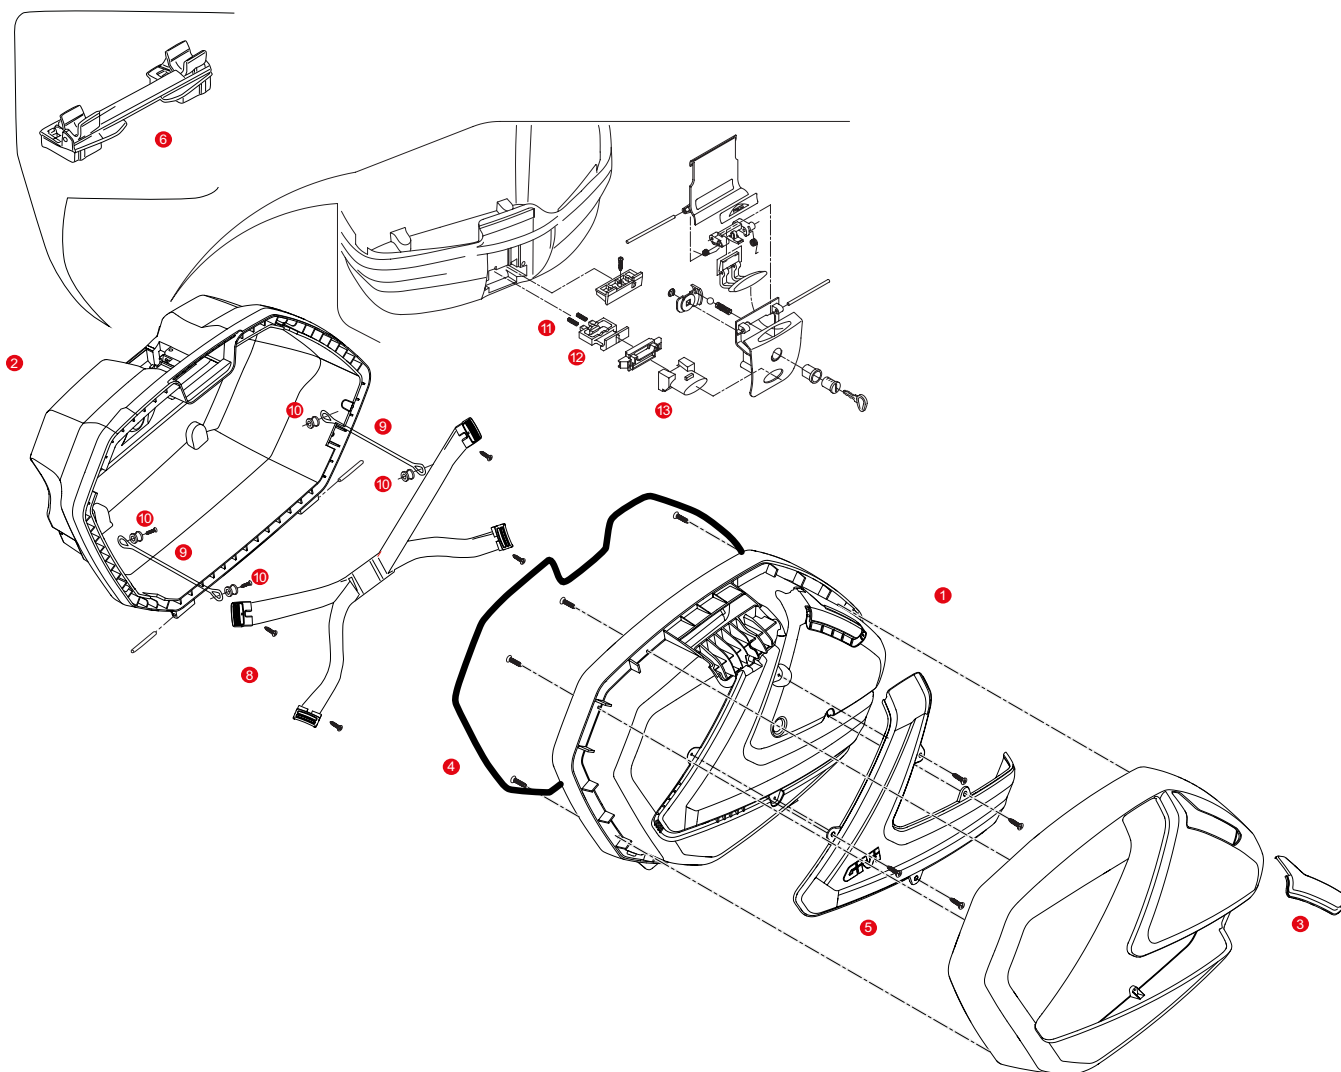

V37N / V37NT / V37NN / V37NNT

1	ZV37CNMDX	V37 assembled Top Shell, right side	
	ZV37CNMSX	V37 assembled Top Shell, left side	
	ZV37CNTMDX	V37 TECH assembled Top Shell, right side	
	ZV37CNTMSX	V37 TECH assembled Top Shell, left side	
	ZV37CNNMDX	V37NN assembled Top Shell, right side	
	ZV37CNMSX	V37NN assembled Top Shell, left side	
	ZV37CNNTMDX	V37NNT assembled Top Shell, right side	
	ZV37CNNTMSX	V37NNT assembled Top Shell, left side	
2	ZV37FNMDX	V37N-V37NN assembled Bottom Shell, right side	
	ZV37FNMSX	V37N-V37NN assembled Bottom Shell, left side	
	ZV37FNTMDX	V37NT-V37NNT assembled Bottom Shell, right side	
	ZV37FNTMSX	V37NT-V37NNT assembled Bottom Shell, left side	
3	Z3703R	Red reflectors with silver bottom	
	Z3703FR	Smoked reflectors with silver bottom	
4	Z795R	Trim (1 pc)	
5	Z3701MATDXR	Black cover, right side	
	Z3701MATTSXR	Black cover, left side	

	Z3702A900DXR	Silver painted cover, right side	
	Z3702A900SXR	Silver painted cover, left side	
	Z3702NDXR	Black embossed cover, right side	
	Z3702NSXR	Black embossed cover, left side	
6	Z9590R	Rear fitting kit	
	Z641NM2	Lock set	
8	Z1462R	Elastic belt	
9	Z115R	Stop bag opening yarn, 2 pcs.	
10	Z112R	Red pulley, 4 pcs.	
	Z637R	Pin. D. 04x75 mm, (1 piece)	
11	Z109	Long bolt springs	
12	Z106	Bolt	
13	Z645R	Push button red	
	Z645CR	Opening push button chromed	
	Z1404R	Push button guide 1pcs.	
	Z1405R	Conical spacer, 1 pc.	
	SL101	Security lock set including cylinder, 2 keys, bush and under lock platelets