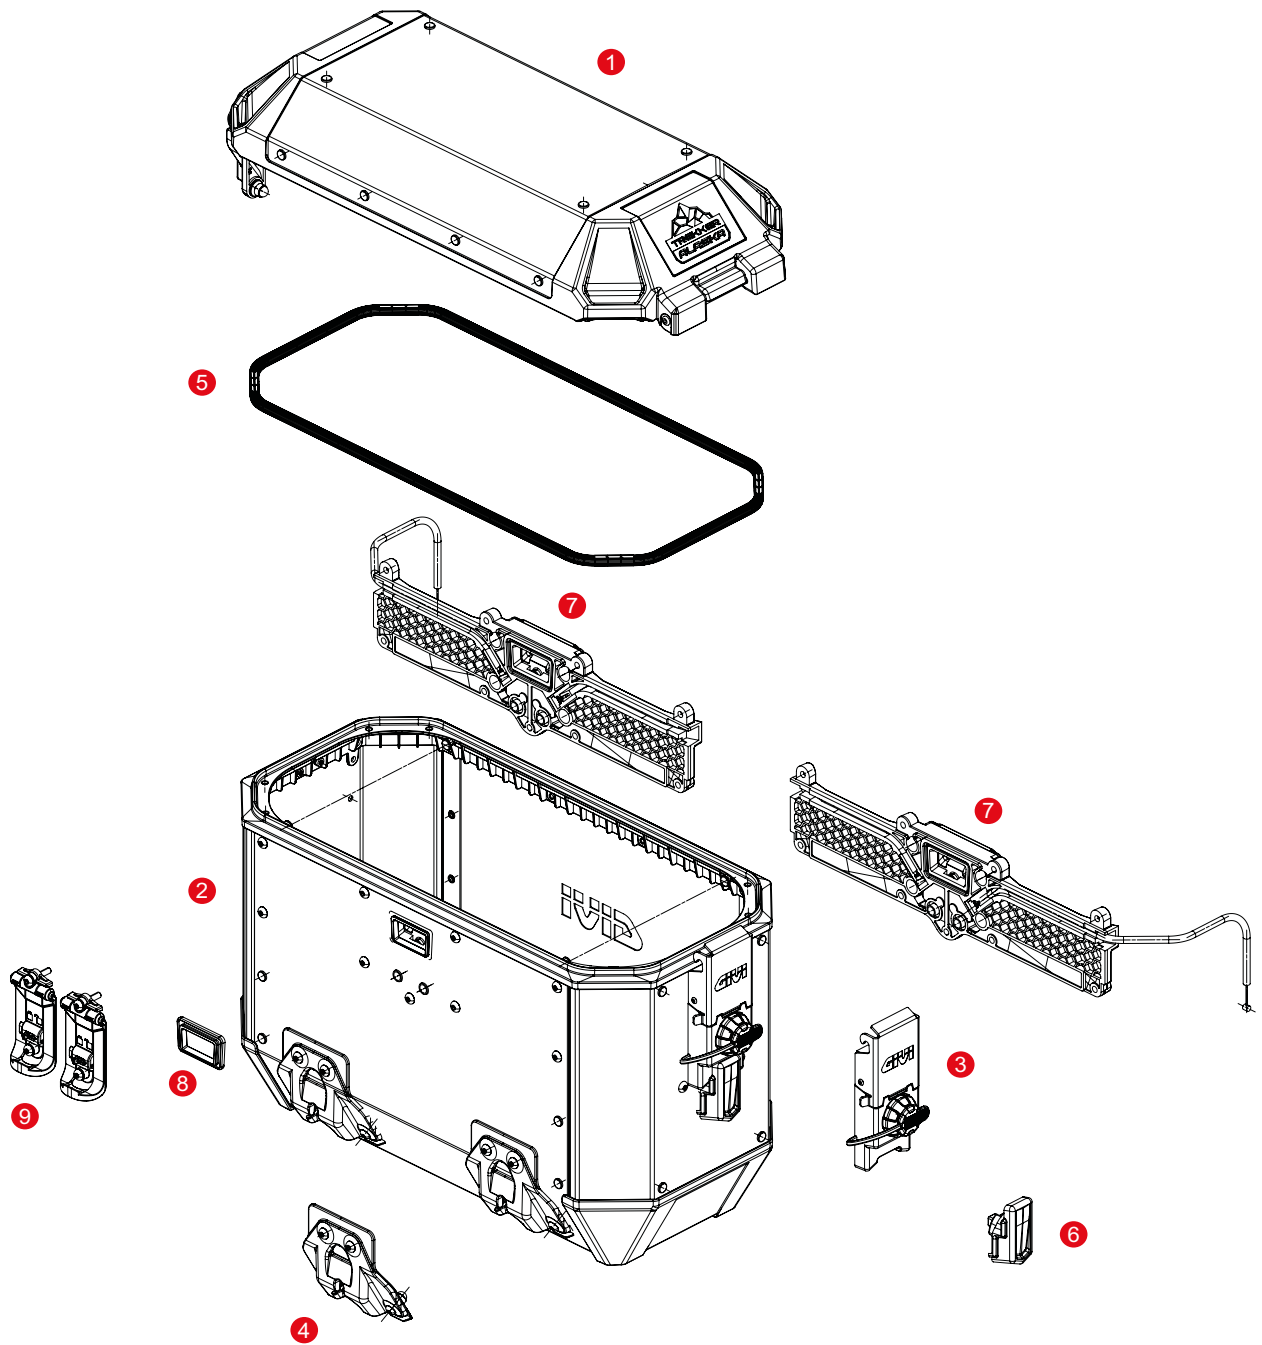

ALA36APACK2 / ALA36BPACK2 TREKKER ALASKA

ZALA36ACM	ALA36A assembled Top Shell, with handle		
ZALA36BCM	ALA36B assembled Top Shell black, with handle		
ZALA36ARFM	ALA36A assembled Bottom Shell, right side		
ZALA36ALFM	ALA36A assembled Bottom Shell, left side		
ZALA36BRFM	ALA36B assembled Bottom Shell black, right side		
ZALA36BLFM	ALA36B assembled Bottom Shell black, left side		
Z8024MR-ALA	Hinge stop		
Z4943R	Trim		
Z9799R	Release lever		

Z9833-2MDXR	Reinforcement, right side		
Z9833-2MSXR	Reinforcement, left side		
Z9838R	Clamp		
Z9837R	Hook system (Right / Left)		
Z9790MR	MONOKEY® fitting system with O-rings		
SL101	Security lock set including cylinder, 2 keys, bush and under lock platelets		
SL103	Security Lock key set for 3 cases, including bush and under lock platelets