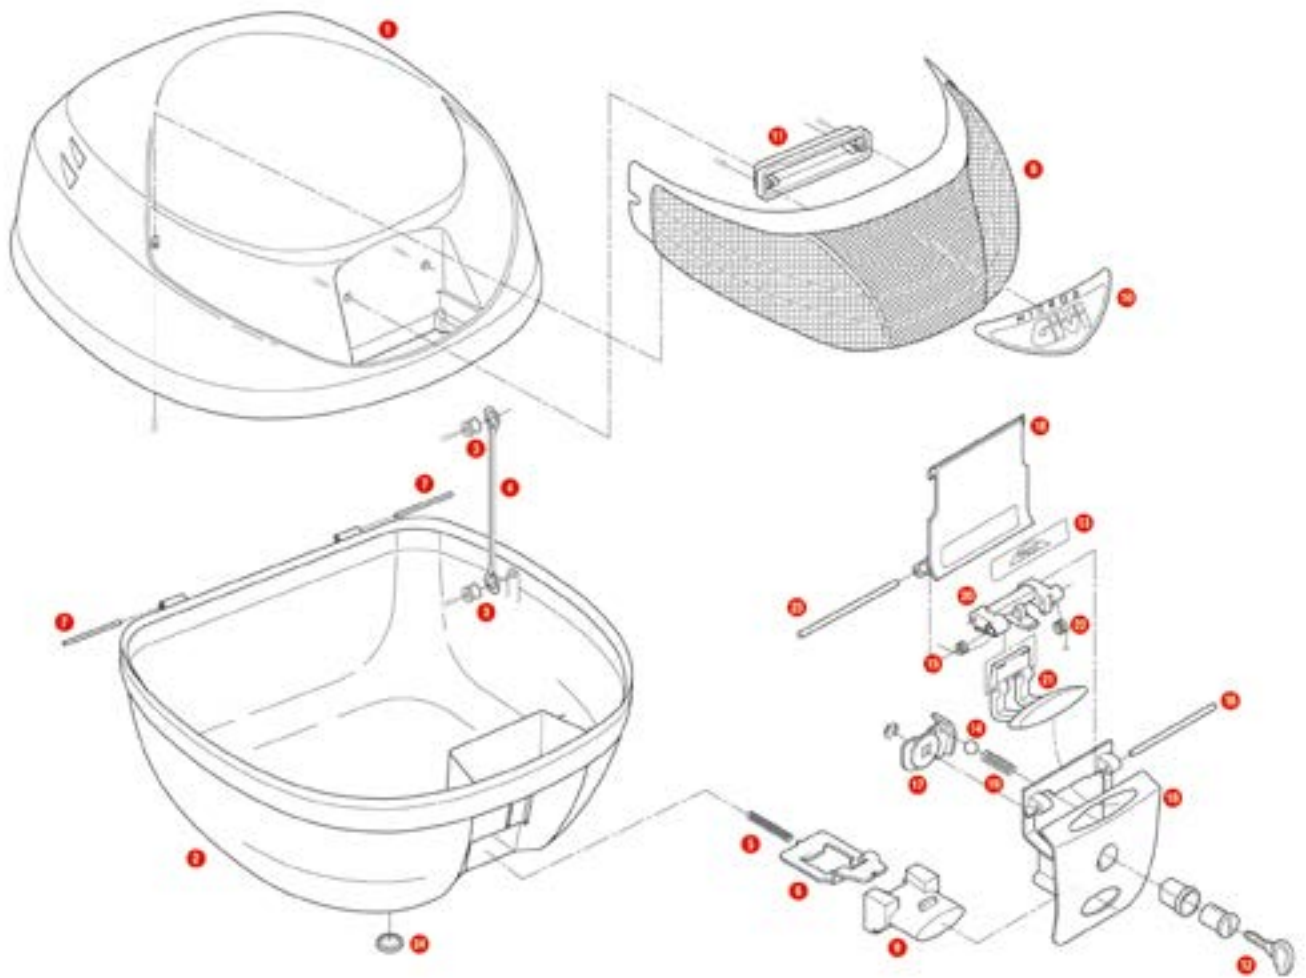

E260 MICRO II

3	Z112R	Red pulley, 4 pcs.		
4	Z115R	Stop bag opening yarn, 2 pcs.		
5	Z191R	Push button spring, 1 pcs.		
6	Z310	Bolt		
7	Z635R	Pin. D. 04x48 mm, 2 pcs.		
9	Z645R	Push button red		
10	Z649	Micro 2 GIVI mark		
11	Z846R	Circuit covering cap, 1 pc.		
	Z641NM	Lock set		
12	Z140R	Key locks with corresponding bush with red handle		
13	Z409R	Name holder, 1 pcs.		

14	Z630	Steel spheres D. 6		
15	Z632R	Steel torsion spring		
16	Z637R	Pin. D. 04x75 mm, (1 piece)		
17	Z640R	Plate below lock for standard key		
	Z4513R	Plate below lock for Security Lock key		
18	Z641NR	Hinge black		
20	Z643R	Lock set element red, 1 pcs.		
21	Z644R	Opening push button, red, 1 pcs. (for top-case V46)		
22	Z647R	Torsion spring, 1 pcs.		
23	Z721R	Pin. D. 04x85 mm		
24	Z1235	Injection covering cap