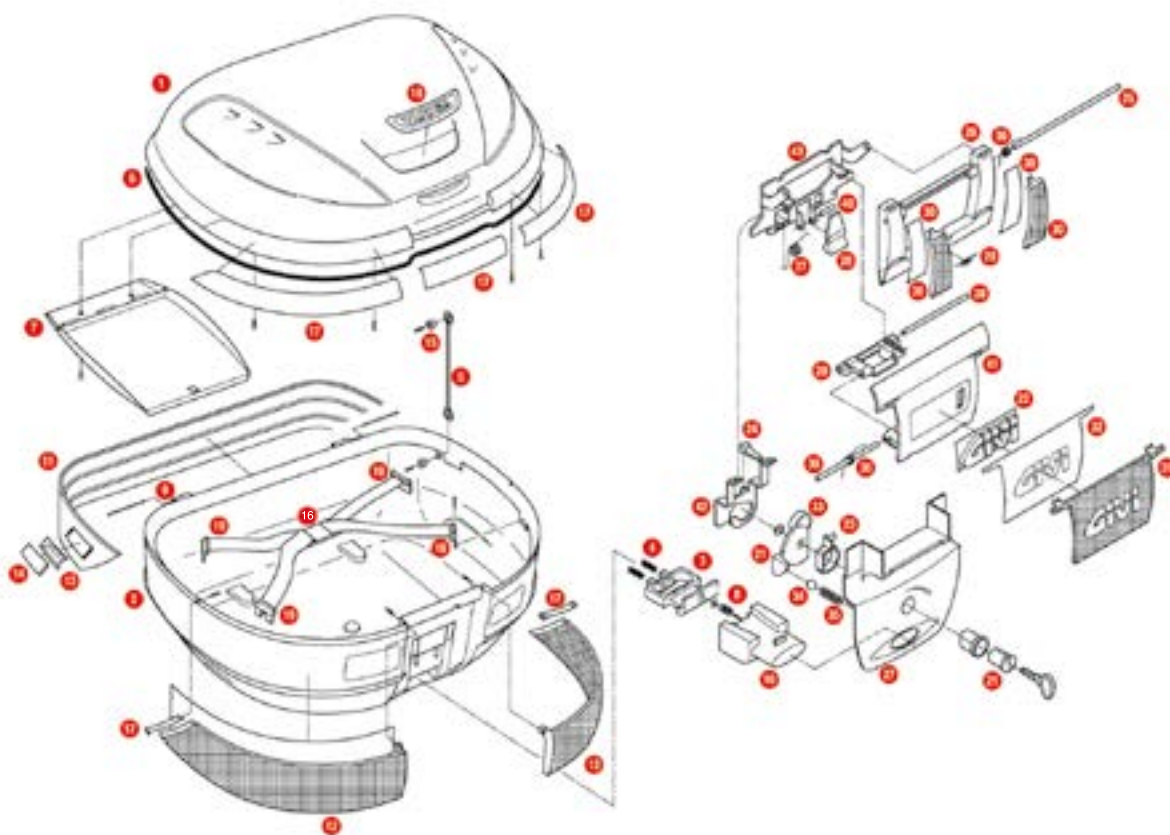

SPARE PARTS FOR DISCONTINUED TOP CASES

E52 MAXIA / E52 MAXIA TECH

2	Z52FNM	E52 bottom-shell, black		
	Z52FNMTM	E52 Tech assembled bottom-shell black		
3	Z106	Bolt		
4	Z109	Long bolt springs		
5	Z115R	Stop bag opening yarn, 2 pcs.		
6	Z159R	Bag lock lining, 1 pcs.		
	Z1237	Push button spring with washer		
9	Z590R	Pin. Medium, 2 pcs.		
10	Z206	Push button red		
	Z206NR	Button + Button Spring (for TECH version)		
11	Z218N	Black rear band		
12	Z223	Red reflector		
	Z223TR	Smoked reflectors (for E52 Tech)		
14	Z286	Glass for small name plate		
15	Z339	Red pulley		
16	Z633	Spare elastic belt		
17	Z684C	Satined trim (5 pcs.)		
	Z682N	Lock set		
	Z682NTM	Hinge stop (for E52Tech)		

21	Z661	Key locks with corresponding bush with red handle		
22	Z229	Chromed GIVI brand		
23	Z234A	Acetalic latch (A)		
24	Z234B	Acetalic latch (B)		
25	Z297 ▲	Pin 140 mm		
26	Z367N	Black handle		
27	Z368N	Bottom black hinge with serigraphy		
30	Z616KIT ▲	Reflecting red plate		
31	Z617	Upper reflecting red plate		
	Z617NR	Upper reflecting silver plate (for E52 Tech)		
32	Z626	White screen for central handle		
33	Z628	Black lock plate		
34	Z630	Steel spheres D. 6		
35	Z631	Zinc-plated cylindric steel spring		
36	Z632R	Steel torsion spring		
37	Z634	Steel spring for rod		
38	Z721R	Pin. D. 04x85 mm		
39	Z195	Pin D. 04x80 mm