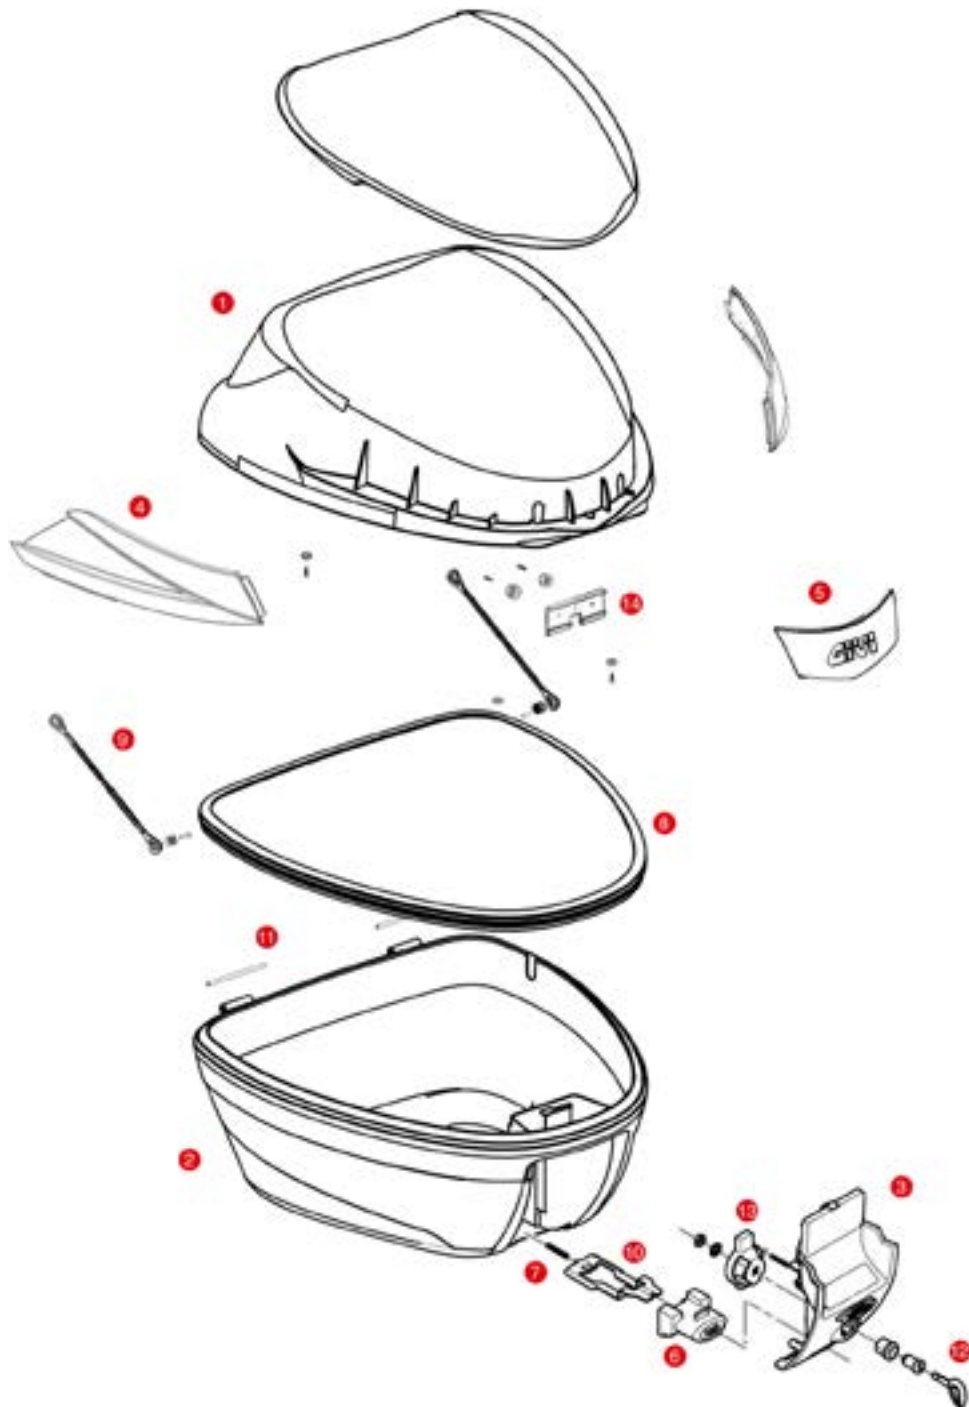

B34NMAL / B34NTMAL

1	Z3400CNM	B34NMAL assembled Top Shell Black		
	Z3400CNTM	B34NTMAL assembled Top Shell		
2	Z3400FNM	B34NMAL assembled bottom shell, black		
	Z3400FNTM	B34NTMAL assembled bottom shell		
3	Z2751NMM	Lock set		
	Z2751NTM	Lock set for Tech version		
4	Z3402R	Red reflectors (for B34NMAL)		
	Z3402FR	Smoked reflectors (for B34NTMAL)		
6	Z3012R	Closure system mounted on the lid		
	Z645CR	Opening push button chromed		

7	Z645R	Push button red		
8	Z3411R	Trim		
9	Z115R	Stop bag opening yarn, 2 pcs.		
10	Z761NR	Bolt, 1 pcs.		
11	Z590R	Pin. Medium, 2 pcs.		
12	Z140R	Key locks with corresponding bush with red handle		
	Z661A	Key locks with corresponding bush with silver handle		
13	Z3006R	Plate below lock, for standard key		
14	Z4512R	Plate below lock for Security Lock key		
15	Z3405R	Top-shell coupling tooth, complete