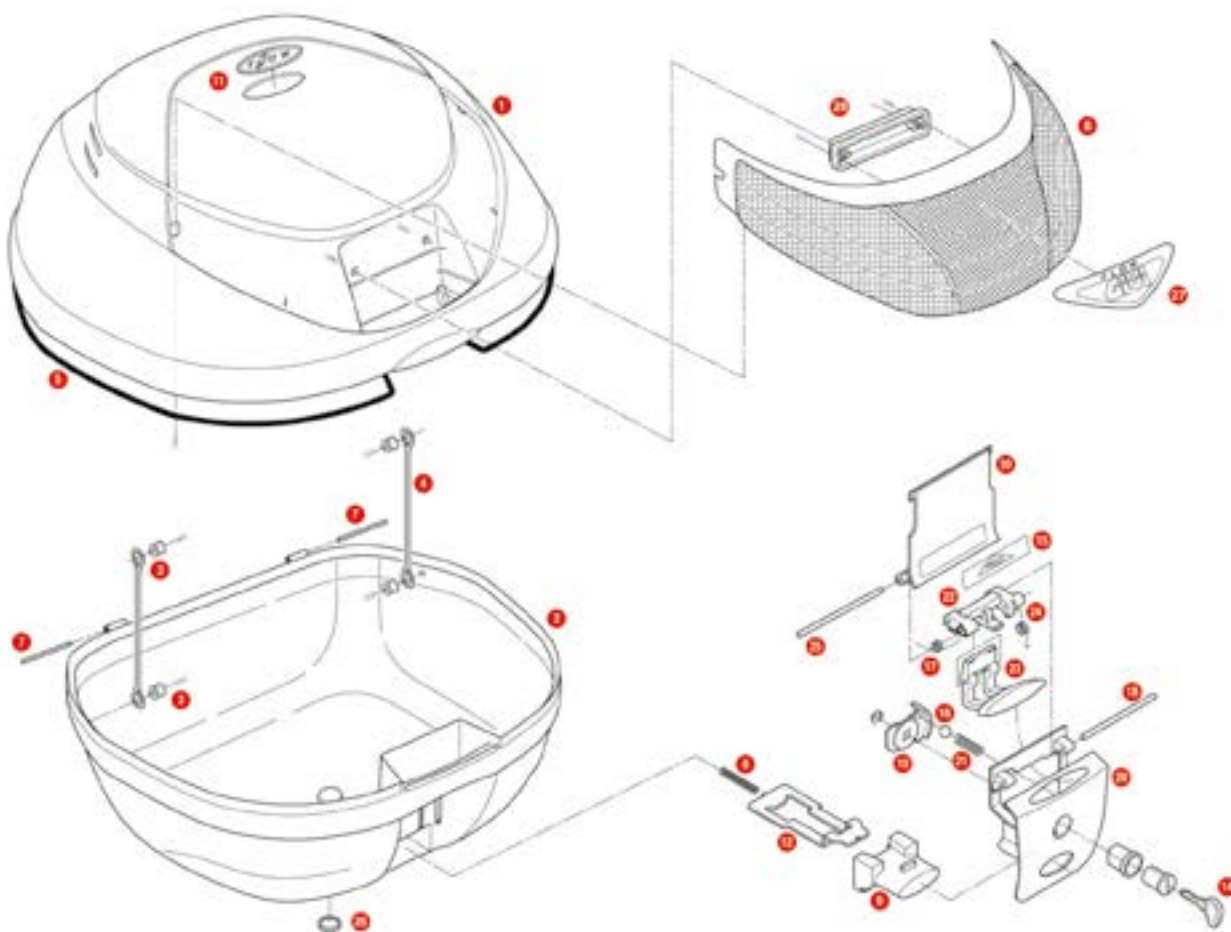

E350

2	Z350FNM	E350 - E340 - E370 bottom-shell black		
3	Z112R	Red pulley, 4 pcs.		
4	Z115R	Stop bag opening yarn, 2 pcs.		
5	Z159R	Bag lock lining, 1 pcs.		
6	Z191R	Push button spring, 1 pcs.		
7	Z635R	Pin. D. 04x48 mm, 2 pcs.		
9	Z645R	Push button red		
12	Z761NR	Bolt, 1 pcs.		
13	Z641NM	Lock set		
14	Z140R	Key locks with corresponding bush with red handle		
15	Z409R	Name holder, 1 pcs.		
16	Z630	Steel spheres D. 6		

17	Z632R	Steel torsion spring		
18	Z637R	Pin. D. 04x75 mm, (1 piece)		
19	Z640R	Plate below lock for standard key		
	Z4513R	Plate below lock for Security Lock key		
20	Z641NR	Hinge black		
22	Z643R	Lock set element red, 1 pcs.		
23	Z644R	Opening push button, red, 1 pcs. (for top-case V46)		
24	Z647R	Torsion spring, 1 pcs.		
25	Z721R	Pin. D. 04x85 mm		
26	Z1235	Injection covering cap		
28	Z846R	Circuit covering cap, 1 pc.