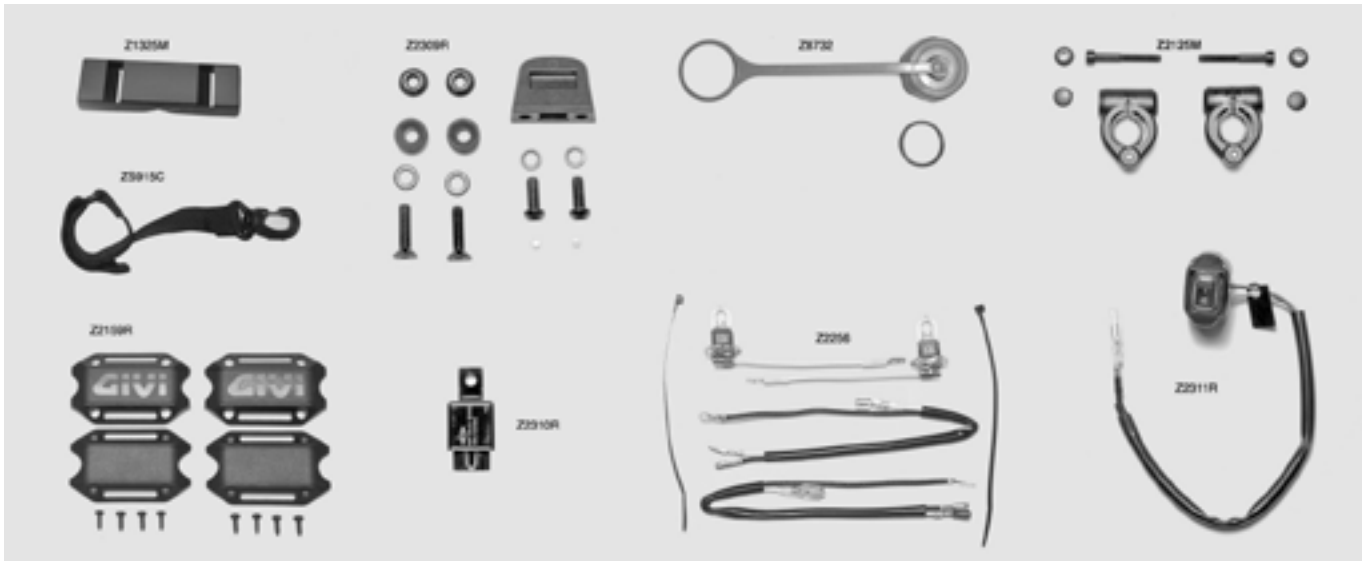

ACCESSORIES SPARE PARTS (TOLL PAYING DEVICES HOLDER, GPS-HOLDERS, SPOTLIGHTS, ENGINE GUARDS, CHILD'S SEAT BABY RIDE, JERRY CAN, SEATLOCK)

1 - S310	Z2256	Pair of halogen bulbs replacement 12V 55W H3 for spotlights S310		
1 - S310	Z2257	Pair of halogen bulbs replacement 12V 35W H3 for spotlights S310		
2 - S310	Z2310R	Relay for S310		
3 - TN_	Z2159R	Pair of crash pads with GIVI logo for TN_ _ _ engine guards		
4 - S310-S320	Z2125M	Pair of clamps to fix the S310 or S320		
5 - S310	Z2311R	Switch for S310		
6 - S602	Z1325M	Adhesive tap for the fitting of the motorway toll paying device holder S602 on the motorcycle (complete with biadhesive)		
S951B-S952B-S953B-S954B-S955B-S956B-S957B-S958B	S951BKITR	Replacement fitting system for S95_B		
7 - SRA_	Z2309R	Support hooks with screws for SRA...		

8 - TAN01	Z8732	Red cap with seal for cannister TAN01		
S410	Z9136-2R	Wheels		
S410	Z9135R	Handle		
S410	Z9144R	Plate release system		
S150	Z9520KITR	Caps for universal rack S150		
S250	Z9189R	Assembled top-shell		
S250	Z9186R	Assembled bottom-shell		
S250	Z726R	Lock lining		
S250	Z9191R	Inner removable divider		
	Z8920SXR	Left Slider spare part made in polymer reinforced		
	Z8920DXR	Right Slider spare part made in polymer reinforced		
	Z2454AR	Spare part of one pair of anodised aluminium frontal plates with Givi graphic		
	Z2454BR	Spare part of one pair of anodised black frontal plates with Givi graphic		
S430	Z9674R	Rubber base for S430		
S430	Z9675R	Pair of fixing belt for S430