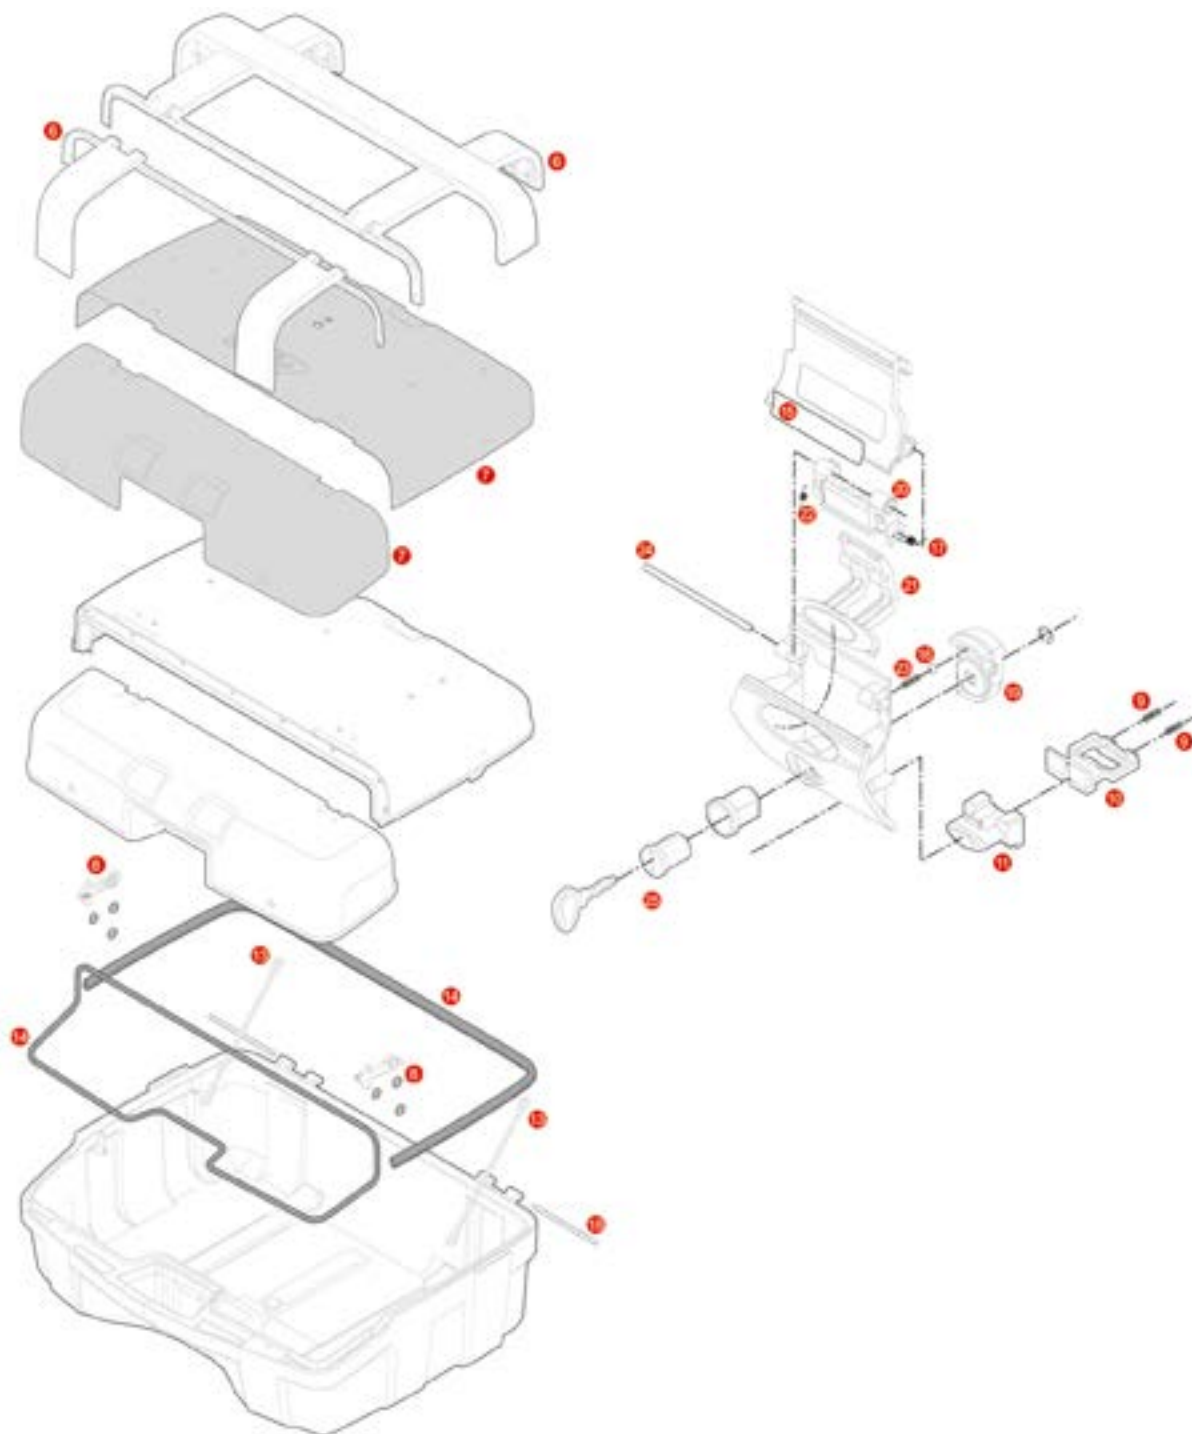

TRK46N / TRK33N / TRK46B / TRK33B TREKKER

	Z2073CNM	TRK33N / TRK46N top-shell		
	Z2073CBM	TRK33B / TRK46B Trekker Black Line assembled Top Shell		
	Z2061FNM	TRK46N bottom-shell black		
	Z2062FNM	TRK33N bottom-shell black		
	Z641N46M	Hinge stop (for top-case TRK46N)		
	Z641N33M	Hinge stop (for top-case TRK33N)		
	Z2701KITR	Additional zipper kit, side and external		
6	Z2063R	Black metal plate cover/cap and open lids		
7	Z2070OXR	Aluminium cover with anodizing cover/cap and open lids		
	Z2070NR	Aluminium cover black painted, with cover/cap and open lids, for TRK33B / TRK46B Black Line		
8	Z2067R	Double anchor with black washer		
9	Z109	Long bolt springs		
10	Z106	Bolt		

11	Z645CR	Opening push button chromed		
	Z2106R	Elastic belt		
13	Z115R	Stop bag opening yarn, 2 pcs.		
14	Z2072R	Trim		
15	Z409R	Name holder, 1 pcs.		
16	Z630	Steel spheres D. 6		
17	Z632R	Steel torsion spring		
	Z590R	Pin. Medium, 2 pcs.		
19	Z640R	Plate below lock for standard key		
	Z4513R	Plate below lock for Security Lock key		
20	Z643NR	Lock set element black		
21	Z644NR	Opening push button black		
	Z647R	Torsion spring, 1 pcs.		
24	Z721R	Pin. D. 04x85 mm		
25	SL101	Security lock set including cylinder, 2 keys, bush and under lock platelets