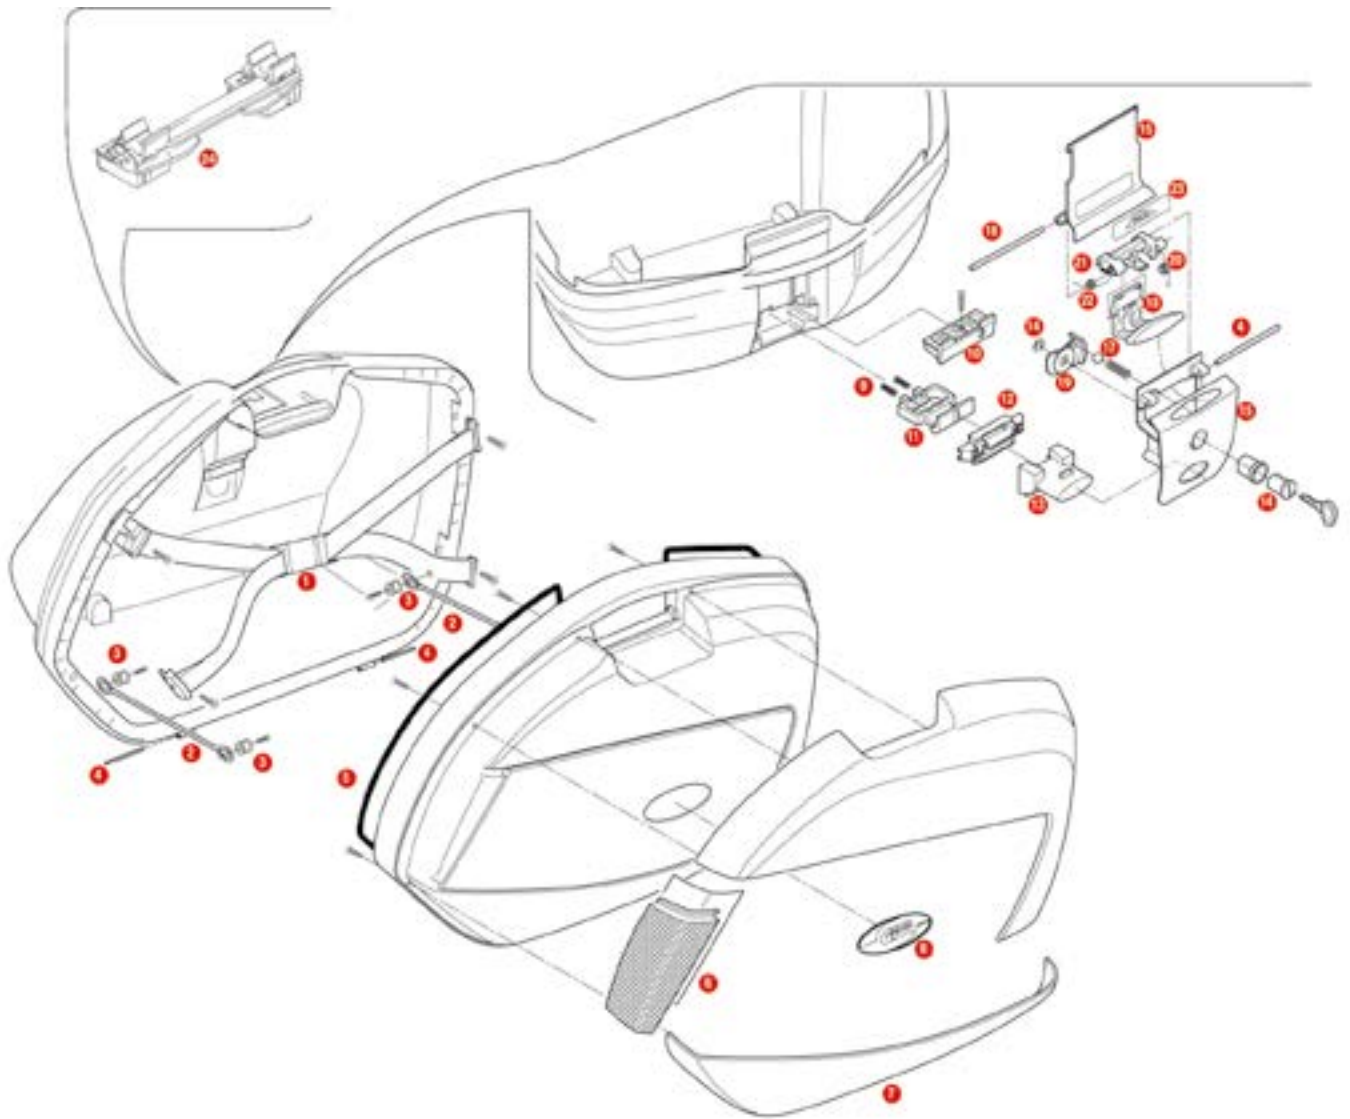

V35 / V35 TECH

	Z35FNMDX	Right bottom-shell (mounted)		
	Z35FNMSX	Left bottom-shell (mounted)		
	Z35CNMDX	Right top-shell (mounted)		
	Z35CNMSX	Left top-shell (mounted)		
	Z641NM2	Lock set		
	Z641NTM	Lock set (for TECH version)		
1	Z1462R	Elastic belt		
2	Z115R	Stop bag opening yarn, 2 pcs.		
3	Z112R	Red pulley, 4 pcs.		
4	Z637R	Pin. D. 04x75 mm, (1 piece)		
5	Z769	Black lock lining		
6	Z1424R	Reflectors (right and left)		
	Z1424TR	Reflectors with silver bottom, right and left (for V35 TECH)		
7	Z1426R	Low cover (right and left)		
8	ZV45	V35/V46 logo		
9	Z109	Long bolt springs		

10	Z1404R	Push button guide 1 pcs.		
11	Z106	Bolt		
12	Z1405R	Conical spacer, 1 pc.		
13	Z645R	Push button red		
14	SL101	Security lock set including cylinder, 2 keys, bush and under lock platelets		
15	Z641NR	Hinge black		
16	Z721R	Pin. D. 04x85 mm		
17	Z1384R	Cylinder spring and steel spheres, 1 kit		
18	Z644R	Opening push button, red, 1 pcs. (for top-case V46)		
19	Z640R	Plate below lock for standard key		
20	Z647R	Torsion spring, 1 pcs.		
21	Z643R	Lock set element red, 1 pcs.		
22	Z632R	Steel torsion spring		
23	Z409R	Name holder, 1 pcs.		
24	Z1387R	Pair of rotational rear clamps