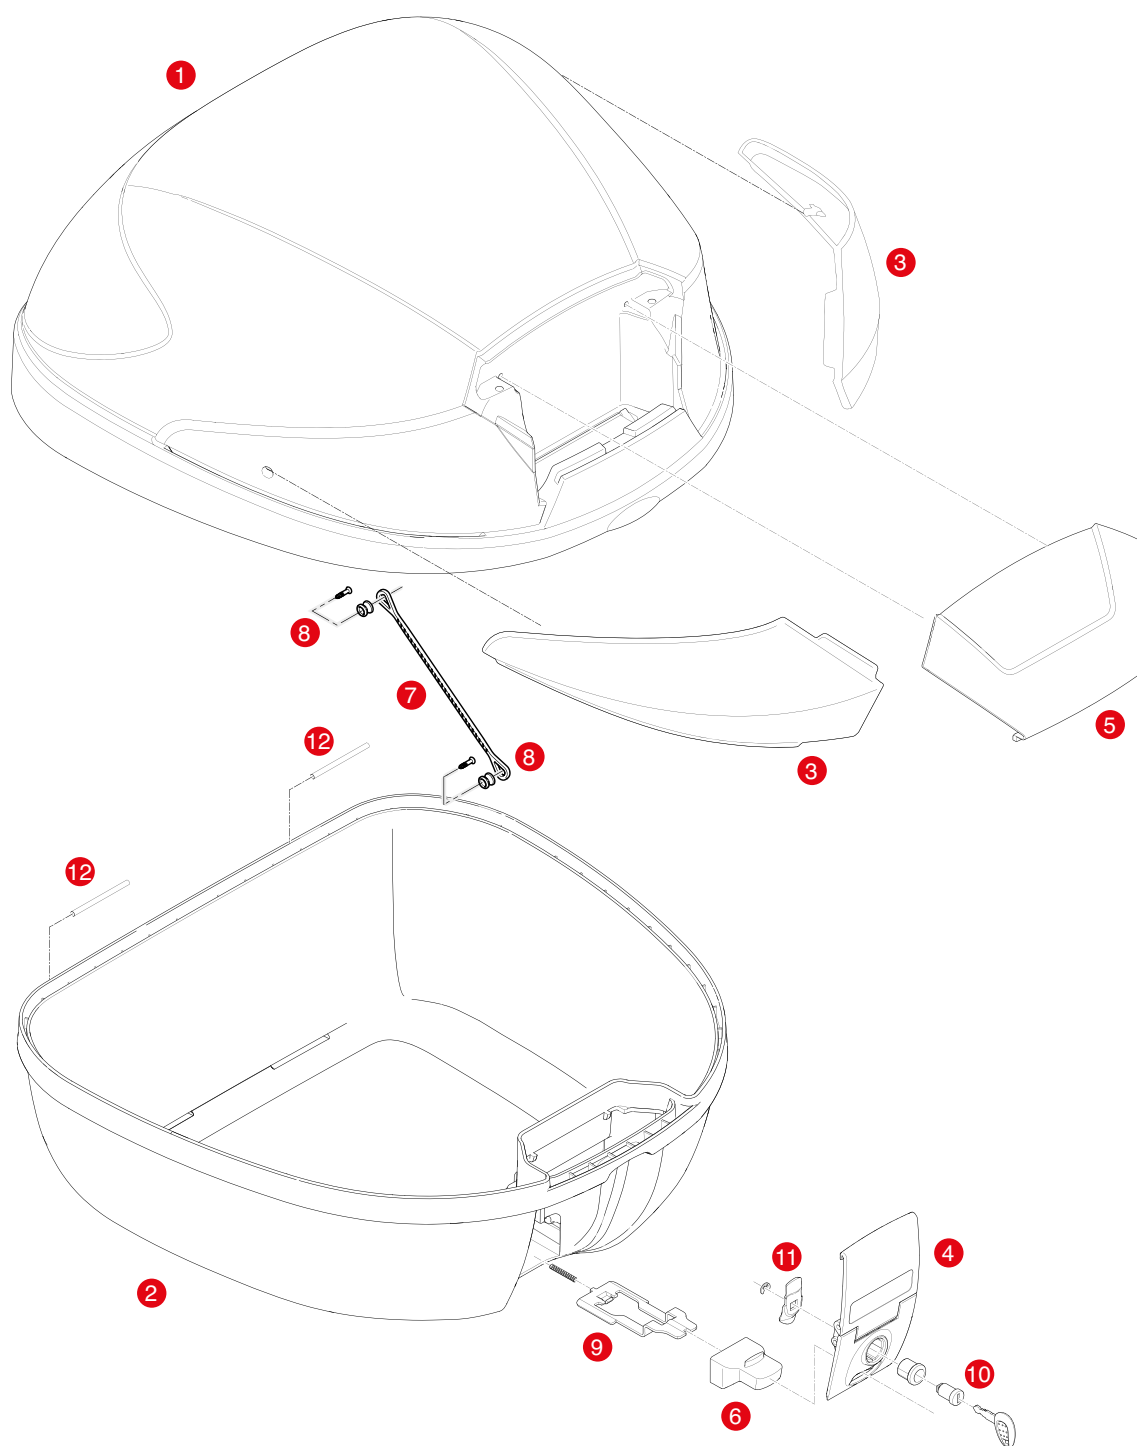

B29N / B29NT

3	Z2911R	Red reflectors (for B29N)		
	Z2911FR	Smoked reflectors (for B29NT)		
4	Z314NM	Hinge black, mounted		
	Z314NTM	B29NT hinge		
5	Z2910R	B29 central plate		
6	Z315	Red push button		
	Z315NR	Black push button		

7	Z115R	Stop bag opening yarn, 2 pcs.		
8	Z112R	Red pulley, 4 pcs.		
9	Z310	Bolt		
10	Z140R	Key locks with corresponding bush with red handle		
	Z140NR	Key locks with corresponding bush with black handle		
12	Z193	Hinge pin 62 mm