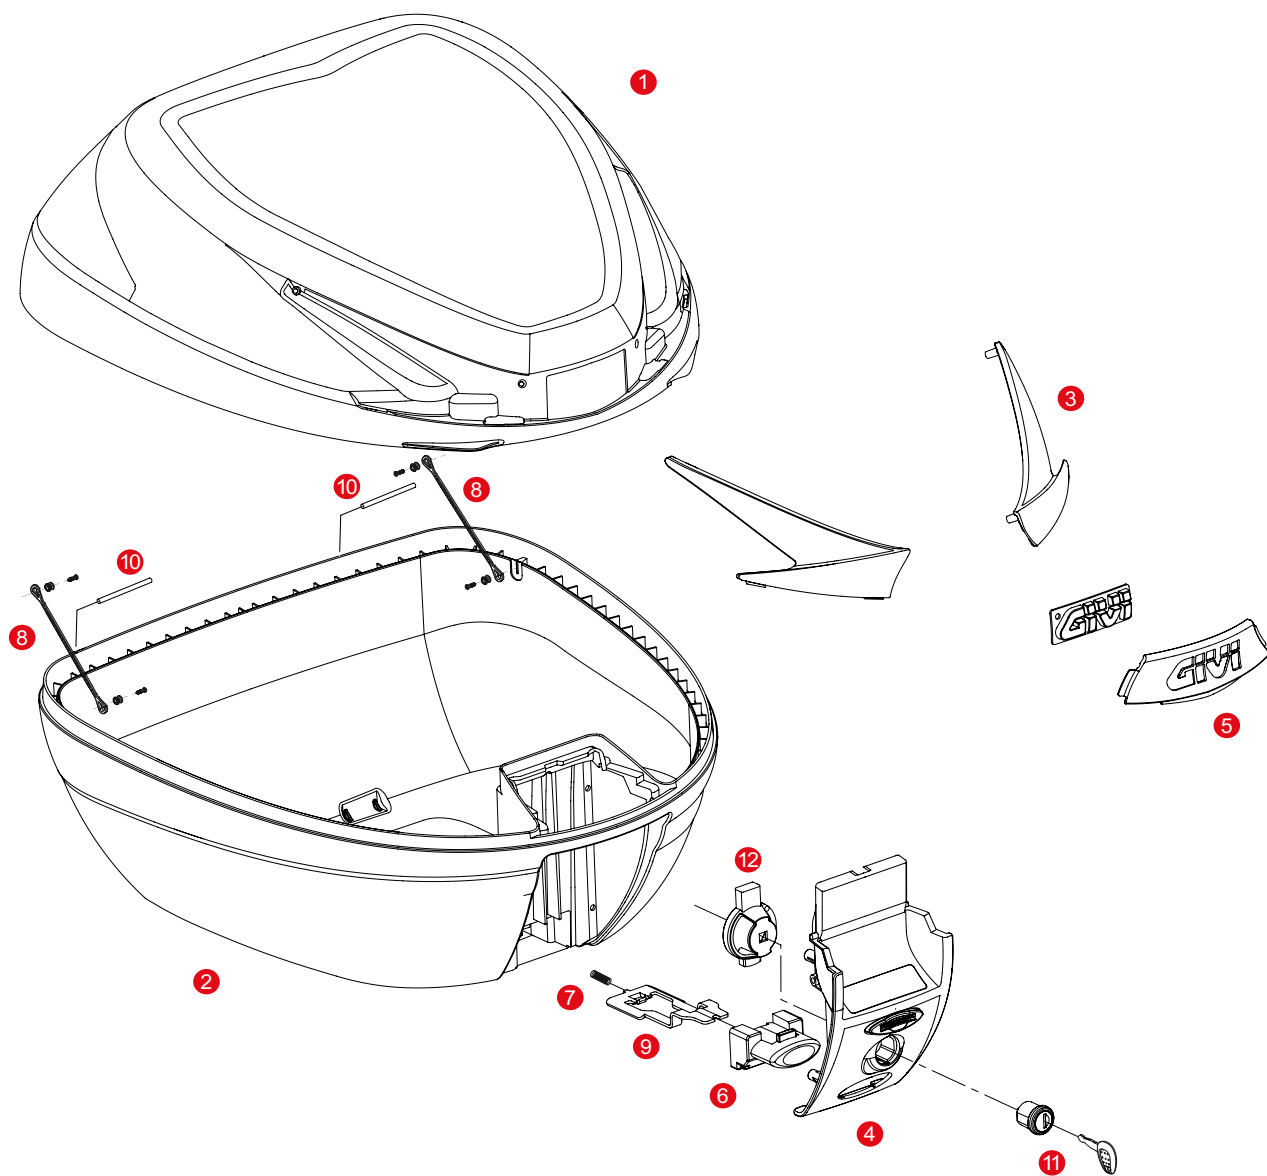

B330 / B330 TECH

1	Z3420CNM	B330 assembled Top Shell		
	Z3420CNTM	B330 TECH assembled Top Shell		
2	Z3420FNM	Fondo B330 assembled Bottom Shell		
	Z3420FNTM	Fondo B330 TECH assembled Bottom Shell		
3	Z3421R	Red reflectors (for B330)		
	Z3421FR	Smoked reflectors (for B330 TECH)		
4	Z2751NM	Lock set		
	Z2751NTM	Lock set for Tech version		
5	Z3422R	Central plate B330		
6	Z645R	Push button red		

	Z645CR	Opening push button chromed		
7	Z191R	Push button spring, 1 pcs.		
8	Z115R	Stop bag opening yarn, 2 pcs.		
9	Z762NR	Bolt, 1 pcs.		
10	Z590R	Pin. Medium, 2 pcs.		
11	Z140R	Key locks with corresponding bush with red handle		
	Z661A	Key locks with corresponding bush with silver handle		
12	Z3006R	Plate below lock, for standard key		
	Z4512R	Plate below lock for Security Lock key