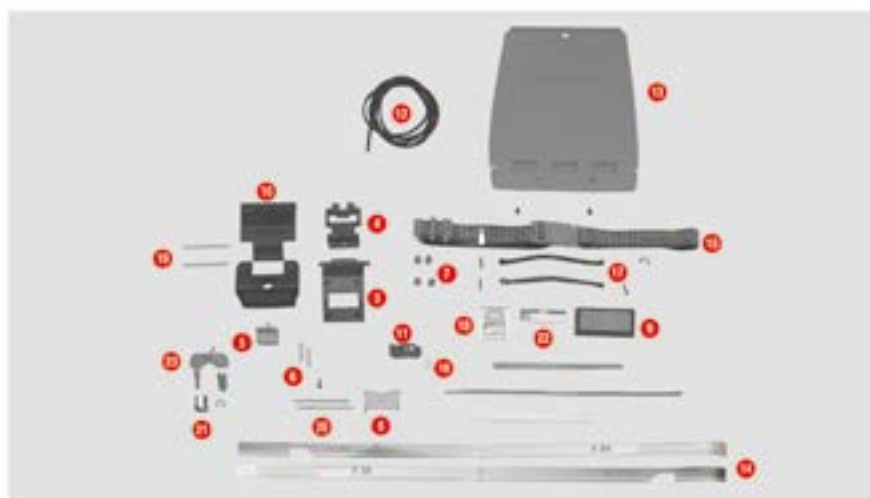

E36

4	Z106	Bolt		
6	Z109	Long bolt springs		
7	Z112R	Red pulley, 4 pcs.		
11	Z153	Key lock plate		
12	Z159R	Bag lock lining, 1 pcs.		
16	Z1237	Push button spring with washer		

17	Z664	Stop bag opening yarn with plastic sleeve		
19	Z590R	Pin, Medium, 2 pcs.		
20	Z195	Pin D. 04x80 mm		
23	Z140R	Key locks with corresponding bush with red handle		
	Z155	Straps holder clip