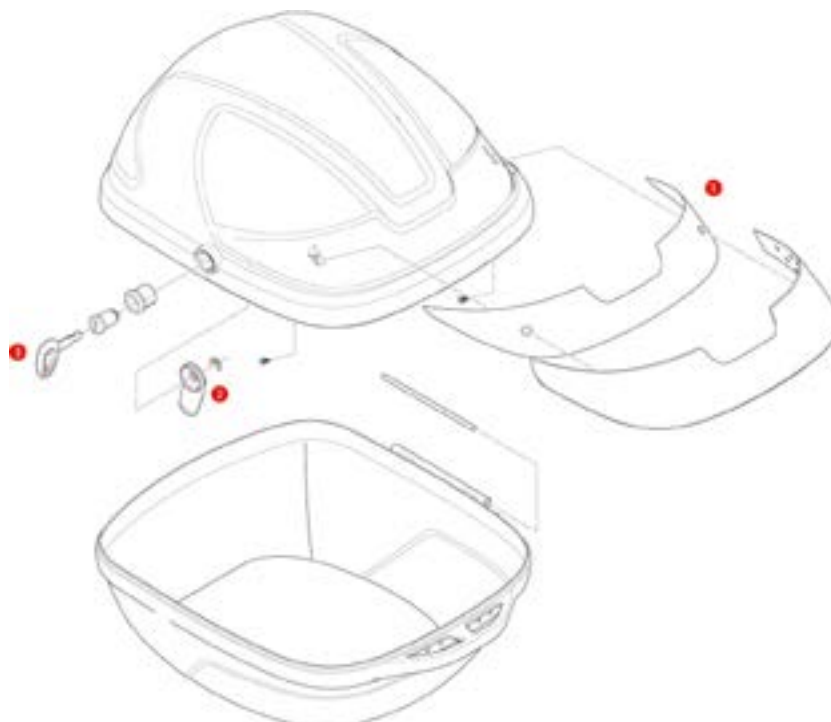

CY14N

1	Z3101TR	Reflector with graphic bottom		
2	Z3102R	Below lock		

3	Z140R	Key locks with corresponding bush with red handle