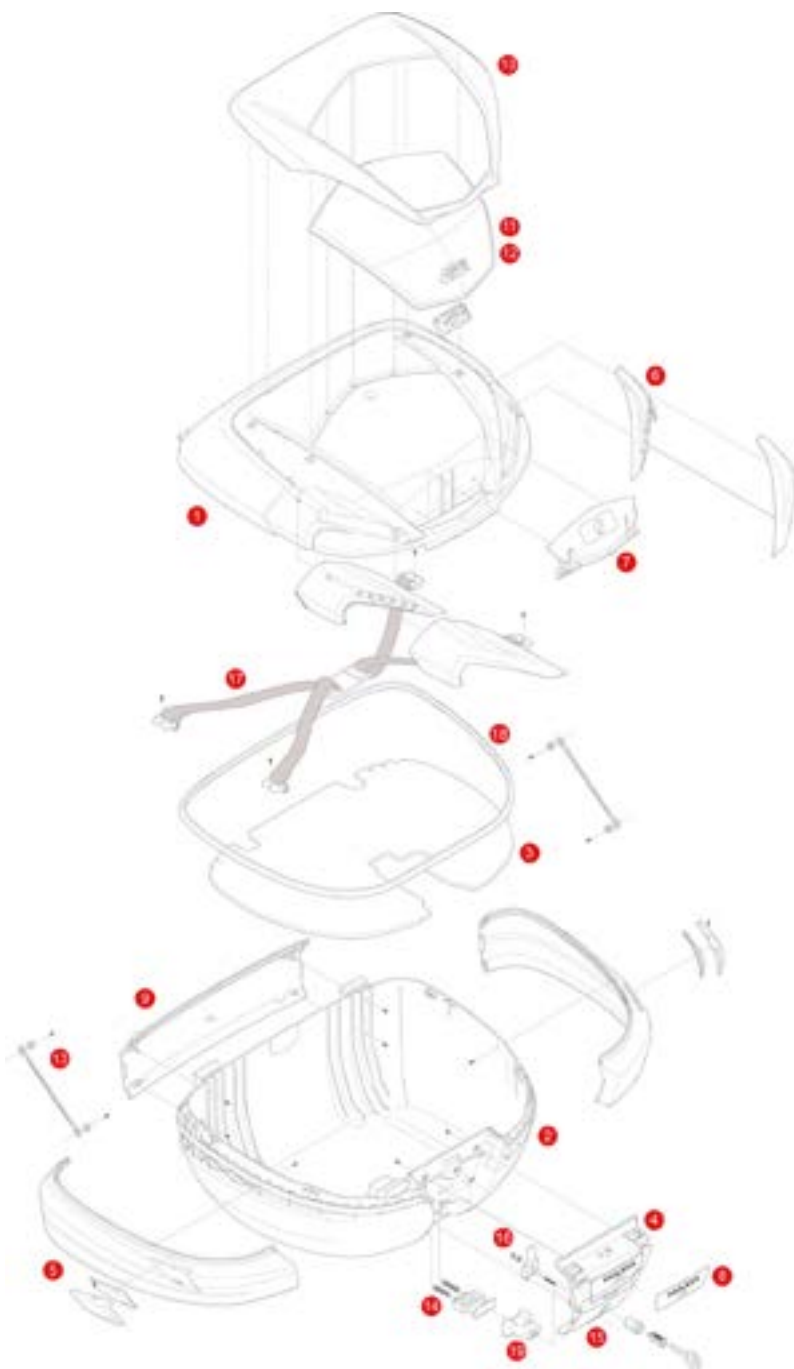

V56N / V56NN / V56NT / V56NNT MAXIA 4

1	ZV56CNM	V56N assembled Top Shell		
	ZV56CNTM	V56NT assembled Top Shell		
	ZV56CNNM	V56NN assembled Top Shell		
	ZV56CNNTM	V56NNT assembled Top Shell		
2	ZV56FNM	V56N-V56NN assembled Bottom Shell		
	ZV56FNTM	V56NT-V56NNT assembled Bottom Shell		
3	Z8900R	Inner mat		
4	Z398NMV56R	V56 mounted hinge		
5	Z564A900R	Side bands V56		
6	Z560KITR	Top-shell red reflectors with chromed stop lamp holder (for V56N / V56NN)		
	Z561KITR	Band red reflectors with chromed stop lamp holder (for V56N / V56NN)		
	Z560KITF	Top-shell smoked reflectors with chromed stop lamp holder (for V56NT/ V56NNT)		
	Z561KITF	Band smoked reflectors with chromed stop lamp holder (for V56NT/ V56NNT)		

7	Z562R	Top-shell coupling tooth, complete		
8	Z895A900V56R	Front plate V56		
9	Z692R	Replacement rear band		
10	CV47N	Black embossed cover		
11	Z4706OXCR	Aluminium cover with anodizing cover/cap		
12	Z4707R	Cover with carbon texture finishing (for V47NN / V47NNT / V56NN / V56NNT)		
13	Z599	Nylon stop bag opening yarn		
14	Z1782R	Bolt + Bolt Springs		
15	SL101	Security lock set including cylinder, 2 keys, bush and under lock platelets		
16	Z4514R	Plate below lock for Security Lock key		
17	Z285NEW	Elastic belt		
18	Z1908R	Trim		
19	Z206R	Button + Button Spring (for E55 MAXIA 3 / V56N / V56NN)		
	Z206NR	Button + Button Spring (for TECH version)