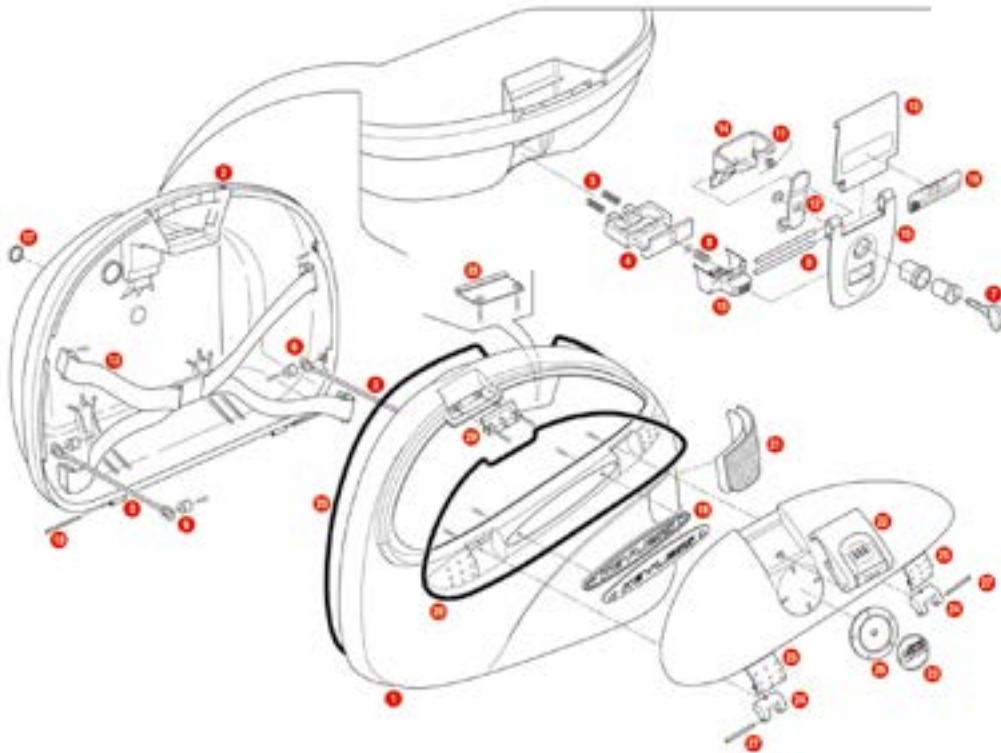

E41 KEYLESS

1	Z41CDXSM	E41 Top -shell right, black		
1	Z41CSXSM	E41 Top-shell left, black		
2	Z41FNM	E41 bottom shell, black		
3	Z599	Nylon stop bag opening yarn		
4	Z106	Bolt		
5	Z109	Long bolt springs		
6	Z112R	Red pulley, 4 pcs.		
7	Z140R	Key locks with corresponding bush with red handle		
8	Z1237	Push button spring with washer		
9	Z195	Pin D. 04x80 mm		
10	Z217	Push button		
11	Z236	Hinge spring		

12	Z277	Plate below lock		
13	Z285	Inner strap		
15	Z314N	Hinge black		
17	Z1235	Injection covering cap		
19	Z590R	Pin. Medium, 2 pcs.		
20	Z726	Black lock lining		
21	Z533	Reflectors with white bottom (pair)		
22	Z148M	Mounted hinge (including combination)		
23	Z200	GIVI logo MONOKEY®		
25	Z544	Caps (4 pcs.§)		
28	Z1239	Hinge plate in nylon		
29	Z1238	Nylon coupling tooth