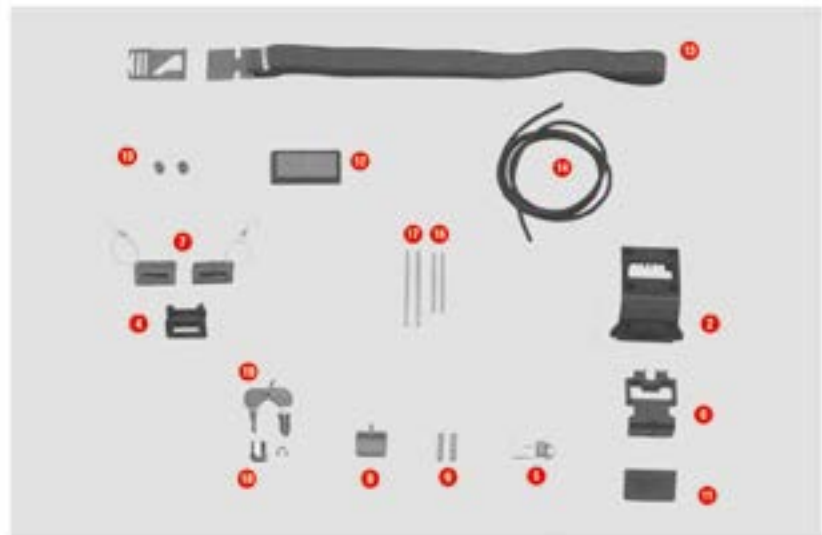

E28

6	Z106	Bolt		
9	Z109	Long bolt springs		
10	Z112R	Red pulley, 4 pcs.		
14	Z159R	Bag lock lining, 1 pcs.		
15	Z1237	Push button spring with washer		

16	Z193	Hinge pin 62 mm		
17	Z195	Pin D. 04x80 mm		
18	Z210	Chrome bushing for lock set		
19	Z140R	Key locks with corresponding bush with red handle