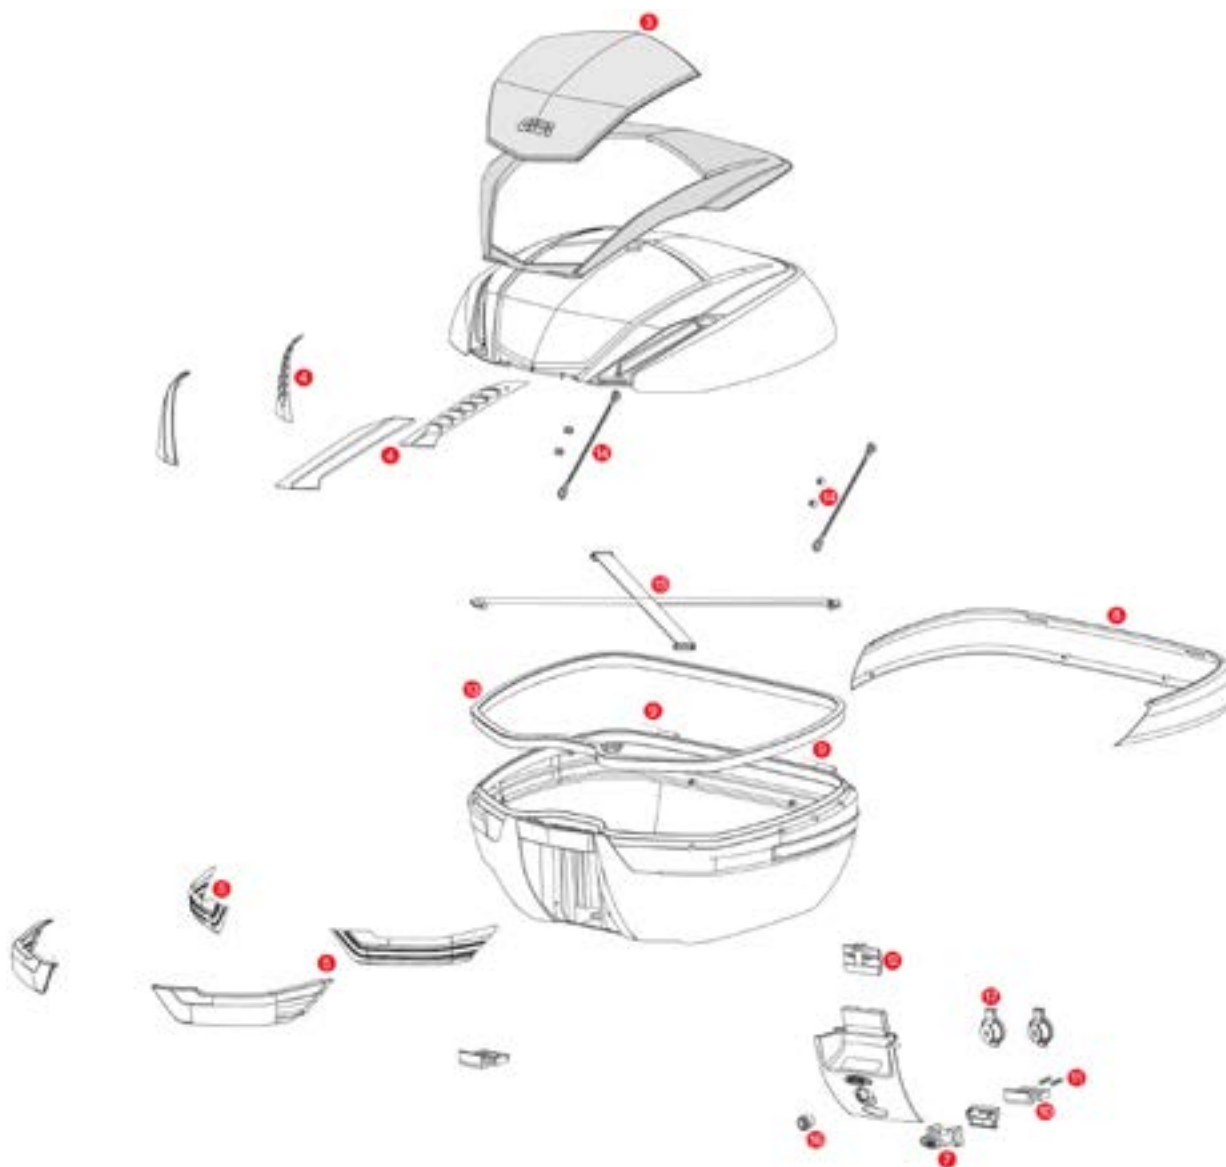

WL900 / WL901 WEIGHTLESS

Z9834M	Assembled main fixing plate		
Z109	Long bolt springs		

SL101	Security lock set including cylinder, 2 keys, bush and under lock platelets		

V47 / V47 TECH / V47NN / V47NN TECH / V47NNTFL

ZV47CNM	V47 assembled top-shell		
ZV47CNTM	V47 Tech assembled top-shell		
ZV47FNM	V47 assembled bottom-shell black		
ZV47FNTM	V47 Tech assembled bottom-shell black		
3	Z4706OXCR	Aluminium cover with anodizing cover/cap	
	Z4707R	Cover with carbon texture finishing (for V47NN / V47NNT / V56NN / V56NNT)	
4	Z4703R	Red reflectors with stop lamp holder (for V47)	
	Z4703FR	Smoked reflectors with stop lamp holder (for V47 Tech)	
5	Z4702R	Red bottom frame with stop lamp holder (for V47)	
	Z4702FR	Smoked bottom frame with stop lamp holder (for V47 Tech)	
	Z3007NV47M	Mounted lock set	

	Z3007NTV47M	Mounted lock set (for V47 Tech)	
7	Z1983R	Push button red	
	Z645CR	Opening push button chromed	
8	Z4701A900R	Silver rear band	
9	Z590R	Pin. Medium, 2 pcs.	
10	Z106	Bolt	
11	Z109	Long bolt springs	
12	Z3012R	Closure system mounted on the lid	
13	Z790R	Trim	
14	Z115R	Stop bag opening yarn, 2 pcs.	
15	Z285NEWR	Elastic belt	
16	SL101	Security lock set including cylinder, 2 keys, bush and under lock platelets	
17	Z4512R	Plate below lock for Security Lock key