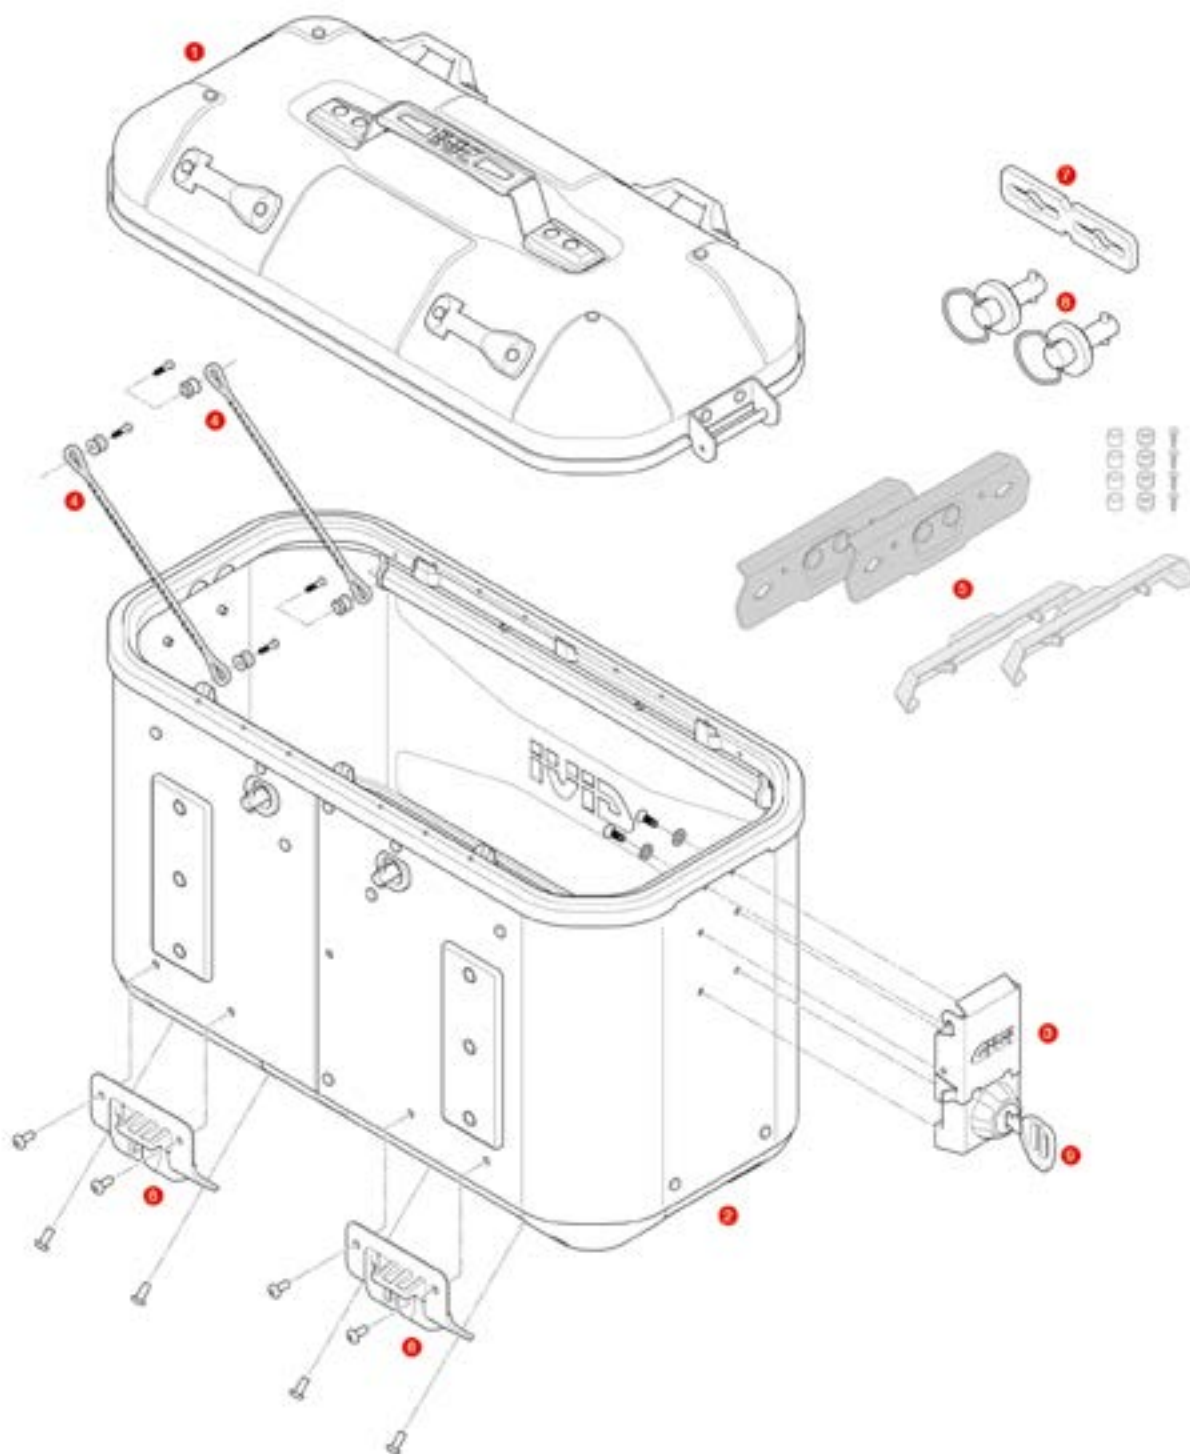

DLM36 TREKKER DOLOMITI (RETRO FIT)

1	ZDLM36ALCM	DLM36ASX assembled Top Shell in aluminium, left		
	ZDLM36ARCM	DLM36ADX assembled Top Shell in aluminium, right		
	ZDLM36BLCM	DLM36BSX black painted assembled Top Shell, left		
	ZDLM36BRCM	DLM36BDX black painted assembled Top Shell, right		
2	ZDLM36ALFM	DLM36ASX assembled bottom shell in aluminium, left		
	ZDLM36ARFM	DLM36ADX assembled bottom shell in aluminium, right		
	ZDLM36BLFM	DLM36BSX black painted assembled bottom shell, left		

	ZDLM36BRFM	DLM36BDX black painted assembled bottom shell, right		
3	Z9133SXMR	Left assembled hinge stop DLM36_SX		
	Z9133DXMR	Right assembled hinge stop DLM36_DX		
4	Z599	Nylon stop bag opening yarn		
5	DLM36KIT	Spare parts fitting kit to mount DLM36 on PL/PLR		
6	Z9509R	Fitting kit MONOKEY® DLM36		
7	ST9034KITR	Fitting screws DLM36		
8	Z9102R	Lock/unlock key DLM36		
9	SL101	Security lock set including cylinder, 2 keys, bush and under lock platelets