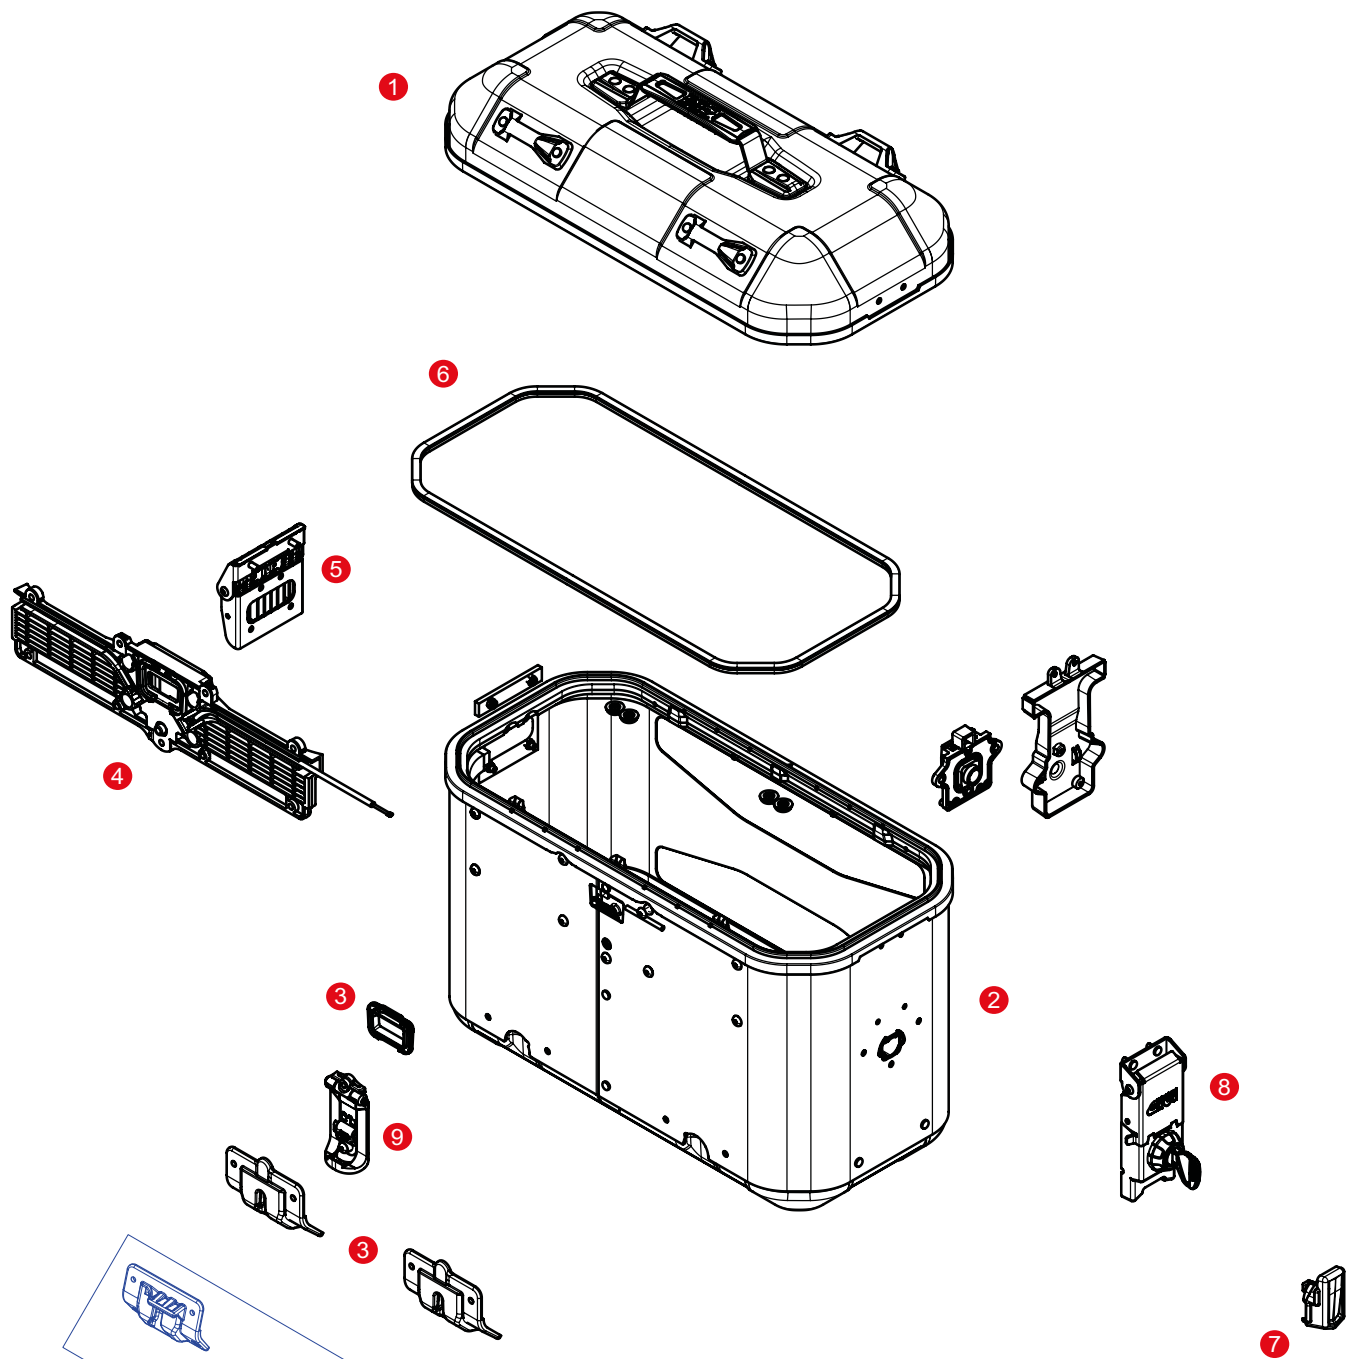

DLMK36A / DLMK36B TREKKER DOLOMITI (MONOKEY®)

1	ZDLMK36ARCM	DLMK36A assembled Top Shell in aluminium, right		
	ZDLMK36ALCM	DLMK36A assembled Top Shell in aluminium, left		
	ZDLMK36BRCM	DLMK36B black painted assembled Top Shell, right		
	ZDLMK36BLCM	DLMK36B black painted assembled Top Shell, left		
2	ZDLMK36ARFM	DLMK36A assembled Top Shell in aluminium, right		
	ZDLMK36ALFM	DLMK36A assembled Top Shell in aluminium, left		
	ZDLMK36BRFM	DLMK36B black painted assembled Bottom Shell, right		
	ZDLMK36BLFM	DLMK36B black painted assembled Bottom Shell, left		
3	Z9864MR	MONOKEY® DLMK fitting system		

4	Z9861MDXR	Reinforcement-right internal release mechanism		
	Z9861MSXR	Reinforcement - left internal release mechanism		
5	Z1233MR	Hinge cover top-bottom shell		
6	Z4912R	Trim for aluminium cases, 180cm		
7	Z9799R	Release lever		
8	Z8024MR-ALA	Hinge stop		
9	Z9837R	Hook system (Right / Left)		
	SL101	Security lock set including cylinder, 2 keys, bush and under lock platelets