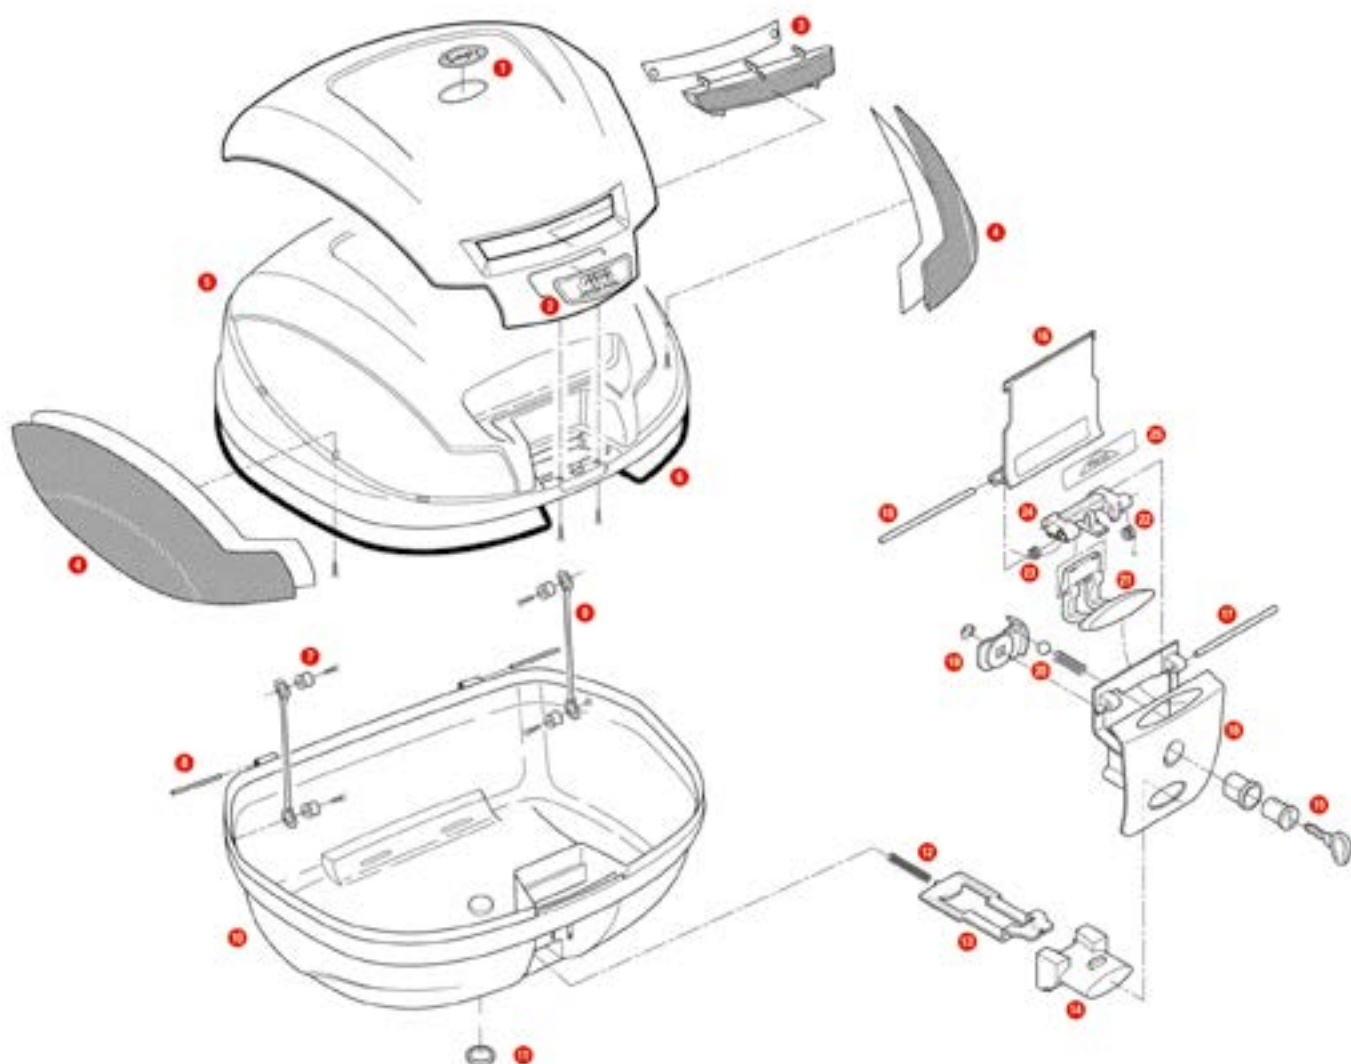

E470 SIMPLY III / E470 SIMPLY III TECH

1	Z458R	E470 oval logo, 1 pcs		
2	Z1294R	E470 GIVI logo, 1 pc.		
3	Z744R	Top-case reflector, red		
	Z744FR	Top-case smoked reflector, (for E470 Tech)		
4	Z1394	Top-case reflectors (right and left)		
	Z743TR	Smoked reflectors, right and left, (for E470 Tech)		
5	Z470CNR	E470 top-shell black, 1 pcs.		
	Z470CNTM	E470 Tech assembled top-shell		
	Z470CNMR	E470 assembled top-shell black		
	Z450FNM	E450 - E470 bottom-shell black		
6	Z159R	Bag lock lining, 1 pcs.		
7	Z112R	Red pulley, 4 pcs.		
8	Z635R	Pin. D. 04x48 mm, 2 pcs.		
9	Z115R	Stop bag opening yarn, 2 pcs.		
11	Z1235	Injection covering cap		
12	Z191R	Push button spring, 1 pcs.		
13	Z762NR	Bolt, 1 pcs.		

14	Z645R	Push button red		
	Z645CR	Opening push button chromed		
15	Z140R	Key locks with corresponding bush with red handle		
16	Z641NR	Hinge black		
17	Z637R	Pin. D. 04x75 mm, (1 piece)		
18	Z721R	Pin. D. 04x85 mm		
19	Z640R	Plate below lock for standard key		
	Z4513R	Plate below lock for Security Lock key		
20	Z1384R	Cylinder spring and steel spheres, 1 kit		
21	Z644R	Opening push button, red, 1 pcs. (for top-case V46)		
22	Z647R	Torsion spring, 1 pcs.		
23	Z632R	Steel torsion spring		
24	Z643R	Lock set element red, 1 pcs.		
25	Z409R	Name holder, 1 pcs.		
	Z641NM	Lock set		
	Z641NTM	Lock set (for TECH version)