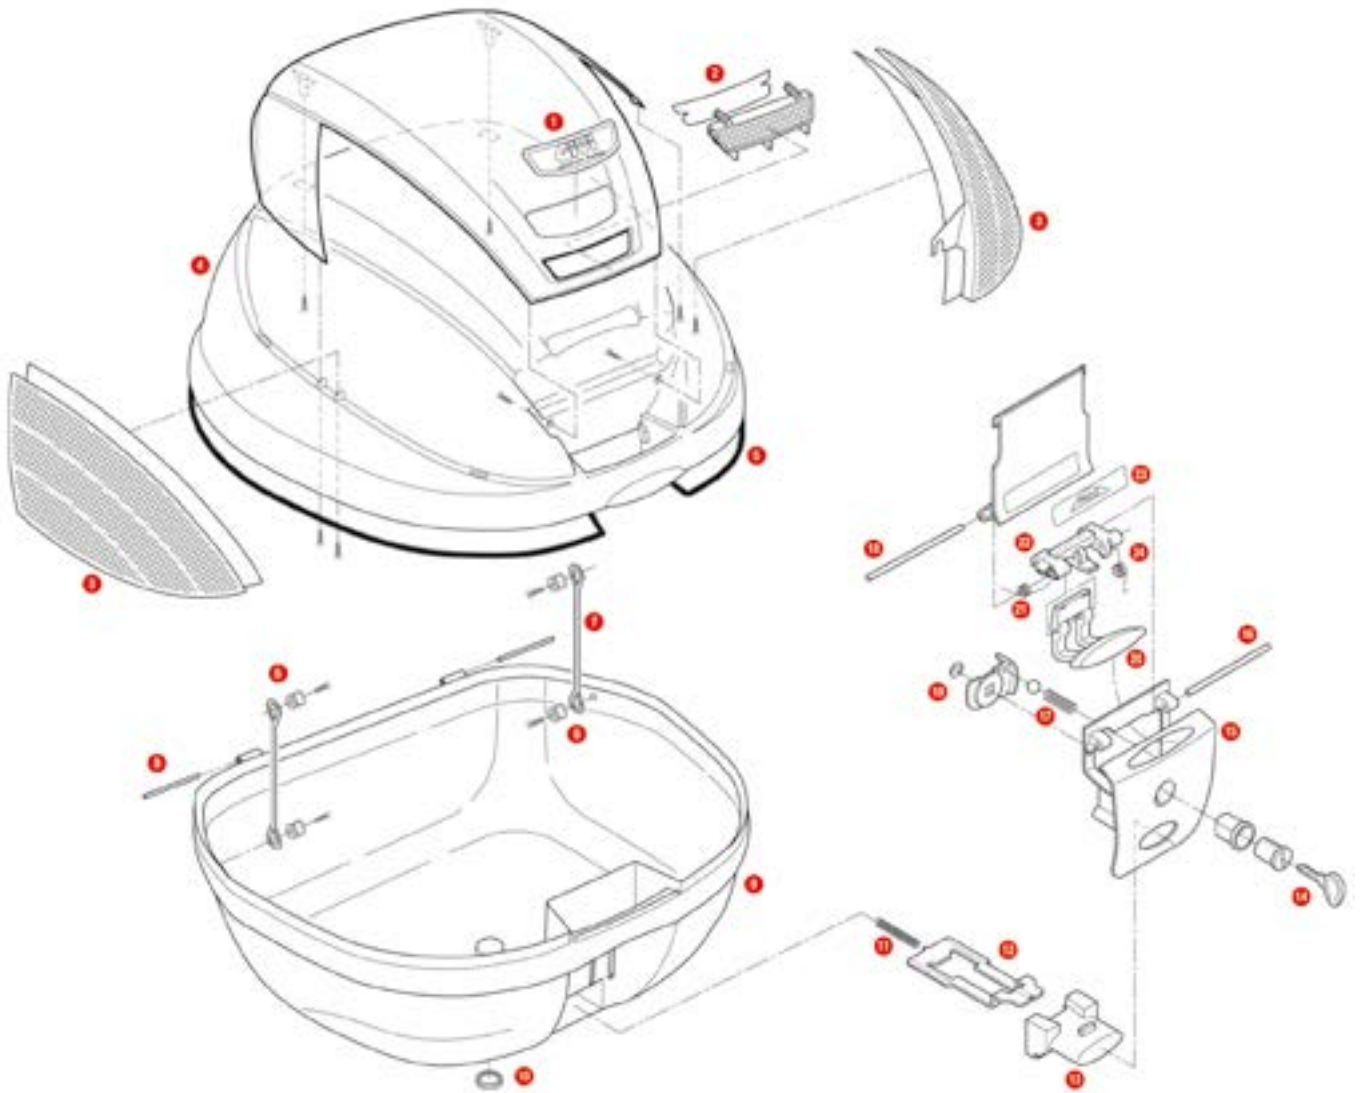

E370 / E370 TECH

1	Z1294R	E470 GIVI logo, 1 pcs		
2	Z750R	Top-case reflector, red		
	Z750TR	Top-case smoked reflector, (for E370 Tech)		
3	Z1383R	Top-case reflectors, right and left (only for E370)		
	Z1383TR	Smoked reflectors (right and left), 1 kit (only for E370 Tech)		
4	Z370CNR	E370 top-shell black, 1 pcs.		
	Z370CNTM	E370 Tech assembled top-shell		
	Z846R	Circuit covering cap, 1 pc.		
	Z350FNM	E350 - E340 - E370 bottom-shell black		
	Z370CNMR	E370 assembled top-shell black		
	Z641NM	Lock set		
	Z641NTM	Lock set (for TECH version)		
5	Z159R	Bag lock lining, 1 pcs.		
6	Z112R	Red pulley, 4 pcs.		
7	Z115R	Stop bag opening yarn, 2 pcs.		
8	Z635R	Pin. D. 04x48 mm, 2 pcs.		
10	Z1235	Injection covering cap		

11	Z191R	Push button spring, 1 pcs.		
12	Z761NR	Bolt, 1 pcs.		
13	Z645R	Push button red		
	Z645CR	Opening push button chromed		
14	Z140R	Key locks with corresponding bush with red handle		
	Z661A	Key locks with corresponding bush with silver handle		
15	Z641NR	Hinge black		
16	Z637R	Pin. D. 04x75 mm, (1 piece)		
17	Z1384R	Cylinder spring and steel spheres, 1 kit		
18	Z721R	Pin. D. 04x85 mm		
19	Z640R	Plate below lock for standard key		
	Z4513R	Plate below lock for Security Lock key		
20	Z644R	Opening push button, red, 1 pcs. (for top-case V46)		
21	Z632R	Steel torsion spring		
22	Z643R	Lock set element red, 1 pcs.		
	Z643NR	Lock set element black		
23	Z409R	Name holder, 1 pcs.		
24	Z647R	Torsion spring, 1 pcs.