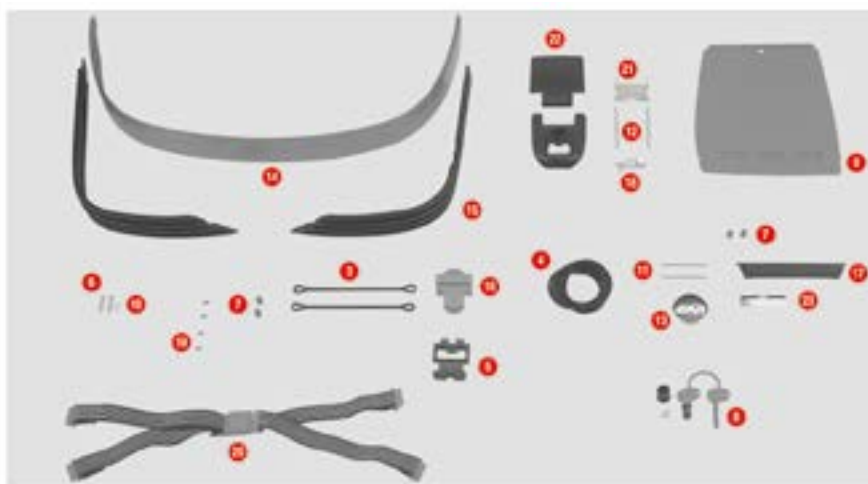

E360

1	Z360CNM	E360 top-shell black		
2	Z360FNM	E460-E360 bottom-shell black		
3	Z115R	Stop bag opening yarn, 2 pcs.		
4	Z159R	Bag lock lining, 1 pcs.		
5	Z106	Bolt		
6	Z109	Long bolt springs		
7	Z112R	Red pulley, 4 pcs.		
8	Z140R	Key locks with corresponding bush with red handle		
10	Z1237	Push button spring with washer		

12	Z195	Pin D. 04x80 mm		
13	Z200	GIVI logo MONOKEY®		
14	Z214	Top-case reflector		
15	Z215N	Rear band black		
16	Z217	Push button		
18	Z277	Plate below lock		
20	Z285	Inner strap		
22	Z314N	Hinge black		
	Z155	Straps holder clip