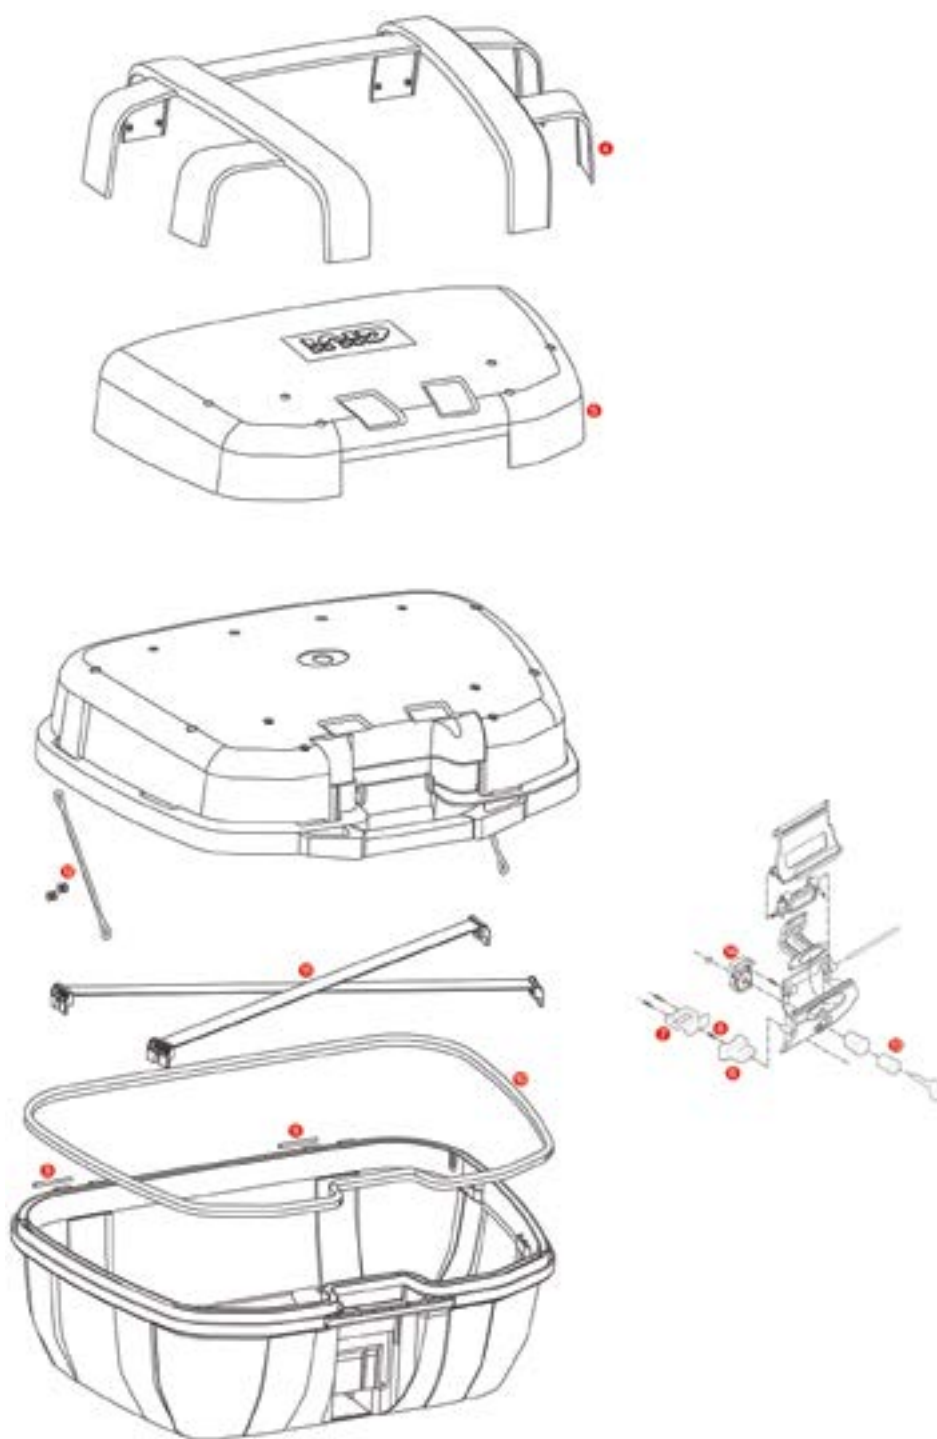

TRK52N / TRK52B TREKKER

	ZTRK52CNM	TRK52N assembled top-shell		
	ZTRK52CBM	TRK52B assembled Top Shell		
	ZTRK52FNM	TRK52N assembled bottom-shell black		
	Z641N52M	Hinge stop		
4	Z2202R	Black metal plate cover/cap		
5	Z2211OXR	Aluminium cover with anodizing cover/cap for TRK52N		
	Z2211NR	Aluminium cover black painted for TRK52B Black Line		
6	Z645CR	Opening push button chromed		

7	Z1782CR	Bolt		
8	Z191R	Push button spring, 1 pcs.		
9	Z590R	Pin. Medium, 2 pcs.		
10	Z3220R	Trim		
11	Z2170R	Elastic belt		
12	Z599	Nylon stop bag opening yarn		
13	SL101	Security lock set including cylinder, 2 keys, bush and under lock platelets		
14	Z4513R	Plate below lock for Security Lock key