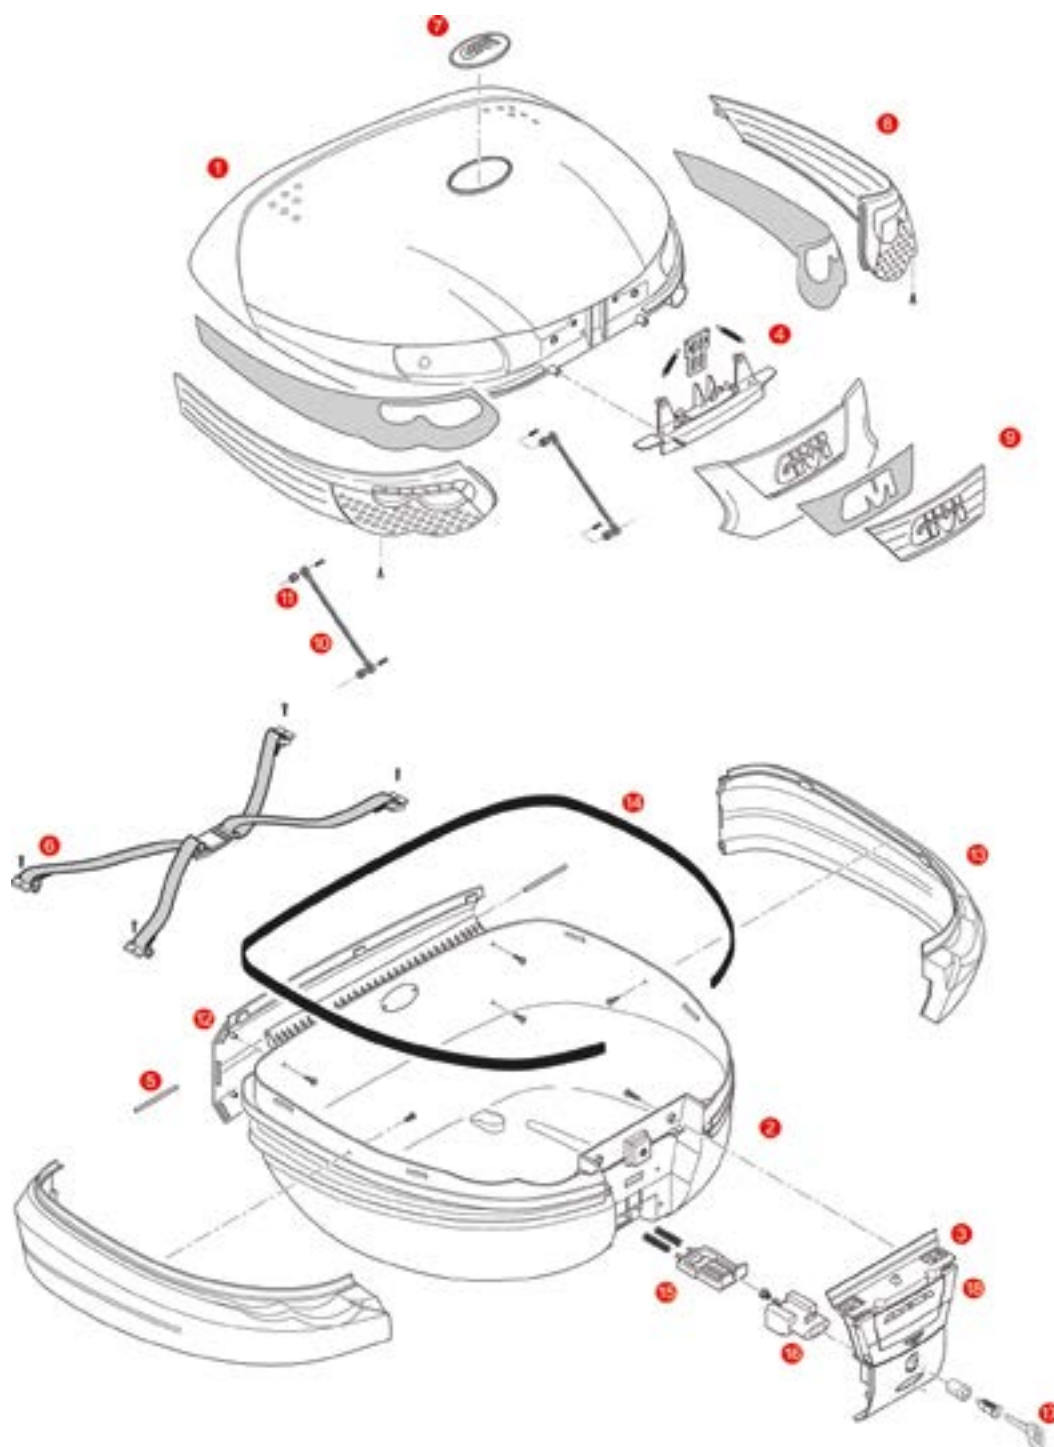

E55 MAXIA 3 / E55 MAXIA 3 TECH

2	Z55FNM	E55 assembled Bottom Shell Black		
	Z55FNTM	E55 TECH assembled Bottom Shell Black		
	Z398NTMR	Hinge stop (for top-case E55NT TECH)		
4	Z677R	Latch System Cover		
5	Z590R	Pin. Medium, 2 pcs.		
6	Z285	Inner strap		
7	ZV55R	Adhesive Givi Logo		
8	Z696R	Pair of side reflectors (for top-case E55 MAXIA 3)		
12	Z692R	Replacement rear band		
	Z692N902R	Replacement back band (for top-case E55NT TECH)		

14	Z1908R	Trim		
15	Z1782R	Bolt + Bolt Springs		
16	Z206R	Button + Button Spring (for E55 MAXIA 3 / V56N / V56NN)		
	Z206NR	Button + Button Spring (for TECH version)		
17	Z661	Key locks with corresponding bush with red handle		
	Z661A	Key locks with corresponding bush with silver handle		
	Z4514R	Plate below lock for Security Lock key		
18	Z695A900SR	Front handle panel, matt silver with GIVI logo		
	Z695N902SR	Front handle panel, black with GIVI logo		
	Z2276R	Pair of stop bag opening yarn