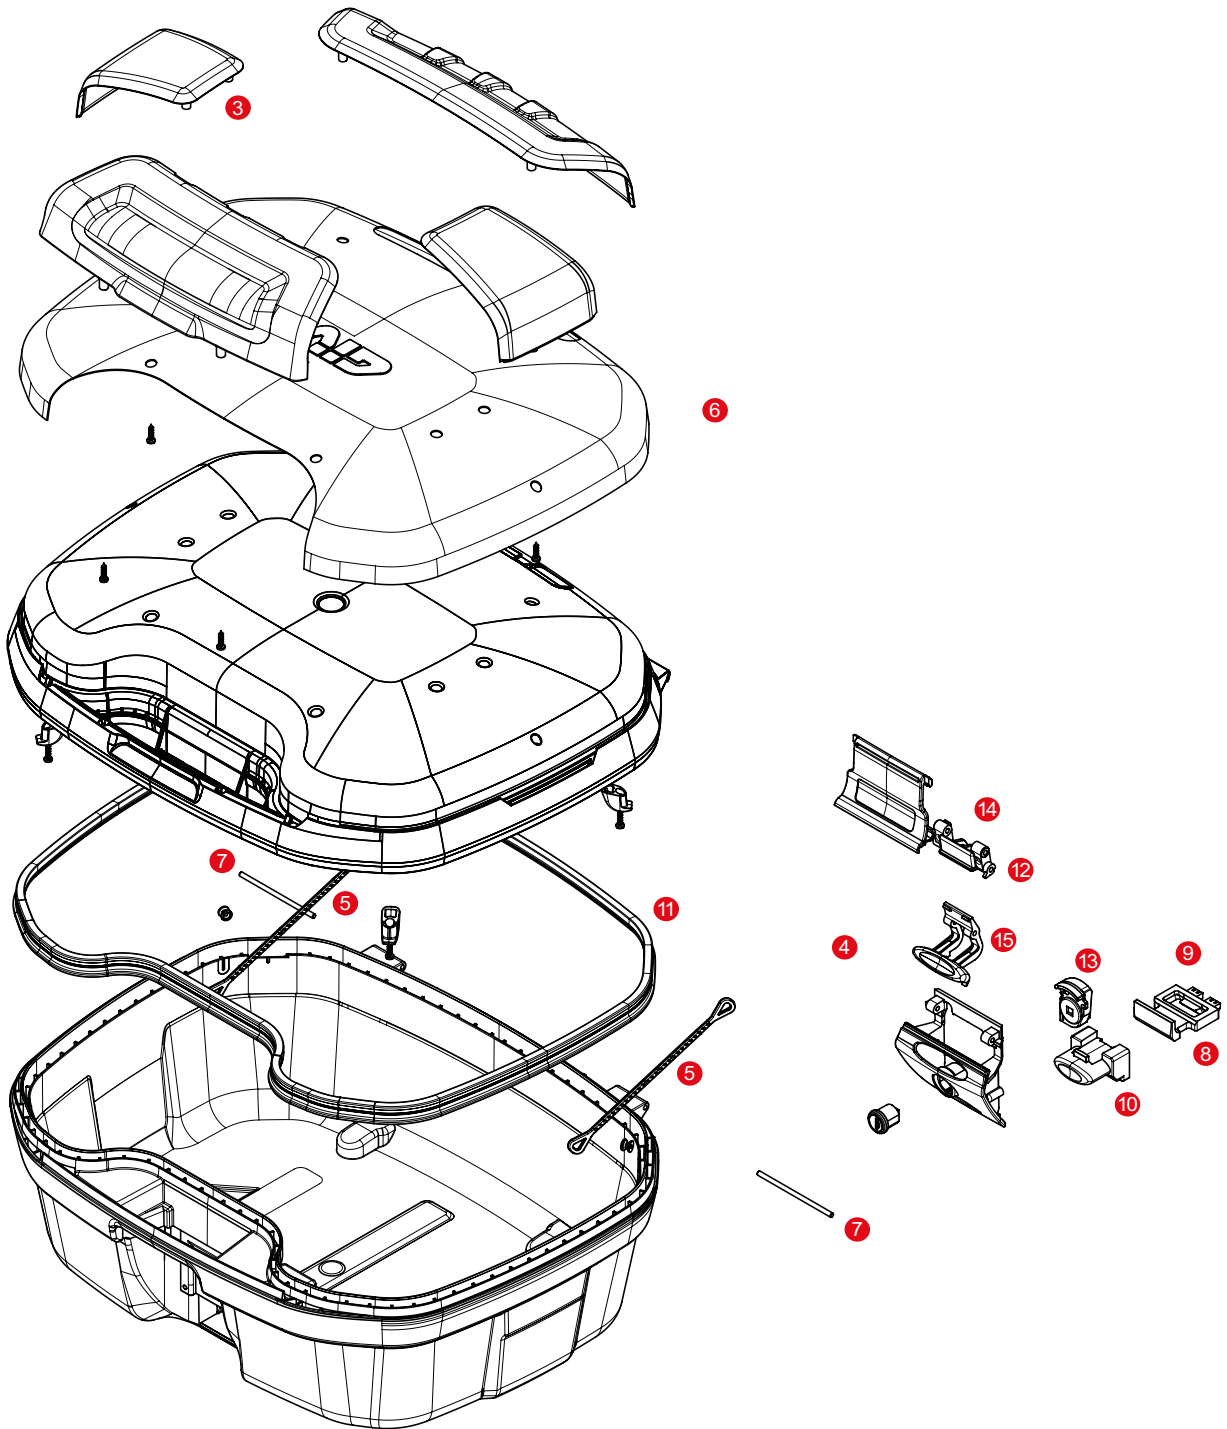

TRK35N / TRK35B TREKKER II 35

	Z2282CNM	TRK35N assembled Top Shell		
	Z2282CBM	TRK35B assembled Top Shell black		
	Z2282FNM	TRK35N-TRK35B assembled Bottom Shell		
3	Z9681R	Top Shell plates set		
4	Z641N33M	Hinge stop		
5	Z599	Nylon stop bag opening yarn		
6	Z7813QXR	TRK35N aluminium cover		
	Z7813NR	TRK35B black painted aluminium cover		
7	Z721R	Pin. D. 04x85 mm		
8	Z106	Bolt		
9	Z109	Long bolt springs		

10	Z645CR	Opening push button chromed		
	Z2106R	Elastic belt		
11	Z795R	Trim (1 pc)		
	Z409R	Name holder, 1 pcs.		
	Z630	Steel spheres D. 6		
12	Z632R	Steel torsion spring		
13	Z4513R	Plate below lock for Security Lock key		
14	Z643NR	Lock set element black		
15	Z644NR	Opening push button black		
	Z647R	Torsion spring, 1 pcs.		
	SL101	Security lock set including cylinder, 2 keys, bush and under lock platelets