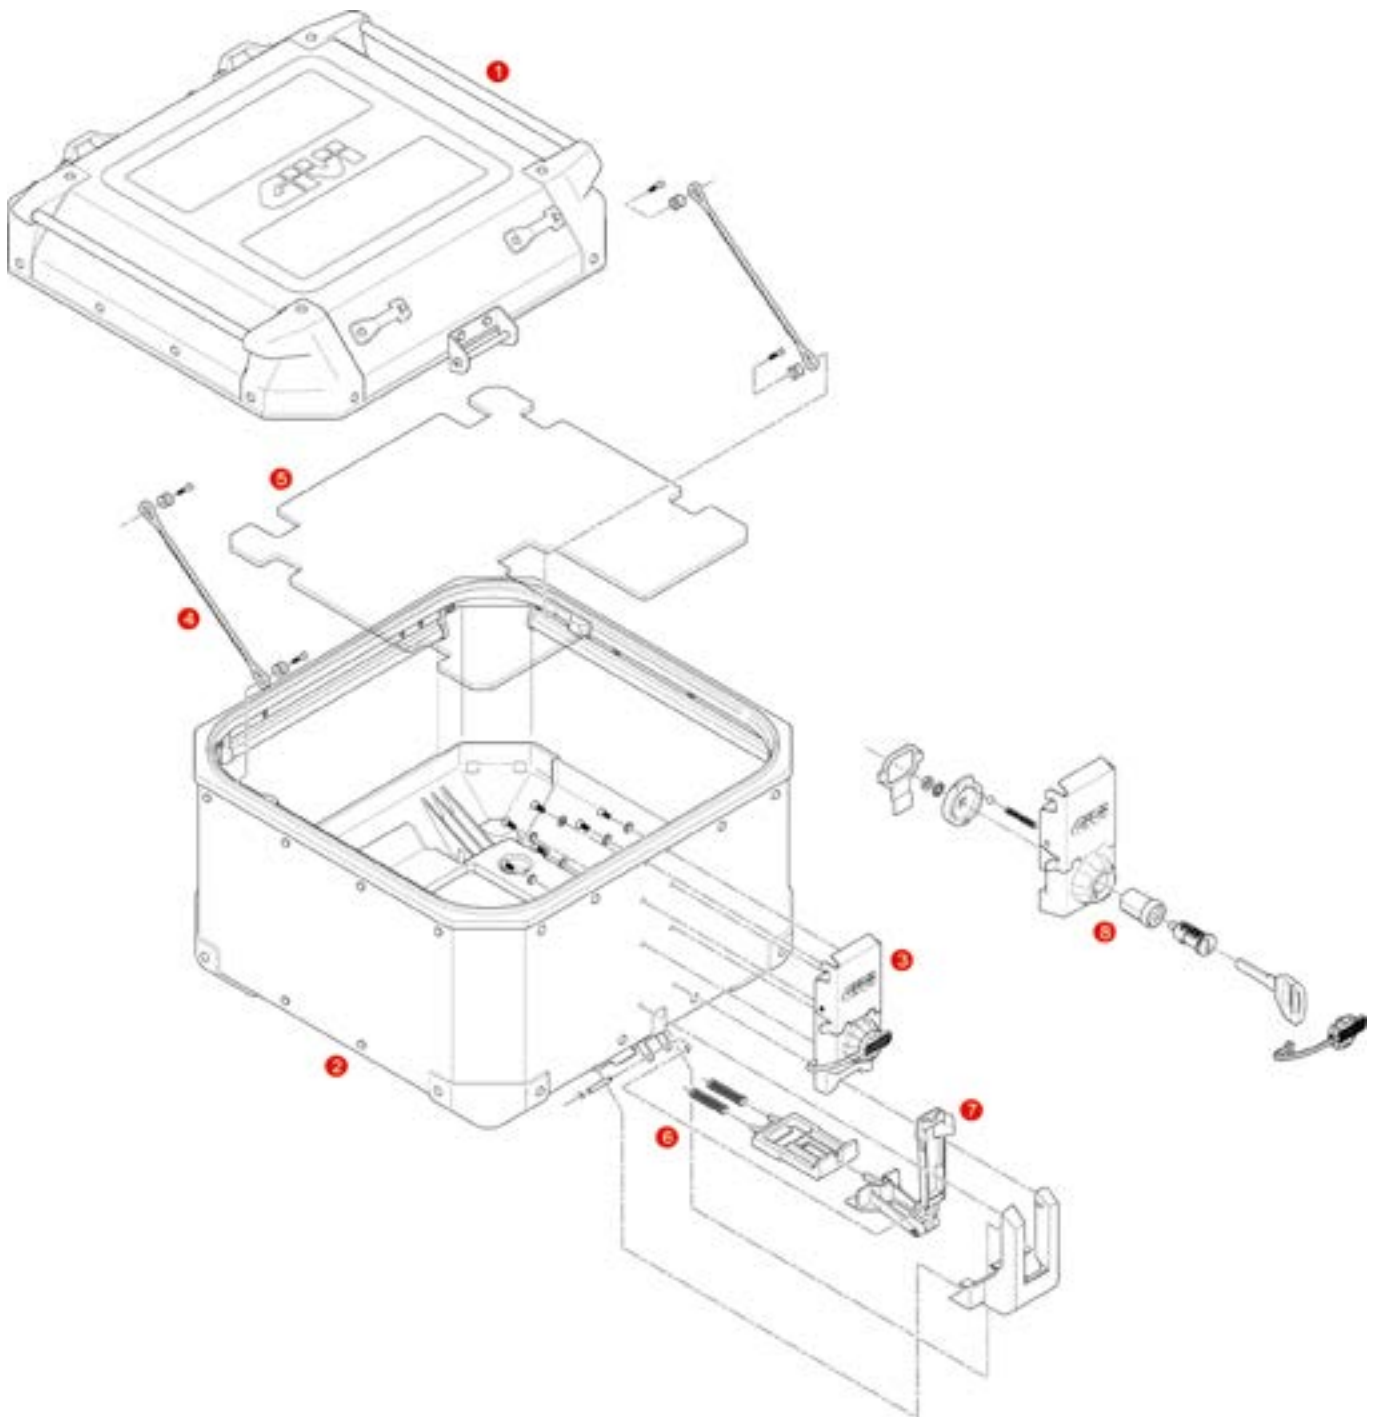

KIT_R AND SPARE PARTS

GIVI[®]

EXPLORE. ENJOY.

APPLICATION CHART PRICELIST_JANUARY 2022

OBKN58A / OBKN58B / OBKN42A / OBKN42B TREKKER OUTBACK TOP CASE

1	ZOBKN58ACM	OBKN58A assembled Top Shell silver aluminium		
	ZOBKN58BCM	OBKN58B assembled Top Shell black aluminium		
	ZOBKN42ACM	OBKN42A assembled Top Shell silver aluminium		
	ZOBKN42BCM	OBKN42B assembled Top Shell black aluminium		
2	ZOBKN58AFM	OBKN58A assembled Bottom Shell aluminium		
	ZOBKN58BFM	OBKN58B assembled Bottom Shell black aluminium		
	ZOBKN42AFM	OBKN42A assembled Bottom Shell aluminium		
	ZOBKN42BFM	OBKN42B assembled Bottom Shell black aluminium		
3	Z8024MR	Lock set		