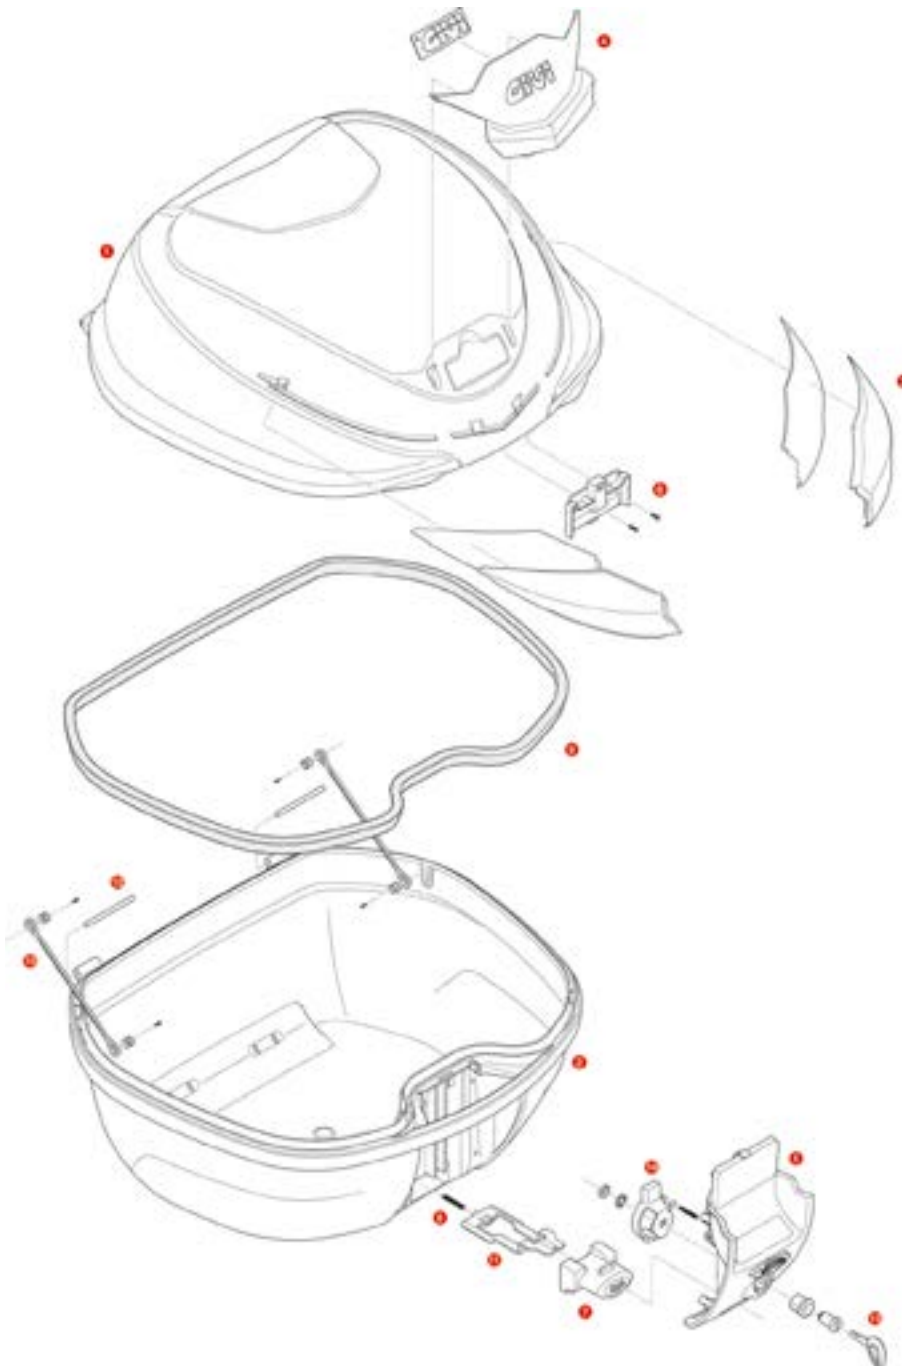

B360N / B360NT

1	ZB360CNM	B360N assembled Top Shell		
	ZB360CNTM	B360NT assembled Top Shell		
2	ZB37FNM	B37 Blade / B360 assembled bottom-shell black		
	ZB37FNTM	B37 Blade Tech / B360 Tech assembled bottom-shell black		
3	Z2514R	Red reflectors		
	Z2514FR	Smoked reflectors		
4	Z2513R	Central plate		
5	Z3007NM	Mounted lock set		
	Z3007NTM	Mounted lock set NT		
6	Z3012R	Closure system mounted on the lid		
7	Z645R	Push button red		

8	Z191R	Push button spring, 1 pcs.		
9	Z790R	Trim		
10	Z599	Nylon stop bag opening yarn		
11	Z761NR	Bolt, 1 pcs.		
12	Z590R	Pin. Medium, 2 pcs.		
13	Z140R	Key locks with corresponding bush with red handle		
	Z661A	Key locks with corresponding bush with silver handle		
14	Z3006R	Plate below lock, for standard key		
	Z4512R	Plate below lock for Security Lock key		
15	SL101	Security lock set including cylinder, 2 keys, bush and under lock platelets