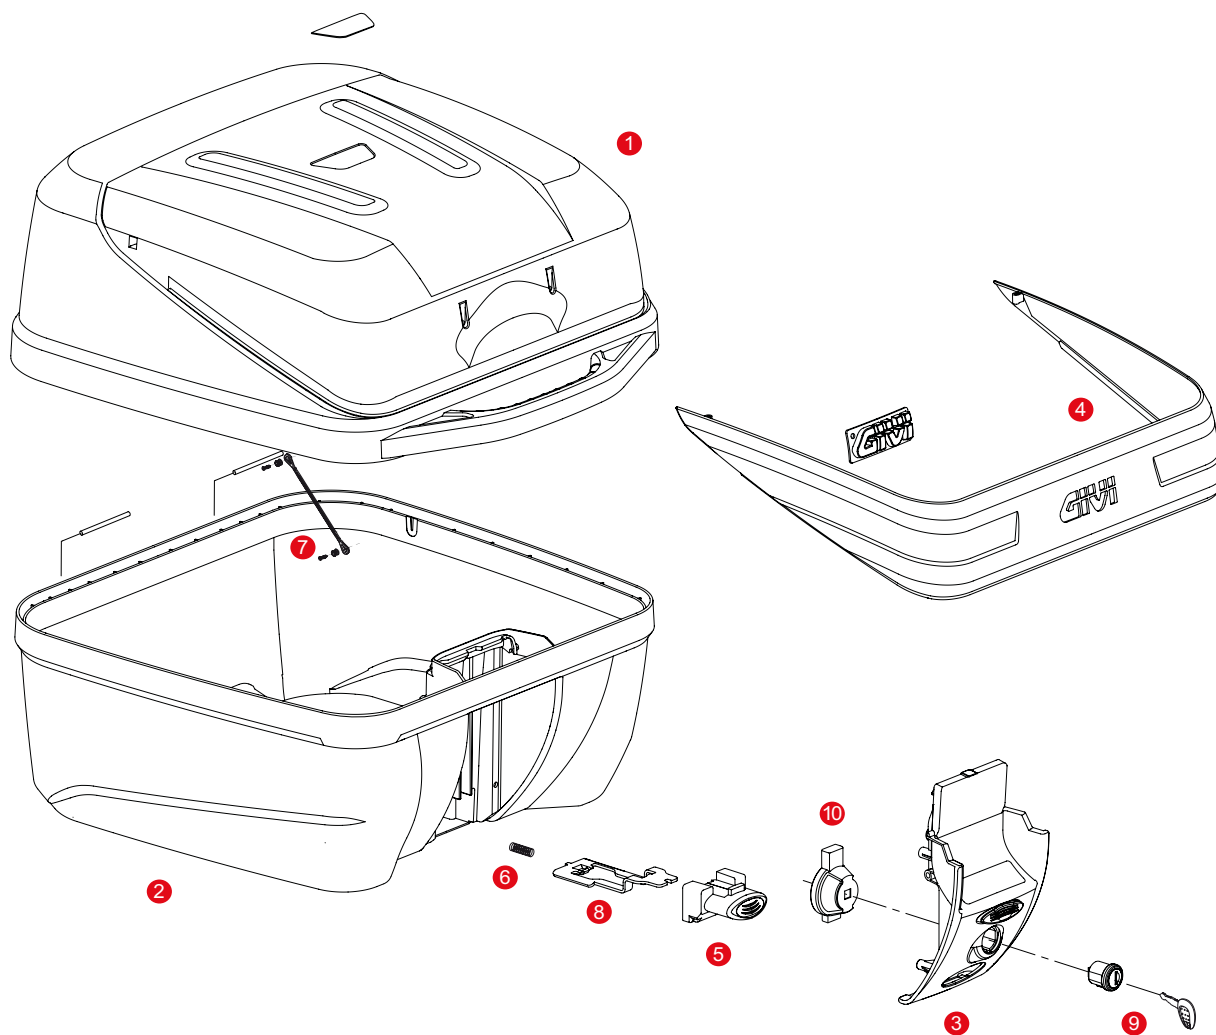

B32 BOLD

1	ZB32CNM	B32 assembled Top Shell		
2	ZB32FNM	B32 assembled Bottom Shell		
3	Z2751NM	Lock set		
4	ZB32PV	Painted plate with chromed GIVI logo		
5	Z645R	Push button red		
6	Z191R	Push button spring, 1 pcs.		

7	Z115R	Stop bag opening yarn, 2 pcs.		
8	Z762NR	Bolt, 1 pcs.		
9	Z140R	Key locks with corresponding bush with red handle		
10	Z3006R	Plate below lock, for standard key		
	Z4512R	Plate below lock for Security Lock key