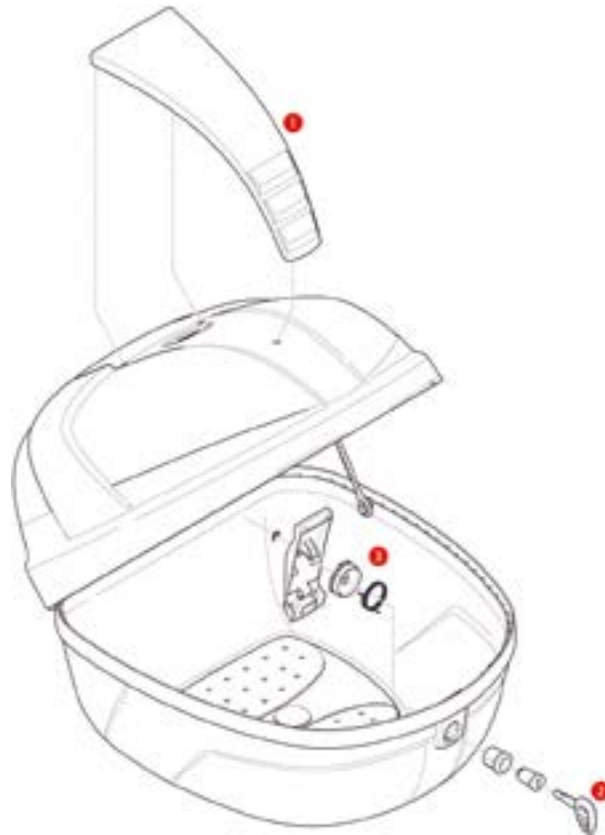

CY25N

1	Z1730TR	Reflector, for CY25N		
2	Z1734R	Locking system, complete		

3	Z140R	Key locks with corresponding bush with red handle