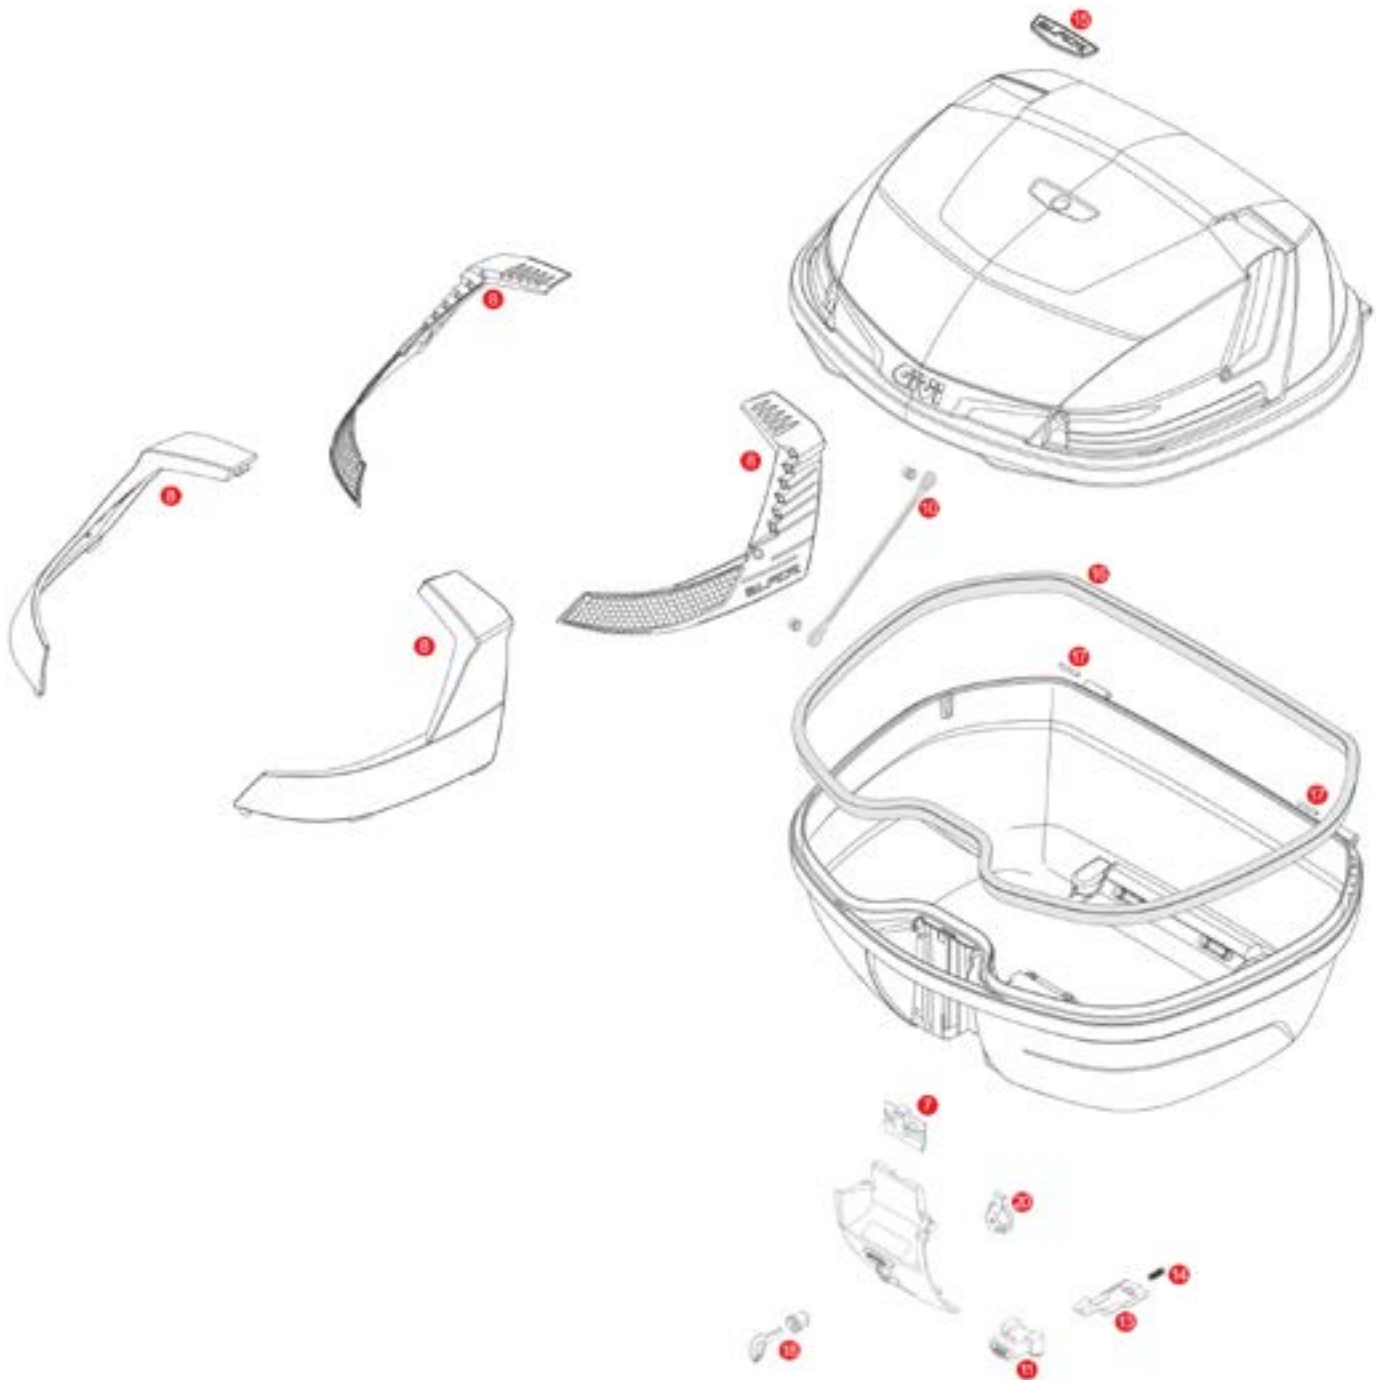

B47 BLADE / B47 BLADE TECH

	ZB47CNM	B47 Blade assembled top-shell black		
	ZB47CNTM	B47 Blade Tech assembled top-shell black		
	ZB47FNM	B47 Blade assembled bottom-shell black		
	ZB47FNTM	B47 Blade Tech assembled bottom-shell black		
	Z3007NM	Mounted lock set		
	Z3007NTM	Mounted lock set NT		
7	Z3012R	Closure system mounted on the lid		
8	Z4506R	Red reflectors with stop lamp holder (for B47 Blade)		
	Z4506FR	Smoked reflectors with stop lamp holder (for B47 Blade Tech)		
10	Z599	Nylon stop bag opening yarn		

11	Z1983R	Push button red		
	Z645CR	Opening push button chromed		
13	Z761NR	Bolt, 1 pcs.		
14	Z191R	Push button spring, 1 pcs.		
15	Z4504AR	Chromed Blade logo		
16	Z790R	Trim		
17	Z590R	Pin. Medium, 2 pcs.		
18	Z140R	Key locks with corresponding bush with red handle		
	Z661A	Key locks with corresponding bush with silver handle		
20	Z3006R	Plate below lock, for standard key		
	Z4512R	Plate below lock for Security Lock key