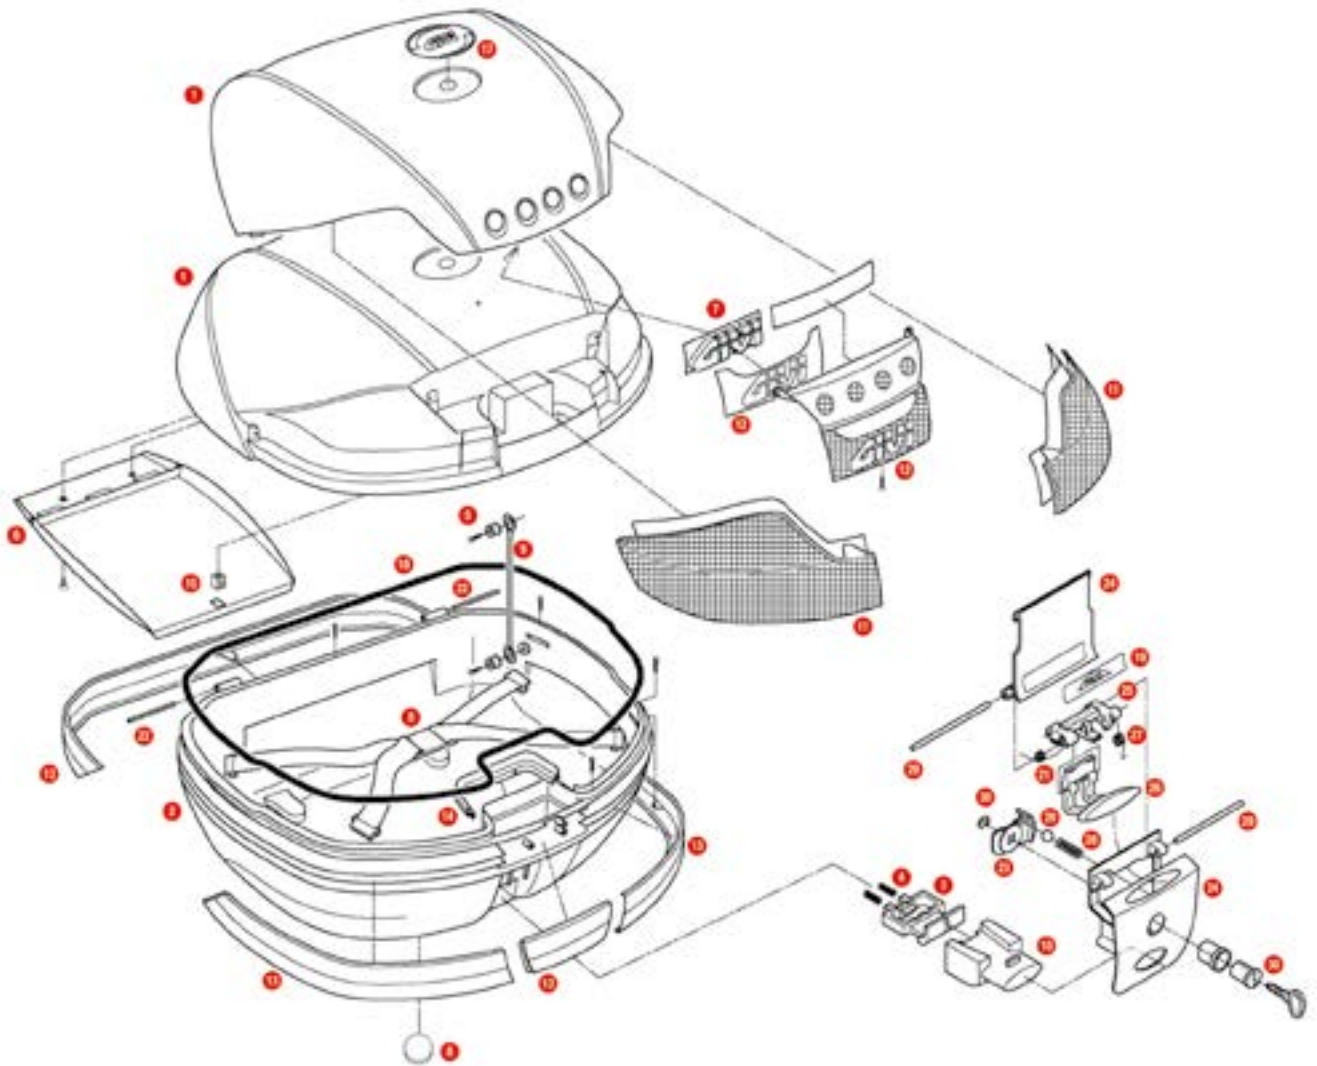

V46 / V46 TECH

1	Z46CNM	V46 top-shell with cover, black		
2	Z46FNM	V46 bottom-shell, black		
3	Z106	Bolt		
4	Z109	Long bolt springs		
5	Z112R	Red pulley, 4 pcs.		
7	Z229	Chromed GIVI brand		
8	Z285	Inner strap		
9	Z599	Nylon stop bag opening yarn		
10	Z645R	Push button red		
	Z645CR	Opening push button chromed		
11	Z731	Top-case reflector (right and left, for top-case MONOKEY® V46)		
	Z731TR	Top-case reflector (right and left, for top-case MONOKEY® V46NT TECH)		
12	Z732KIT	Central top-case reflector (for top-case MONOKEY® V46)		
	Z732TR	Central top-case reflector (for top-case MONOKEY® V46NT TECH)		
13	Z734SET	Central band, rear band and band right and left, ABS silver A900		

15	Z741	Hook for fixing the document holder		
17	ZV45	V35/V46 logo		
18	Z769	Black lock lining		
	Z641NM2	Lock set		
	Z641NTM	Lock set (for TECH version)		
19	Z409R	Name holder, 1 pcs.		
20	Z630	Steel spheres D. 6		
21	Z632R	Steel torsion spring		
22	Z637R	Pin. D. 04x75 mm, (1 piece)		
23	Z640R	Plate below lock for standard key		
	Z4513R	Plate below lock for Security Lock key		
24	Z641NR	Hinge black		
25	Z643R	Lock set element red, 1 pcs.		
25	Z643NR	Lock set element black		
26	Z644R	Opening push button, red, 1 pcs. (for top-case V46)		
27	Z647R	Torsion spring, 1 pcs.		
29	Z721R	Pin. D. 04x85 mm		
30	SL101	Security lock set including cylinder, 2 keys, bush and under lock platelets