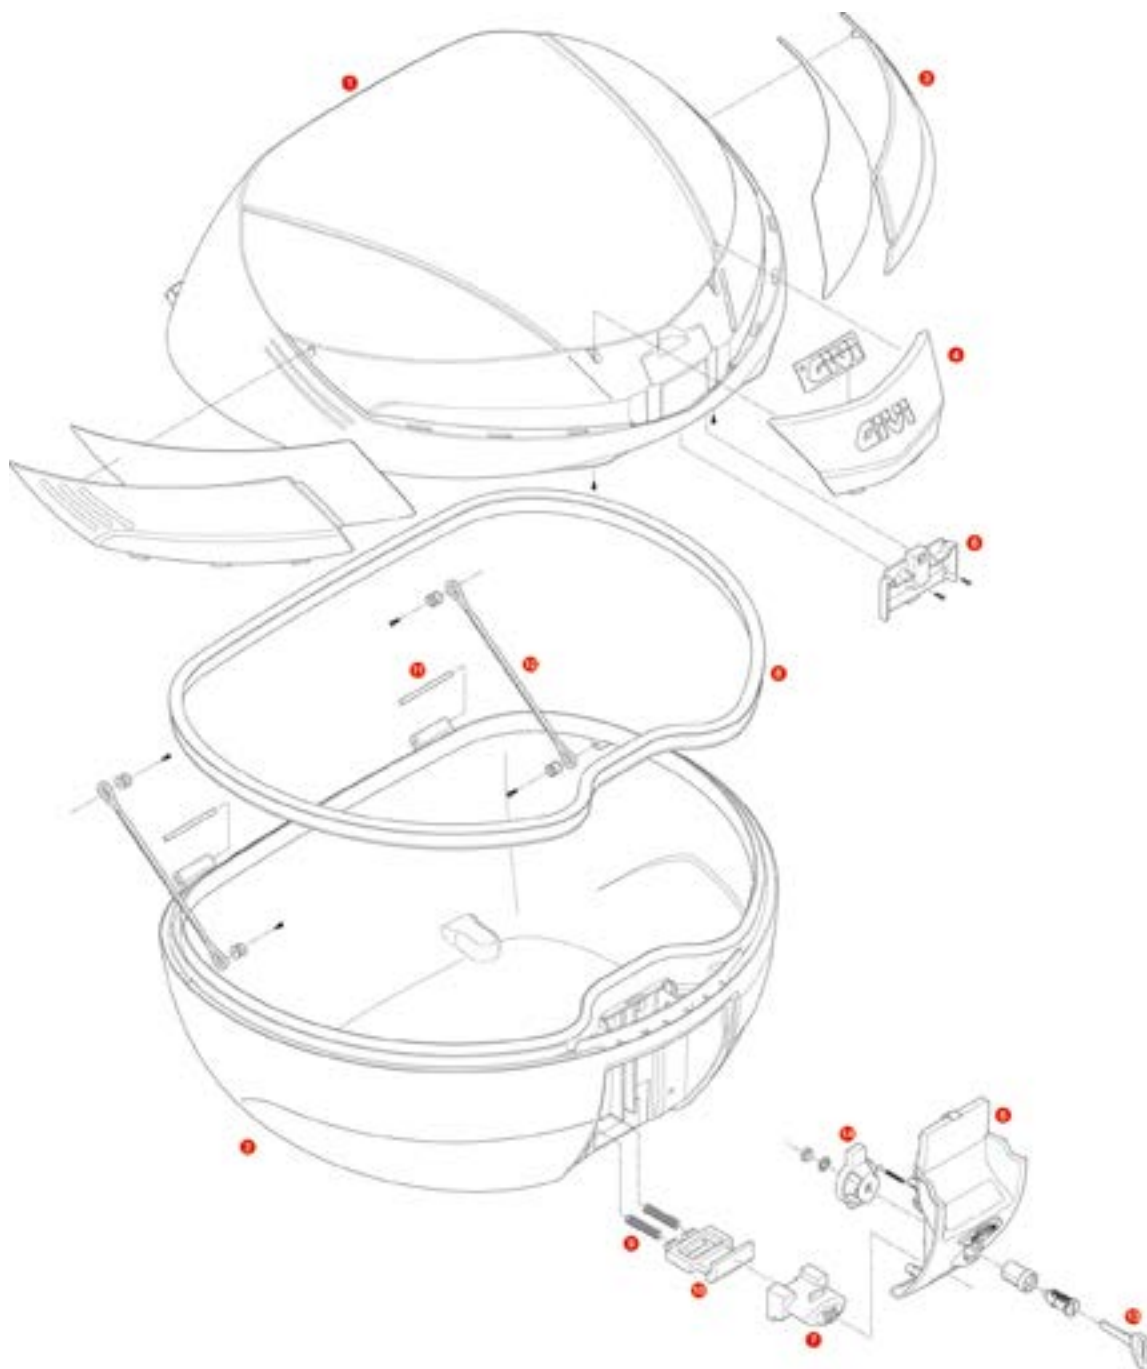

V40N / V40NT

1	Z420CNM	V40N assembled Top Shell		
	Z420CNTM	V40NT assembled Top Shell		
2	Z420FNM	V40 assembled bottom shell, black		
	Z420FNTM	V40NT assembled Bottom Shell		
3	Z4201R	Red reflectors (for V40N)		
	Z4201FR	Smoked reflectors (for V40NT)		
4	Z4200R	V40 central plate		
5	Z3007NV47M	Mounted lock set		
	Z3012R	Closure system mounted on the lid		
6	Z3012R	Closure system mounted on the lid		

7	Z1983R	Push button red		
	Z645CR	Opening push button chromed		
8	Z790R	Trim		
9	Z109	Long bolt springs		
10	Z106	Bolt		
11	Z590R	Pin. Medium, 2 pcs.		
12	Z115R	Stop bag opening yarn, 2 pcs.		
13	SL101	Security lock set including cylinder, 2 keys, bush and under lock platelets		
14	Z4512R	Plate below lock for Security Lock key