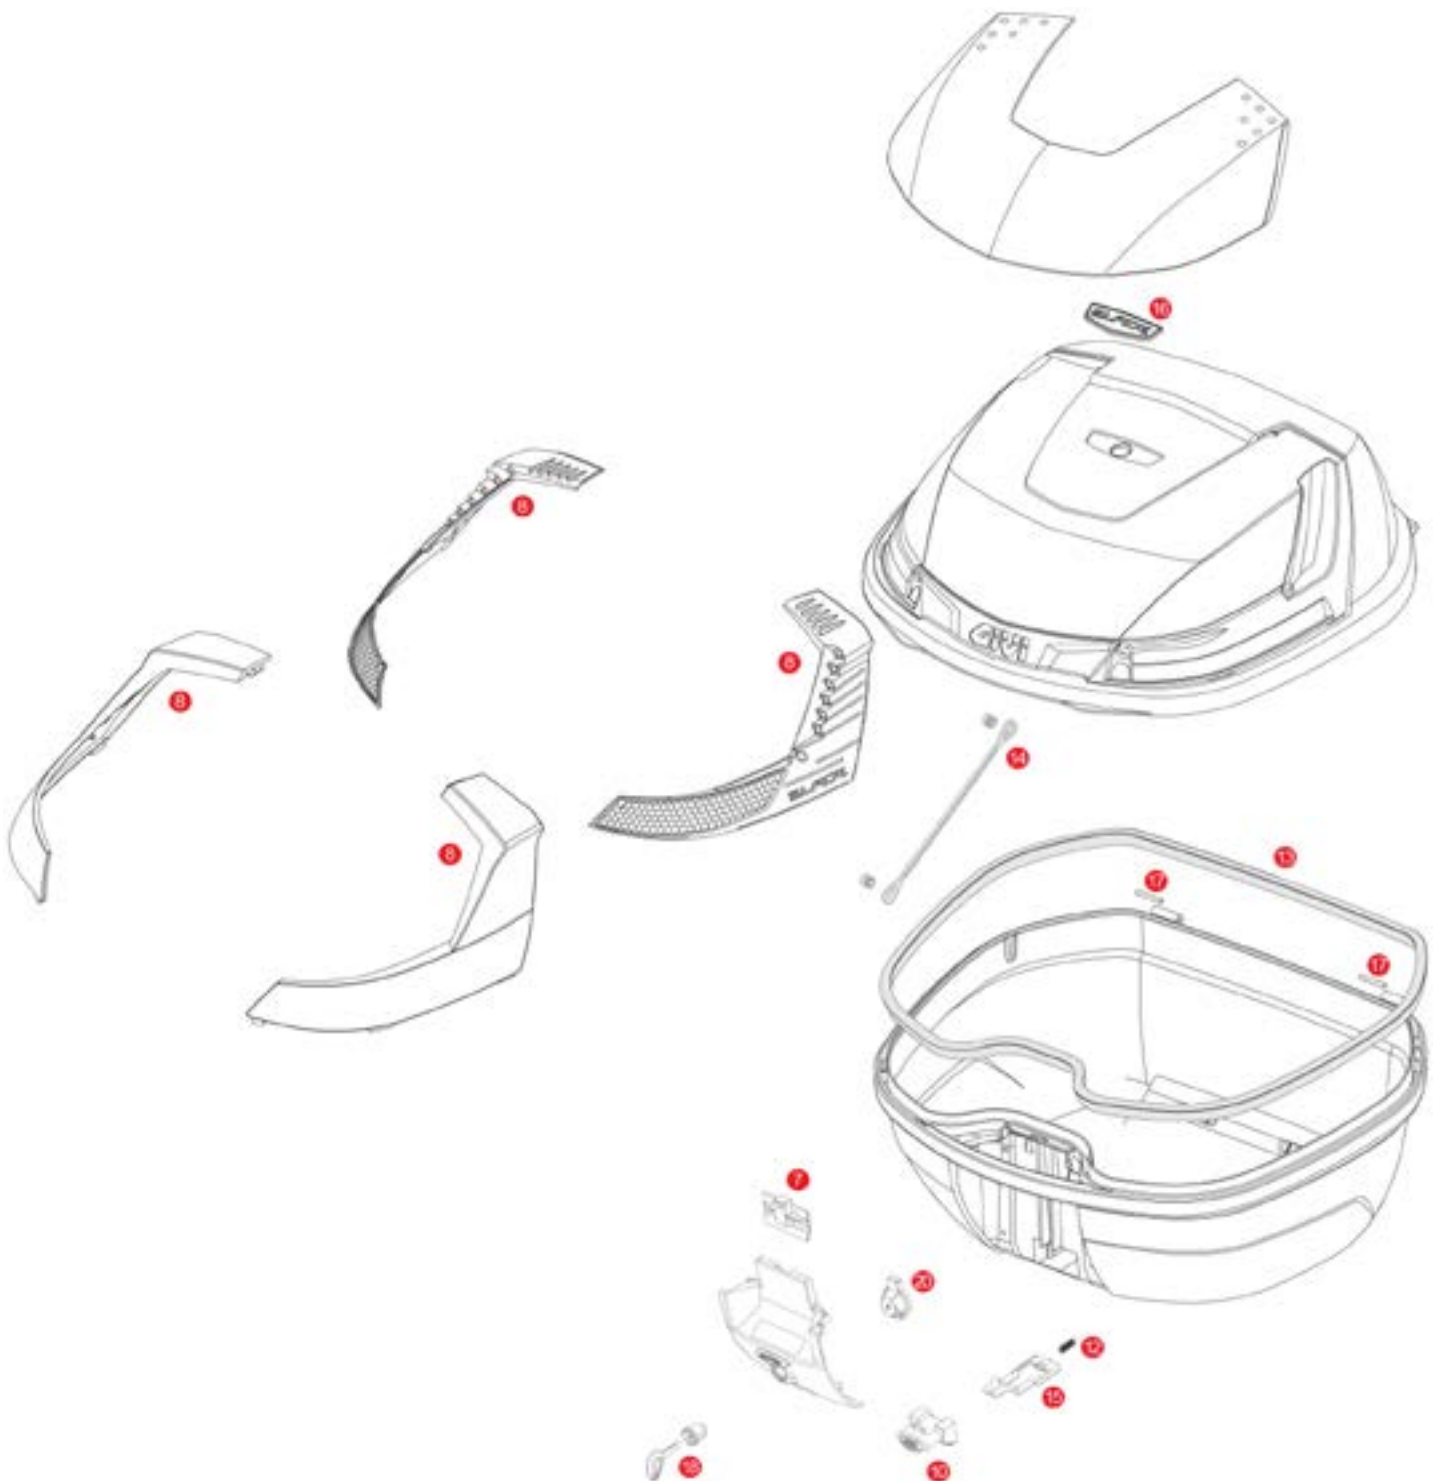

B37 BLADE / B37 BLADE TECH

	ZB37CNM	B37 Blade assembled top-shell black		
	ZB37CNTM	B37 Blade Tech assembled top-shell black		
	ZB37FNM	B37 Blade / B360 assembled bottom-shell black		
	ZB37FNMTM	B37 Blade Tech / B360 Tech assembled bottom-shell black		
	Z3007NM	Mounted lock set		
	Z3007NTM	Mounted lock set NT		
7	Z3012R	Closure system mounted on the lid		
8	Z4506R	Red reflectors with stop lamp holder (for B47 Blade)		
	Z4506FR	Smoked reflectors with stop lamp holder (for B47 Blade Tech)		
10	Z645R	Push button red		

	Z645CR	Opening push button chromed		
12	Z191R	Push button spring, 1 pcs.		
13	Z790R	Trim		
14	Z599	Nylon stop bag opening yarn		
15	Z761NR	Bolt, 1 pcs.		
16	Z4504AR	Chromed Blade logo		
17	Z590R	Pin. Medium, 2 pcs.		
18	Z140R	Key locks with corresponding bush with red handle		
	Z661A	Key locks with corresponding bush with silver handle		
20	Z3006R	Plate below lock, for standard key		
	Z4512R	Plate below lock for Security Lock key