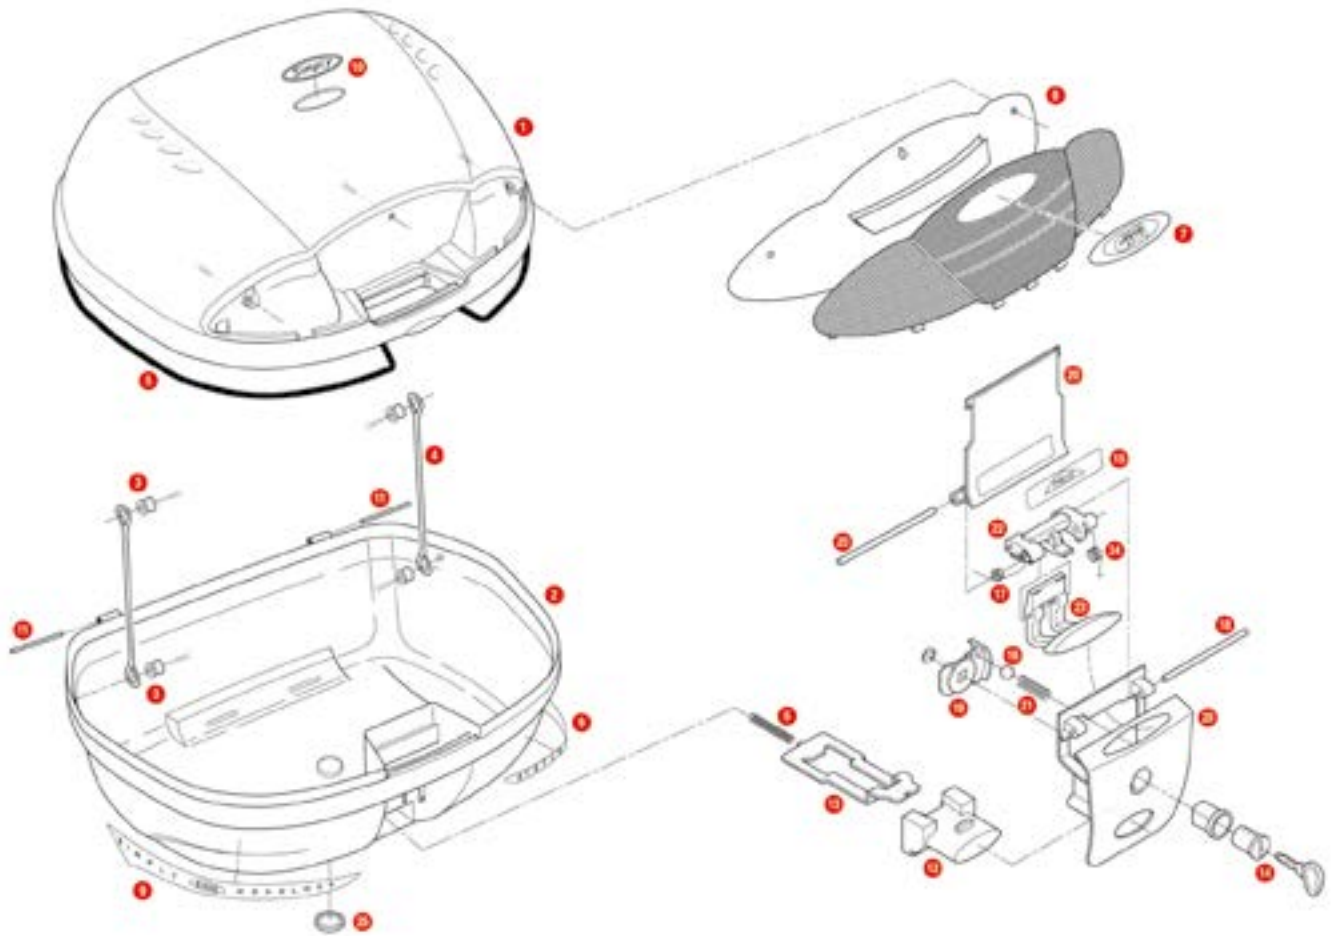

E450 SIMPLY II

1	Z450CNM	E450 top-shell black		
2	Z450FNM	E450 - E470 bottom-shell black		
3	Z112R	Red pulley, 4 pcs.		
4	Z115R	Stop bag opening yarn, 2 pcs.		
5	Z159R	Bag lock lining, 1 pcs.		
6	Z191R	Push button spring, 1 pcs.		
7	Z451	Oval GIVI mark (reflector)		
8	Z1234	Reflector with white background		
9	Z457 ▲	Pair of SIMPLY stickers DX/SX		
10	Z458R	E470 oval logo, 1 pcs		
11	Z590R	Pin. Medium, 2 pcs.		
12	Z645R	Push button red		
13	Z762NR	Bolt, 1 pcs.		
	Z358	Circuit with lamps for version with stop light already mounted		

	Z641NM	Lock set		
14	Z140R	Key locks with corresponding bush with red handle		
15	Z409R	Name holder, 1 pcs.		
16	Z630	Steel spheres D. 6		
17	Z632R	Steel torsion spring		
18	Z637R	Pin. D. 04x75 mm, (1 piece)		
19	Z640R	Plate below lock for standard key		
	Z4513R	Plate below lock for Security Lock key		
20	Z641NR	Hinge black		
22	Z643R	Lock set element red, 1 pcs.		
23	Z644R	Opening push button, red, 1 pcs. (for top-case V46)		
24	Z647R	Torsion spring, 1 pcs.		
25	Z721R	Pin. D. 04x85 mm		
26	Z1235	Injection covering cap