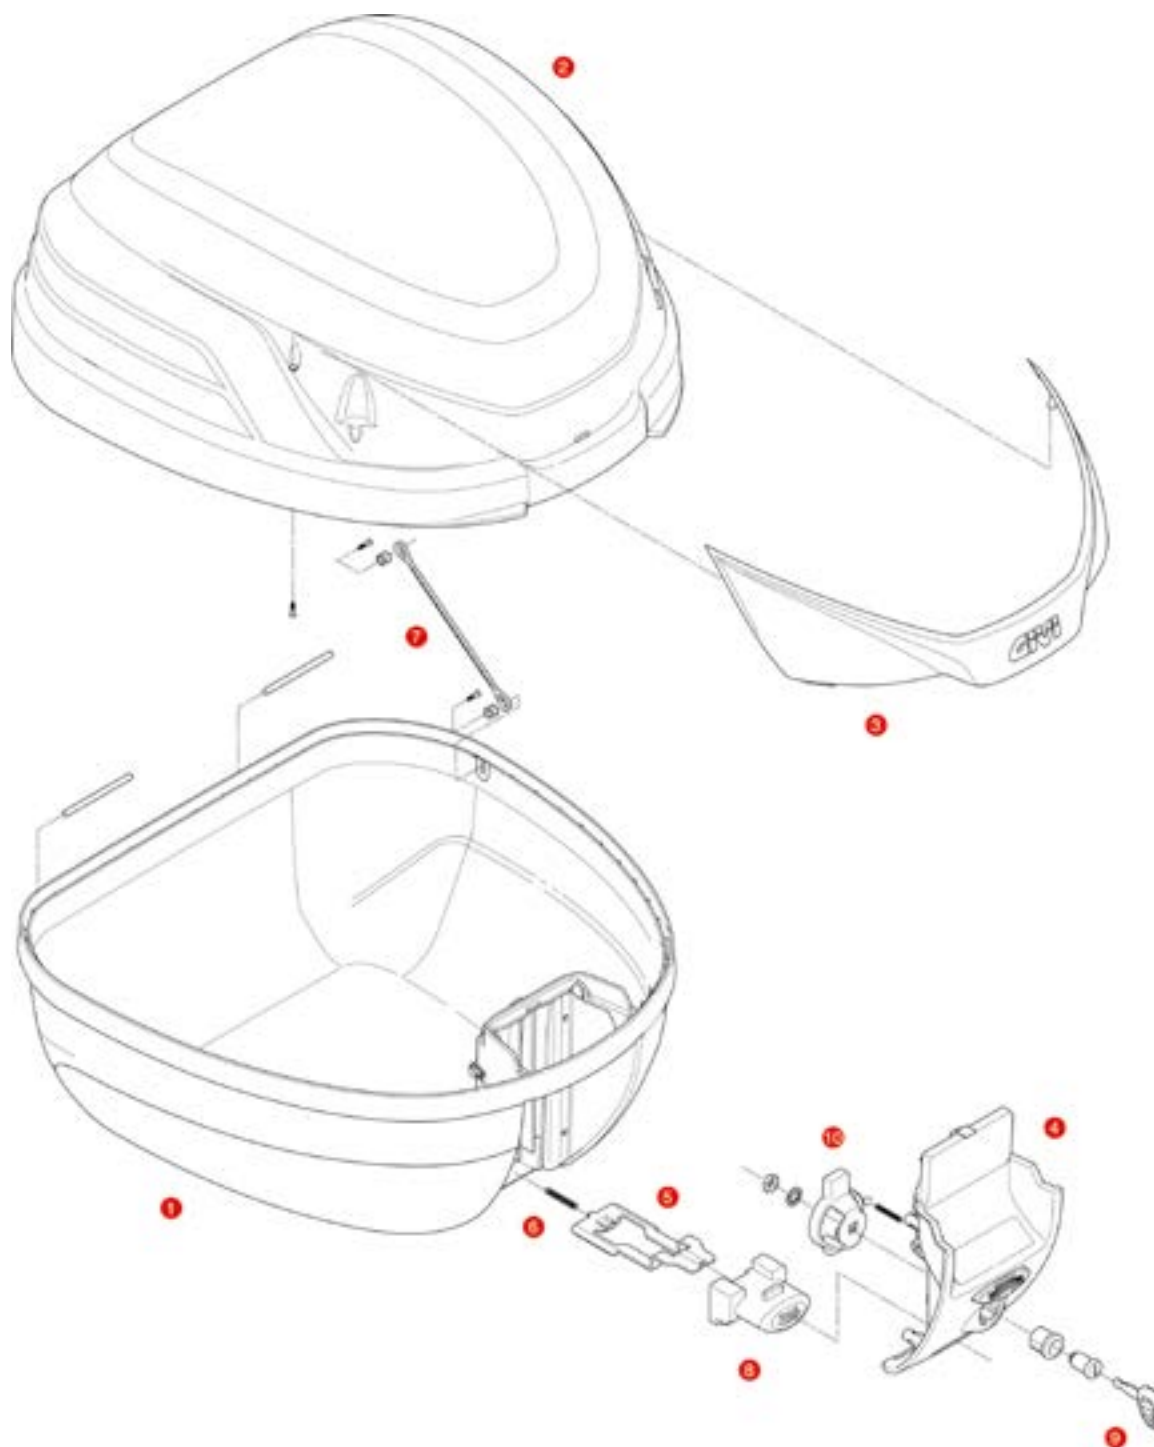

B27NMAL

1	ZB27FNM	B27N assembled Bottom-shell		
2	ZB27CNM	B27N assembled top-shell black		
3	Z2750R	Reflector + below reflector for B27N		
4	Z2751NM	Lock set		
5	Z762NR	Bolt, 1 pcs.		
6	Z191R	Push button spring, 1 pcs.		

7	Z115R	Stop bag opening yarn, 2 pcs.		
8	Z645R	Push button red		
9	Z140R	Key locks with corresponding bush with red handle		
10	Z3006R	Plate below lock, for standard key		
	Z4512R	Plate below lock for Security Lock key