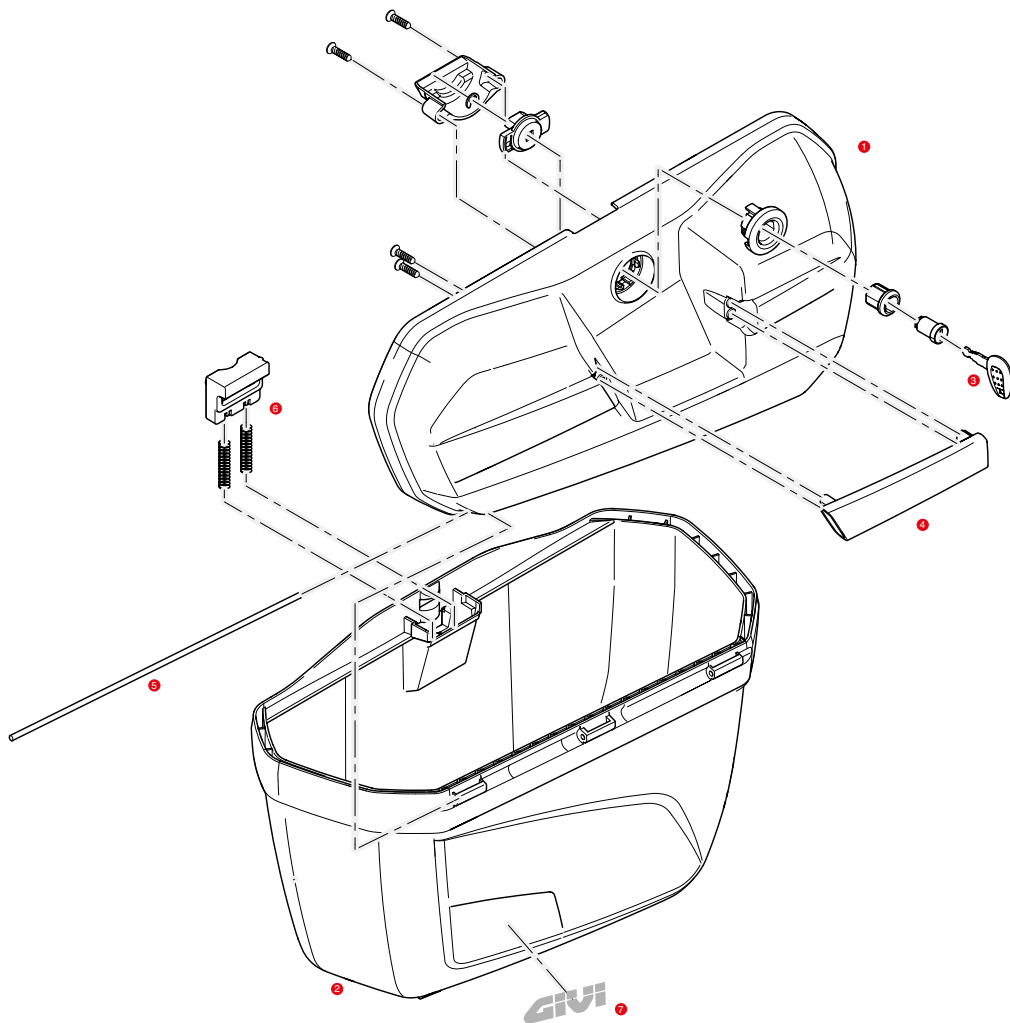

E22

1	Z22CNDXM	E22 assembled top-shell black (right)		
	Z22CNSXM	E22 assembled top-shell black (left)		
2	Z22FNDXM	E22 right bottom-shell (assembled)		
	Z22FNSXM	E22 left bottom-shell (assembled)		

3	Z4023R	Closing system (for E22)		
6	Z4025R	Bolt + Bolt Springs (for E22)		
7	Z33R	Adhesive Givi Logo