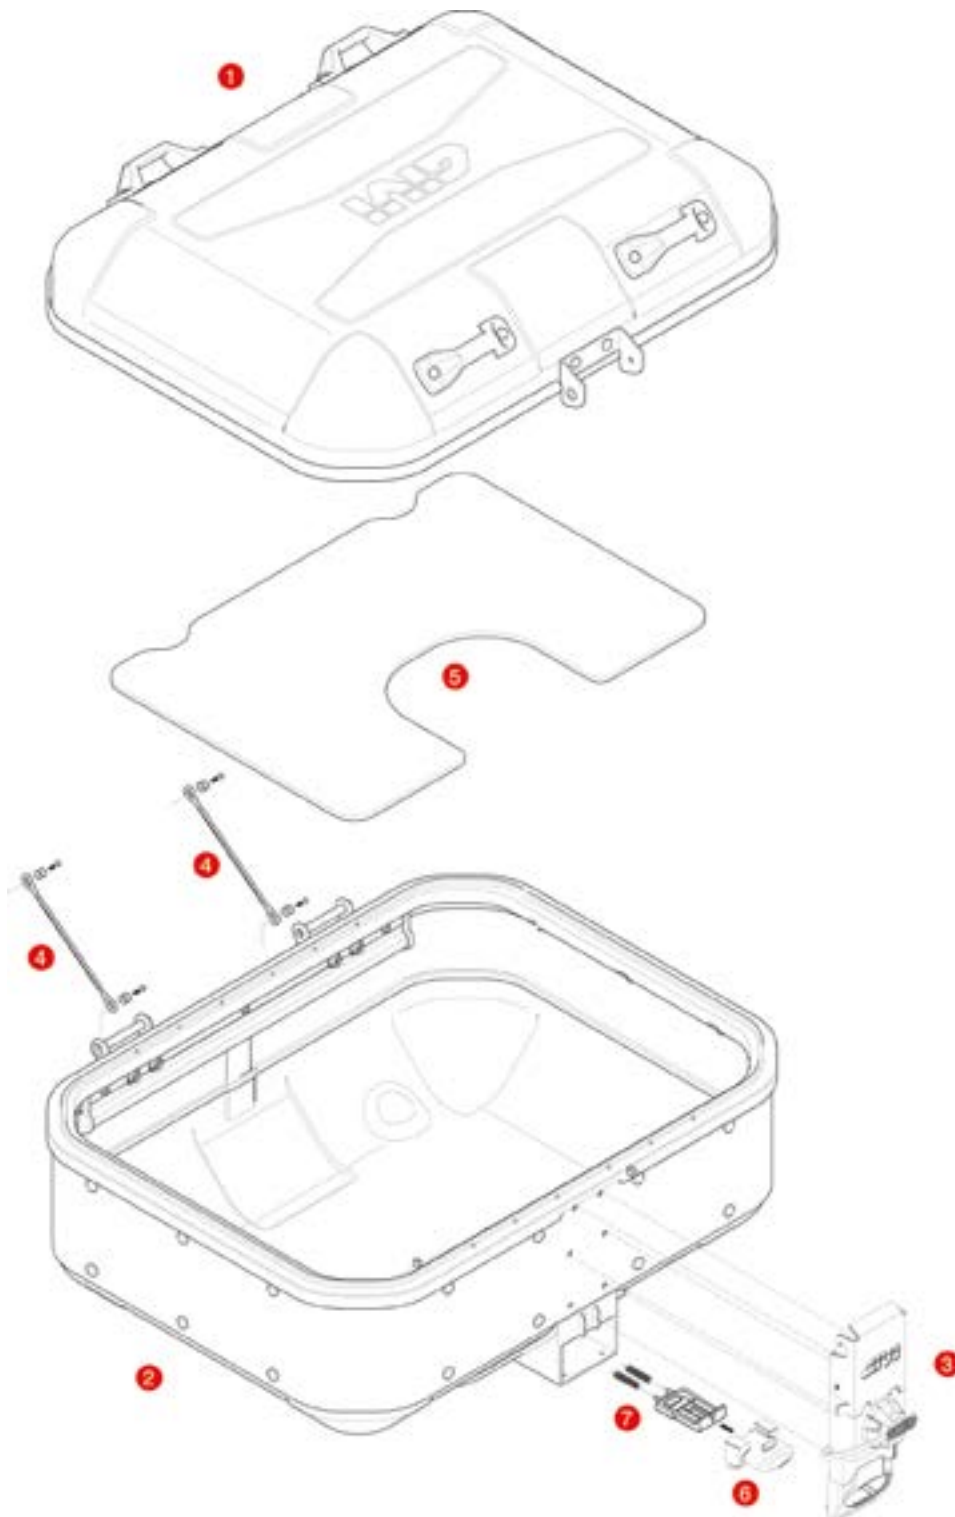

DLM46 / DLM30 TREKKER DOLOMITI

1	Z7710R	DLM46A - DLM30A top-shell		
	Z7710BR	DLM46B - DLM30B black painted top-shell		
2	Z7716-46R	DLM46A bottom shell		
	Z7716-46BR	DLM46B painted black bottom shell		
	Z7716-30R	DLM30A bottom shell		
	Z7716-30BR	DLM30B painted black bottom shell		
3	Z8024M46R	DLM46 lock set		

	Z8024M30R	DLM30 lock set		
4	Z115R	Stop bag opening yarn, 2 pcs.		
5	Z8103R	Inner mat		
6	Z645CR	Opening push button chromed		
7	Z1782CR	Bolt with springs		
	SL101	Security lock set including cylinder, 2 keys, bush and under lock platelets