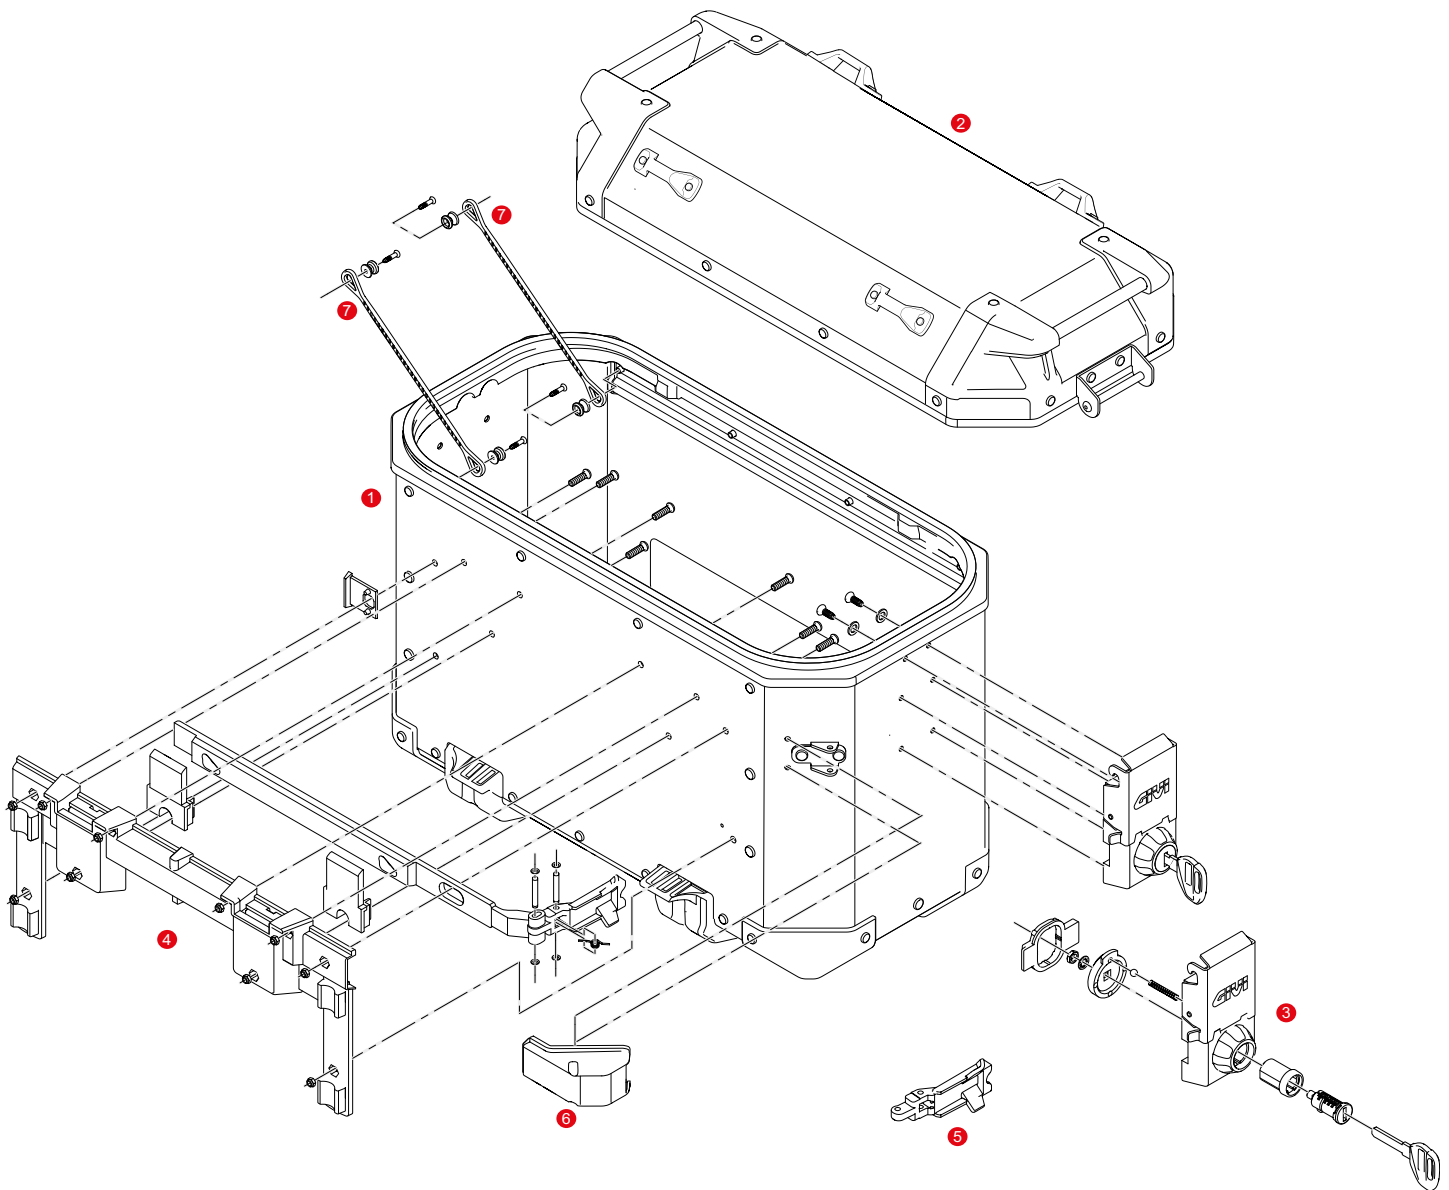

OBKN48A / OBKN48B / OBKN37A / OBKN37B TREKKER OUTBACK - SIDE-CASE

1	ZOBKN48ALFM	OBKN48AL assembled Bottom Shell silver, left side		
	ZOBKN48ARFM	OBKN48AR assembled Bottom Shell silver, right side		
	ZOBKN48BLFM	OBKN48BL assembled Bottom Shell black, left side		
	ZOBKN48BRFM	OBKN48BR assembled Bottom Shell black, right side		
	ZOBKN37ALFM	OBKN37AL assembled Bottom Shell silver, left side		
	ZOBKN37ARFM	OBKN37AR assembled Bottom Shell silver, right side		
	ZOBKN37BLFM	OBKN37BL assembled Bottom Shell black, left side		
	ZOBKN37BRFM	OBKN37BR assembled Bottom Shell black, right side		
2	ZOBKN48ALCM	OBKN48AL assembled Top Shell silver, left side		
	ZOBKN48ARCM	OBKN48AR assembled Top Shell silver, right side		
	ZOBKN48BLCM	OBKN48BL assembled Top Shell black, left side		
	ZOBKN48BRCM	OBKN48BR assembled Top Shell black, right side		
	ZOBKN37ALCM	OBKN37AL assembled Top Shell silver, left side		

	ZOBKN37ARCM	OBKN37AR assembled Top Shell silver, right side		
	ZOBKN37BLCM	OBKN37BL assembled Top Shell black, left side		
	ZOBKN37BRCM	OBKN37BR assembled Top Shell black, right side		
3	Z4822SXMR	Left hinge stop		
	Z4822DXMR	Right hinge stop		
4	Z4810SXMR	Rear fitting system, left side		
	Z4810DXMR	Rear fitting system, right side		
	Z4827DXR	Replacement lever and arm Outback, right side		
	Z4827SXR	Replacement lever and arm Outback, left side		
5	Z4831R	Aluminium release lever for Trekker Outback 48 lt		
	Z4830R	Aluminium release lever for Trekker Outback 37 lt		
6	Z4812R	Angled cover		
7	Z115R	Stop bag opening yarn, 2 pcs.		
	SL101	Security lock set including cylinder, 2 keys, bush and under lock platelets		
	Z4912R	Trim for aluminium cases, 180cm		

TREKKER OUTBACK ATV 110 LTRS

	ZOBK110ACM	OBK110A assembled Top Shell		
	ZOBK110AFM	OBK110A bottom shell		

	Z115R	Stop bag opening yarn, 2 pcs.		
	SL102	Security Lock key set for 2 cases, including bush and under lock platelets